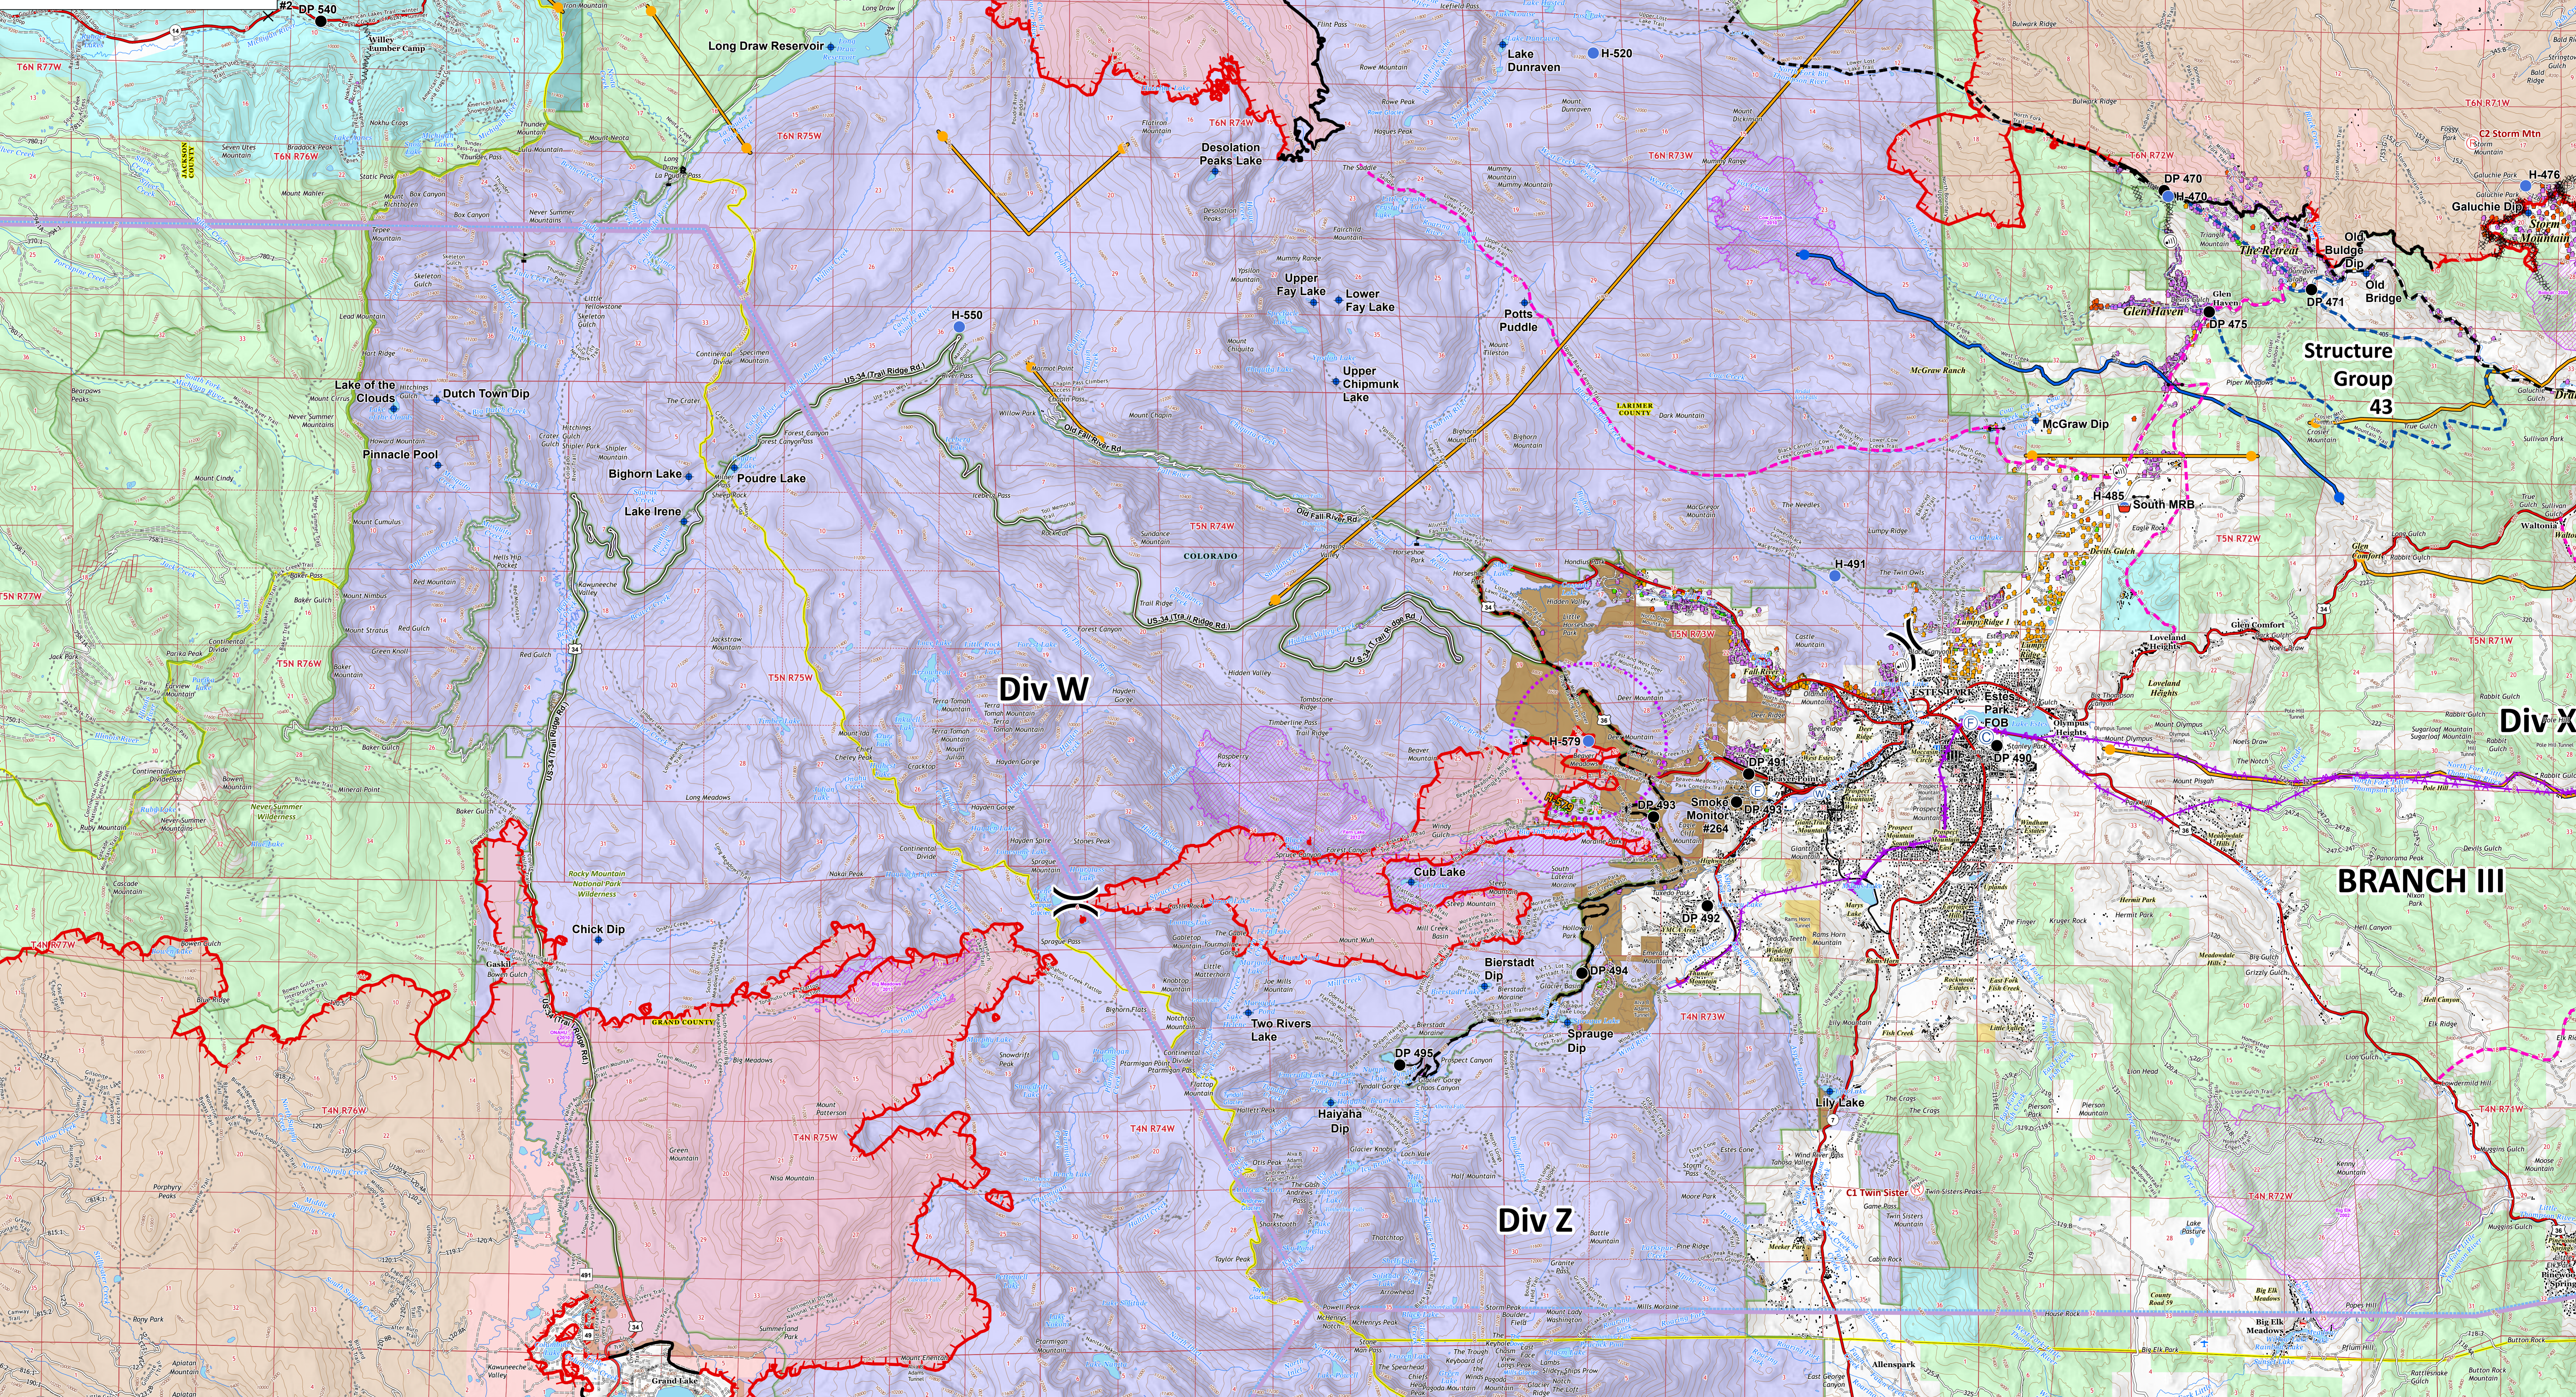

Ops RMNP

10/28/20

Cameron Peak CO-ARF-000636

MMA Perimeter 10/24/20 @ 1703 208,663 ac.

Thompson Zone WY-MRF-000408

MMA Perimeter 10/24/20 @ 1515 4,346 ac.

- AirLink Repeater
- Repeater
- Bridge
- Camp
- Closure
- Dip Site
- Drop Point
- Fire Station
- Gate
- HeliSpot
- Internet Access
- Mobile Weather Unit
- Repeater
- Resource Location
- Retardant/Mud Pit
- Water Source
- Value at Risk
- Other
- Division Break
- Branch Break
- Contained Line
- Completed Dozer Line
- Completed Hand Line
- Road as Completed Line
- Uncontrolled Fire Edge
- Access or Improved Road
- Line Break Completed
- Fire Break Planned or Incomplete
- Temporary Flight Restriction
- UAS Launch and Recovery Zone
- WAPA Transmission Lines
- Wildfire Daily Fire Perimeter
- Fire History
- Fuels Treatments
- Primary Line
- Secondary Line
- Last Chance Line
- Cameron Peak MAPS 10/26
- Active
- Pending
- Structure Triage
- Defensible - Stand Alone
- Defensible - Prep and Hold
- Non-Defensible - Prep and Leave
- Non-Defensible - Rescue Drive-By
- Unknown

PNW2
10/27/2020 1946
Datum: North American 1983

0 0.5 1 1.5 2 Miles