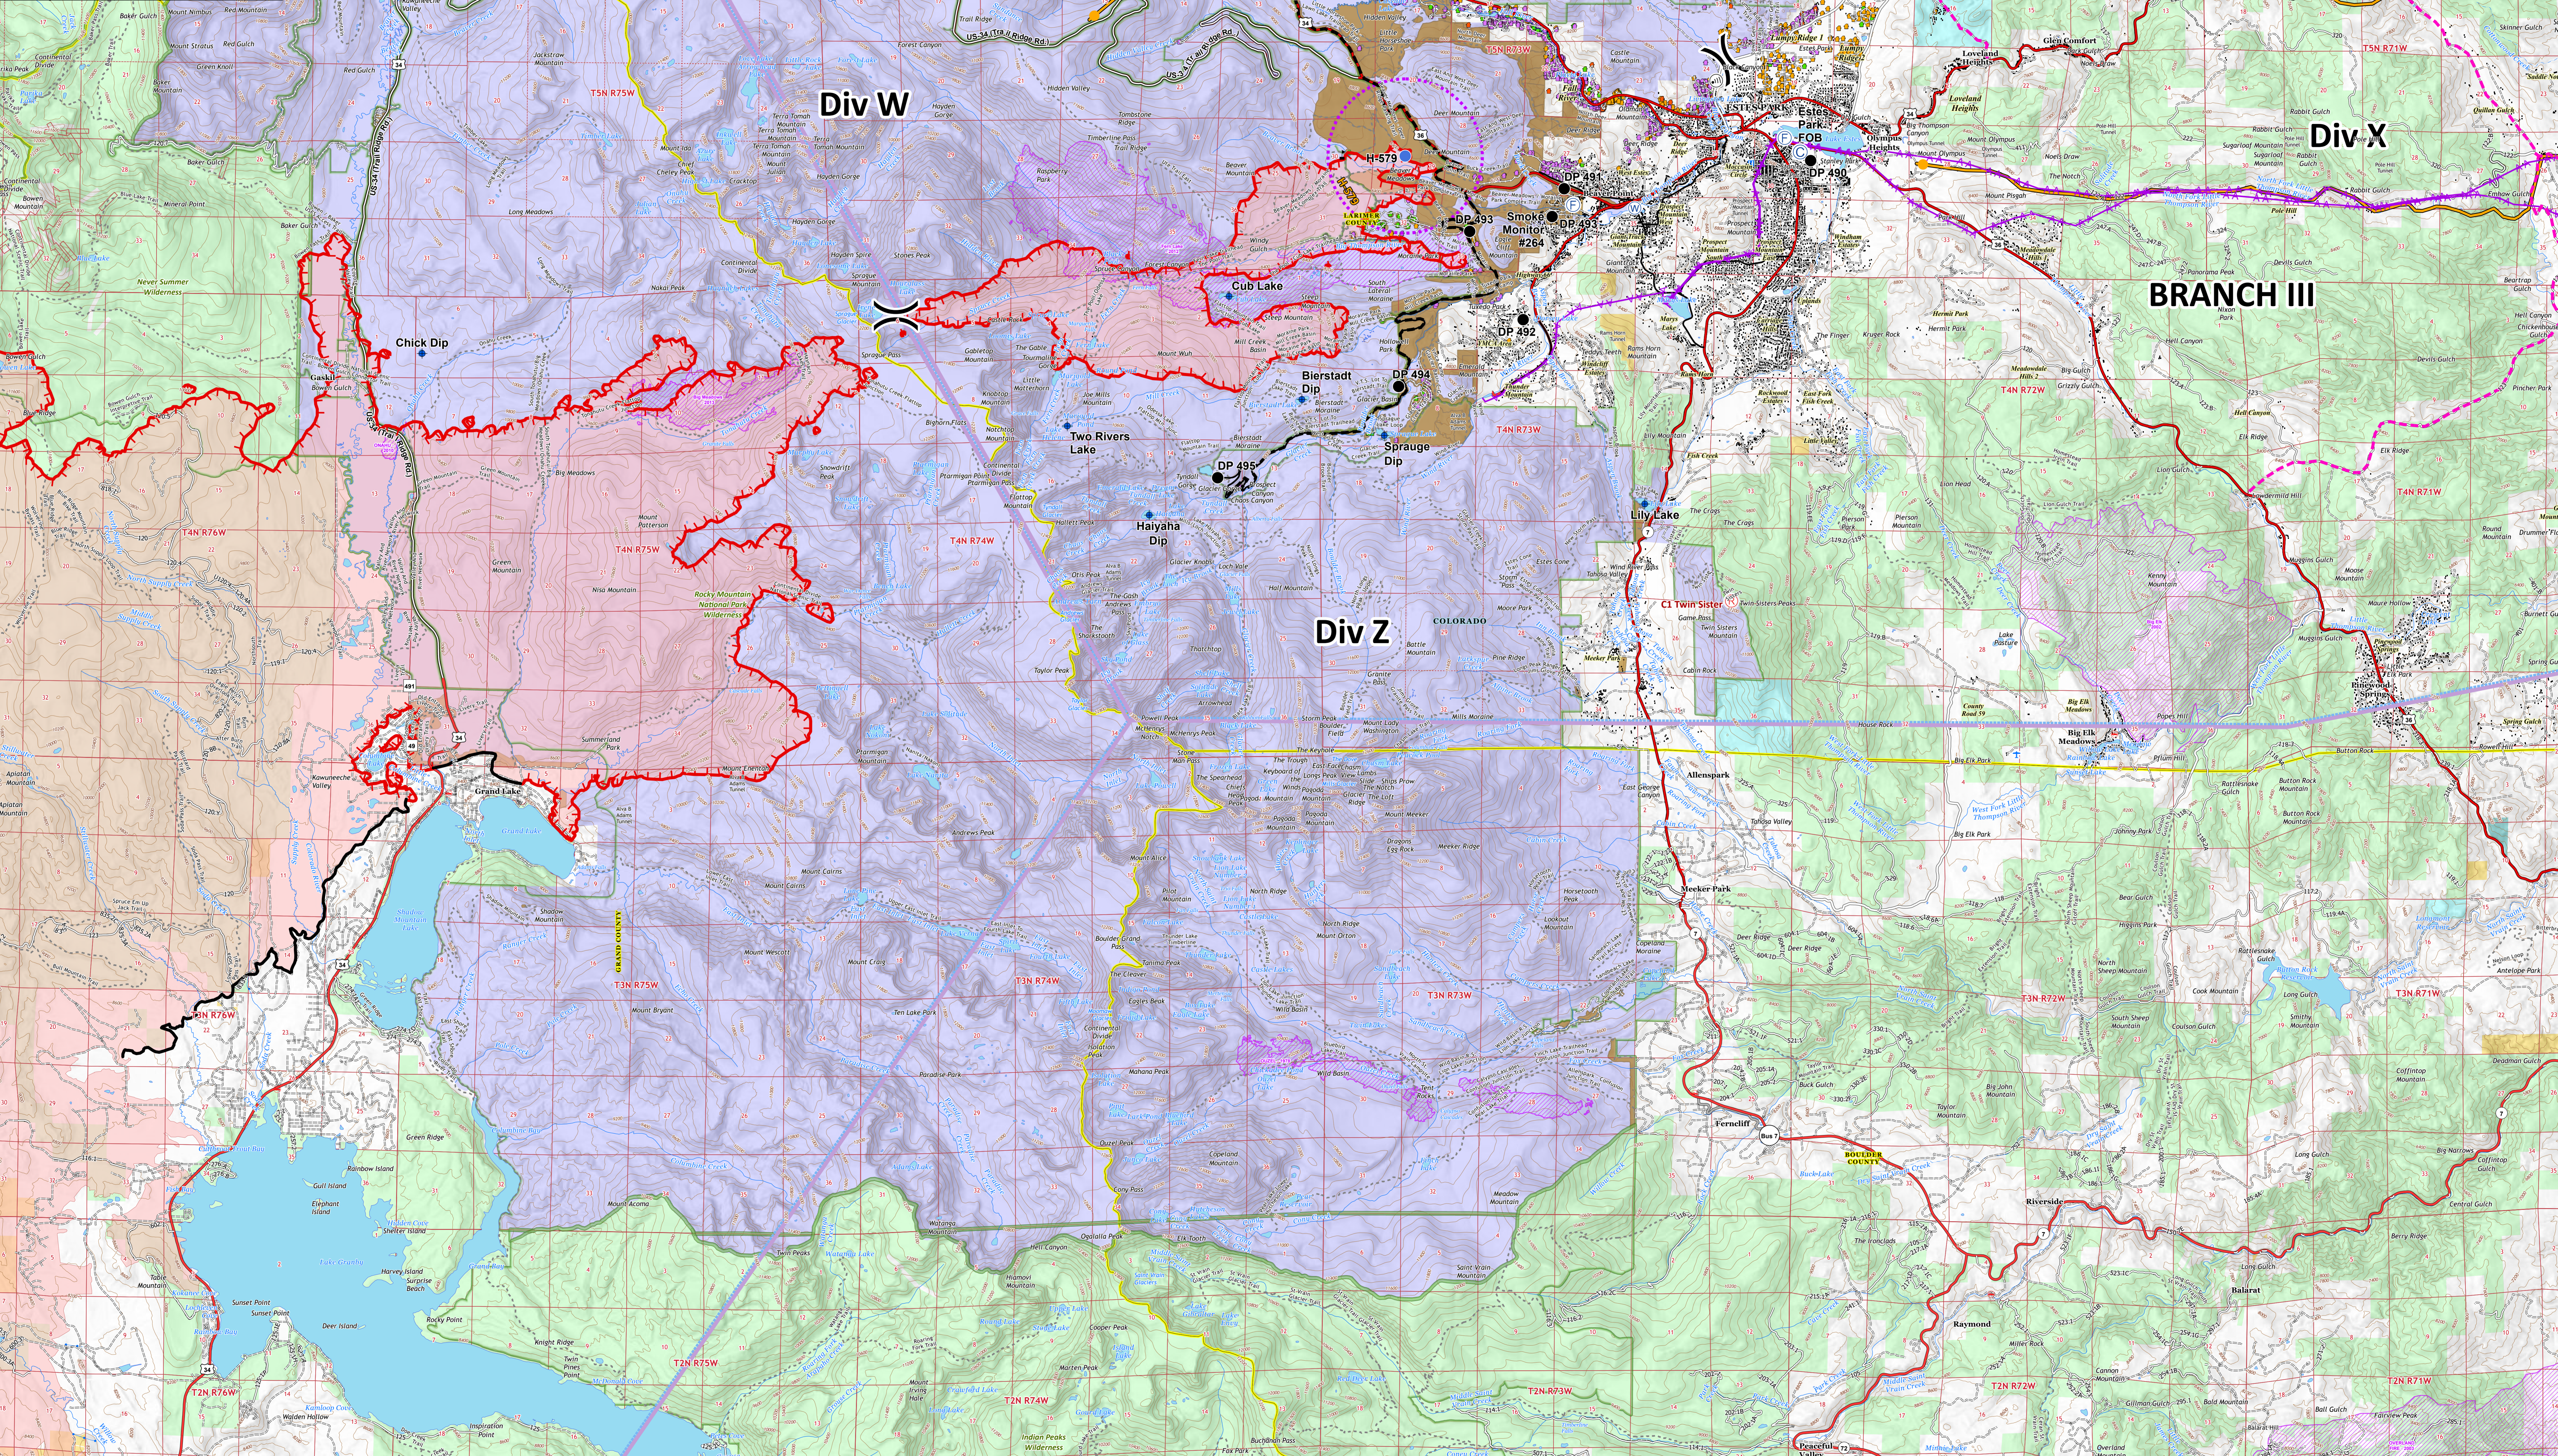

Ops South

10/28/20

Cameron Peak CO-ARF-000636

MMA Perimeter 10/24/20 @ 1703 208,663 ac.

Thompson Zone WY-MRF-000408

MMA Perimeter 10/24/20 @ 1515 4,346 ac.

- Repeater
- Camp
- Dip Site
- Drop Point
- Fire Station
- Gate
- Helispot
- Internet Access
- Repeater
- Retardant/Mud Pit
- Water Source
- Value at Risk
- Other
- Division Break
- Contained Line
- Completed Dozer Line
- Completed Hand Line
- Road as Completed Line
- Uncontrolled Fire Edge
- Temporary Flight Restriction
- UAS Launch and Recovery Zone
- WAPA Transmission Lines
- Wildfire Daily Fire Perimeter
- Fire History
- Fuels Treatments
- Primary Line
- Secondary Line
- Last Chance Line
- Cameron Peak MAPS 10/26
- Active
- Pending
- Structure Triage
 - Defensible - Stand Alone
 - Defensible - Prep and Hold
 - Non-Defensible - Prep and Leave
 - Non-Defensible - Rescue Drive-By
 - Unknown

 PNW2
10/27/2020 1947
Datum: North American 1983

0 0.5 1 1.5 2 2.5 Miles