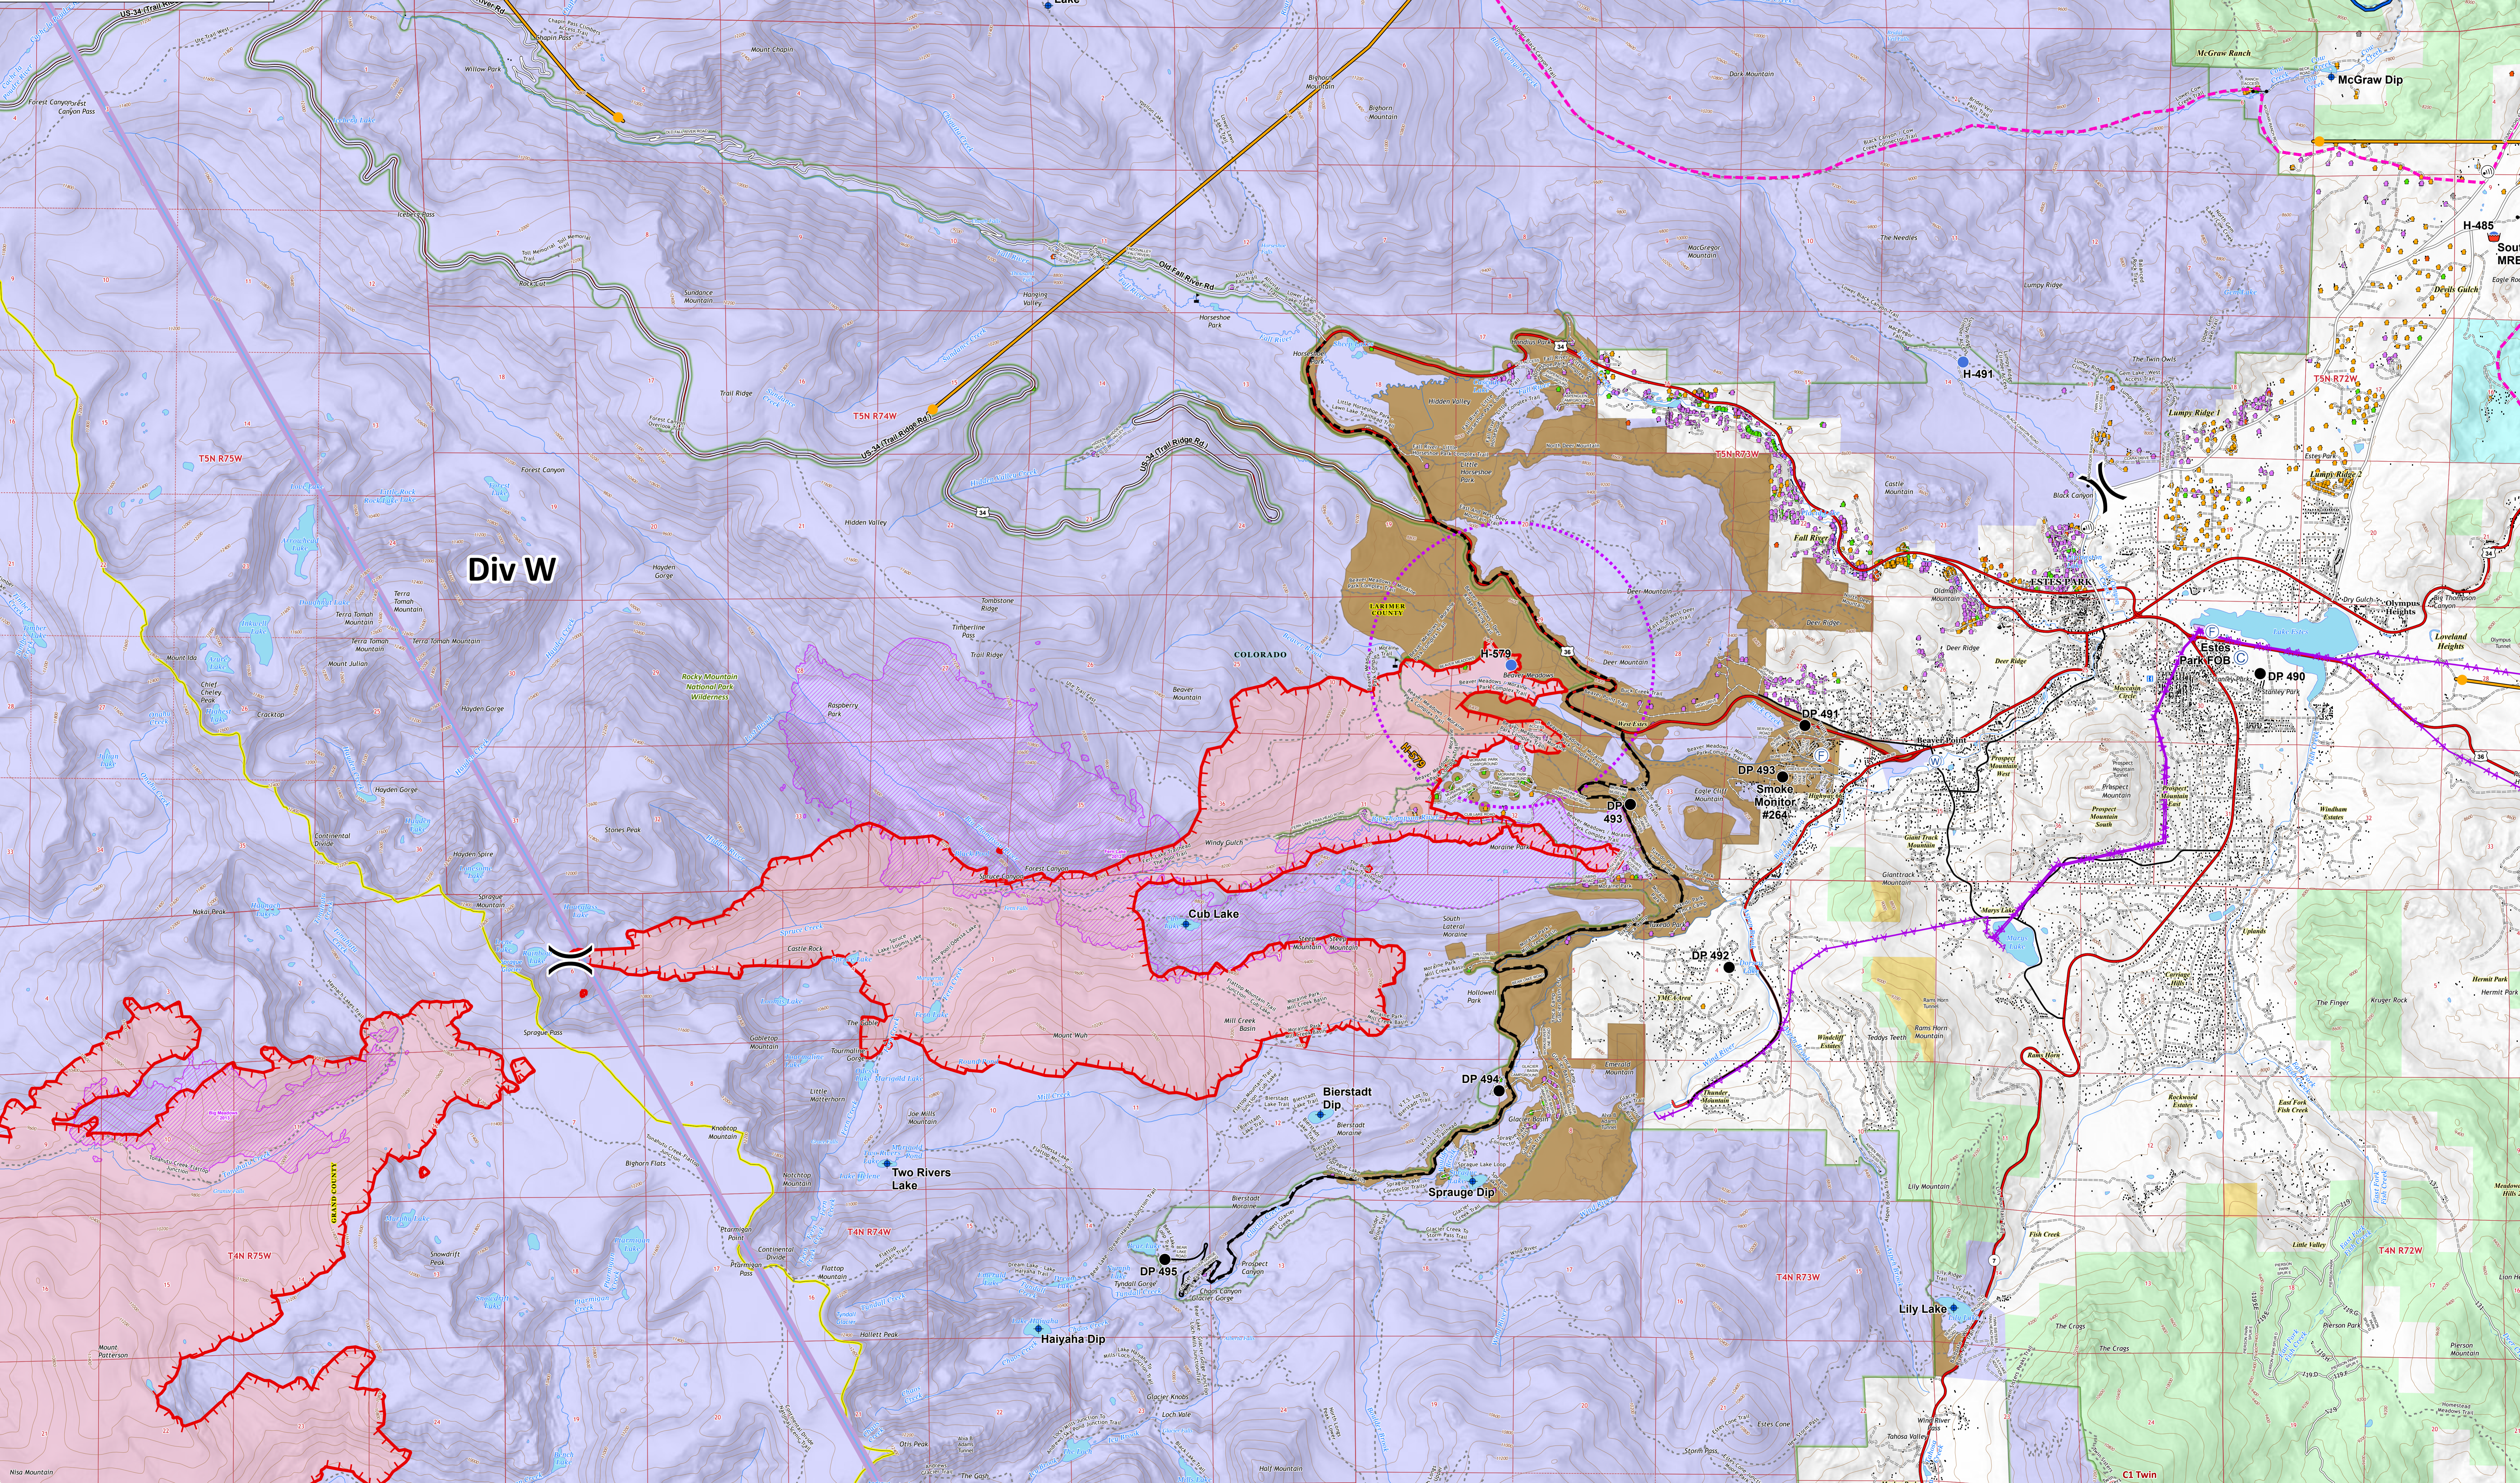

# Thompson Zone

10/28/20

Cameron Peak CO-ARF-000636

MMA Perimeter 10/24/20 @ 1703 208,663 ac.

Thompson Zone WY-MRF-000408

MMA Perimeter 10/24/20 @ 1515 4,346 ac.

- Repeater
- Camp
- Dip Site
- Drop Point
- Fire Station
- Gate
- Helispot
- Internet Access
- Repeater
- Retardant/Mud Pit
- Water Source
- Value at Risk
- Other
- Division Break
- Uncontrolled Fire Edge
- Temporary Flight Restriction
- UAS Launch and Recovery Zone
- WAPA Transmission Lines
- Wildfire Daily Fire Perimeter
- Fuels Treatments
- Primary Line
- Last Chance Line
- Cameron Peak MAPS 10/26
- Active
- Pending
- Structure Triage
- Defensible - Stand Alone
- Defensible - Prep and Hold
- Non-Defensible - Prep and Leave
- Non-Defensible - Rescue Drive-By
- Unknown

 PNW2  
10/27/2020 1931  
Datum: North American 1983

0.5 1 1.5 2

USGS National Map Information Program (NIP)  
© 2019