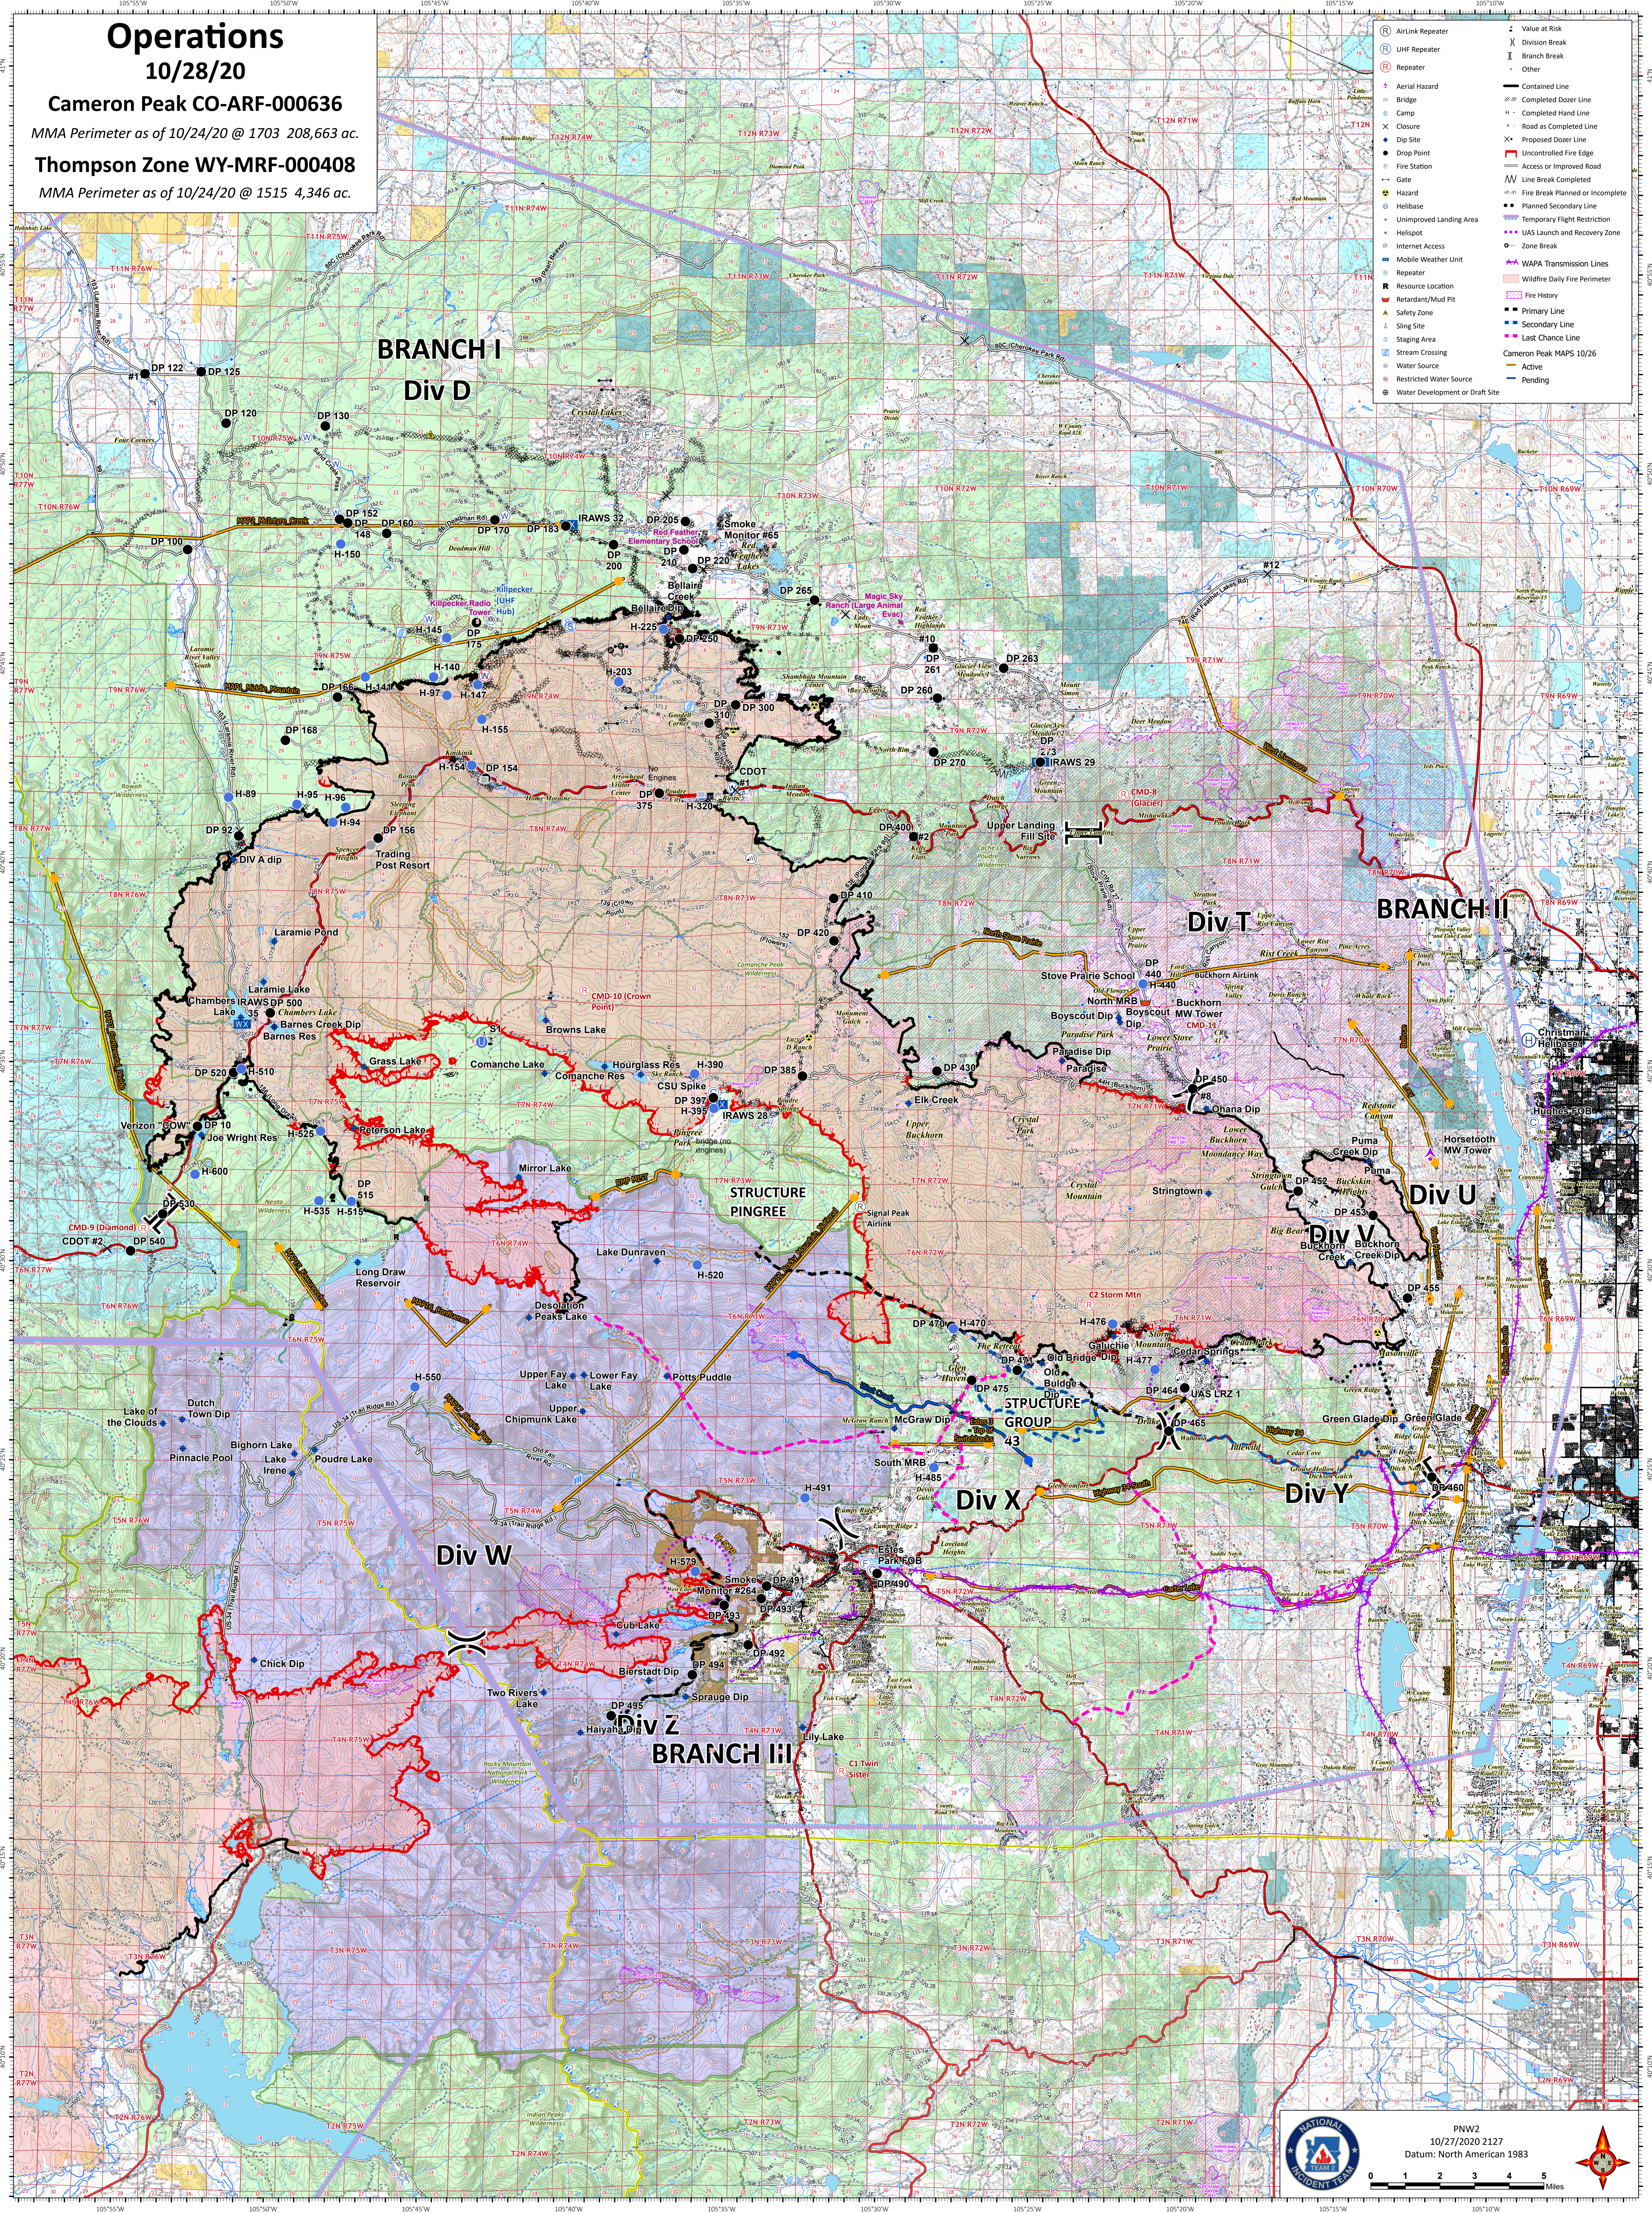

Operations

10/28/20

Cameron Peak CO-ARF-000636

MMA Perimeter as of 10/24/20 @ 1703 208,663 ac.

Thompson Zone WY-MRF-000408

MMA Perimeter as of 10/24/20 @ 1515 4,346 ac.

- AirLink Repeater
- UHF Repeater
- Repeater
- Aerial Hazard
- Bridge
- Camp
- Closure
- Dip Site
- Drop Point
- Fire Station
- Gate
- Habitat
- Helibase
- Unimproved Landing Area
- Mobile Weather Unit
- Resource Location
- Safety Zone
- Sling Site
- Staging Area
- Stream Crossing
- Water Source
- Restricted Water Source
- Water Development or Draft Site
- Value at Risk
- Division Break
- Branch Break
- Other
- Contained Line
- Completed Dozer Line
- Completed Hand Line
- Road as Completed Line
- Proposed Dozer Line
- Uncollected Fire Edge
- Access or Improved Road
- Line Break Completed
- Fire Break Planned or Incomplete
- Planned Secondary Line
- Temporary Flight Restriction
- UAS Launch and Recovery Zone
- Zone Break
- WAPA Transmission Lines
- Wildfire Daily Fire Perimeter
- Fire History
- Primary Line
- Secondary Line
- Last Chance Line
- Cameron Peak MAPS 10/26
- Active
- Pending