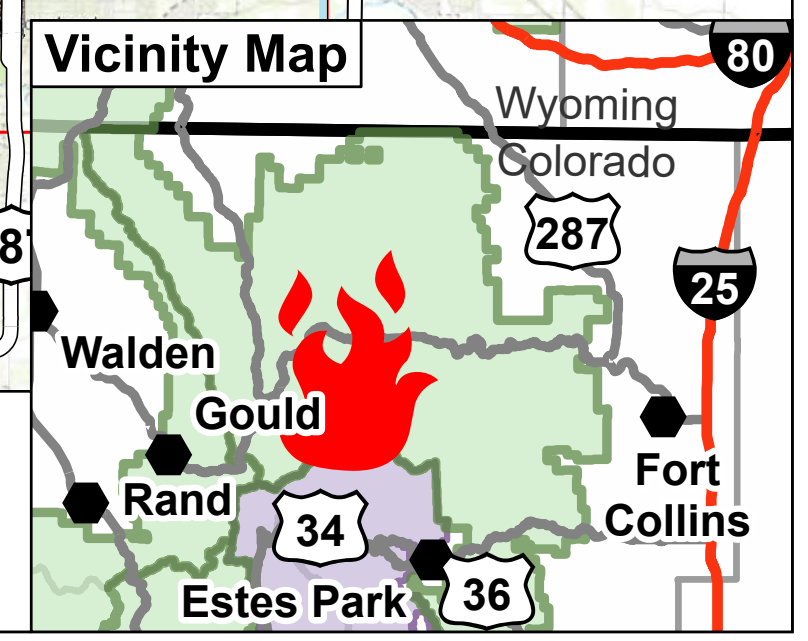

# Public Information

10/28/2020

**Cameron Peak**  
**CO-ARF-000636**  
208,663 acres as of 10/24/2020 @ 1703  
64% contained

**Thompson Zone**  
**WY-MRF-000408**  
4,346 acres as of 10/24/2020 @ 1555  
0% contained

### Legend

- Cameron Peak Fire
- National Forest Closure Area, 10/14
- National Park Closure Area, 10/15
- Road Closures
- Contained Line
- Incident Command Post
- Division Break
- Branch Break
- Primary Route
- Trail

PNW2  
10/28/2020 1733  
NAD 83 UTM Z13N

0 1.5 3 4.5 6 Miles

East Troublesome

Thompson Zone