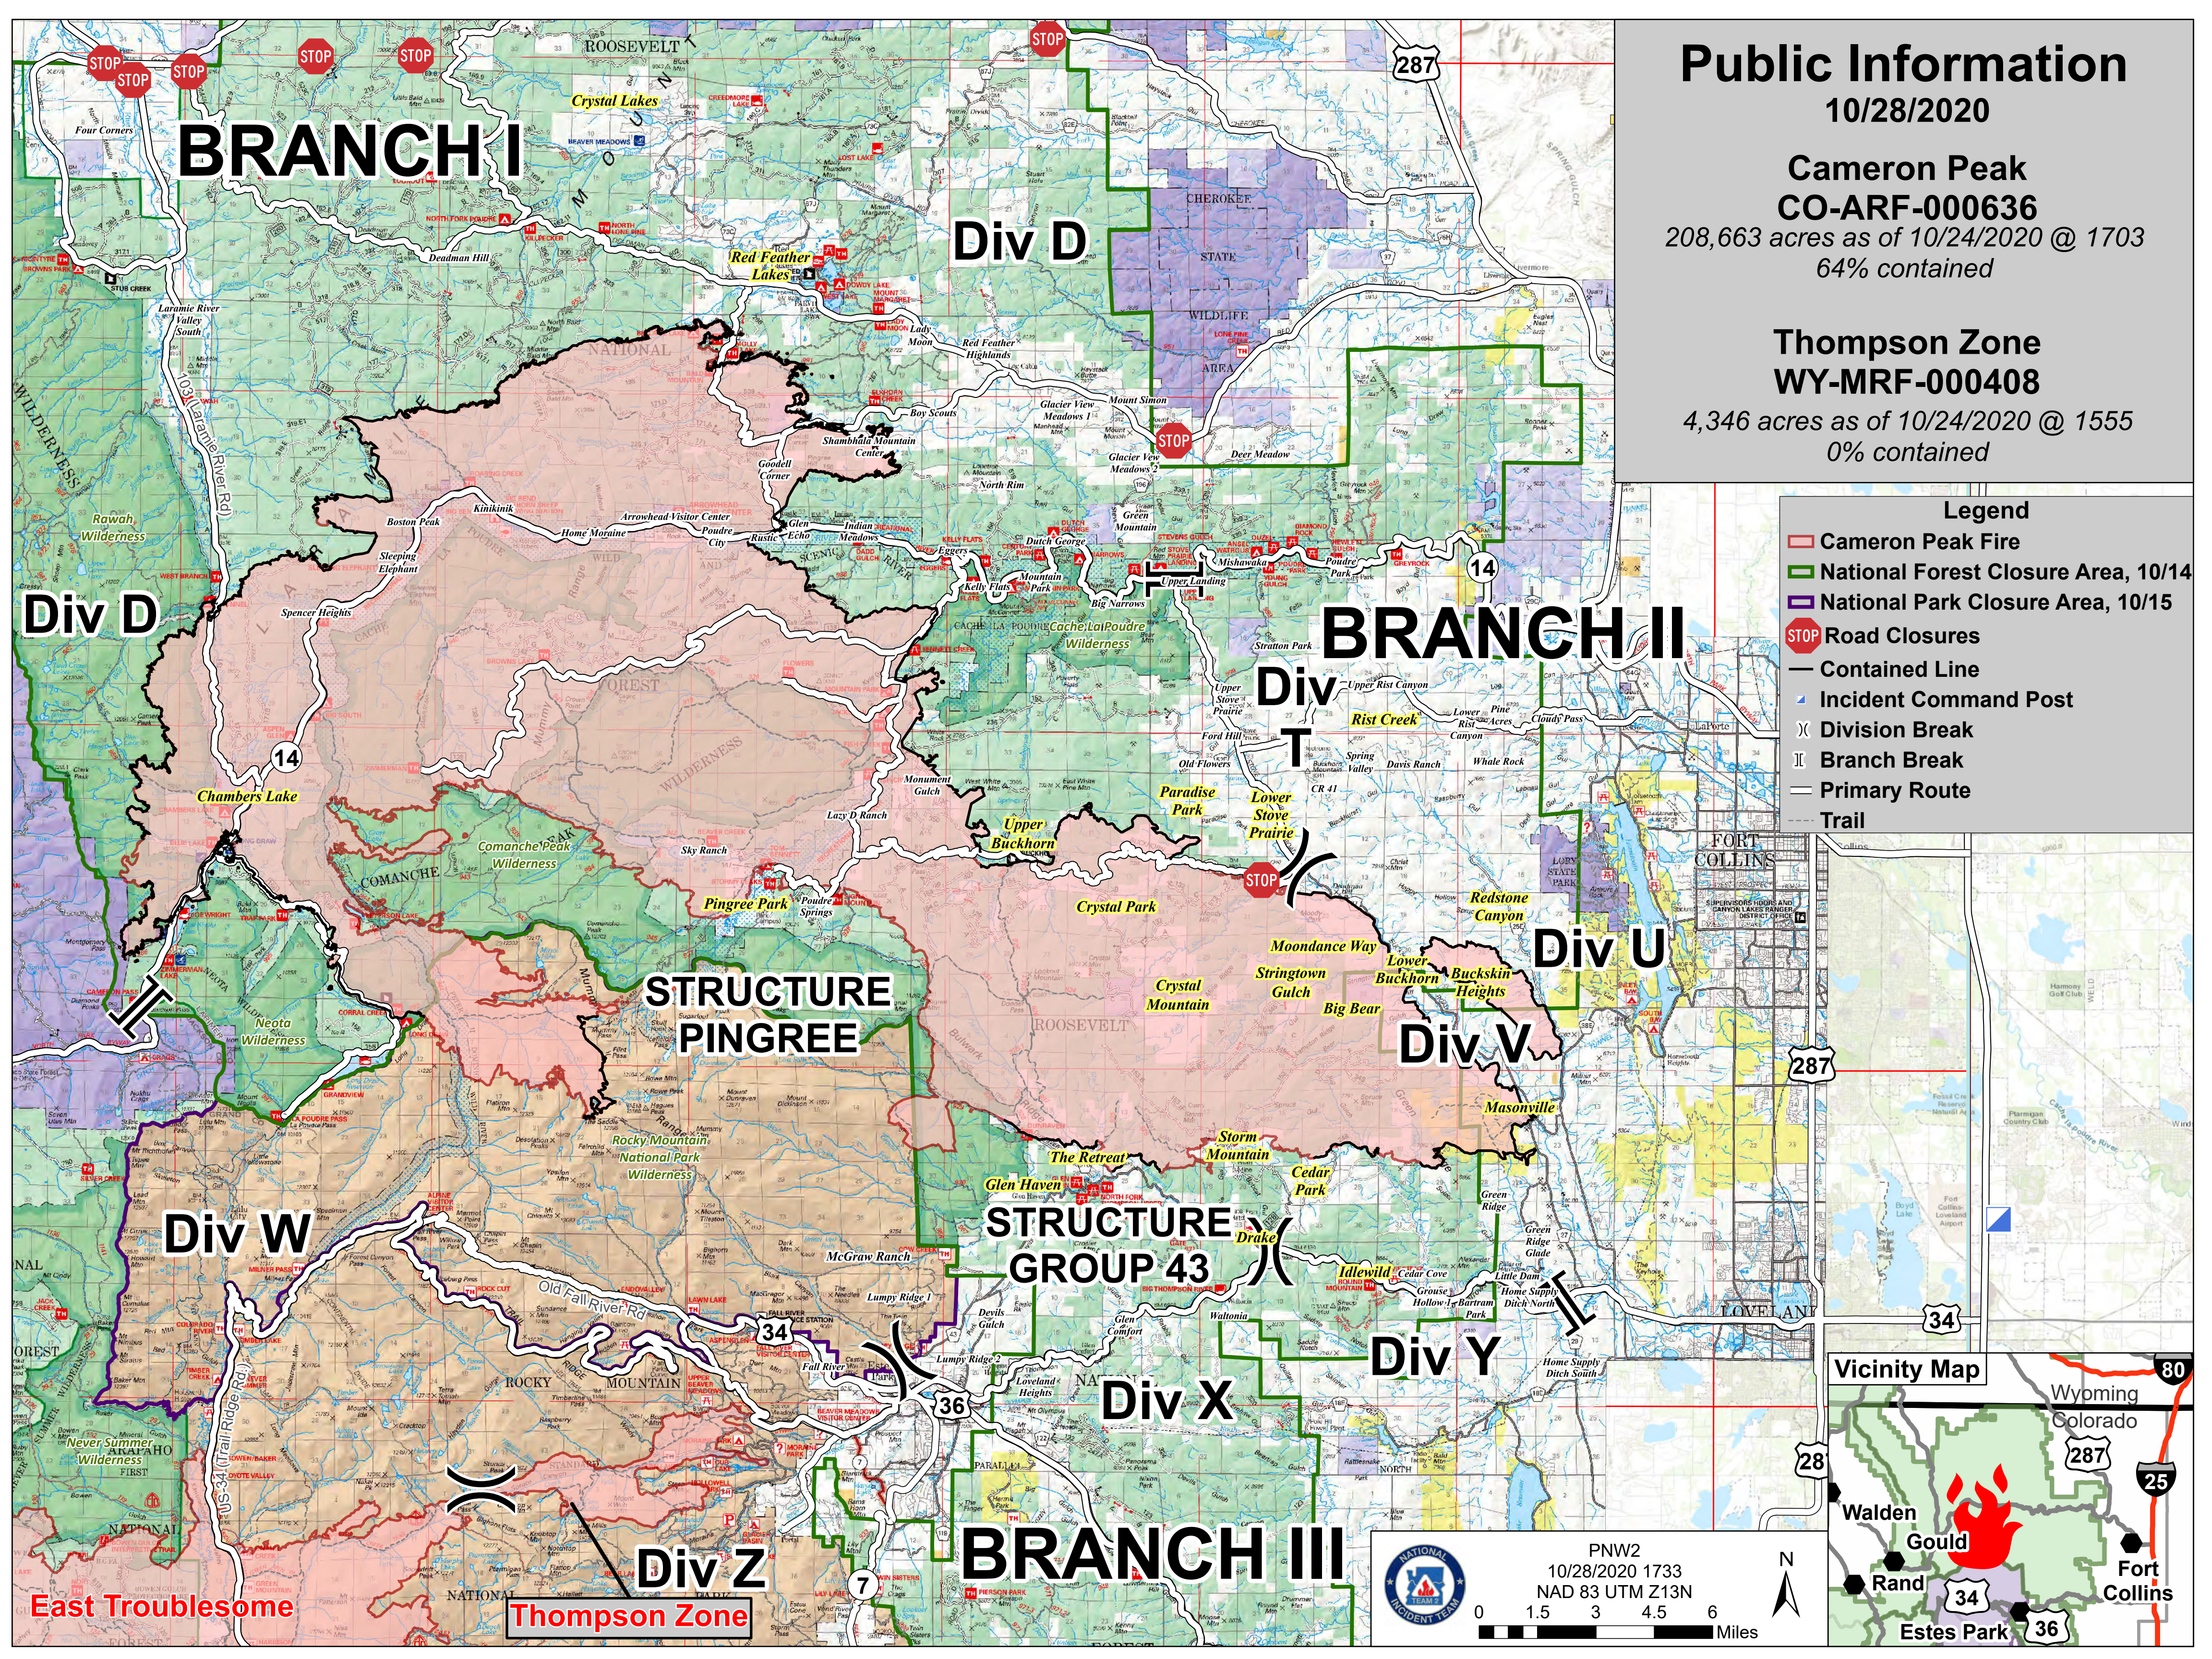

# Public Information

10/28/2020

**Cameron Peak**  
**CO-ARF-000636**  
208,663 acres as of 10/24/2020 @ 1703  
64% contained

**Thompson Zone**  
**WY-MRF-000408**  
4,346 acres as of 10/24/2020 @ 1555  
0% contained

### Legend

- Cameron Peak Fire
- National Forest Closure Area, 10/14
- National Park Closure Area, 10/15
- Road Closures
- Contained Line
- Incident Command Post
- Division Break
- Branch Break
- Primary Route
- Trail

PNW2  
10/28/2020 1733  
NAD 83 UTM Z13N

0 1.5 3 4.5 6 Miles

East Troublesome

Thompson Zone