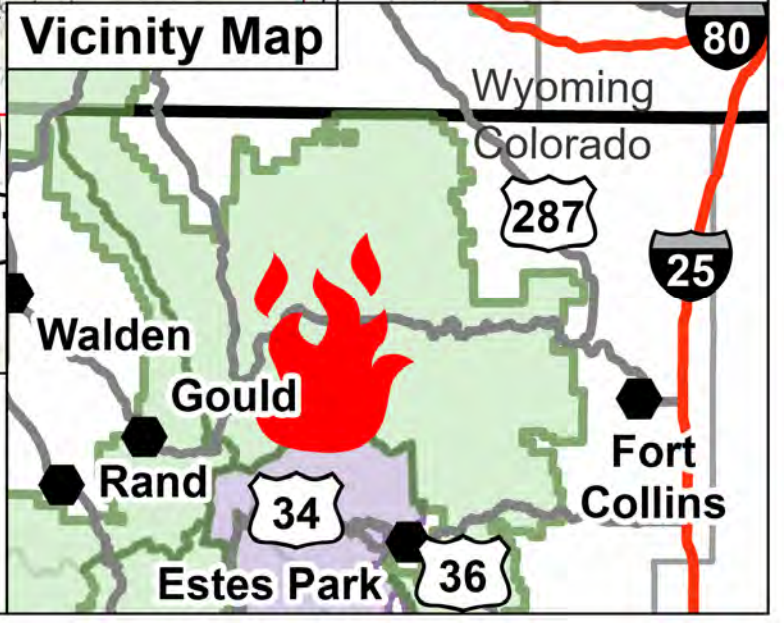

Public Information

10/28/2020

Cameron Peak
CO-ARF-000636
208,663 acres as of 10/24/2020 @ 1703
64% contained

Thompson Zone
WY-MRF-000408
4,346 acres as of 10/24/2020 @ 1555
0% contained

Legend

- Cameron Peak Fire
- National Forest Closure Area, 10/14
- National Park Closure Area, 10/15
- Road Closures
- Contained Line
- Incident Command Post
- Division Break
- Branch Break
- Primary Route
- Trail

PNW2
10/28/2020 1729
NAD 83 UTM Z13N
0 1.5 3 4.5 6 Miles

East Troublesome

Thompson Zone