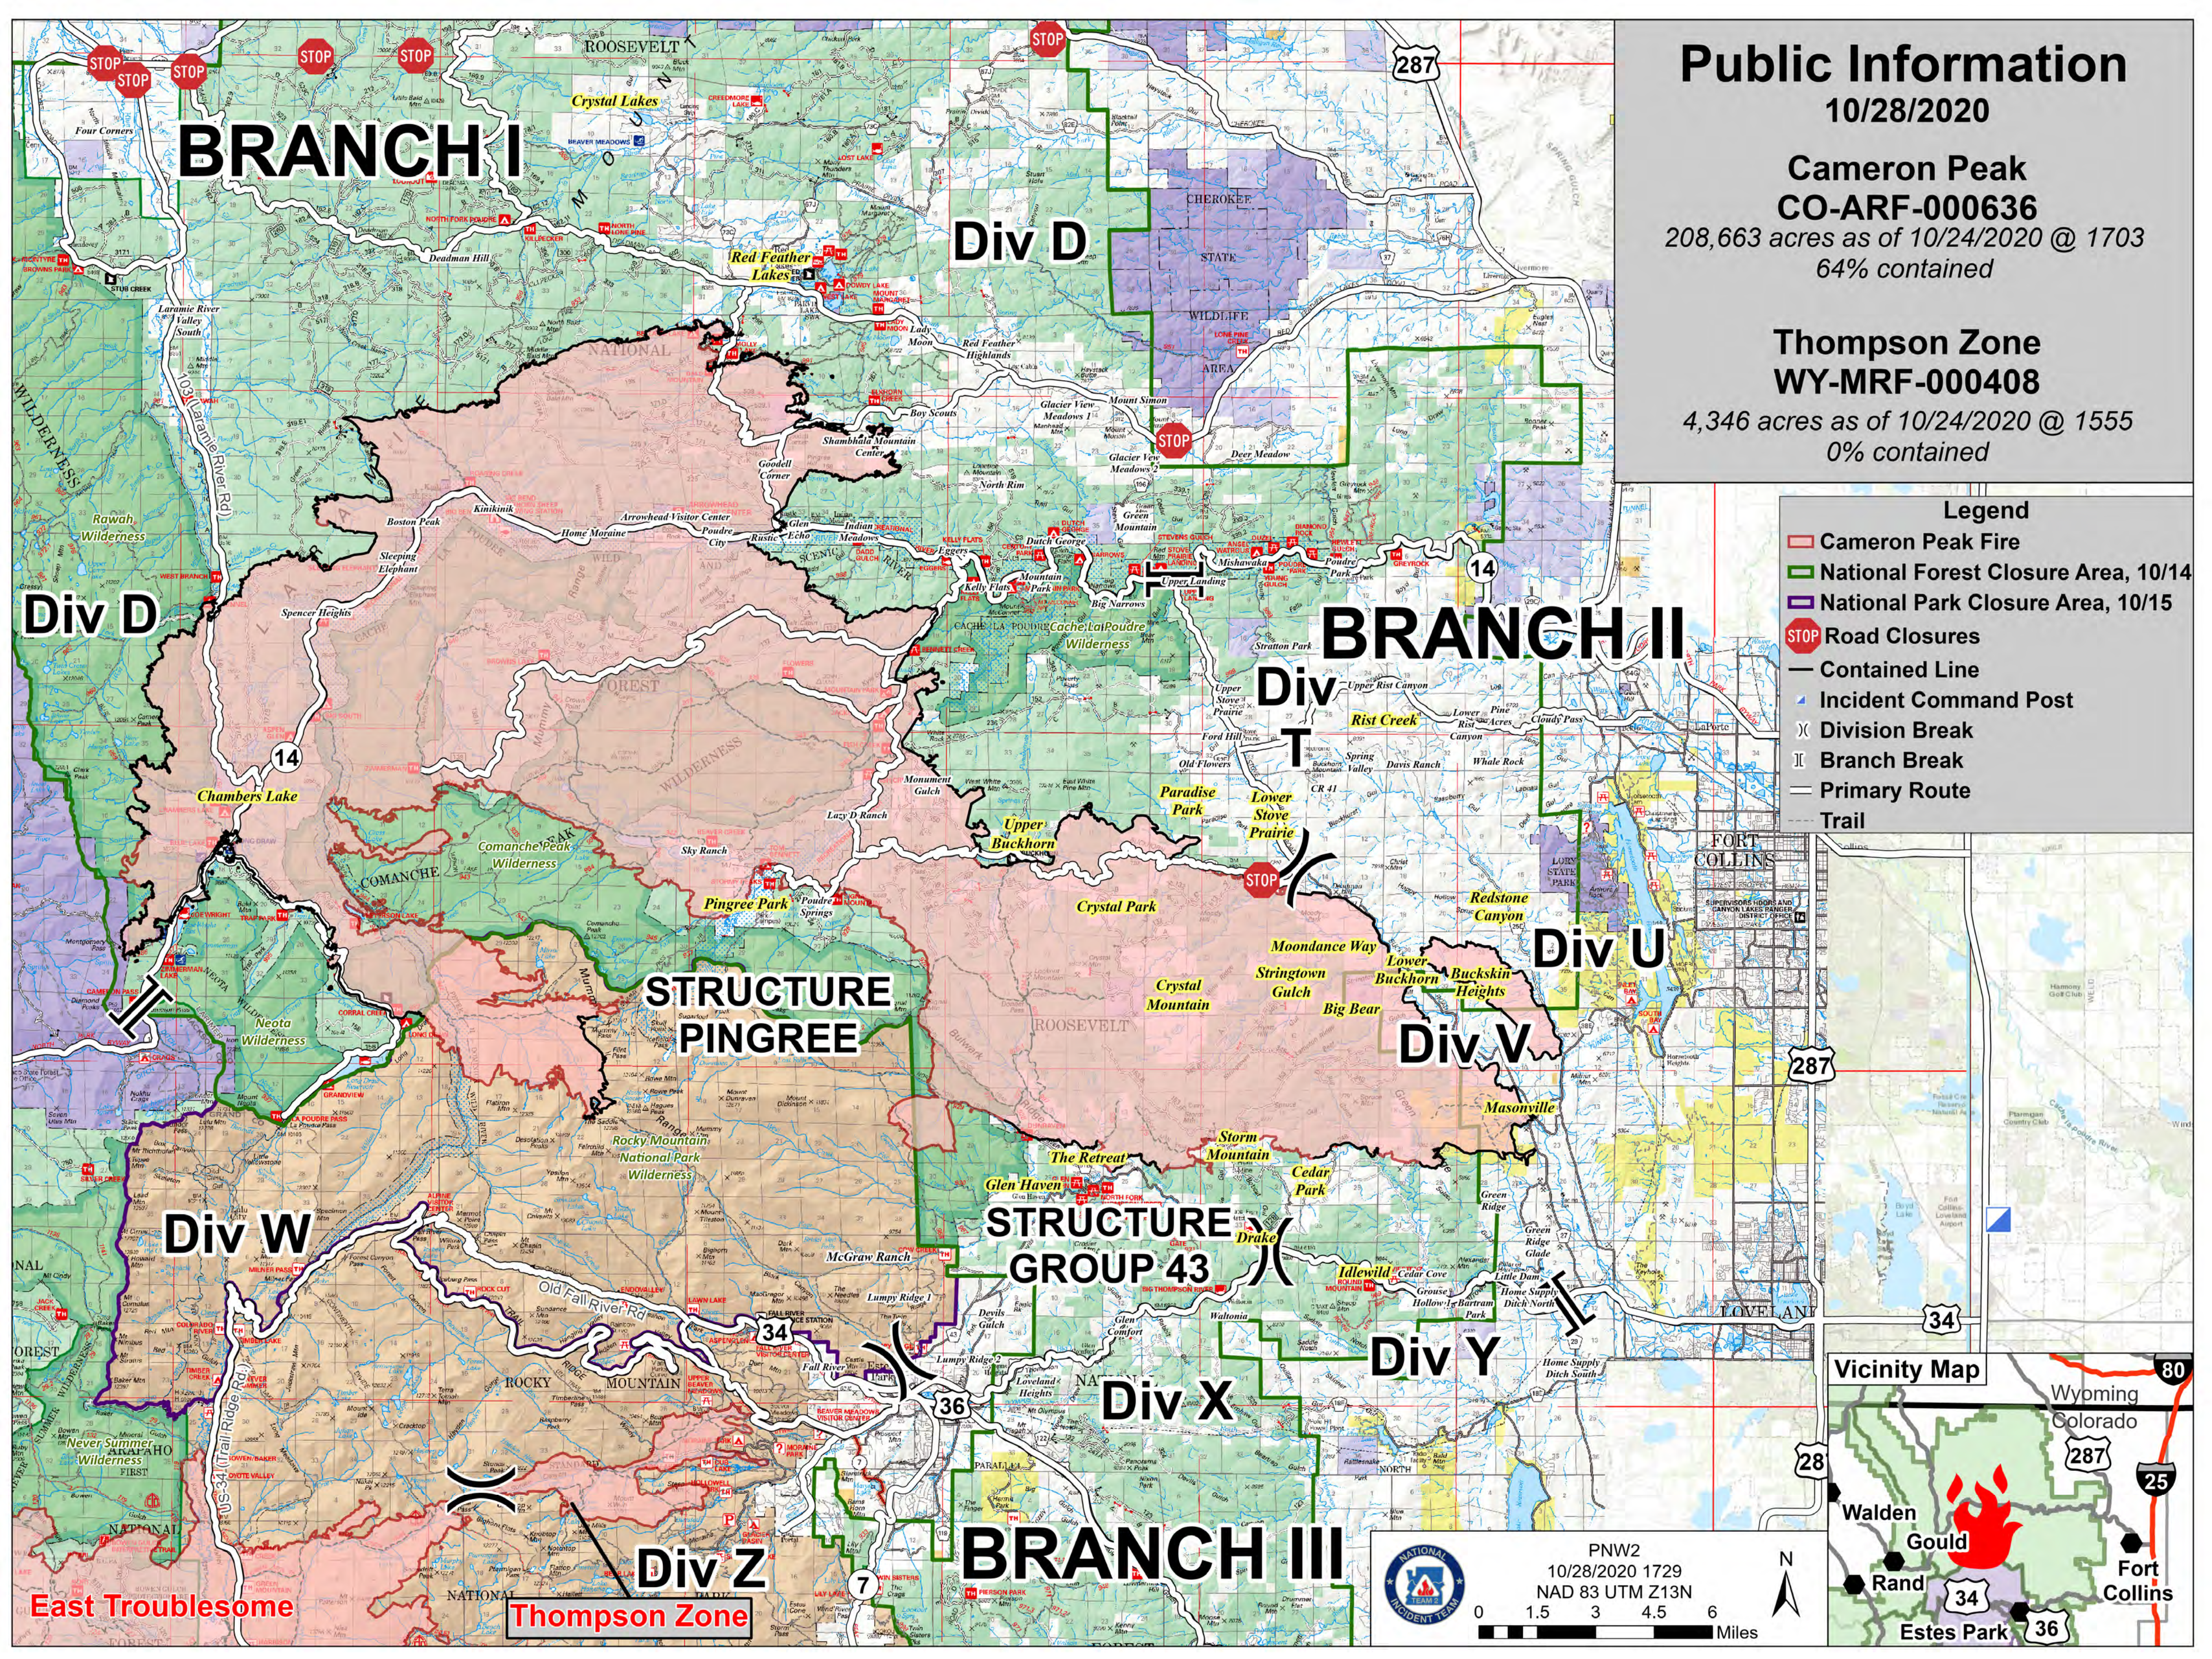

Public Information

10/28/2020

Cameron Peak
CO-ARF-000636
208,663 acres as of 10/24/2020 @ 1703
64% contained

Thompson Zone
WY-MRF-000408
4,346 acres as of 10/24/2020 @ 1555
0% contained

Legend

- Cameron Peak Fire
- National Forest Closure Area, 10/14
- National Park Closure Area, 10/15
- Road Closures
- Contained Line
- Incident Command Post
- Division Break
- Branch Break
- Primary Route
- Trail

PNW2
10/28/2020 1729
NAD 83 UTM Z13N
0 1.5 3 4.5 6 Miles

East Troublesome

Thompson Zone