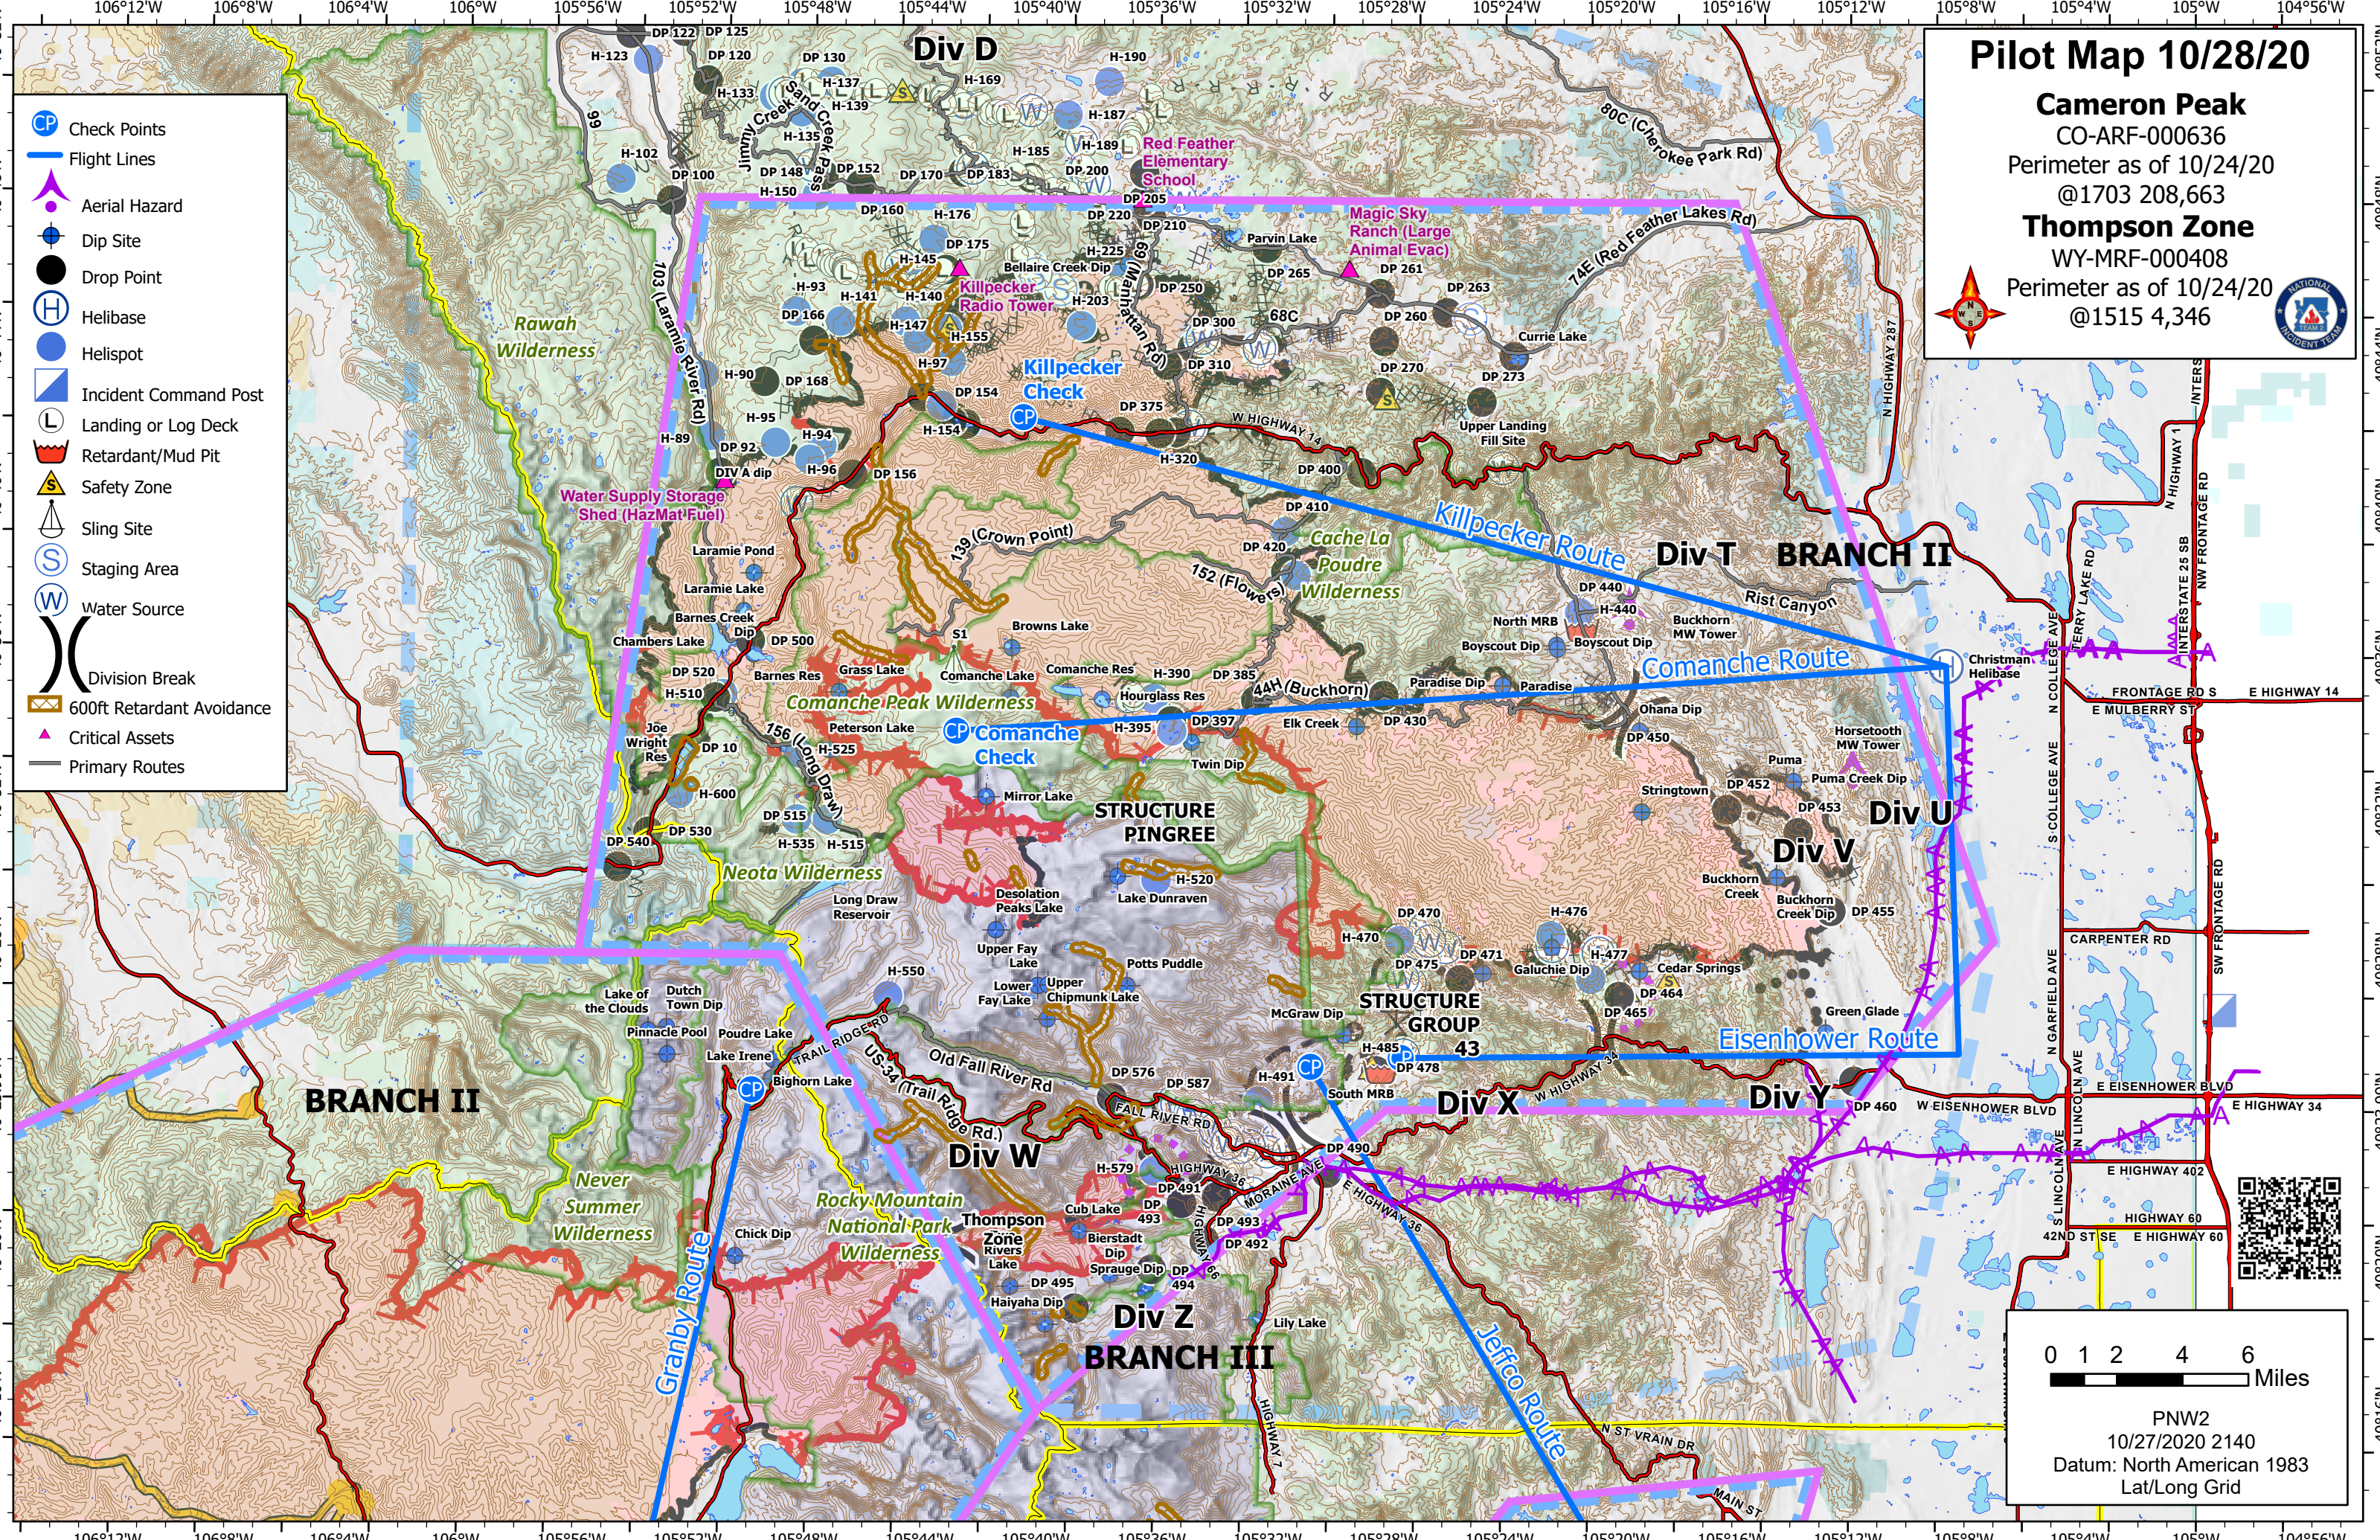

# Pilot Map 10/28/20

## Cameron Peak

CO-ARF-000636

Perimeter as of 10/24/20

@1703 208,663

## Thompson Zone

WY-MRF-000408

Perimeter as of 10/24/20

@1515 4,346

- Check Points
- Flight Lines
- Aerial Hazard
- Dip Site
- Drop Point
- Helibase
- Helispot
- Incident Command Post
- Landing or Log Deck
- Retardant/Mud Pit
- Safety Zone
- Sling Site
- Staging Area
- Water Source
- Division Break
- 600ft Retardant Avoidance
- Critical Assets
- Primary Routes

PNW2  
10/27/2020 2140  
Datum: North American 1983  
Lat/Long Grid