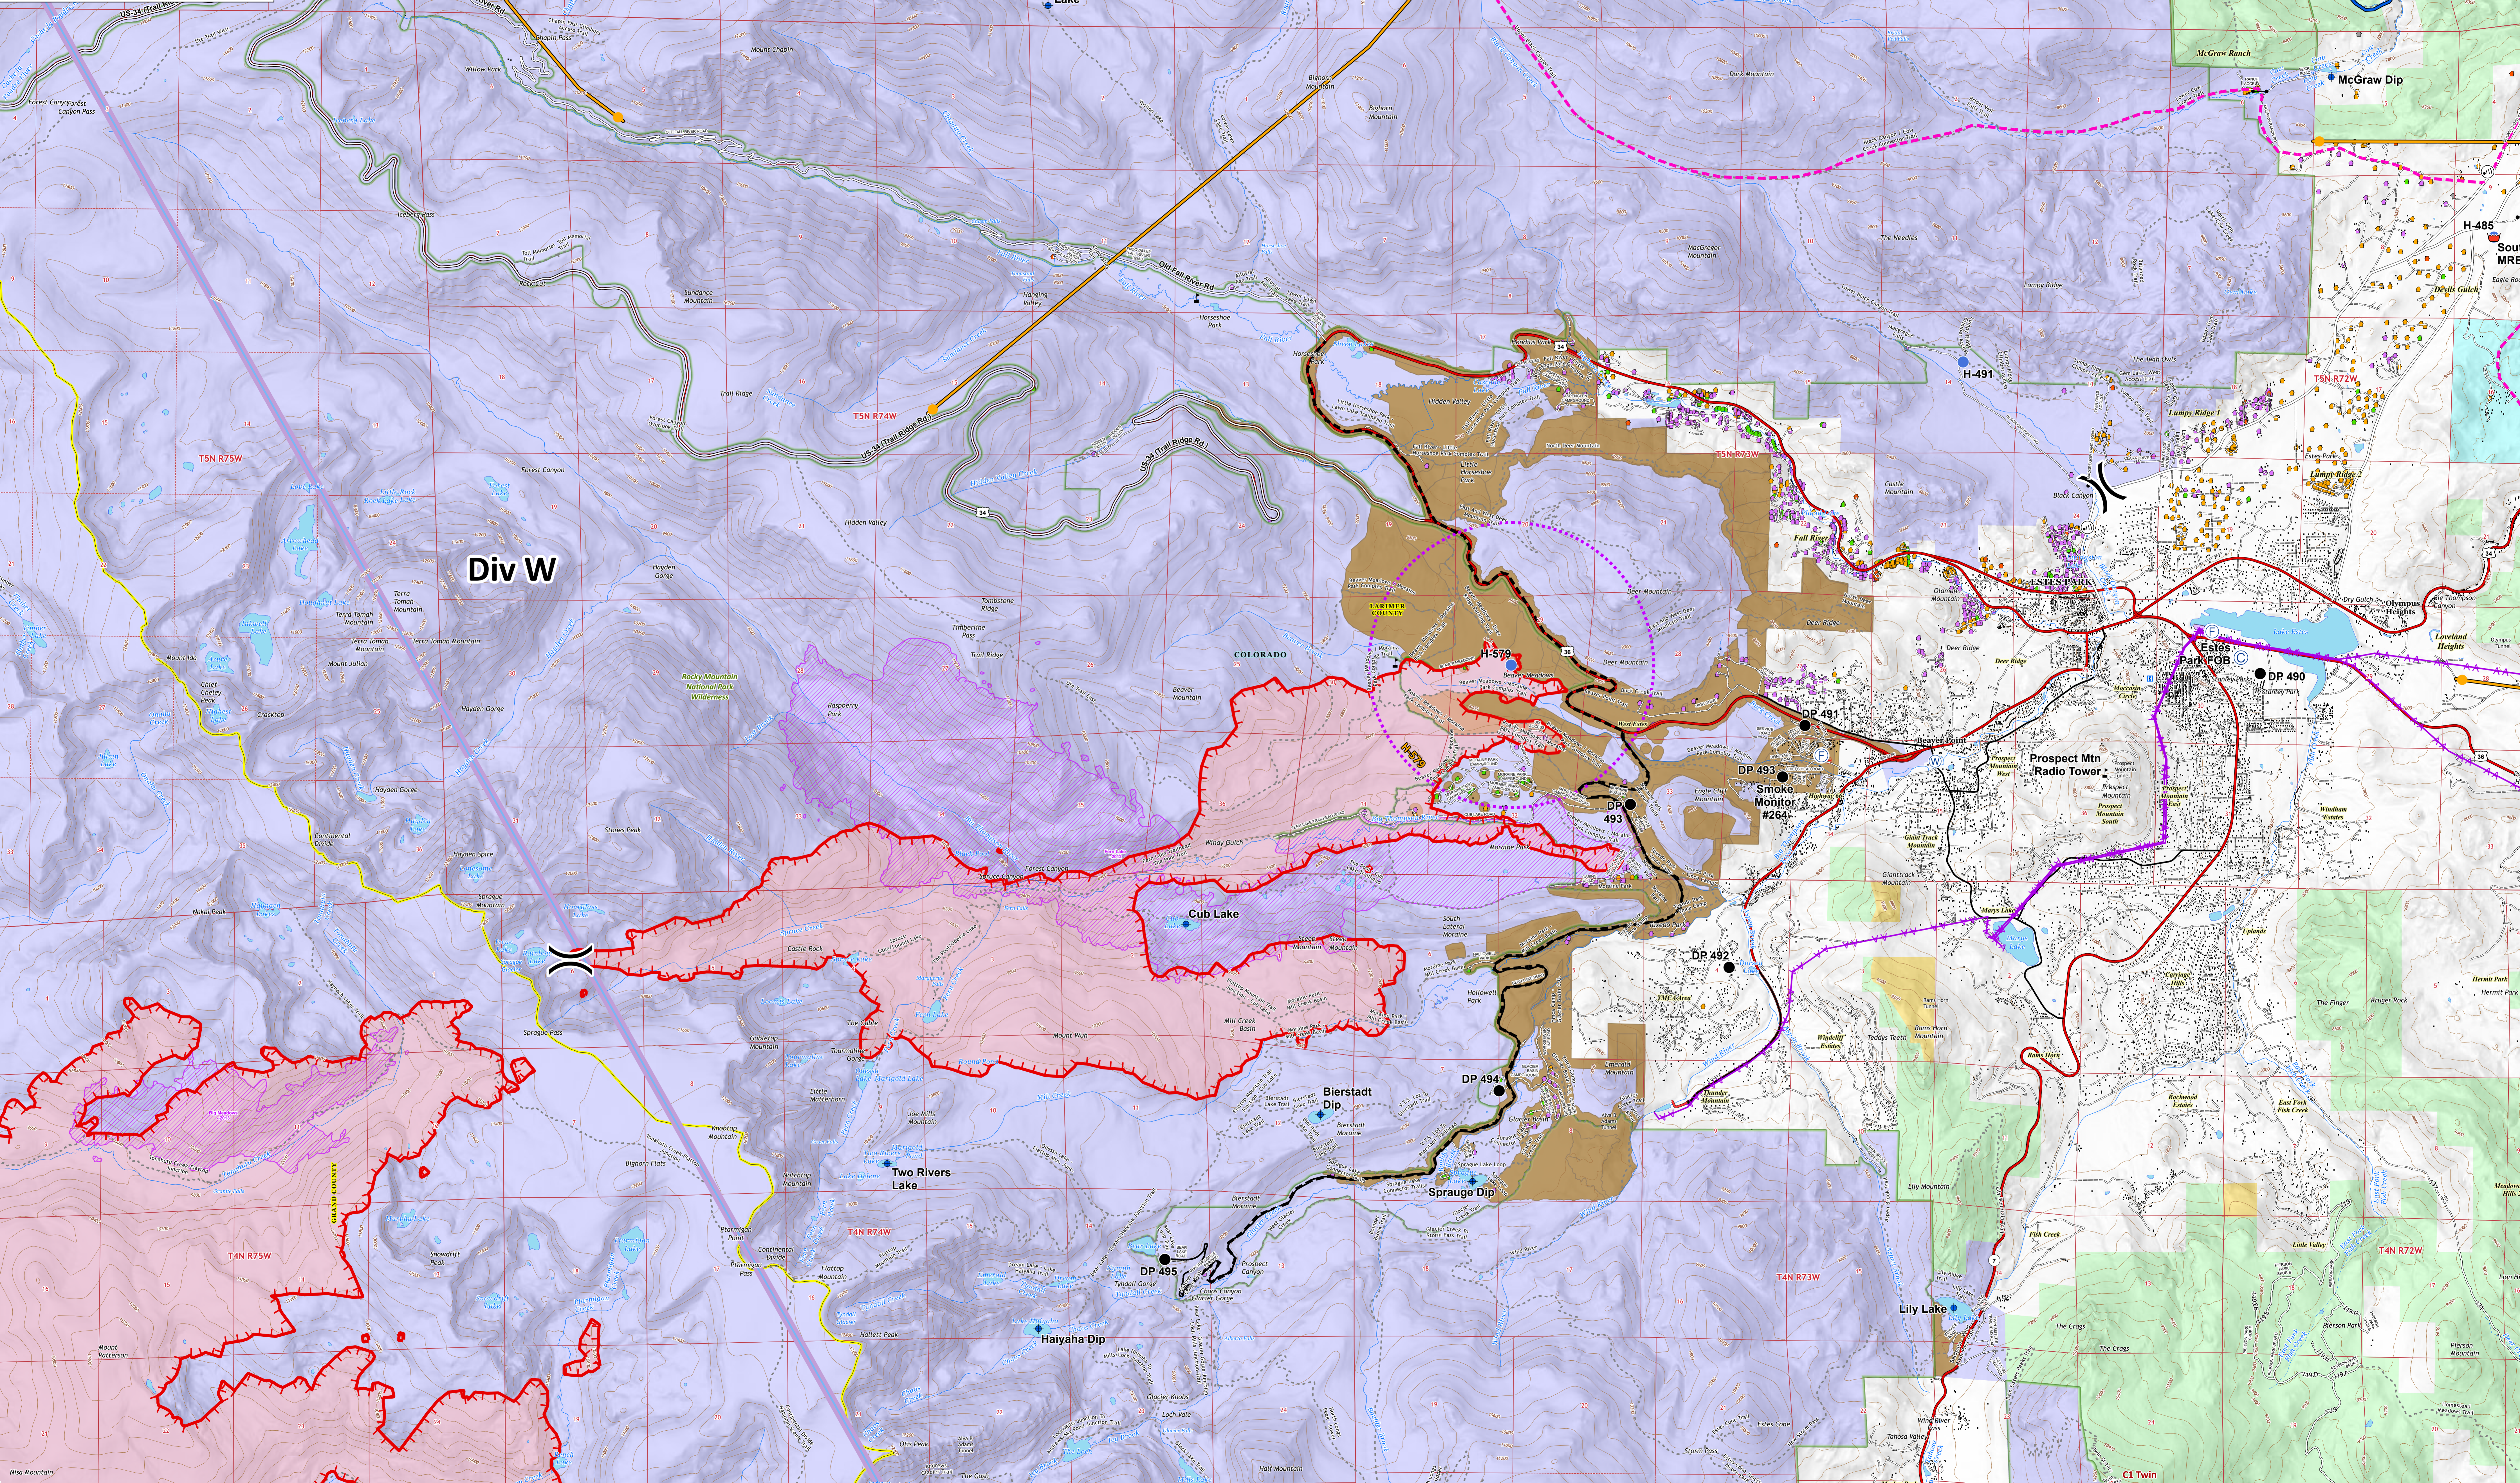

Thompson Zone

10/29/20

Cameron Peak CO-ARF-000636

MMA Perimeter 10/24/20 @ 1703 208,663 ac.

Thompson Zone WY-MRF-000408

MMA Perimeter 10/24/20 @ 1515 4,346 ac.

- Repeater
- Camp
- Dip Site
- Drop Point
- Fire Station
- Gate
- Helispot
- Internet Access
- Repeater
- Retardant/Mud Pit
- Water Source
- Value at Risk
- Other
- Division Break
- Uncontrolled Fire Edge
- Temporary Flight Restriction
- UAS Launch and Recovery Zone
- WAPA Transmission Lines
- Wildfire Daily Fire Perimeter
- Fuels Treatments
- Primary Line
- Last Chance Line
- Cameron Peak MAPS 10/26
- Active
- Pending
- Structure Triage
- Defensible - Stand Alone
- Defensible - Prep and Hold
- Non-Defensible - Prep and Leave
- Non-Defensible - Rescue Drive-By
- Unknown

 PNW2
10/28/2020 2308
Datum: North American 1983

0.5 1 1.5 2

USGS National Map Information Program (NIP)
© 2018