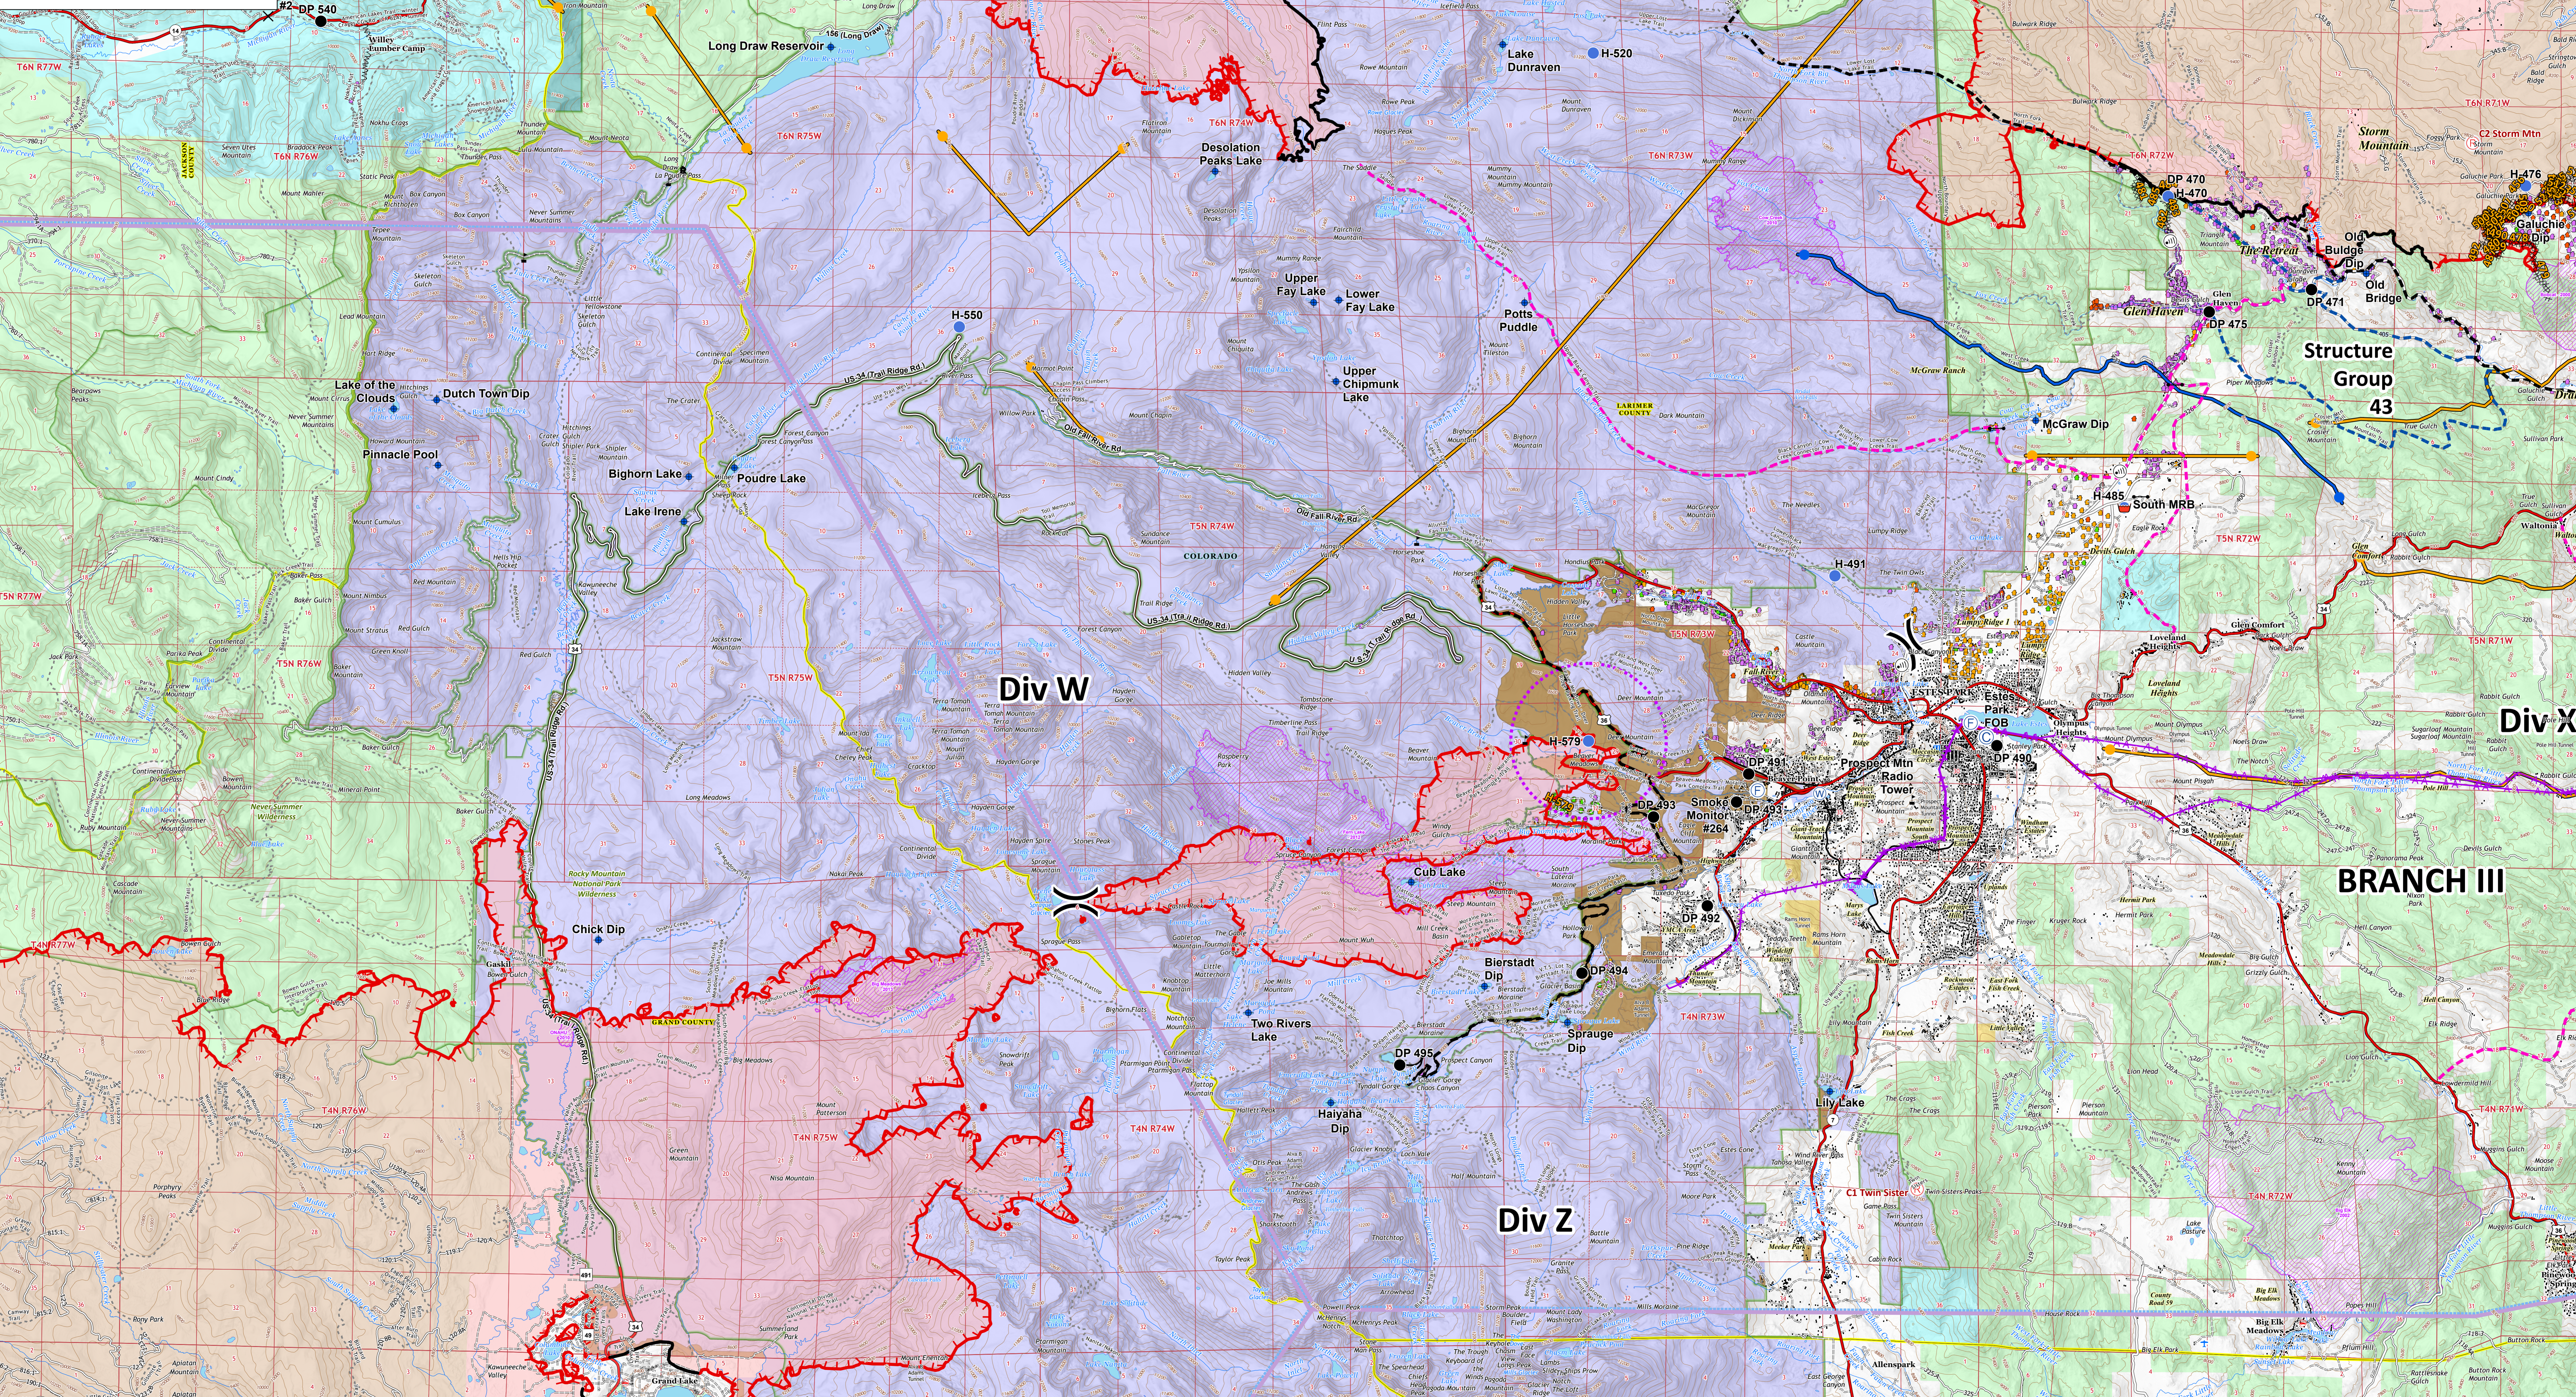

Ops RMNP

10/29/20

Cameron Peak CO-ARF-000636

MMA Perimeter 10/24/20 @ 1703 208,663 ac.

Thompson Zone WY-MRF-000408

MMA Perimeter 10/24/20 @ 1515 4,346 ac.

- AirLink Repeater
- Repeater
- Bridge
- Camp
- Closure
- Dip Site
- Drop Point
- Fire Station
- Gate
- HeliSpot
- Internet Access
- Mobile Weather Unit
- Repeater
- Resource Location
- Retardant/Mud Pit
- Water Source
- Value at Risk
- Other
- Division Break
- Branch Break
- Contained Line
- Completed Dozer Line
- Completed Hand Line
- Road as Completed Line
- Uncontrolled Fire Edge
- Access or Improved Road
- Line Break Completed
- Fire Break Planned or Incomplete
- Temporary Flight Restriction
- UAS Launch and Recovery Zone
- WAPA Transmission Lines
- Wildfire Daily Fire Perimeter
- Fire History
- Fuels Treatments
- Primary Line
- Secondary Line
- Last Chance Line
- Cameron Peak MAPS 10/26
- Active
- Pending
- Structure Triage
- Defensible - Stand Alone
- Defensible - Prep and Hold
- Non-Defensible - Prep and Leave
- Non-Defensible - Rescue Drive-By
- Unknown

PNW2
10/28/2020 2214
Datum: North American 1983