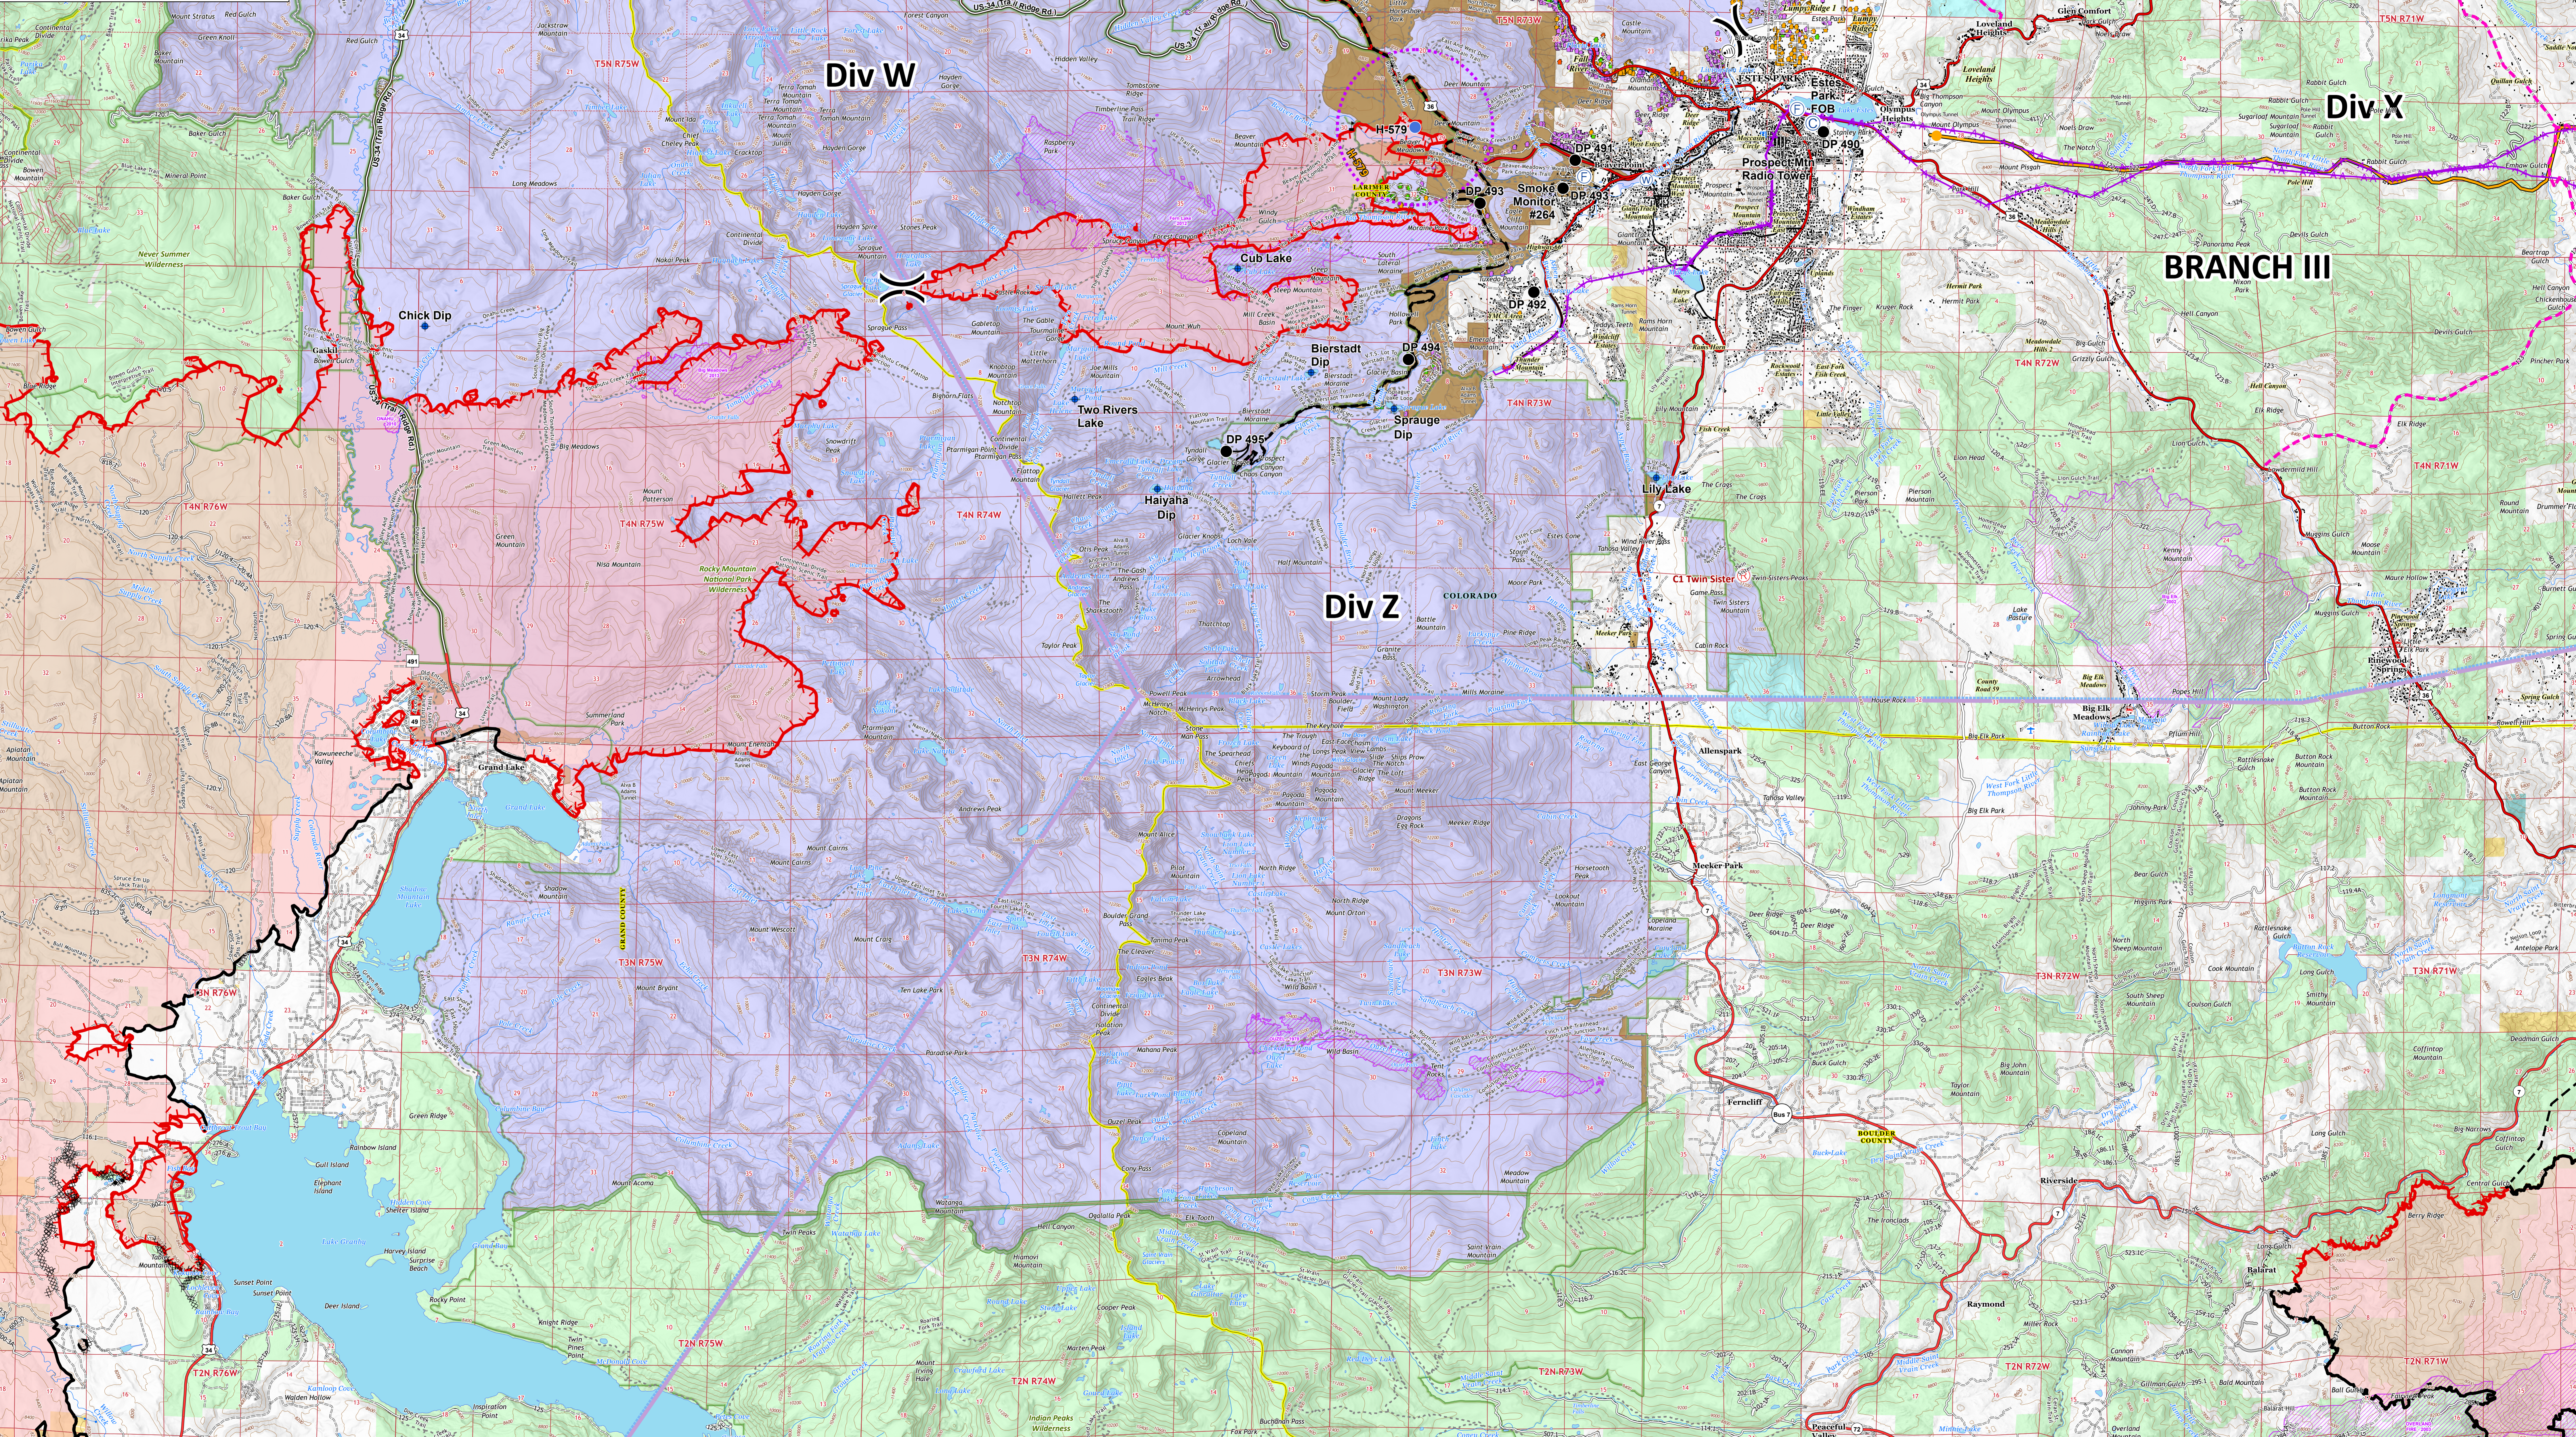

Ops South

10/29/20

Cameron Peak CO-ARF-000636

MMA Perimeter 10/24/20 @ 1703 208,663 ac.

Thompson Zone WY-MRF-000408

MMA Perimeter 10/24/20 @ 1515 4,346 ac.

- Repeater
- Camp
- Dip Site
- Drop Point
- Fire Station
- Gate
- Helispot
- Internet Access
- Repeater
- Retardant/Mud Pit
- Water Source
- Value at Risk
- Other
- Division Break
- Contained Line
- Completed Dozer Line
- Completed Hand Line
- Road as Completed Line
- Uncontrolled Fire Edge
- Access or Improved Road
- Planned Fire Line
- Planned Secondary Line
- Temporary Flight Restriction
- UAS Launch and Recovery Zone
- Repair Line
- WAPA Transmission Lines
- Wildfire Daily Fire Perimeter
- Fire History
- Fuels Treatments
- Primary Line
- Secondary Line
- Last Chance Line
- Cameron Peak MAPS 10/26
- Active
- Pending
- Structure Triage
- Defensible - Stand Alone
- Defensible - Prep and Hold
- Non-Defensible - Prep and Leave
- Non-Defensible - Rescue Drive-By
- Unknown

 PNW2
10/28/2020 2214
Datum: North American 1983

0 0.5 1 1.5 2 2.5 Miles