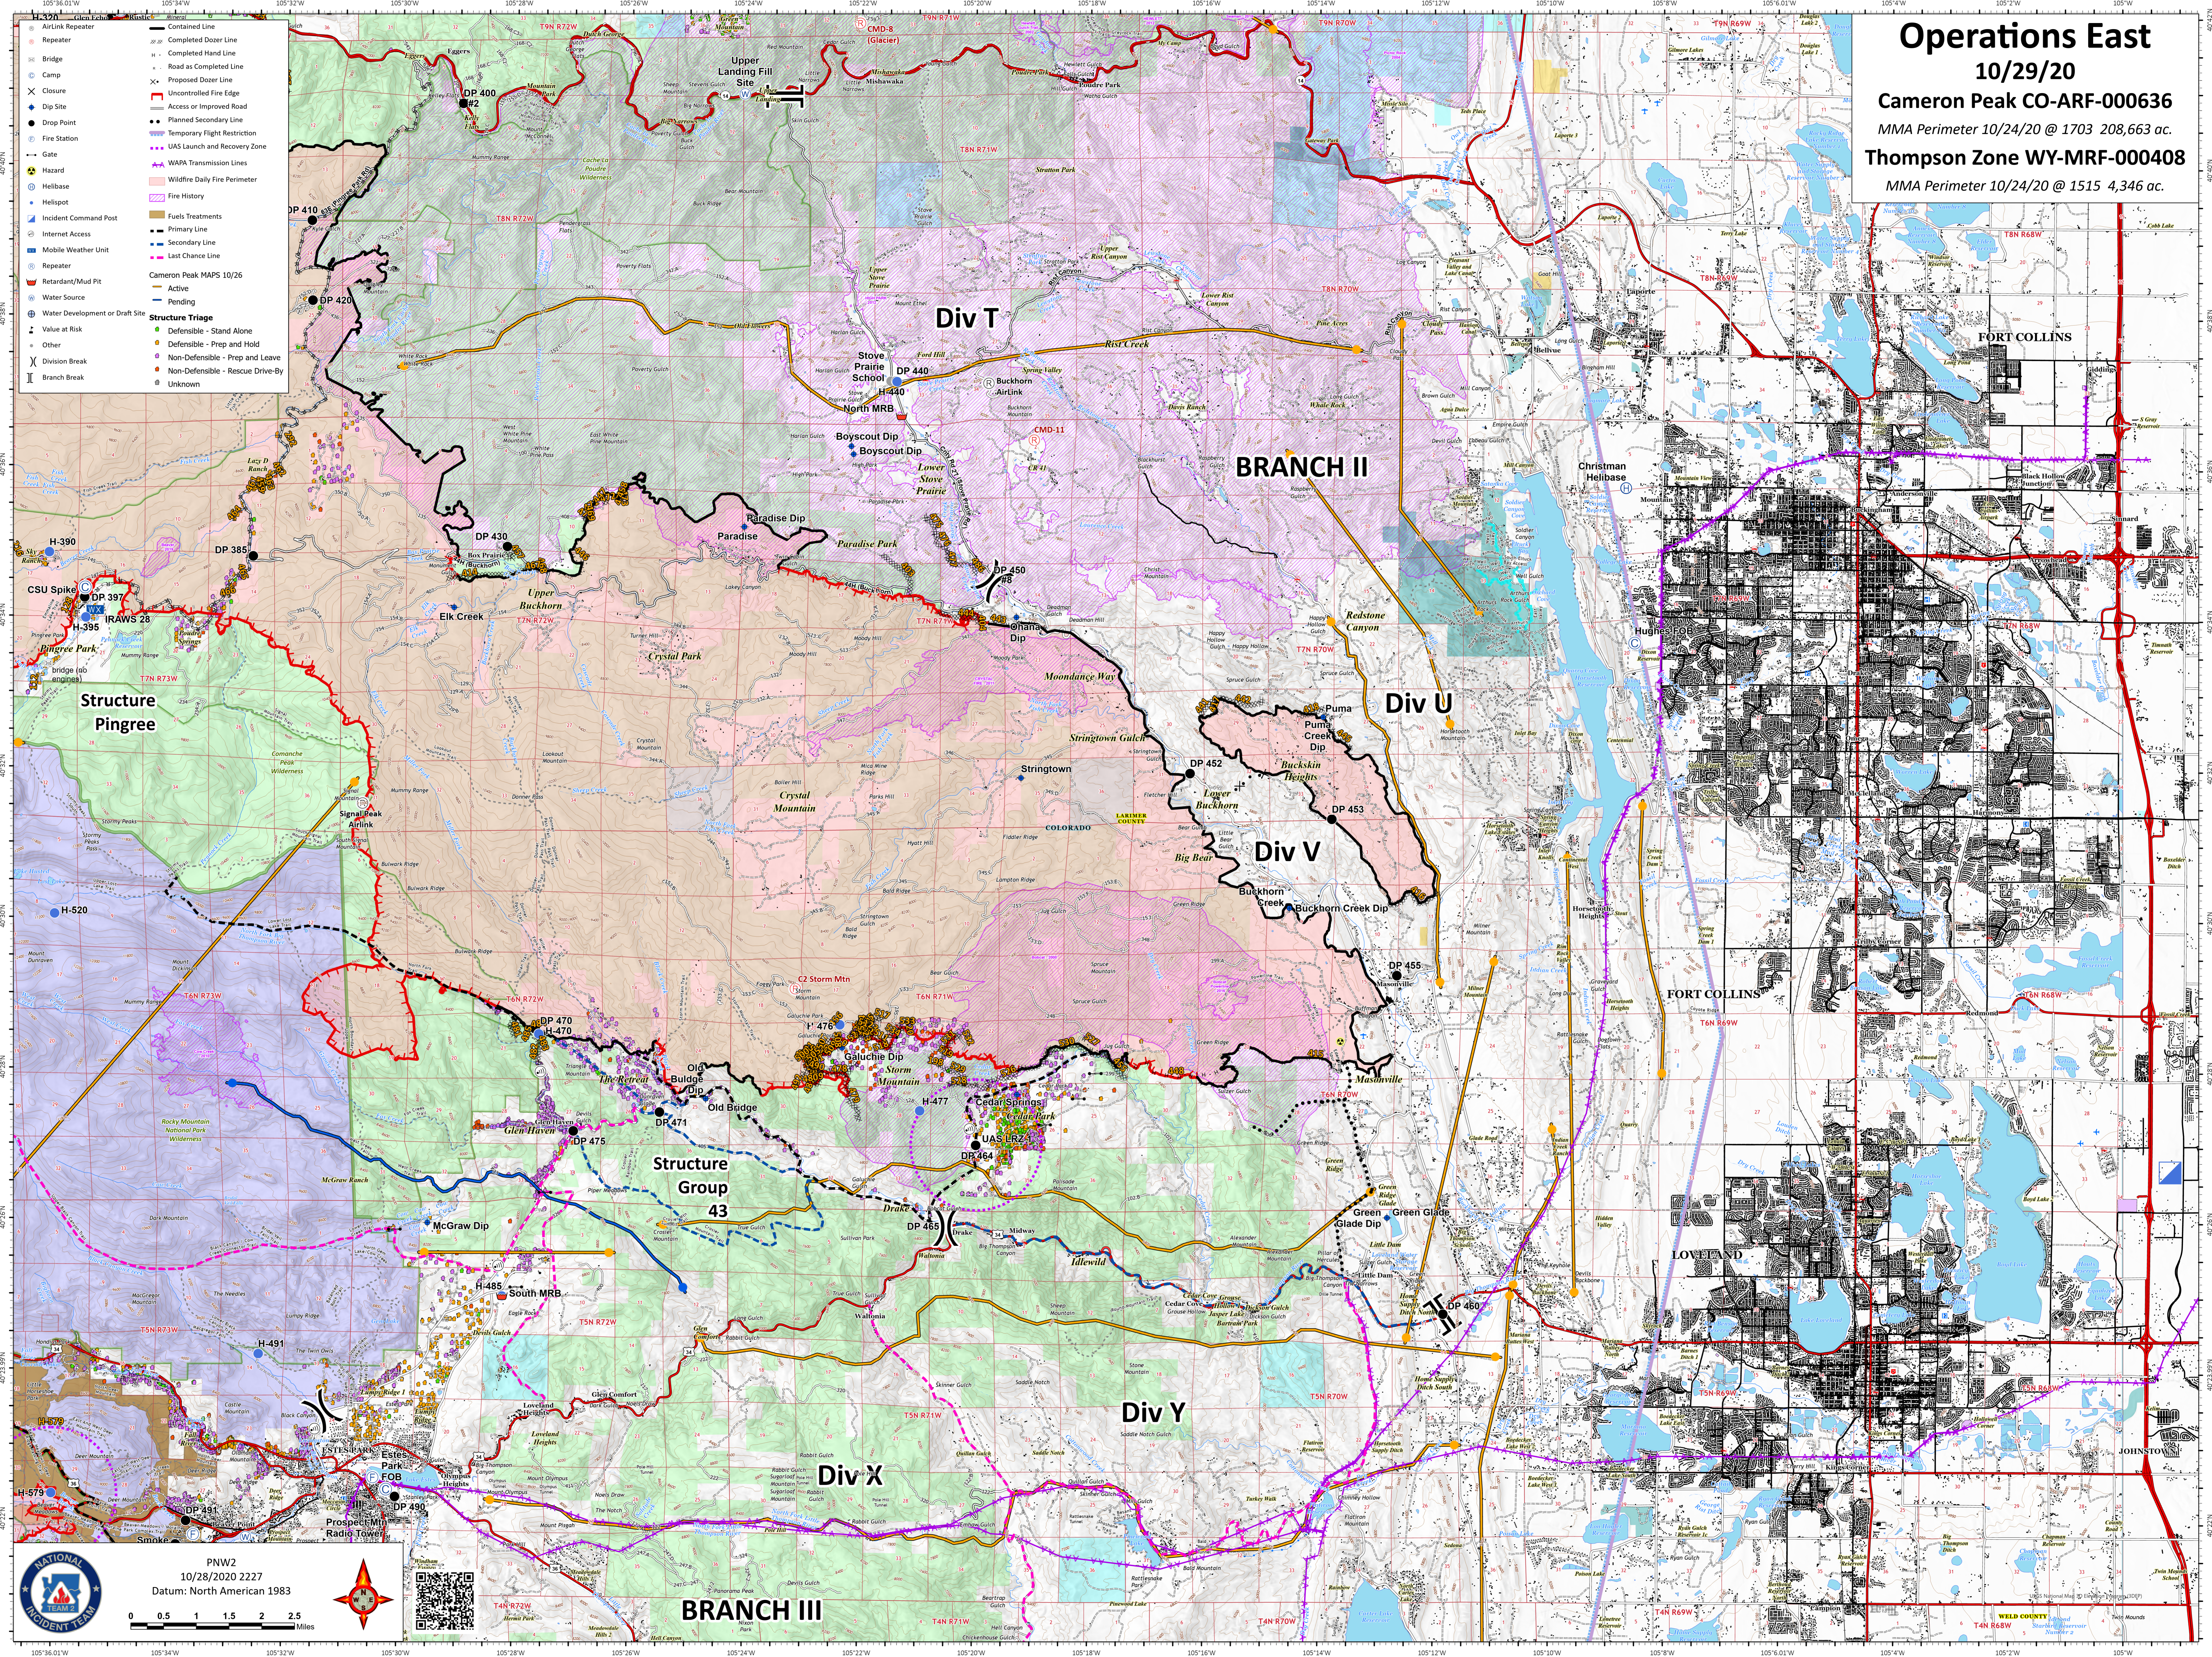

Operations East

10/29/20

Cameron Peak CO-ARF-000636

MMA Perimeter 10/24/20 @ 1703 208,663 ac.

Thompson Zone WY-MRF-000408

MMA Perimeter 10/24/20 @ 1515 4,346 ac.

- AirLink Repeater
 - Repeater
 - Bridge
 - Camp
 - Closure
 - Dip Site
 - Drop Point
 - Fire Station
 - Hazard
 - Helibase
 - Helispot
 - Incident Command Post
 - Internet Access
 - Mobile Weather Unit
 - Repeater
 - Retardant/Mud Pit
 - Water Source
 - Water Development or Draft Site
 - Structure Triage
 - Value at Risk
 - Other
 - Division Break
 - Branch Break
- Contained Line
 - Completed Dozer Line
 - Road as Completed Line
 - Proposed Dozer Line
 - Uncontrolled Fire Edge
 - Access or Improved Road
 - Planned Secondary Line
 - Temporary Flight Restriction
 - UAS Launch and Recovery Zone
 - WAPA Transmission Lines
 - Wildfire Daily Fire Perimeter
 - Fire History
 - Fuels Treatments
 - Primary Line
 - Secondary Line
 - Last Chance Line
 - Cameron Peak MAPS 10/26
 - Active
 - Pending

PNW2
10/28/2020 2227
Datum: North American 1983