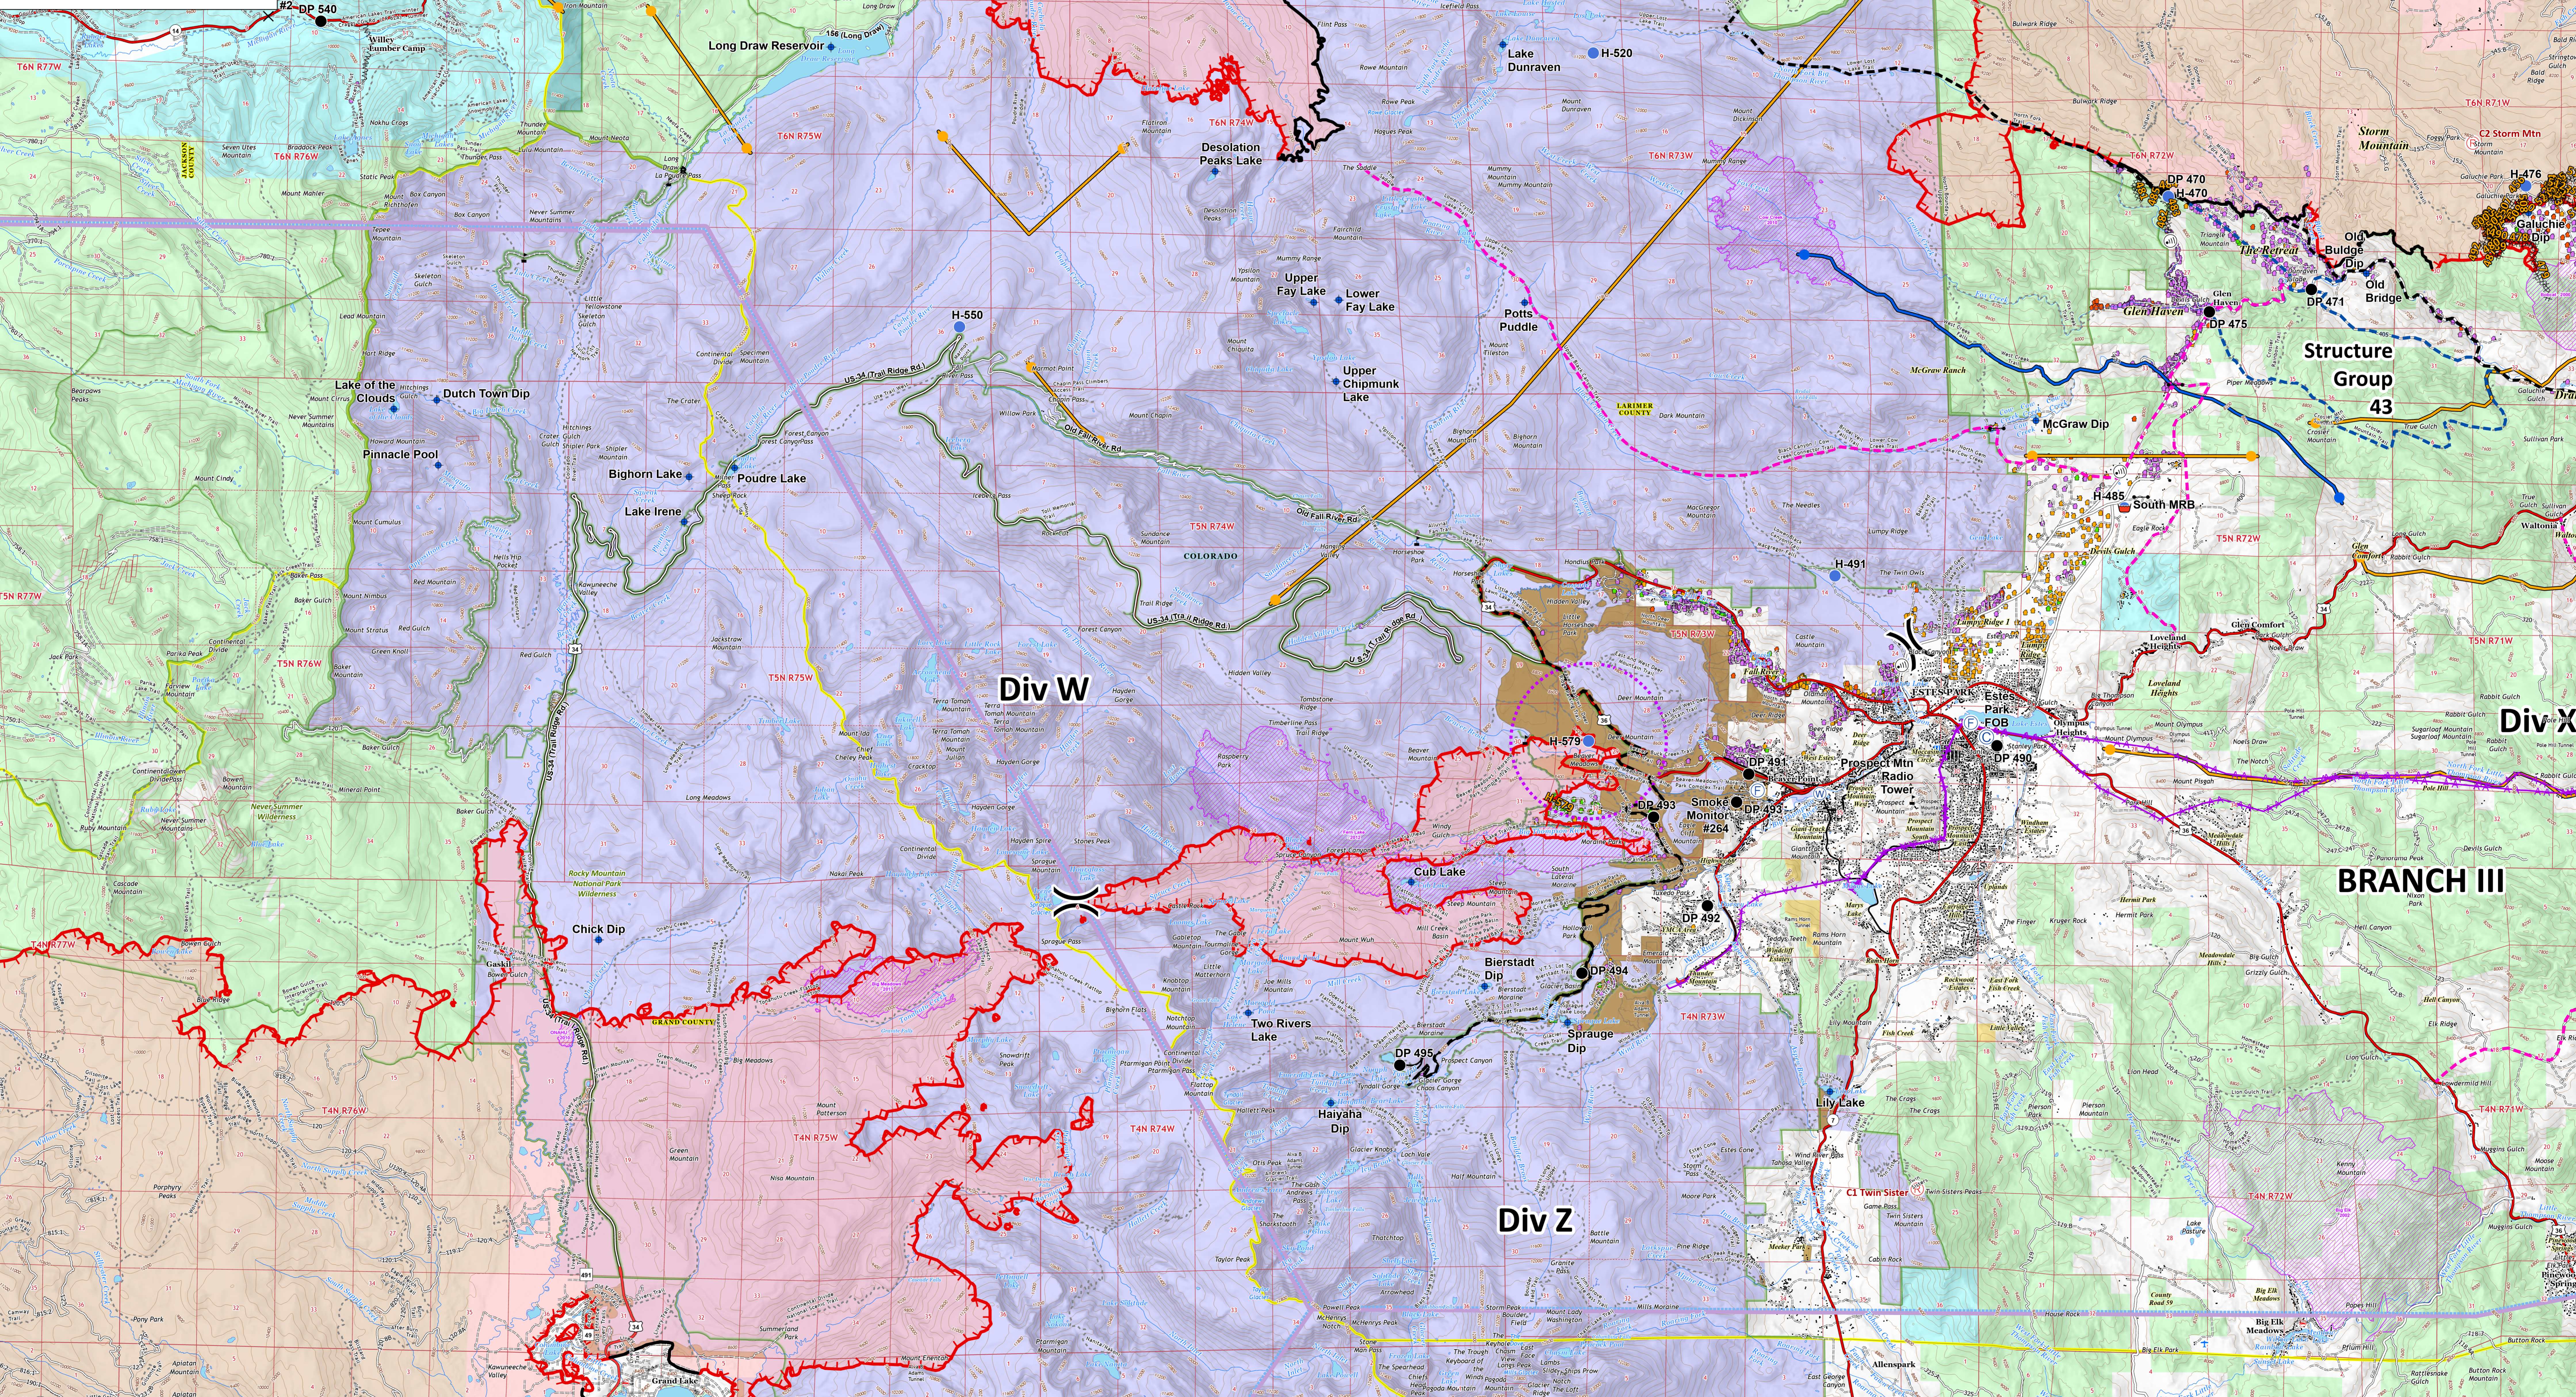

Ops RMNP

10/29/20

Cameron Peak CO-ARF-000636

MMA Perimeter 10/24/20 @ 1703 208,663 ac.

Thompson Zone WY-MRF-000408

MMA Perimeter 10/24/20 @ 1515 4,346 ac.

- AirLink Repeater
- Repeater
- Bridge
- Camp
- Closure
- Dip Site
- Drop Point
- Fire Station
- Gate
- Helispot
- Internet Access
- Mobile Weather Unit
- Repeater
- Resource Location
- Retardant/Mud Pit
- Water Source
- Value at Risk
- Other
- Division Break
- Branch Break
- Contained Line
- Completed Dozer Line
- Completed Hand Line
- Road as Completed Line
- Uncontrolled Fire Edge
- Access or Improved Road
- Line Break Completed
- Fire Break Planned or Incomplete
- Temporary Flight Restriction
- UAS Launch and Recovery Zone
- WAPA Transmission Lines
- Wildfire Daily Fire Perimeter
- Fire History
- Fuels Treatments
- Primary Line
- Secondary Line
- Last Chance Line
- Cameron Peak MAPS 10/26
- Active
- Pending
- Structure Triage
- Defensible - Stand Alone
- Defensible - Prep and Hold
- Non-Defensible - Prep and Leave
- Non-Defensible - Rescue Drive-By
- Unknown

 PNW2
10/28/2020 2232
Datum: North American 1983

0 0.5 1 1.5 2 2.5 Miles

105°58'W 105°56'W 105°54'W 105°52'W 105°50'W 105°48'W 105°46'W 105°44'W 105°42'W 105°40'W 105°38'W 105°36'01"W 105°34'W 105°32'W 105°30'W 105°28'W 105°26'W 105°24'W 105°22'W