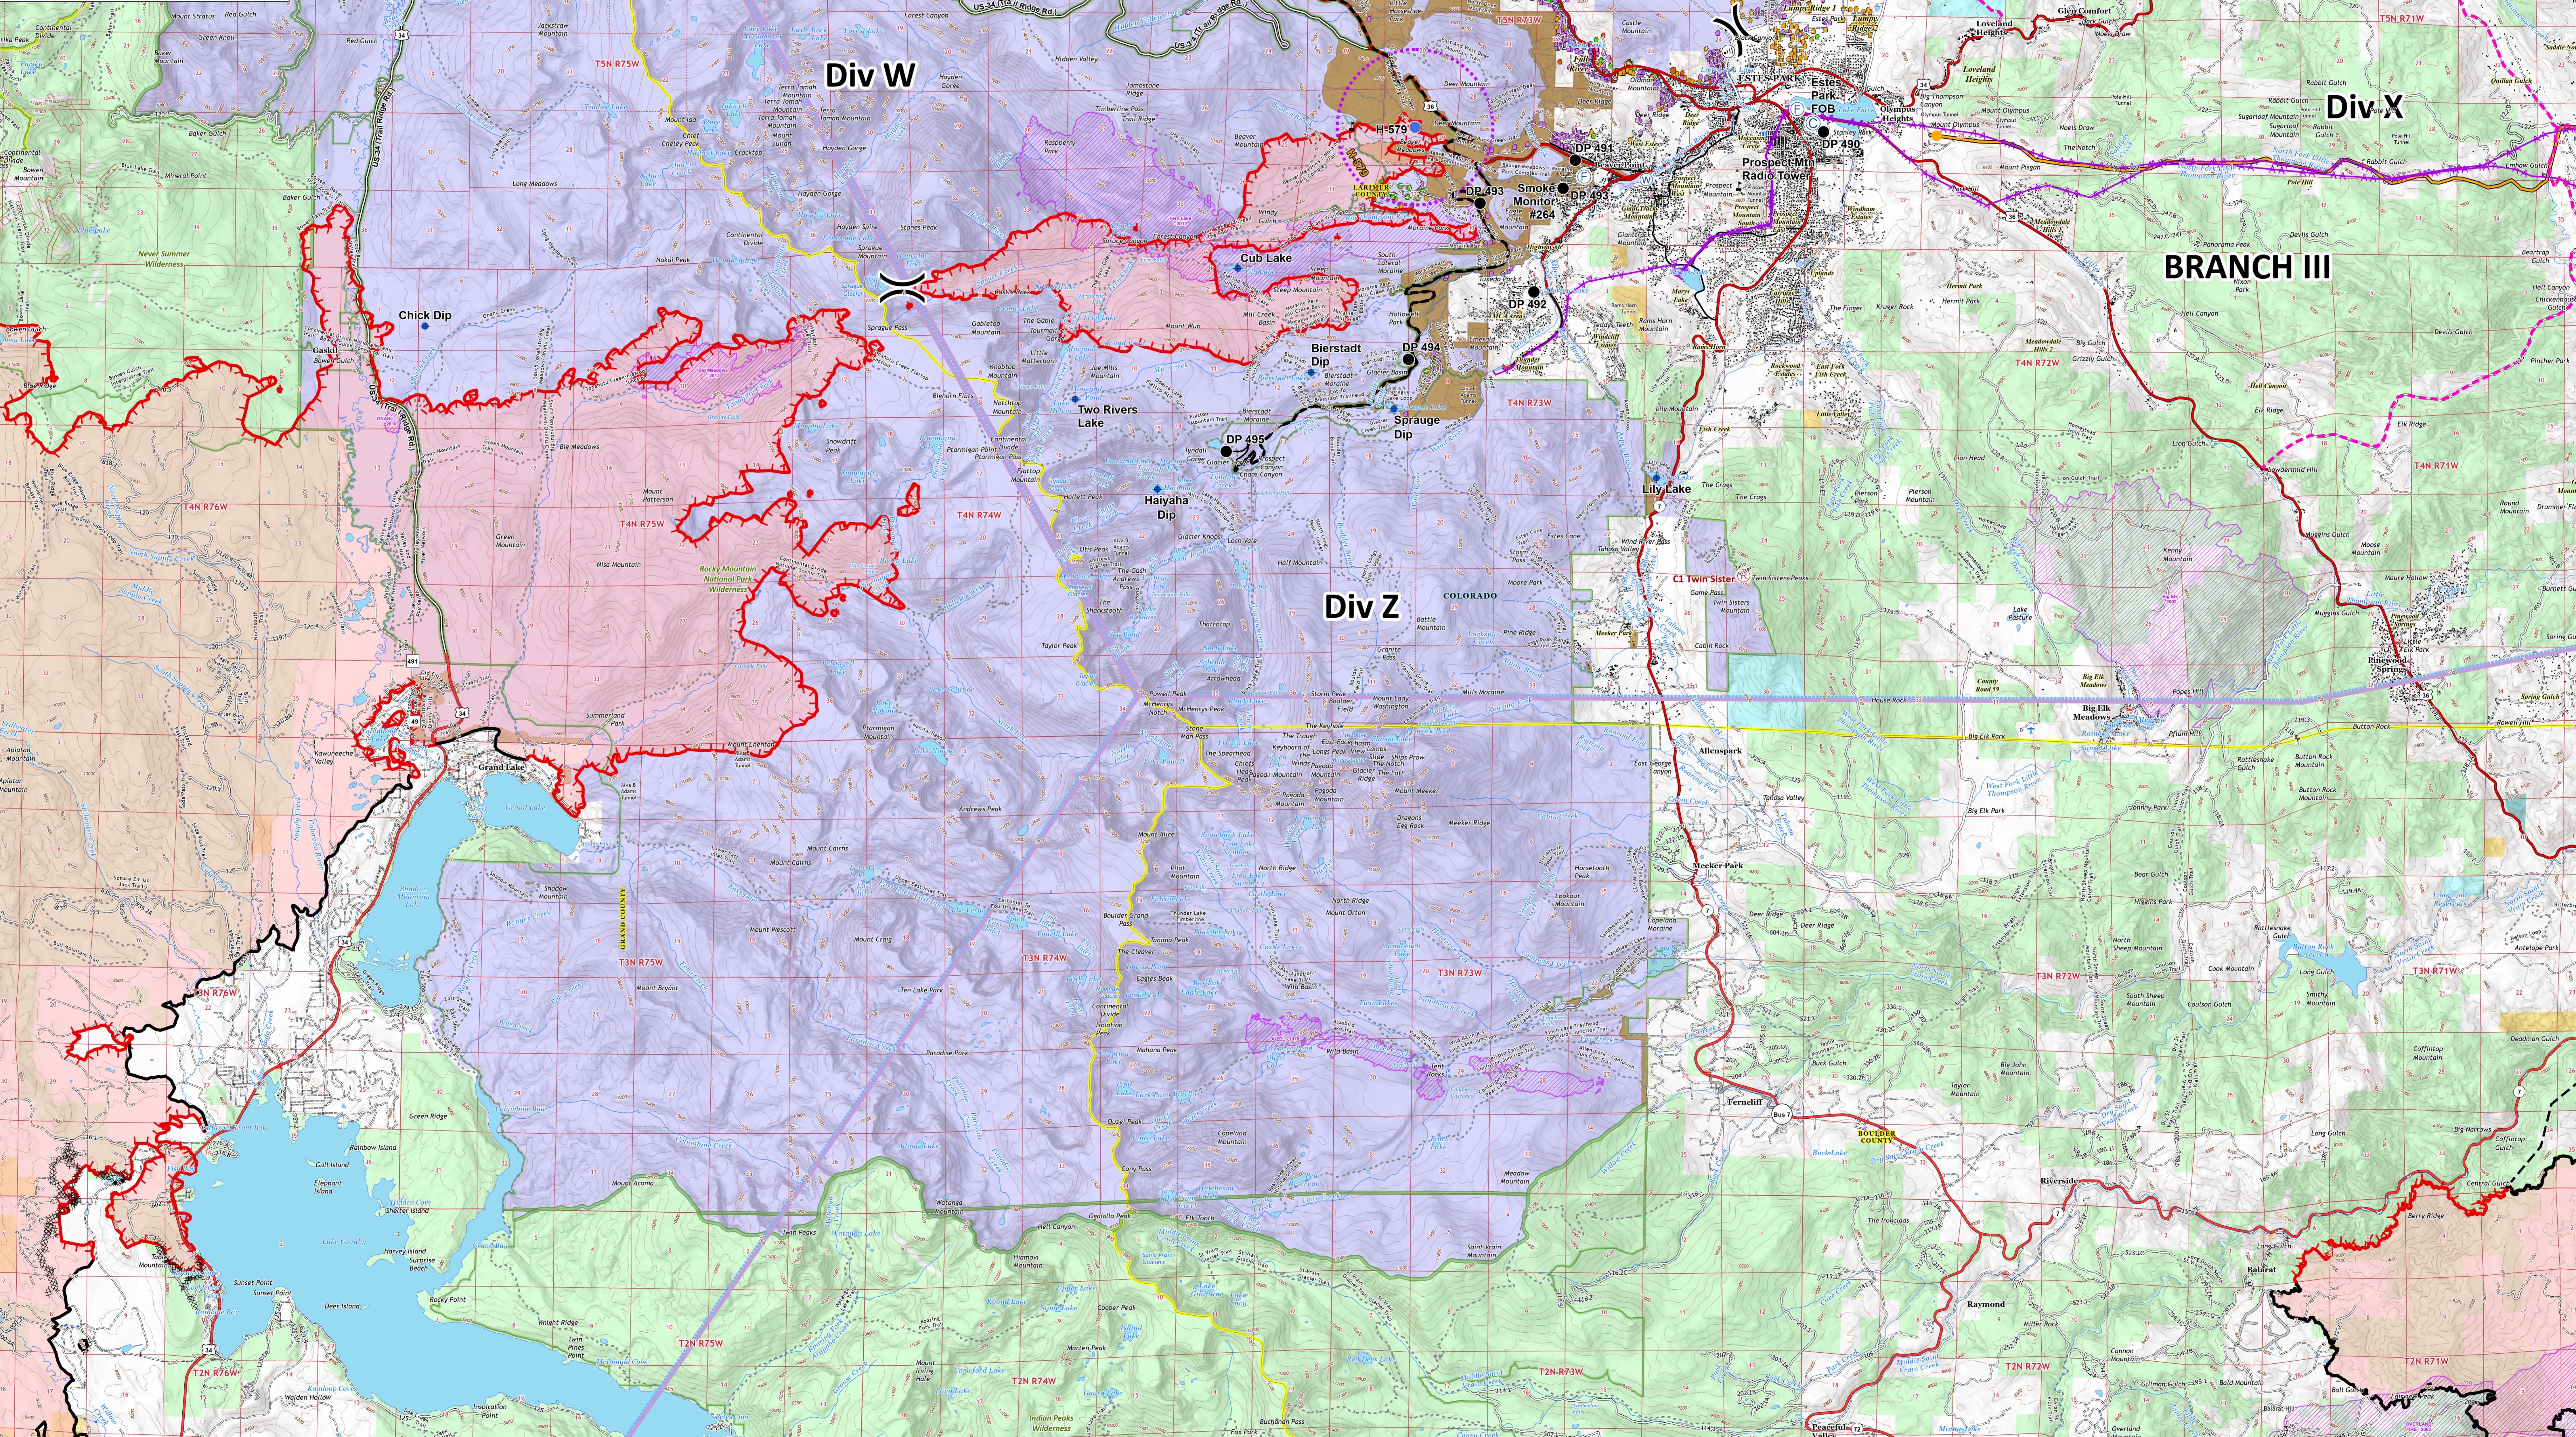

Ops South

10/29/20

Cameron Peak CO-ARF-000636

MMA Perimeter 10/24/20 @ 1703 208,663 ac.

Thompson Zone WY-MRF-000408

MMA Perimeter 10/24/20 @ 1515 4,346 ac.

- Repeater
- Camp
- Dip Site
- Drop Point
- Fire Station
- Gate
- Helispot
- Internet Access
- Repeater
- Retardant/Mud Pit
- Water Source
- Value at Risk
- Other
- Division Break
- Contained Line
- Completed Dozer Line
- Completed Hand Line
- Road as Completed Line
- Uncontrolled Fire Edge
- Access or Improved Road
- Planned Fire Line
- Planned Secondary Line
- Temporary Flight Restriction
- UAS Launch and Recovery Zone
- Repair Line
- WAPA Transmission Lines
- Wildfire Daily Fire Perimeter
- Fire History
- Fuels Treatments
- Primary Line
- Secondary Line
- Last Chance Line
- Cameron Peak MAPS 10/26
- Active
- Pending
- Structure Triage
- Defensible - Stand Alone
- Defensible - Prep and Hold
- Non-Defensible - Prep and Leave
- Non-Defensible - Rescue Drive-By
- Unknown

 PNW2
10/28/2020 2235
Datum: North American 1983

0 0.5 1 1.5 2 2.5 Miles