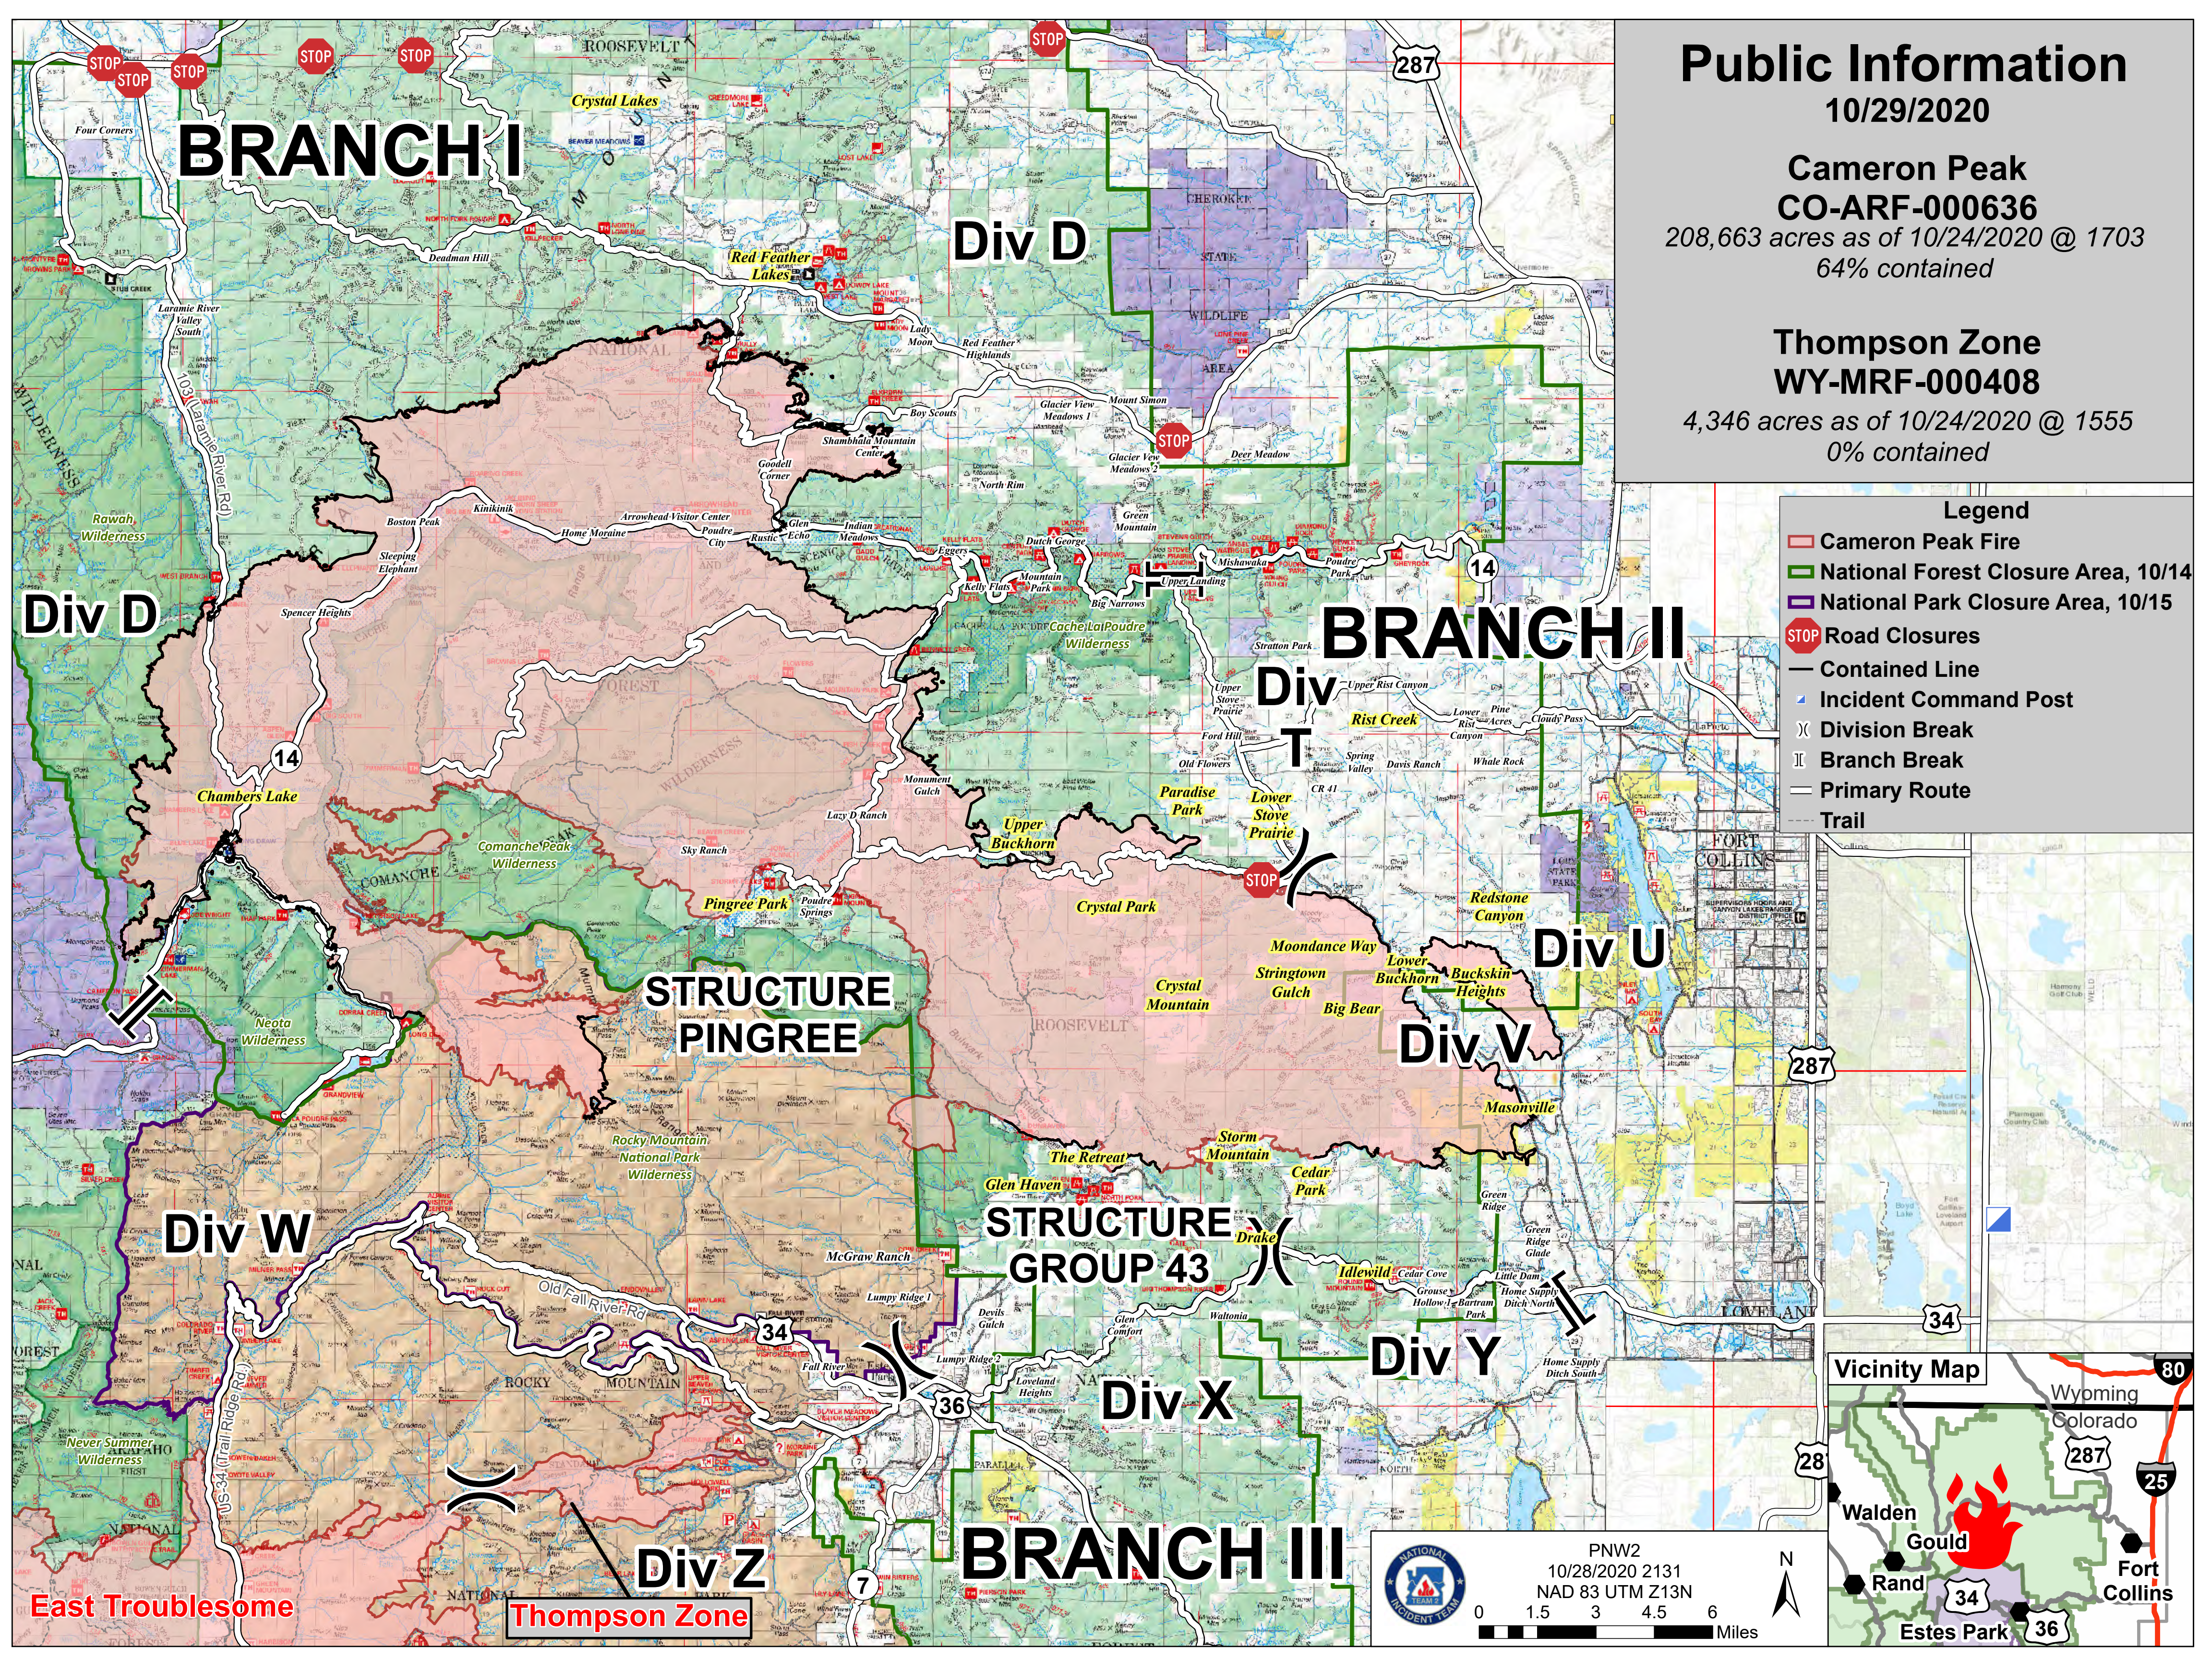

Public Information

10/29/2020

Cameron Peak
CO-ARF-000636
208,663 acres as of 10/24/2020 @ 1703
64% contained

Thompson Zone
WY-MRF-000408
4,346 acres as of 10/24/2020 @ 1555
0% contained

Legend

- Cameron Peak Fire
- National Forest Closure Area, 10/14
- National Park Closure Area, 10/15
- Road Closures
- Contained Line
- Incident Command Post
- Division Break
- Branch Break
- Primary Route
- Trail

PNW2
10/28/2020 2131
NAD 83 UTM Z13N

0 1.5 3 4.5 6 Miles

East Troublesome

Thompson Zone