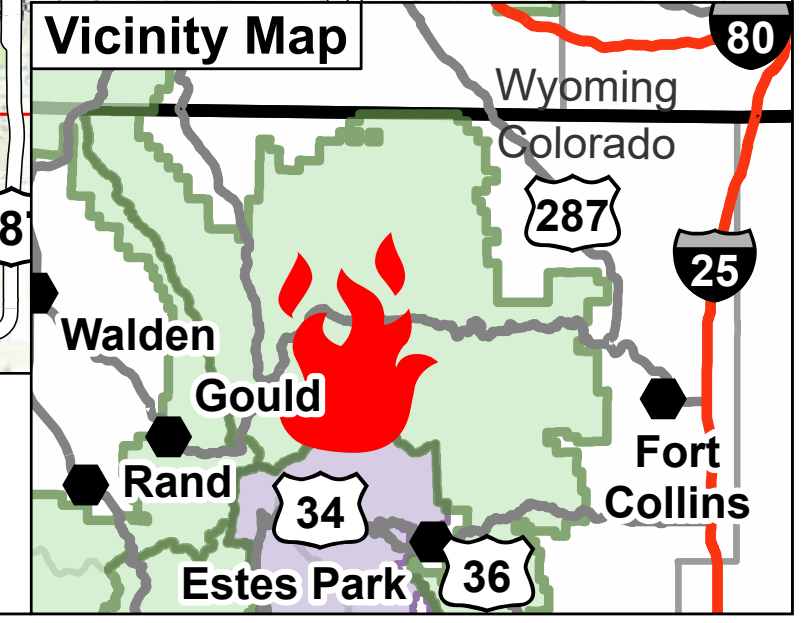

Public Information

10/29/2020

Cameron Peak
CO-ARF-000636
208,663 acres as of 10/24/2020 @ 1703
64% contained

Thompson Zone
WY-MRF-000408
4,346 acres as of 10/24/2020 @ 1555
0% contained

Legend

- Cameron Peak Fire
- National Forest Closure Area, 10/14
- National Park Closure Area, 10/15
- Road Closures
- Contained Line
- Incident Command Post
- Division Break
- Branch Break
- Primary Route
- Trail

PNW2
10/28/2020 2131
NAD 83 UTM Z13N

0 1.5 3 4.5 6 Miles

East Troublesome

Thompson Zone