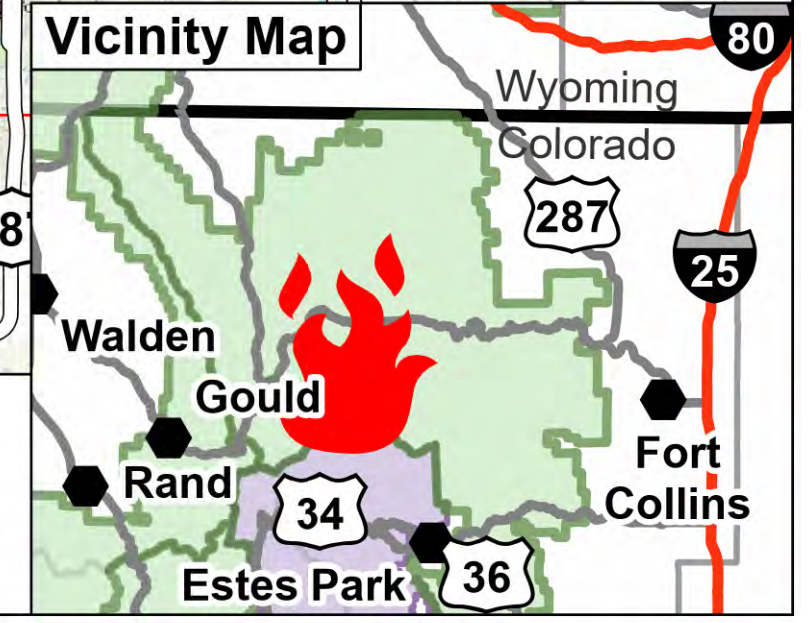

Public Information

10/29/2020

Cameron Peak
CO-ARF-000636
208,663 acres as of 10/24/2020 @ 1703
64% contained

Thompson Zone
WY-MRF-000408
4,346 acres as of 10/24/2020 @ 1555
0% contained

Legend

- Cameron Peak Fire
- National Forest Closure Area, 10/14
- National Park Closure Area, 10/15
- Road Closures
- Contained Line
- Incident Command Post
- Division Break
- Branch Break
- Primary Route
- Trail

PNW2
10/28/2020 2131
NAD 83 UTM Z13N

0 1.5 3 4.5 6 Miles

East Troublesome

Thompson Zone