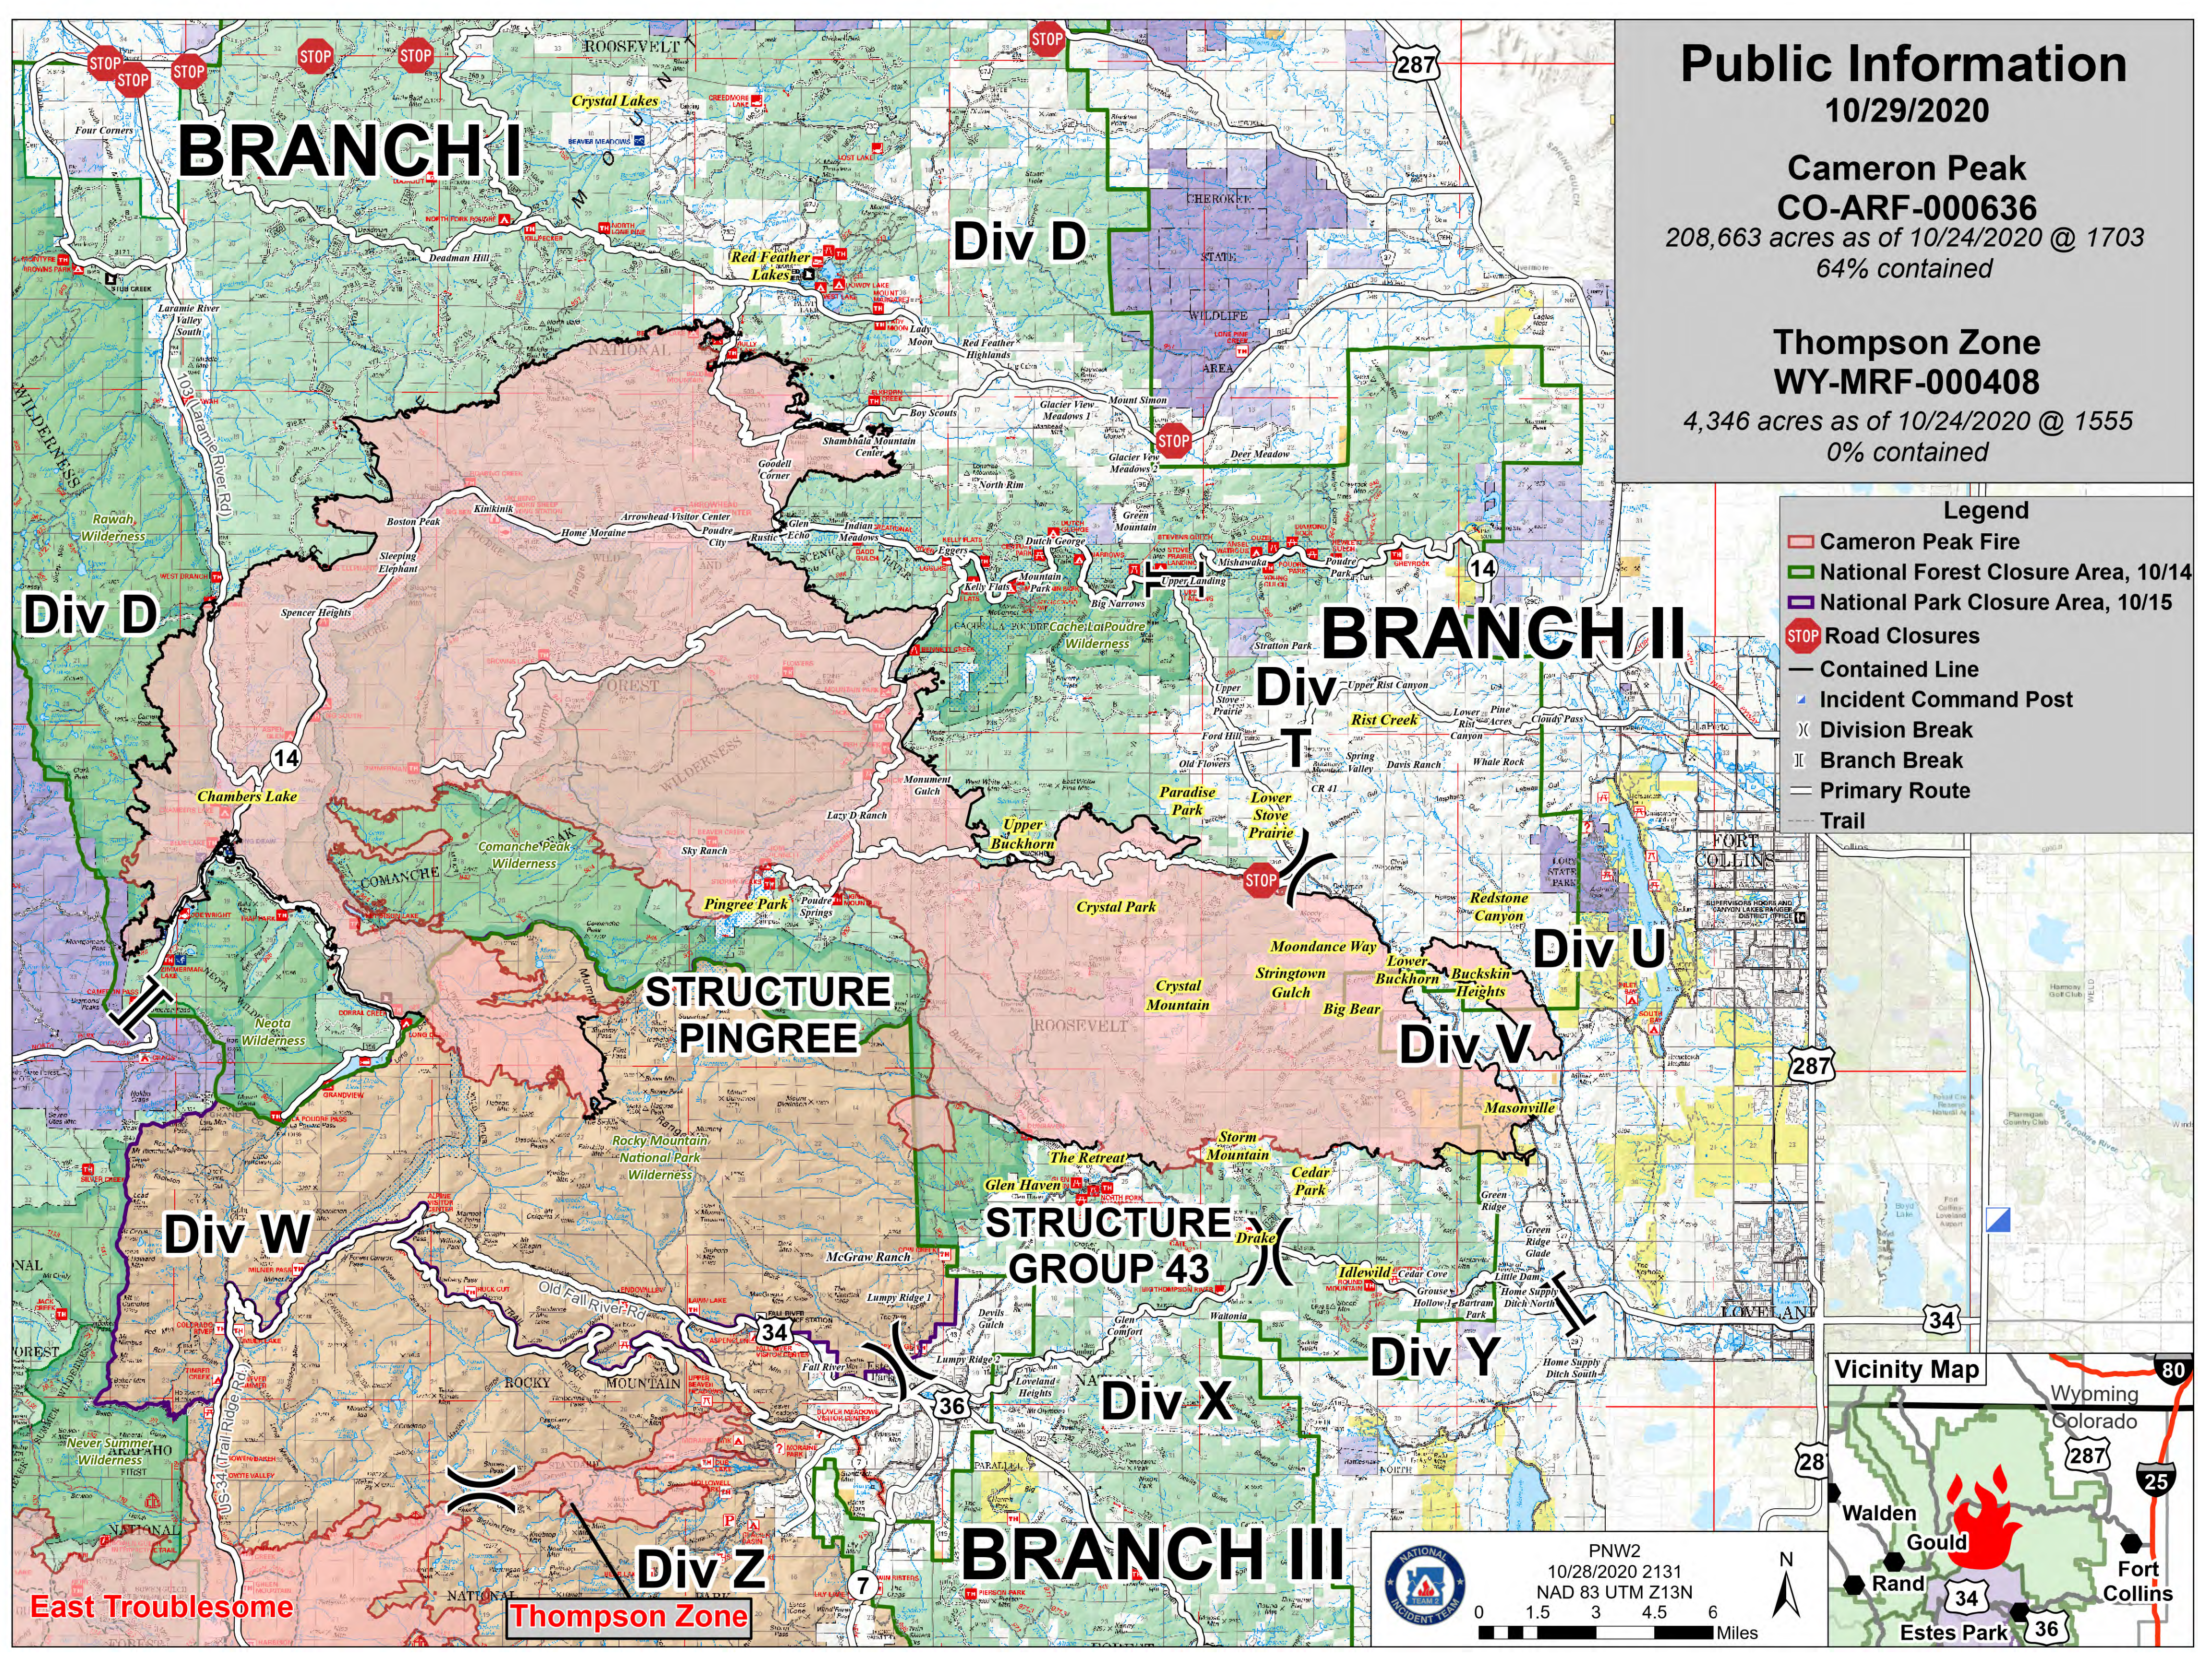

Public Information

10/29/2020

Cameron Peak
CO-ARF-000636
208,663 acres as of 10/24/2020 @ 1703
64% contained

Thompson Zone
WY-MRF-000408
4,346 acres as of 10/24/2020 @ 1555
0% contained

Legend

- Cameron Peak Fire
- National Forest Closure Area, 10/14
- National Park Closure Area, 10/15
- Road Closures
- Contained Line
- Incident Command Post
- Division Break
- Branch Break
- Primary Route
- Trail

PNW2
10/28/2020 2131
NAD 83 UTM Z13N

0 1.5 3 4.5 6 Miles

East Troublesome

Thompson Zone