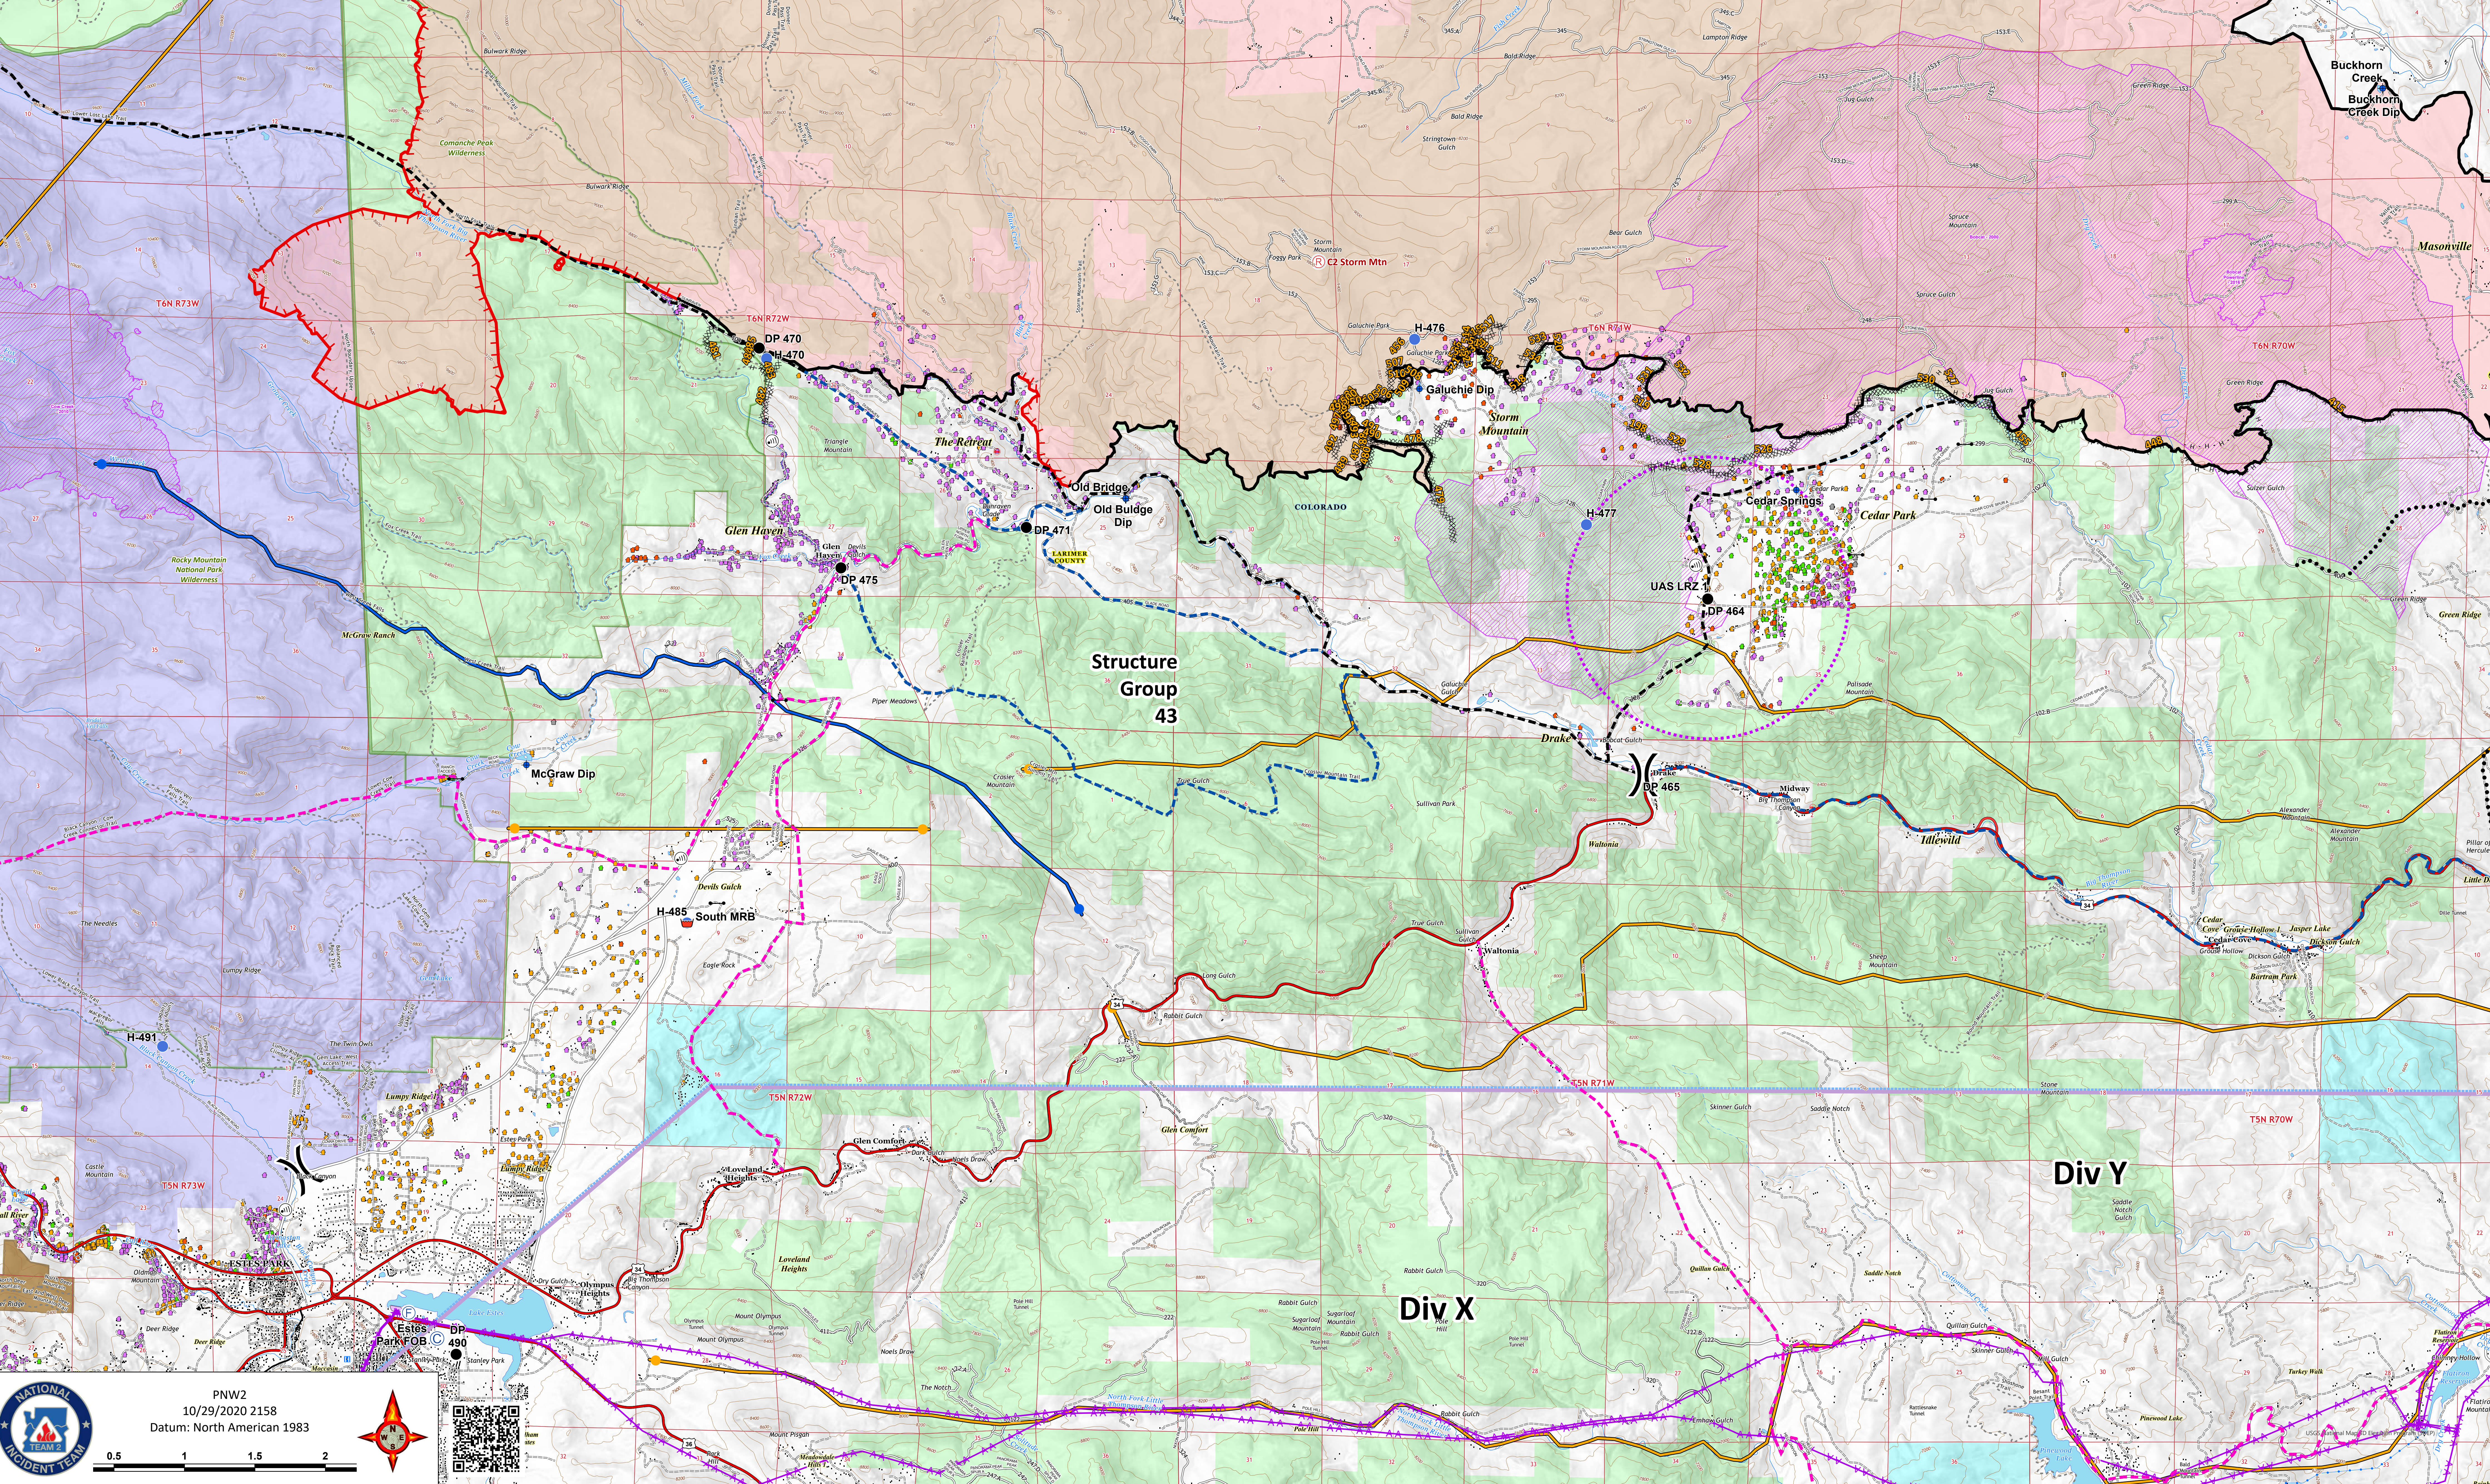

# Divs X & Y

10/30/20

Cameron Peak CO-ARF-000636

MMA Perimeter 10/24/20 @ 1703 208,663 ac.

Thompson Zone WY-MRF-000408

MMA Perimeter 10/24/20 @ 1515 4,346 ac.

- AirLink Repeater
- Repeater
- Camp
- Dip Site
- Drop Point
- Fire Station
- Gate
- Hazard
- Hellspot
- Internet Access
- Repeater
- Retardant/Mud Pit
- Water Source
- Value at Risk
- Other
- Division Break
- Contained Line
- Completed Dozer Line
- Completed Hand Line
- Road as Completed Line
- Proposed Dozer Line
- Uncontrolled Fire Edge
- Access or Improved Road
- Planned Secondary Line
- Temporary Flight Restriction
- UAS Launch and Recovery Zone
- WAPA Transmission Lines
- Wildfire Daily Fire Perimeter
- Fire History
- Fuels Treatments
- Primary Line
- Secondary Line
- Last Chance Line
- Cameron Peak MAPS 10/26
- Active
- Pending
- Structure Triage
- Defensible - Stand Alone
- Defensible - Prep and Hold
- Non-Defensible - Prep and Leave
- Non-Defensible - Rescue Drive-By
- Unknown

PNW2  
10/29/2020 2158  
Datum: North American 1983