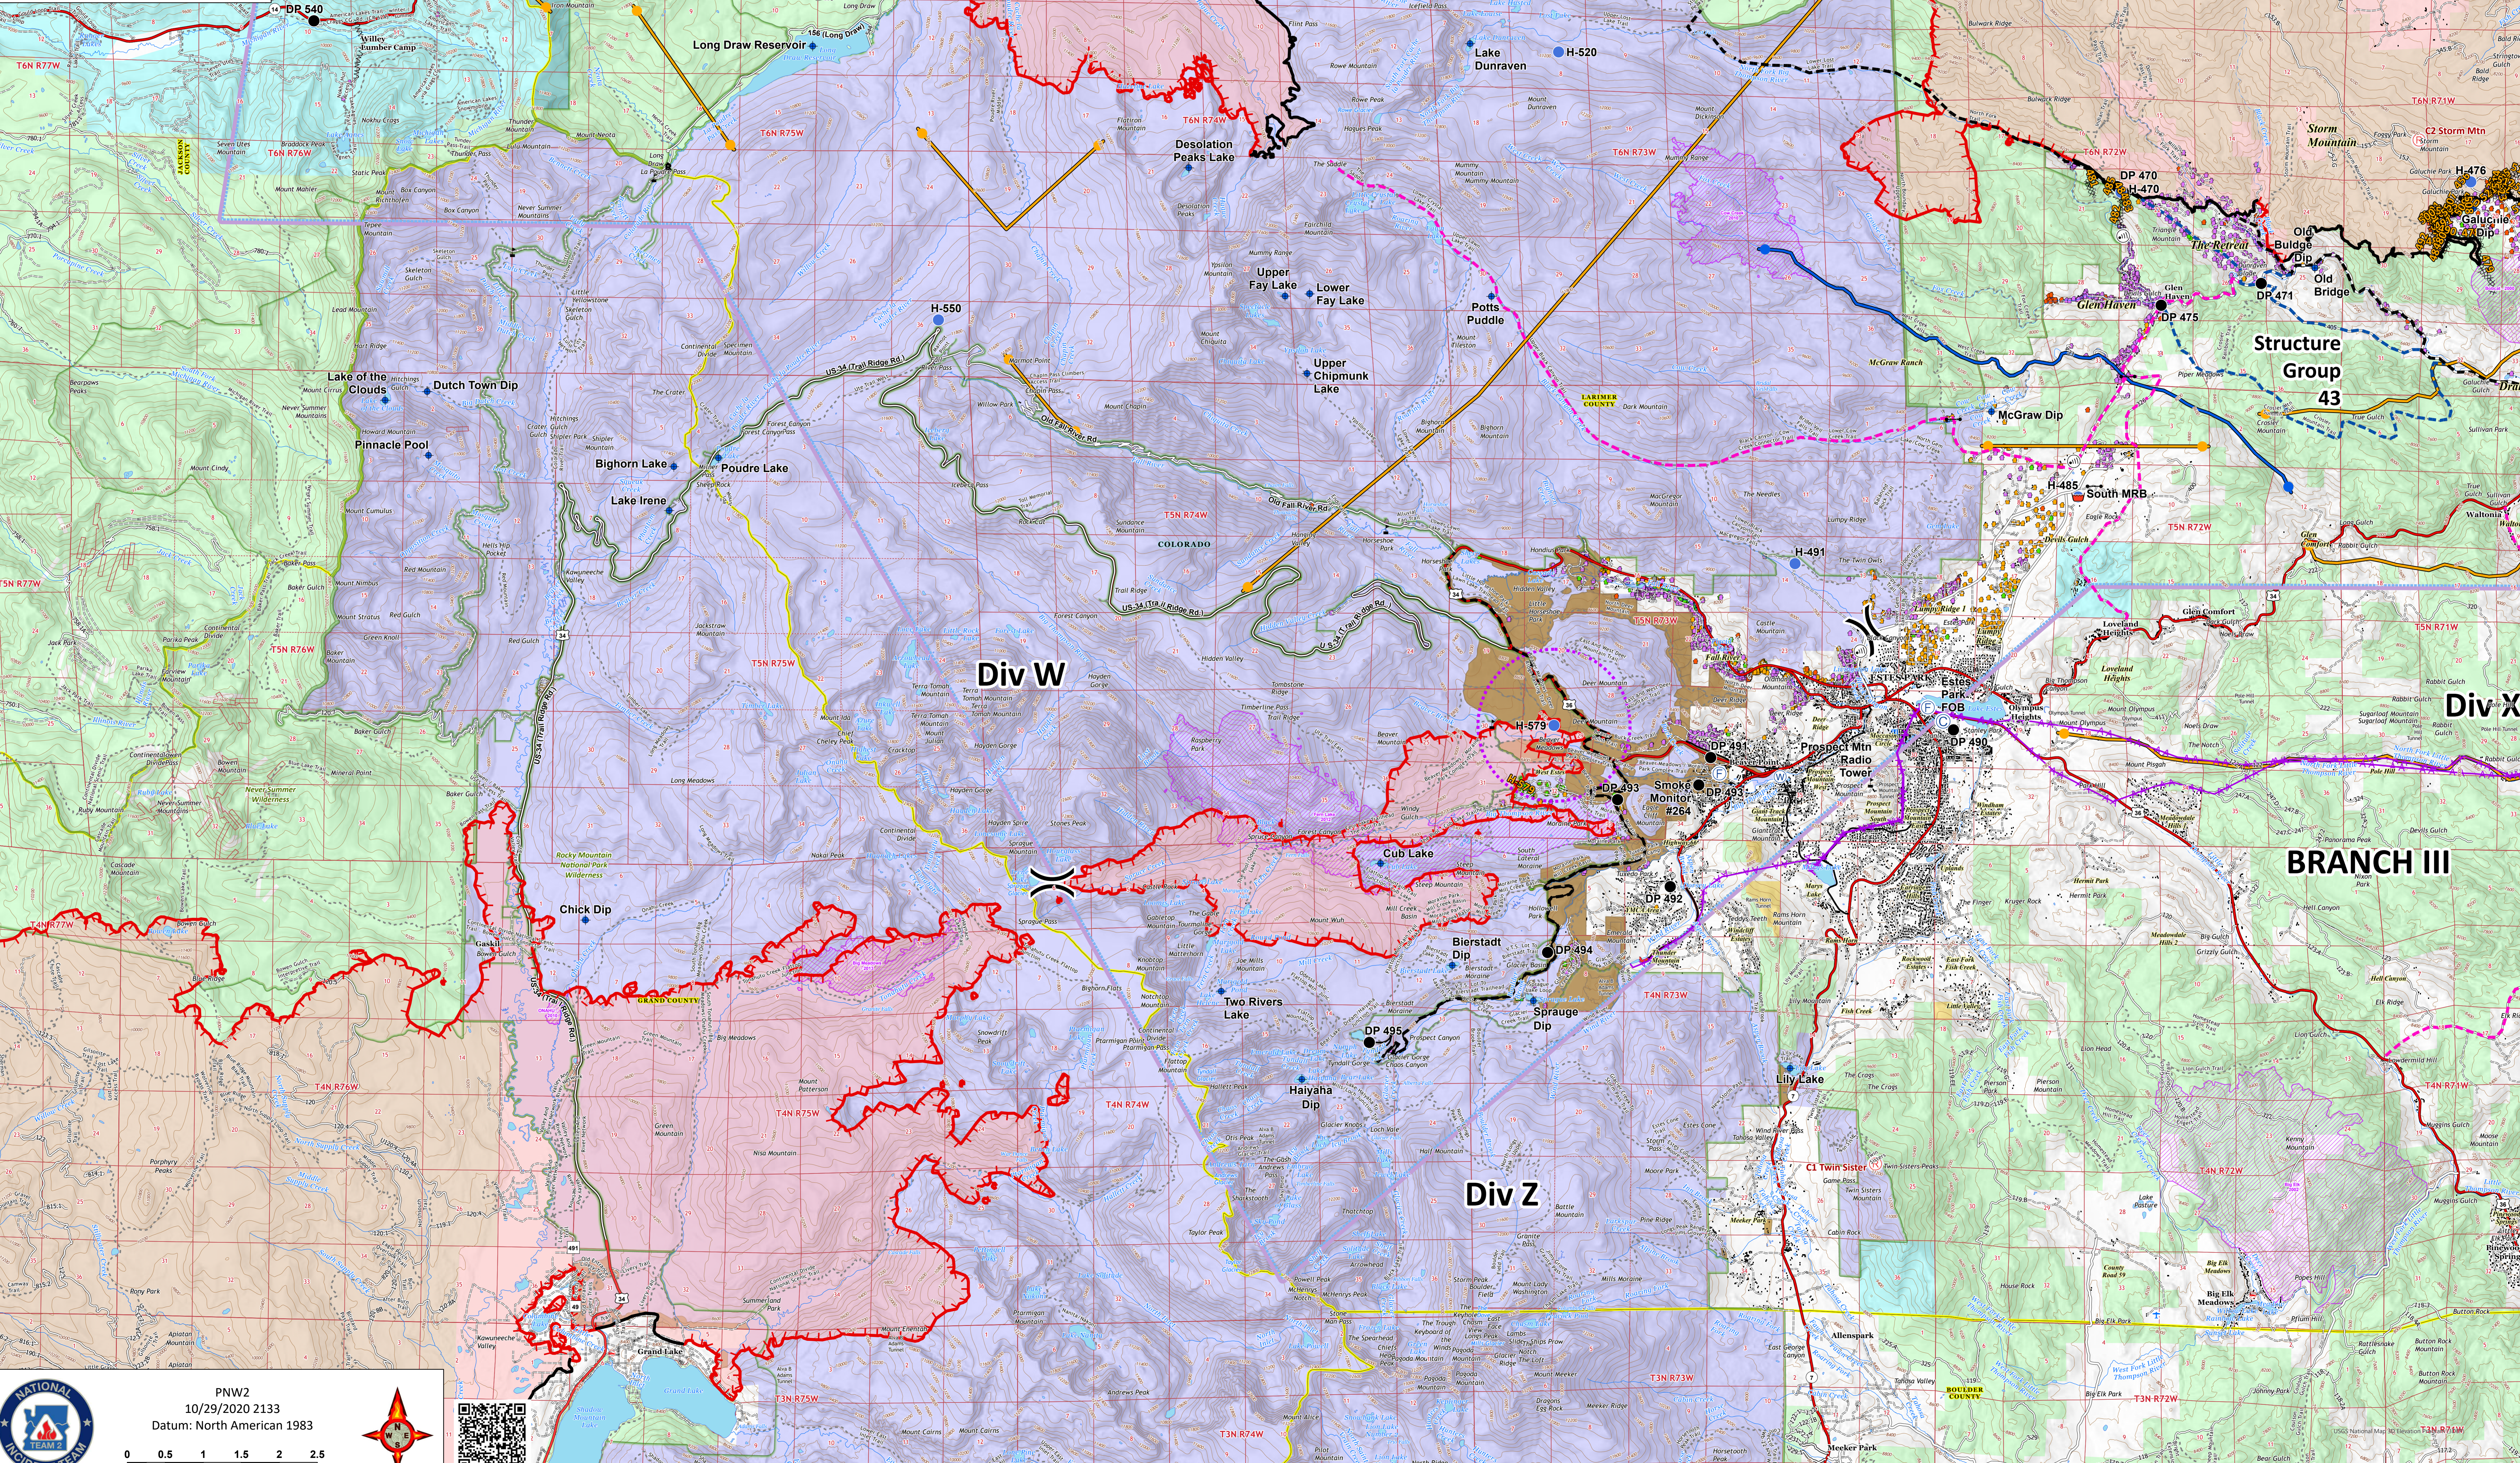

# Ops RMNP

10/30/20

Cameron Peak CO-ARF-000636

MMA Perimeter 10/24/20 @ 1703 208,663 ac.

Thompson Zone WY-MRF-000408

MMA Perimeter 10/24/20 @ 1515 4,346 ac.

- AirLink Repeater
- Repeater
- Camp
- Dip Site
- Drop Point
- Fire Station
- Gate
- Helispot
- Internet Access
- Mobile Weather Unit
- Repeater
- Resource Location
- Retardant/Mud Pit
- Water Source
- Value at Risk
- Other
- Division Break
- Branch Break
- Contained Line
- Completed Dozer Line
- Completed Hand Line
- Road as Completed Line
- Uncontrolled Fire Edge
- Access or Improved Road
- Line Break Completed
- Fire Break Planned or Incomplete
- Temporary Flight Restriction
- UAS Launch and Recovery Zone
- WAPA Transmission Lines
- Wildfire Daily Fire Perimeter
- Fire History
- Fuels Treatments
- Primary Line
- Secondary Line
- Last Chance Line
- Cameron Peak MAPS 10/26
- Active
- Pending
- Structure Triage
- Defensible - Stand Alone
- Defensible - Prep and Hold
- Non-Defensible - Prep and Leave
- Non-Defensible - Rescue Drive-By
- Unknown

PNW2  
10/29/2020 2133  
Datum: North American 1983