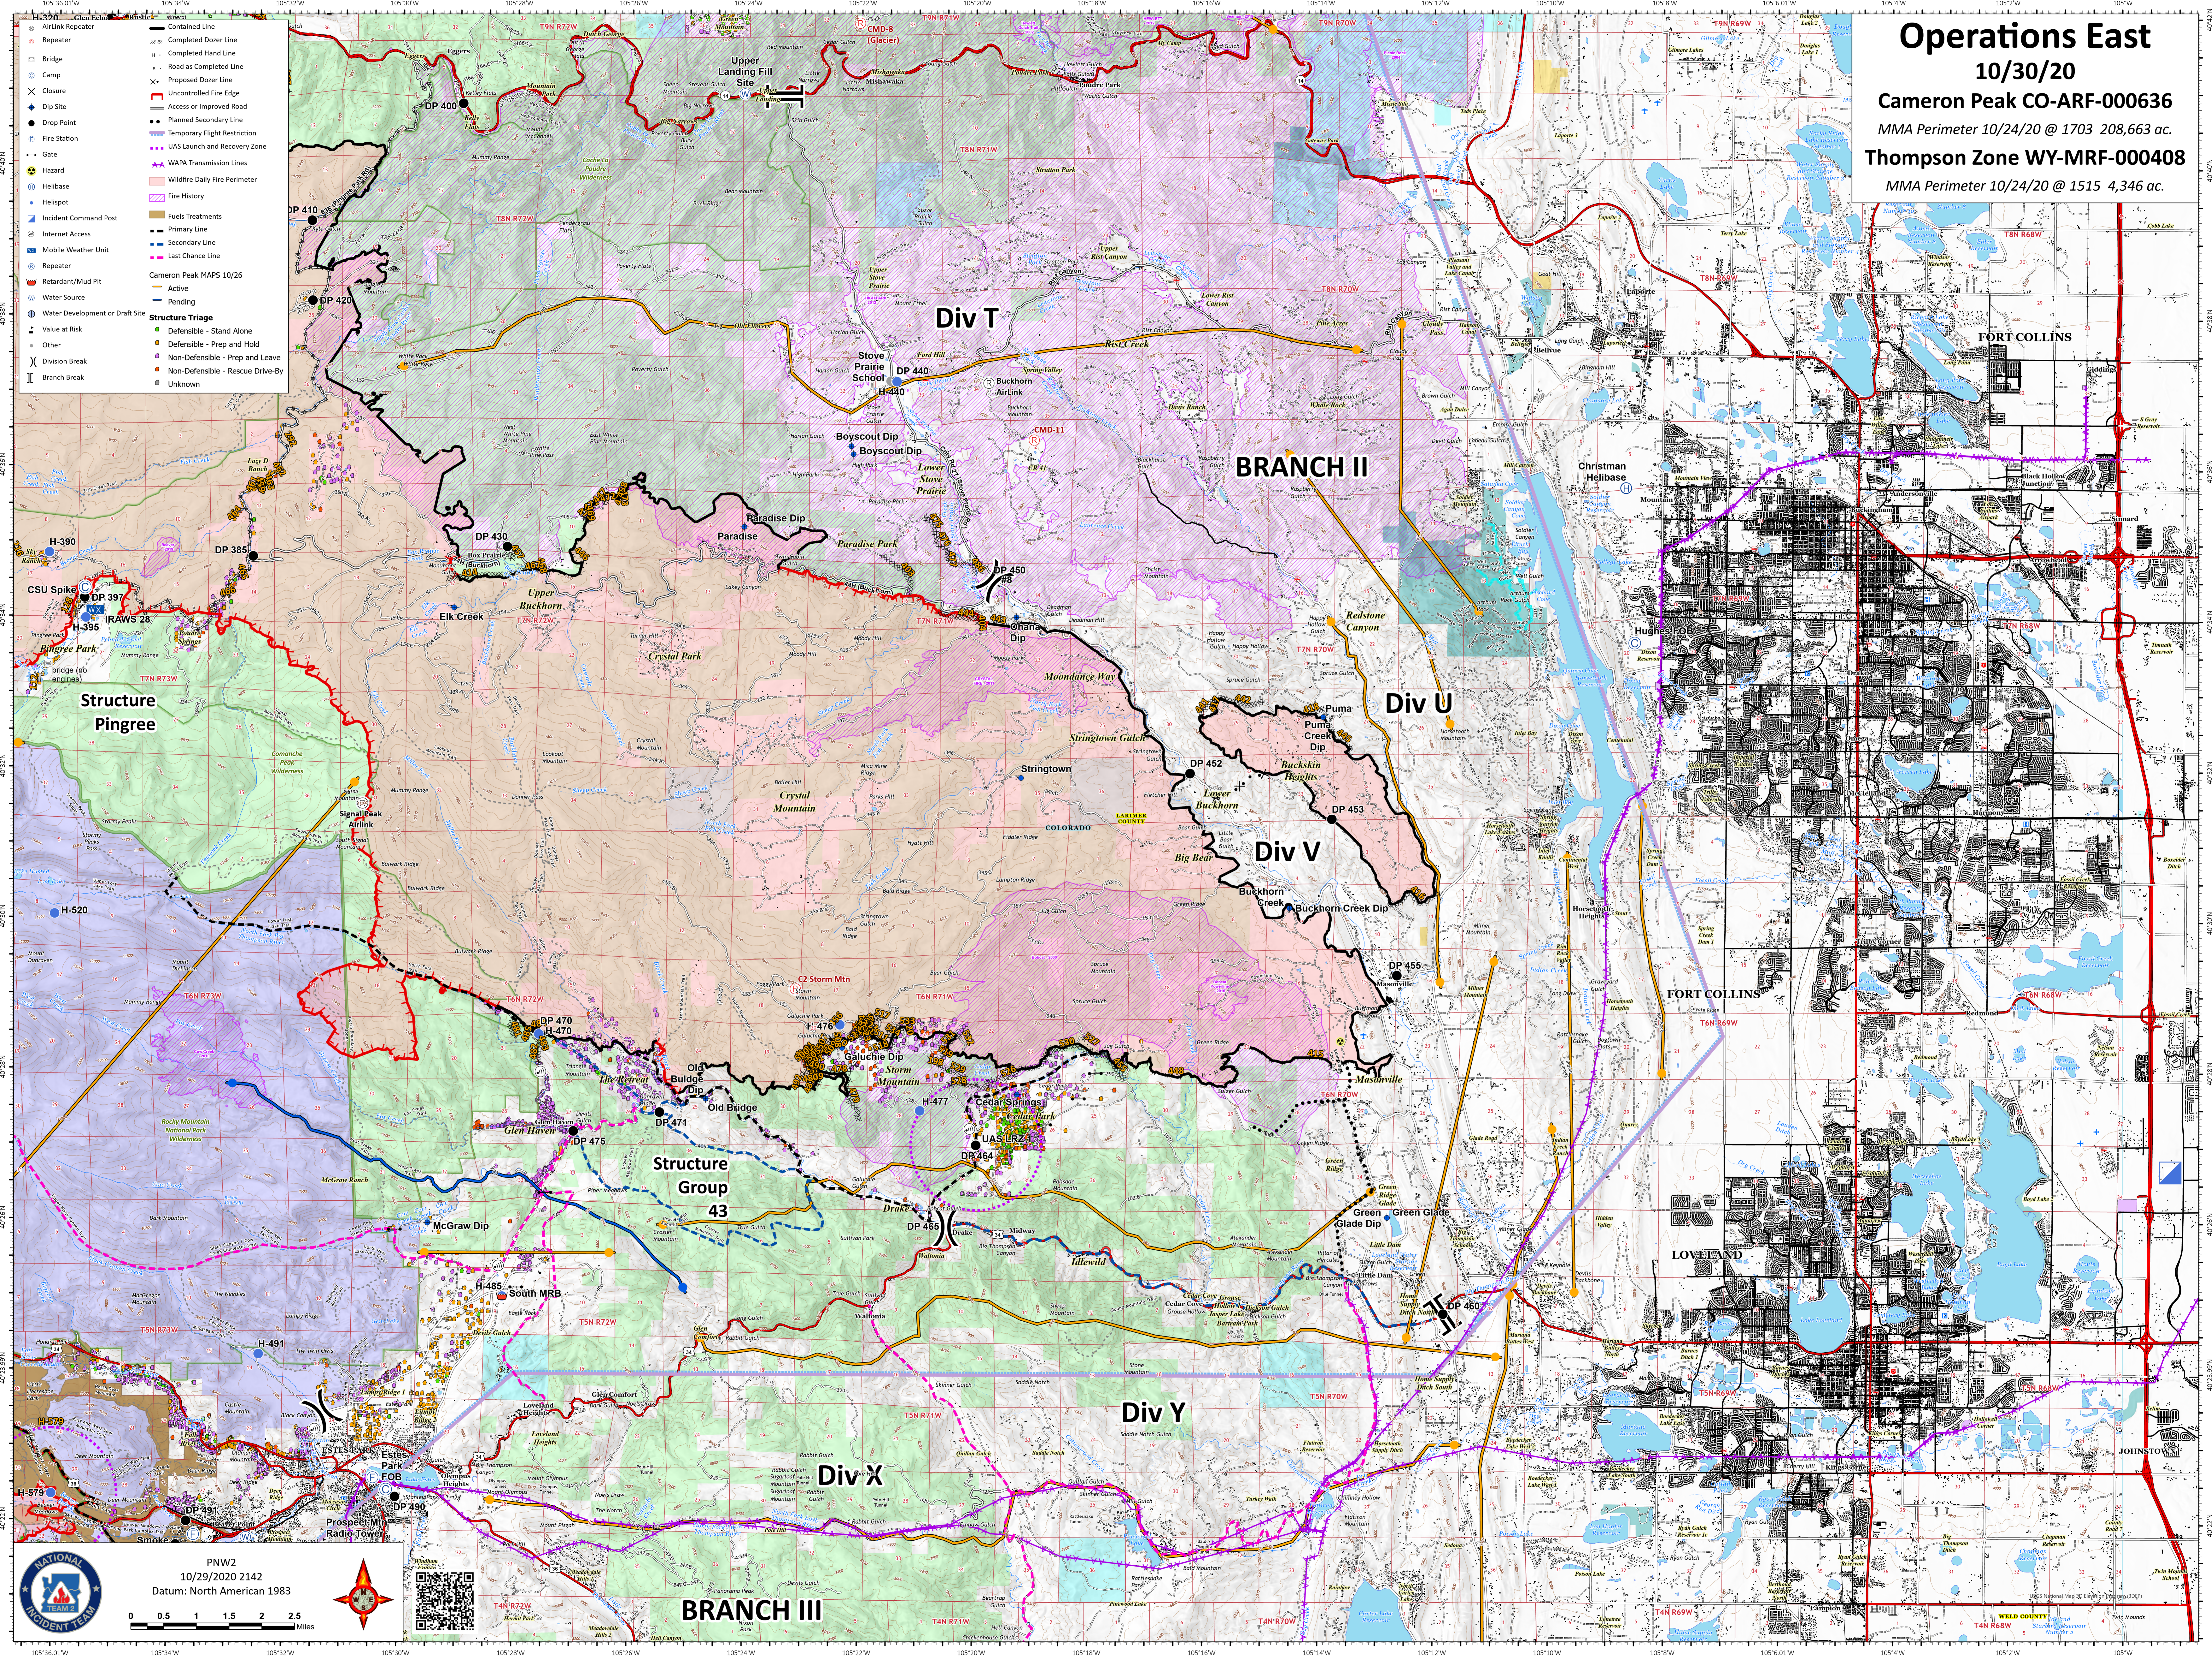

Operations East

10/30/20

Cameron Peak CO-ARF-000636

MMA Perimeter 10/24/20 @ 1703 208,663 ac.

Thompson Zone WY-MRF-000408

MMA Perimeter 10/24/20 @ 1515 4,346 ac.

- AirLink Repeater
 - Repeater
 - Bridge
 - Camp
 - Closure
 - Dip Site
 - Drop Point
 - Fire Station
 - Hazard
 - Helibase
 - Helispot
 - Incident Command Post
 - Internet Access
 - Mobile Weather Unit
 - Repeater
 - Retardant/Mud Pit
 - Water Source
 - Water Development or Draft Site
 - Structure Triage
 - Value at Risk
 - Other
 - Division Break
 - Branch Break
- Cameron Peak MAPS 10/26
- Active
 - Pending
- Structure Triage
- Defensible - Stand Alone
 - Defensible - Prep and Hold
 - Non-Defensible - Prep and Leave
 - Non-Defensible - Rescue Drive-By
 - Unknown

PNW2
10/29/2020 2142
Datum: North American 1983

0 0.5 1 1.5 2 Miles

WELD COUNTY