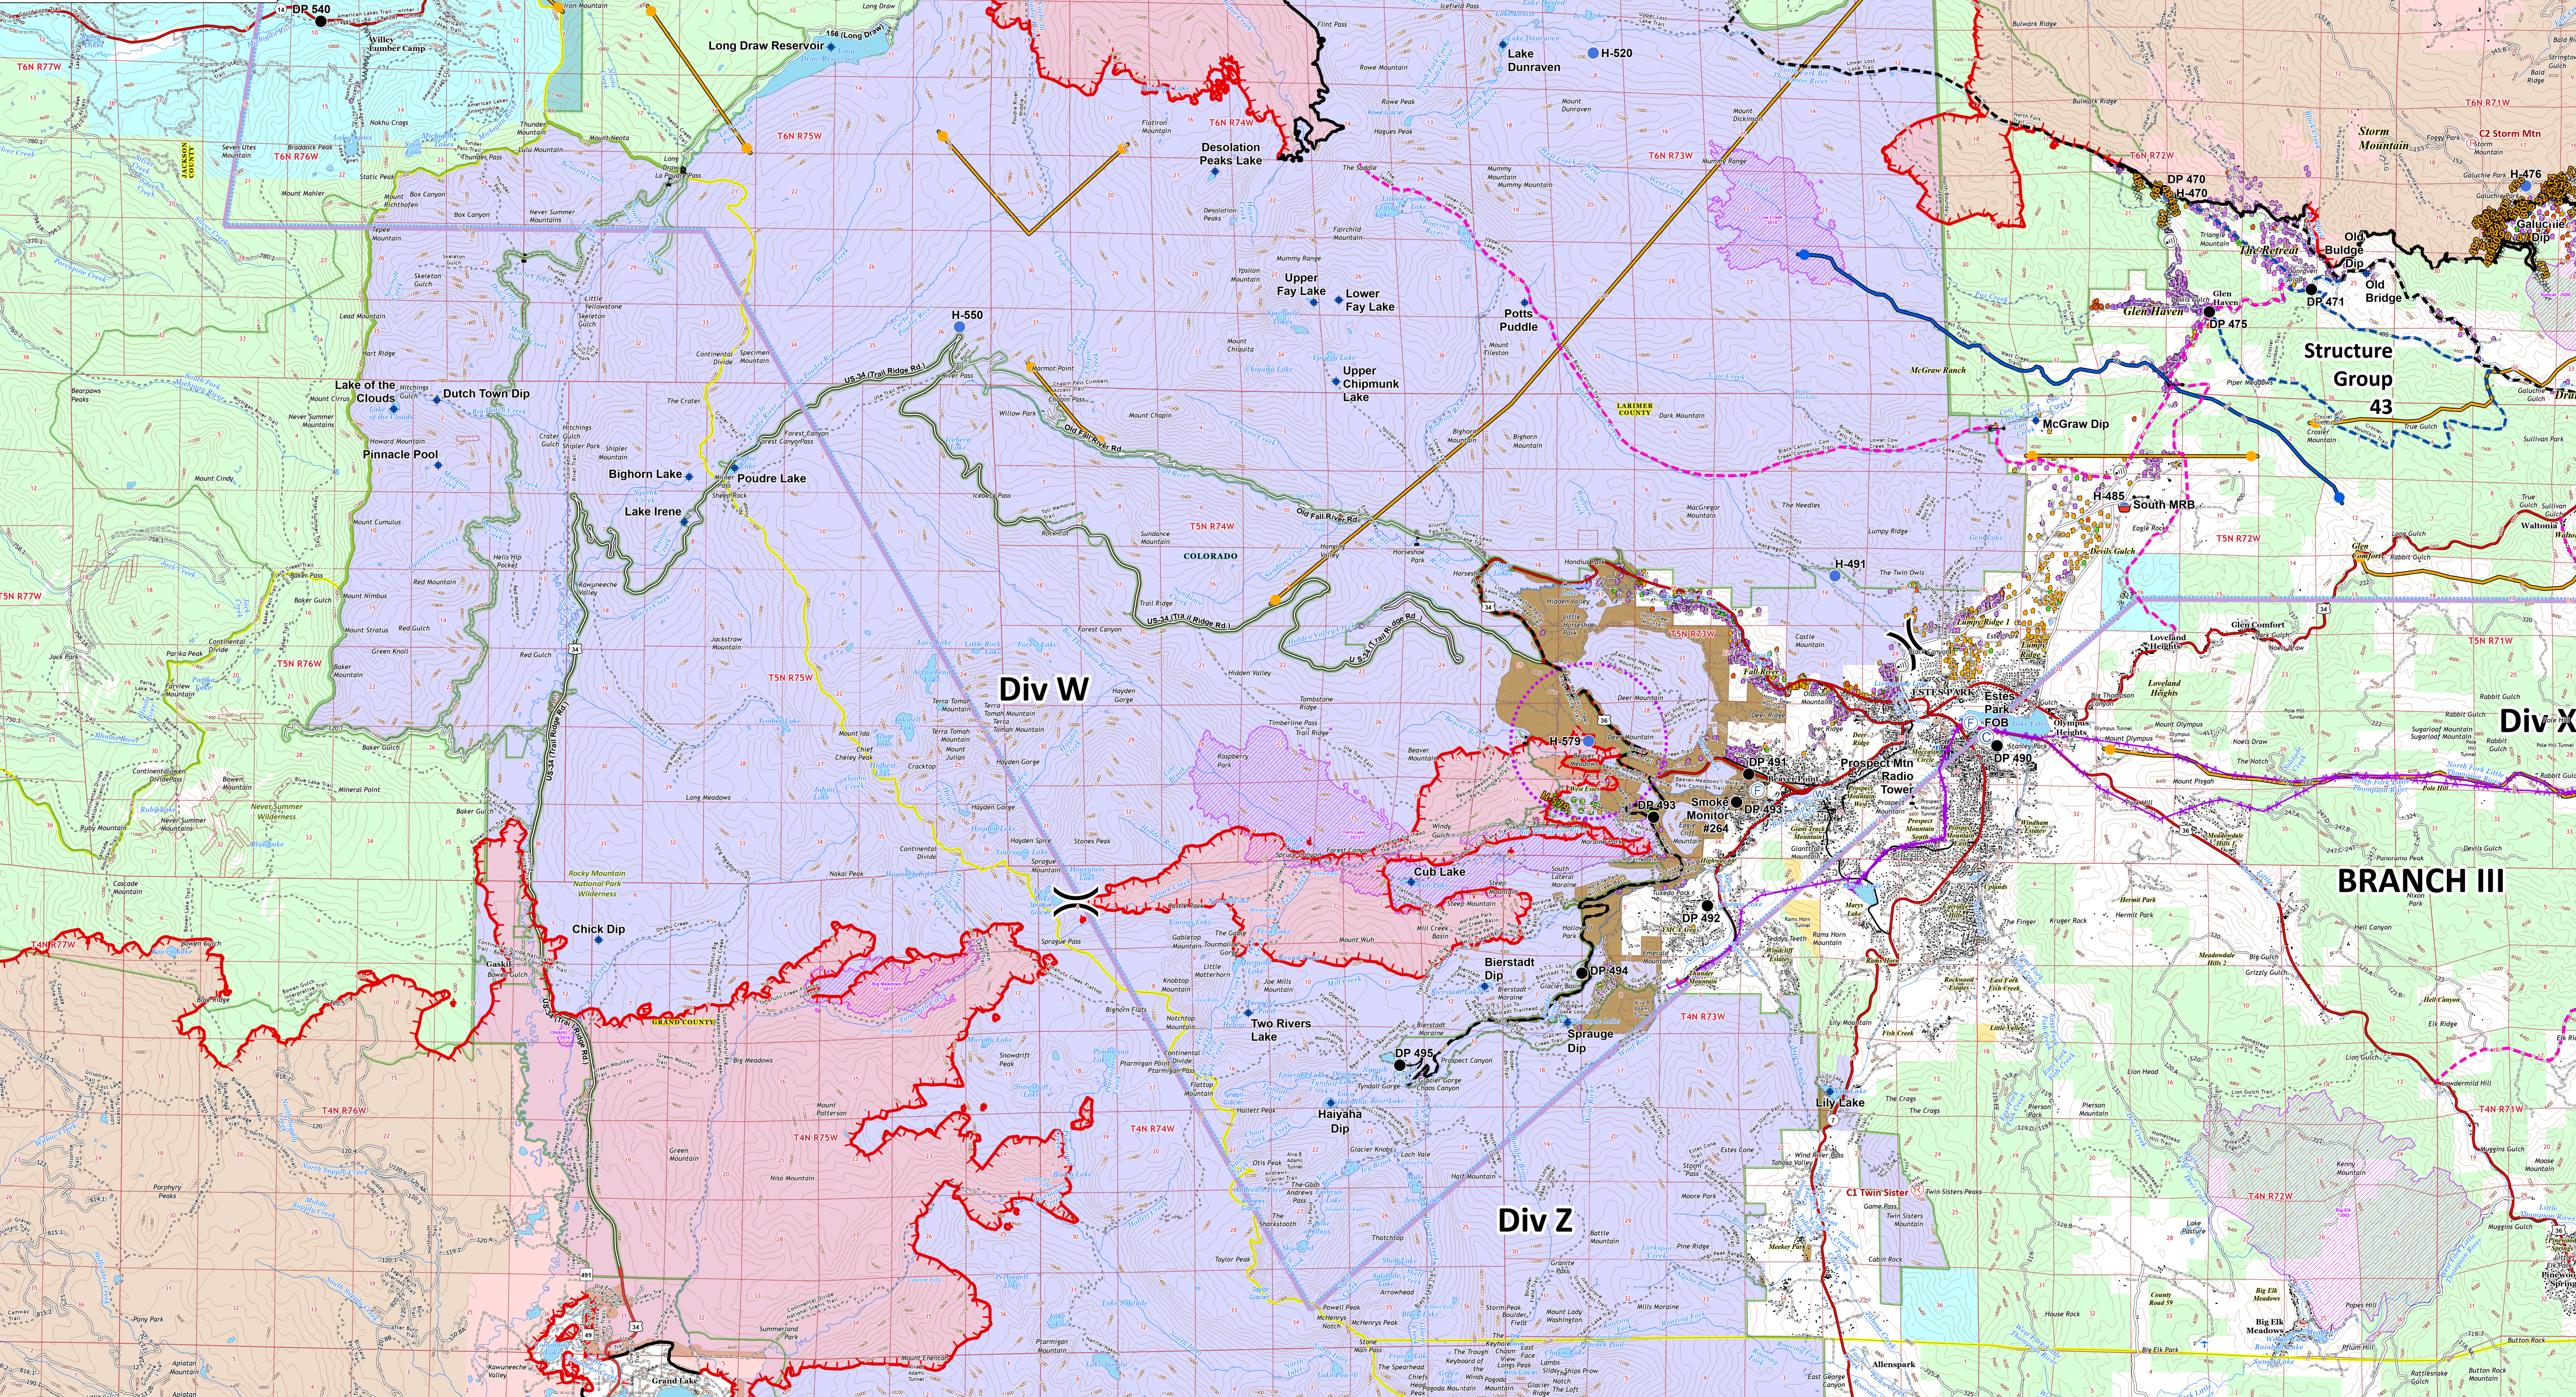

Ops RMNP

10/30/20

Cameron Peak CO-ARF-000636

MMA Perimeter 10/24/20 @ 1703 208,663 ac.

Thompson Zone WY-MRF-000408

MMA Perimeter 10/24/20 @ 1515 4,346 ac.

- AirLink Repeater
- Repeater
- Dip Site
- Fire Station
- Gate
- Heliport
- Internet Access
- Mobile Weather Unit
- Repeater
- Resource Location
- Retardant/Mud Pit
- Water Source
- Value at Risk
- Other
- Division Break
- Branch Break
- Contained Line
- Completed Dozer Line
- Completed Hand Line
- Road as Completed Line
- Uncontrolled Fire Edge
- Access or Improved Road
- Line Break Completed
- Fire Break Planned or Incomplete
- Temporary Flight Restriction
- UAS Launch and Recovery Zone
- WAPA Transmission Lines
- Wildfire Daily Fire Perimeter
- Fire History
- Fuels Treatments
- Primary Line
- Secondary Line
- Last Chance Line
- Cameron Peak MAPS 10/26
- Active
- Pending
- Structure Triage
- Defensible - Stand Alone
- Defensible - Prep and Hold
- Non-Defensible - Prep and Leave
- Non-Defensible - Rescue Drive-By
- Unknown

PNW2
10/29/2020 2147
Datum: North American 1983

0 0.5 1 1.5 2 2.5 Miles