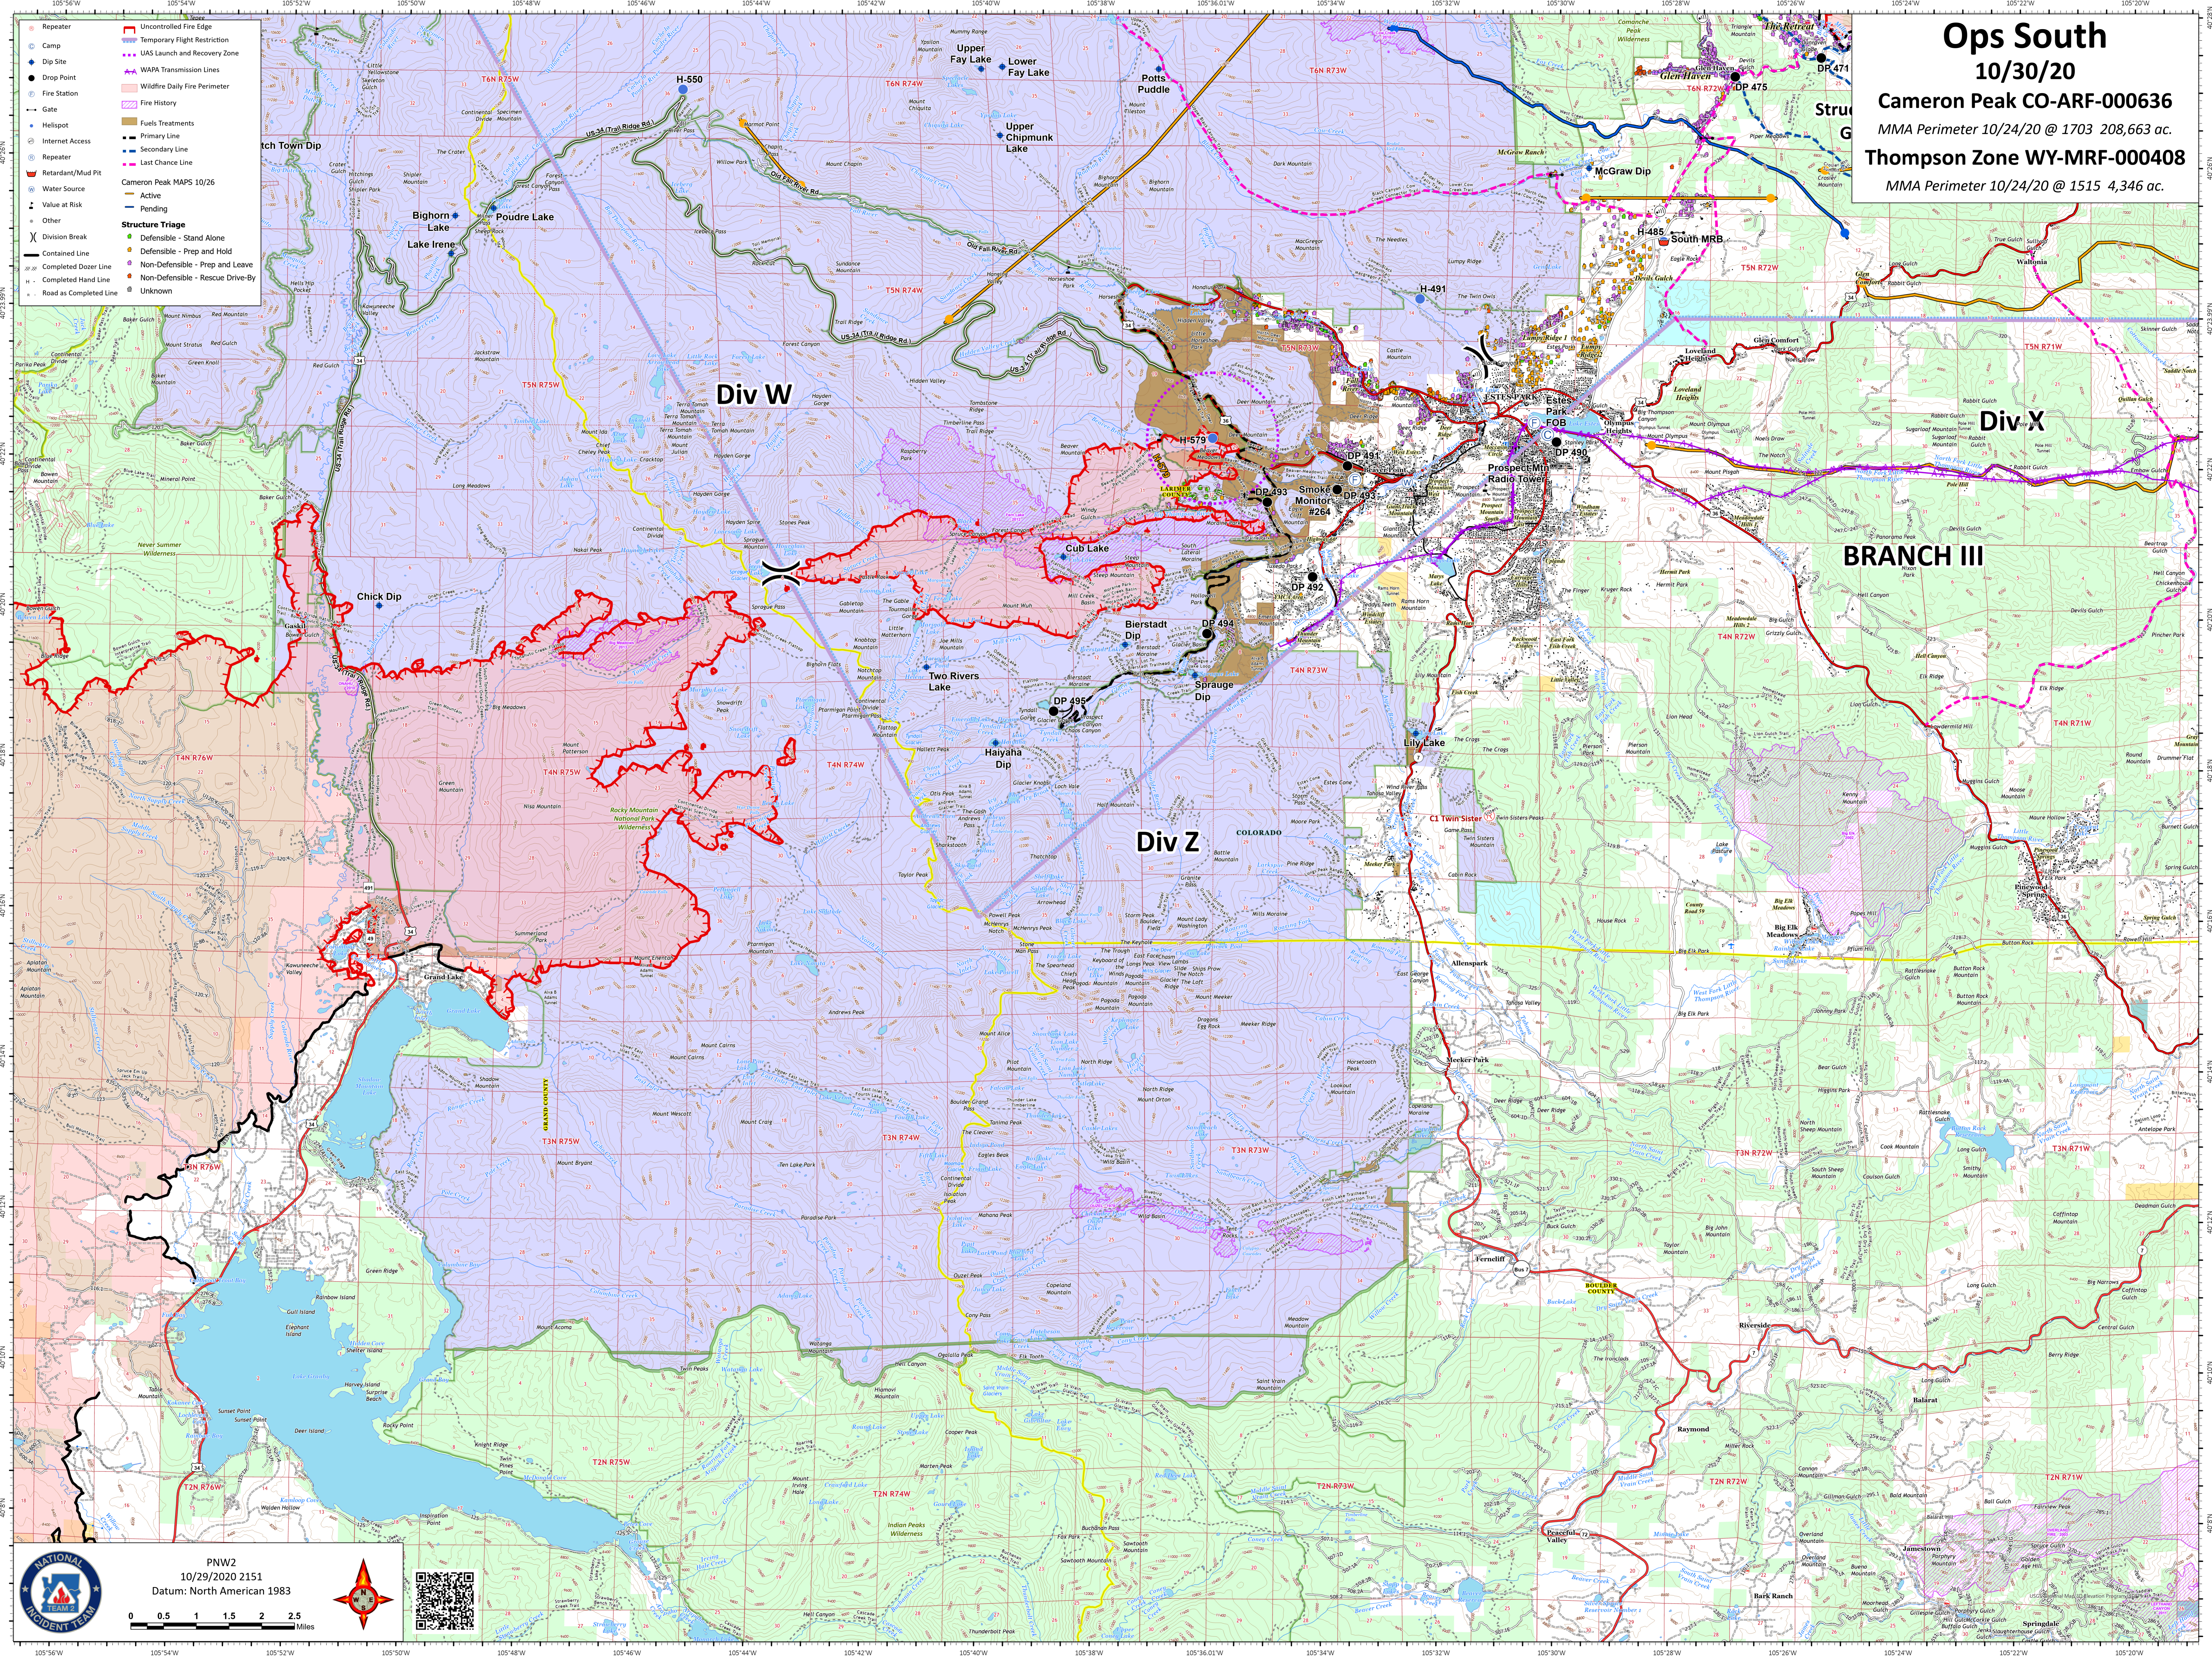

Ops South

10/30/20

Cameron Peak CO-ARF-000636

MMA Perimeter 10/24/20 @ 1703 208,663 ac.

Thompson Zone WY-MRF-000408

MMA Perimeter 10/24/20 @ 1515 4,346 ac.

- Repeater
- Camp
- Dip Site
- Drop Point
- Fire Station
- Gate
- Helispot
- Internet Access
- Repeater
- Retardant/Mud Pit
- Water Source
- Value at Risk
- Other
- Division Break
- Contained Line
- Completed Dozer Line
- Completed Hand Line
- Road as Completed Line
- Uncontrolled Fire Edge
- Temporary Flight Restriction
- UAS Launch and Recovery Zone
- WAPA Transmission Lines
- Wildfire Daily Fire Perimeter
- Fire History
- Fuels Treatments
- Primary Line
- Secondary Line
- Last Chance Line
- Cameron Peak MAPS 10/26
- Active
- Pending
- Structure Triage
- Defensible - Stand Alone
- Defensible - Prep and Hold
- Non-Defensible - Prep and Leave
- Non-Defensible - Rescue Drive-By
- Unknown

 PNW2
10/29/2020 2151
Datum: North American 1983