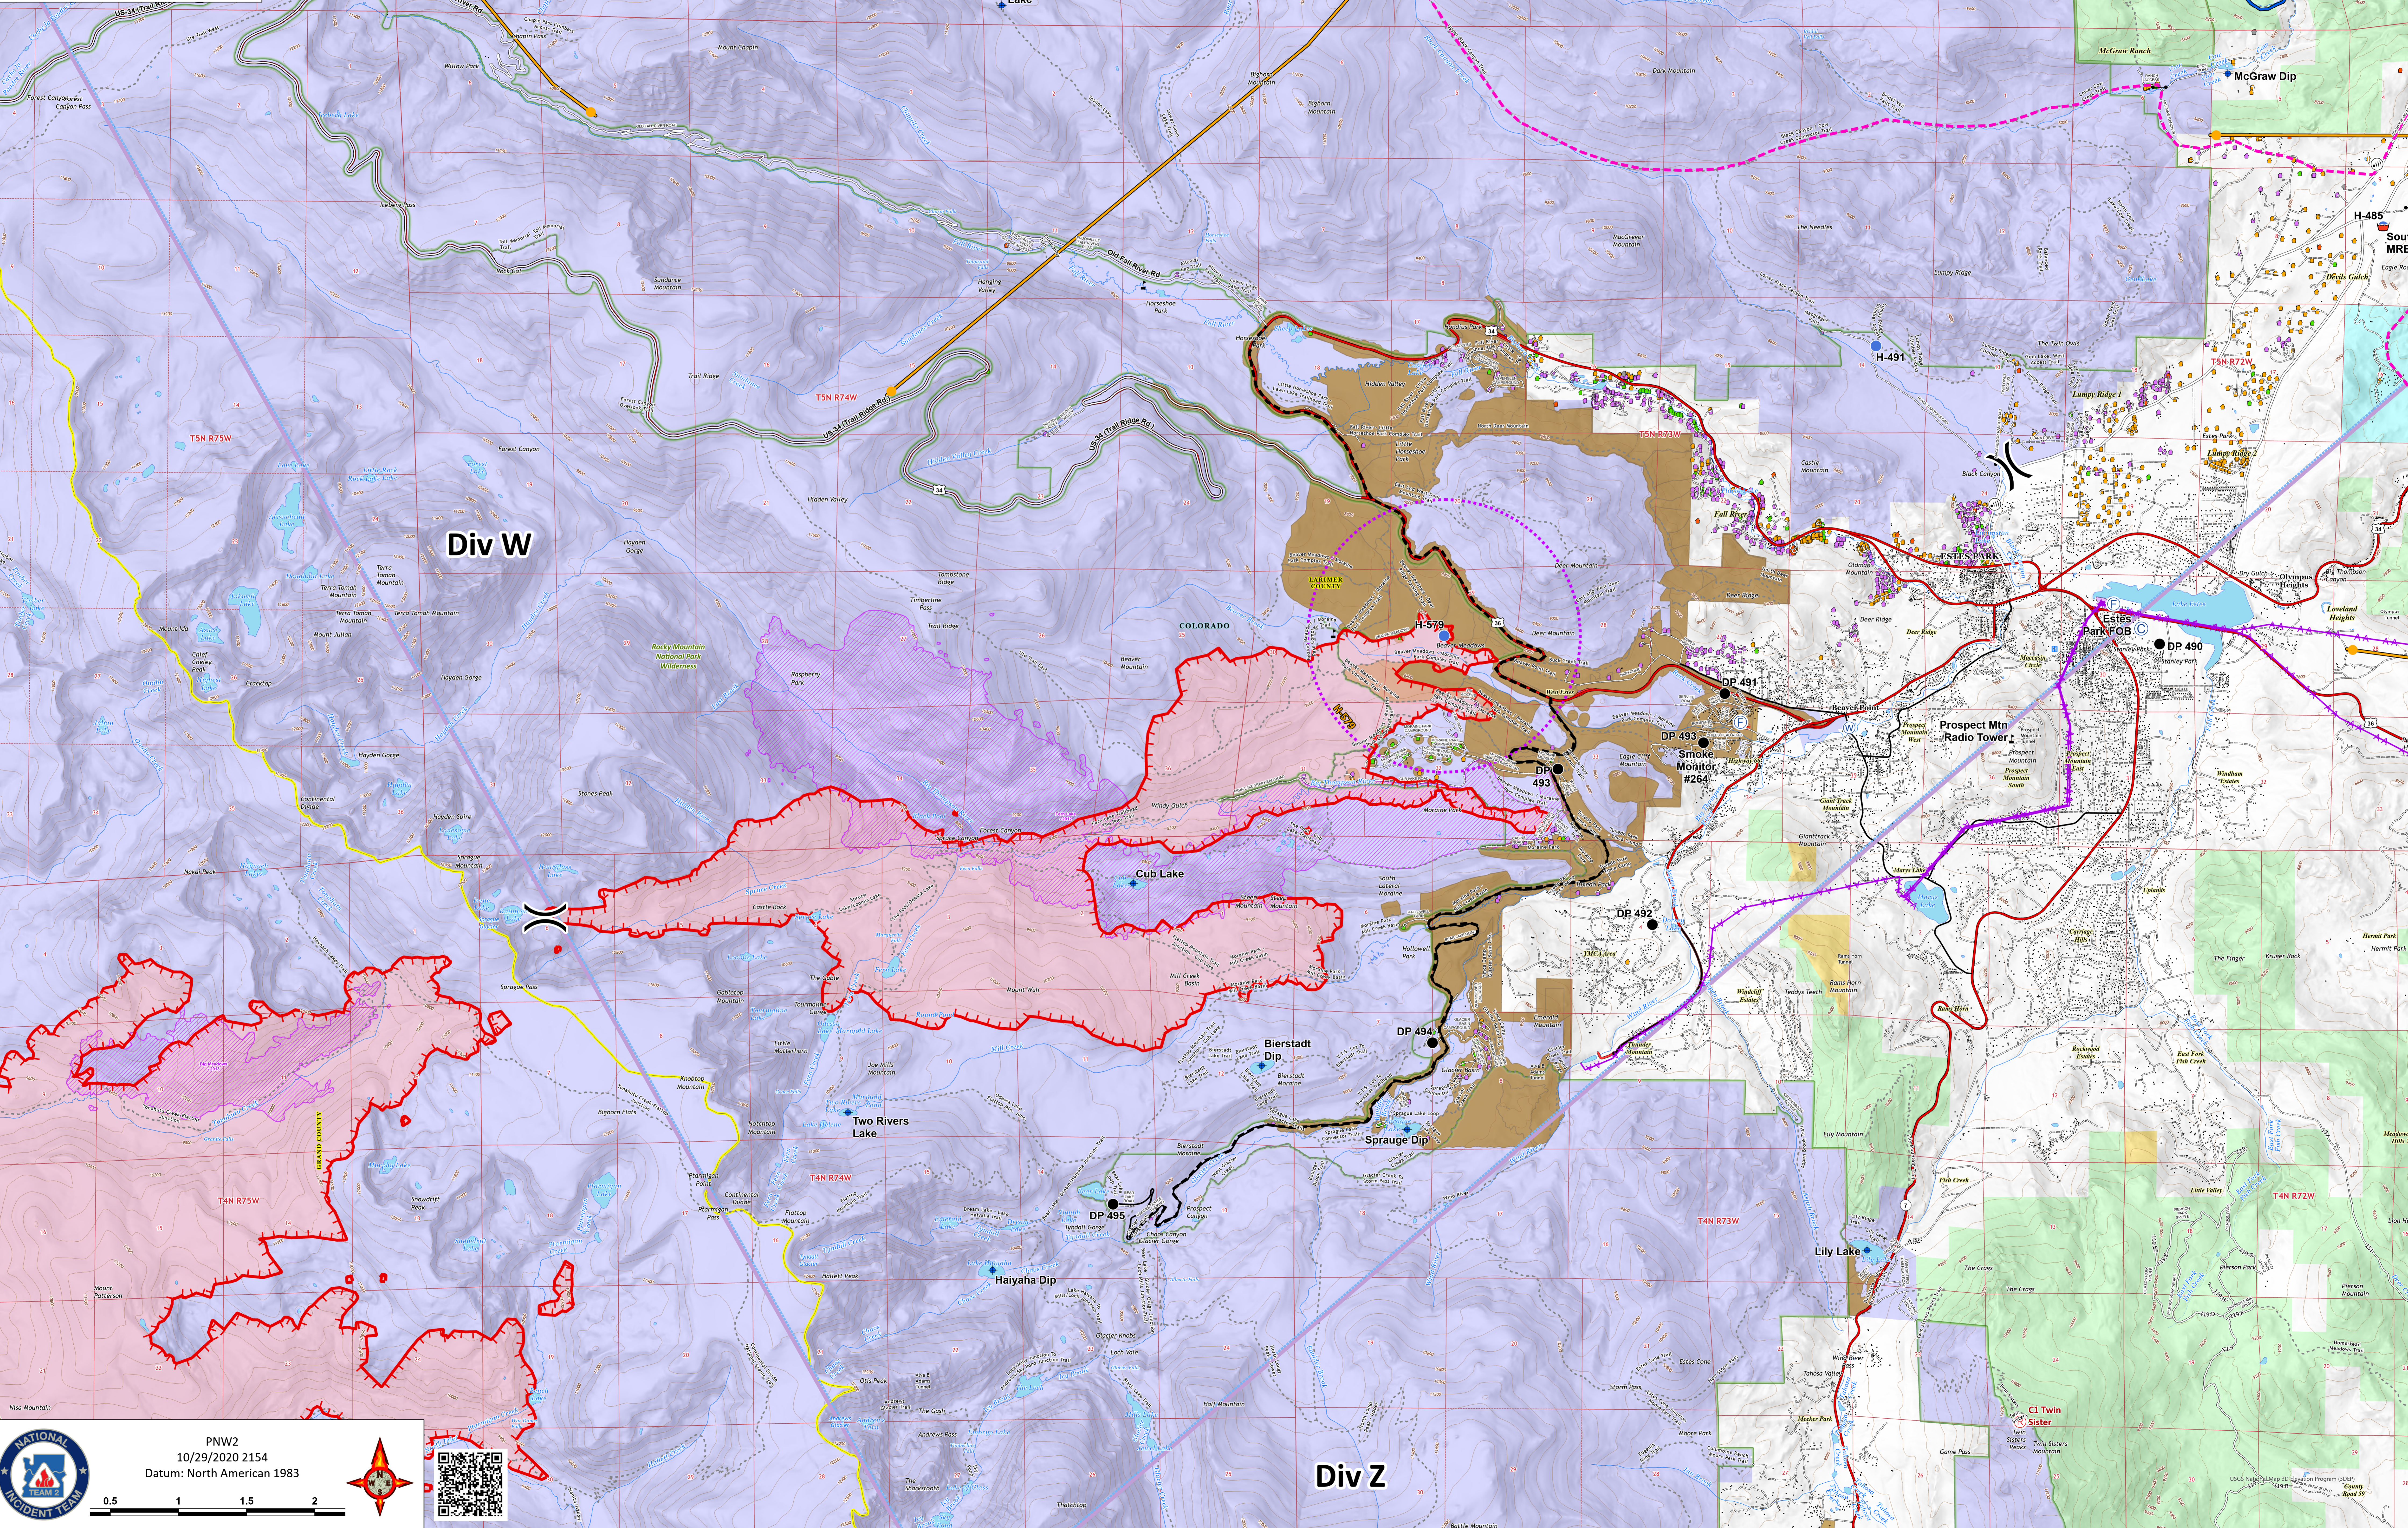

# Thompson Zone

10/30/20

Cameron Peak CO-ARF-000636

MMA Perimeter 10/24/20 @ 1703 208,663 ac.

Thompson Zone WY-MRF-000408

MMA Perimeter 10/24/20 @ 1515 4,346 ac.

- Repeater
- Camp
- Dip Site
- Drop Point
- Fire Station
- Gate
- Helispot
- Internet Access
- Repeater
- Retardant/Mud Pit
- Water Source
- Value at Risk
- Other
- Division Break
- Uncontrolled Fire Edge
- Temporary Flight Restriction
- UAS Launch and Recovery Zone
- WAPA Transmission Lines
- Wildfire Daily Fire Perimeter
- Fuels Treatments
- Primary Line
- Last Chance Line
- Cameron Peak MAPS 10/26
- Active
- Pending
- Structure Triage
- Defensible - Stand Alone
- Defensible - Prep and Hold
- Non-Defensible - Prep and Leave
- Non-Defensible - Rescue Drive-By
- Unknown

 **PNW2**  
10/29/2020 2154  
Datum: North American 1983

0.5 1 1.5 2

USGS National Map Information Program (NMIP)  
© 2018