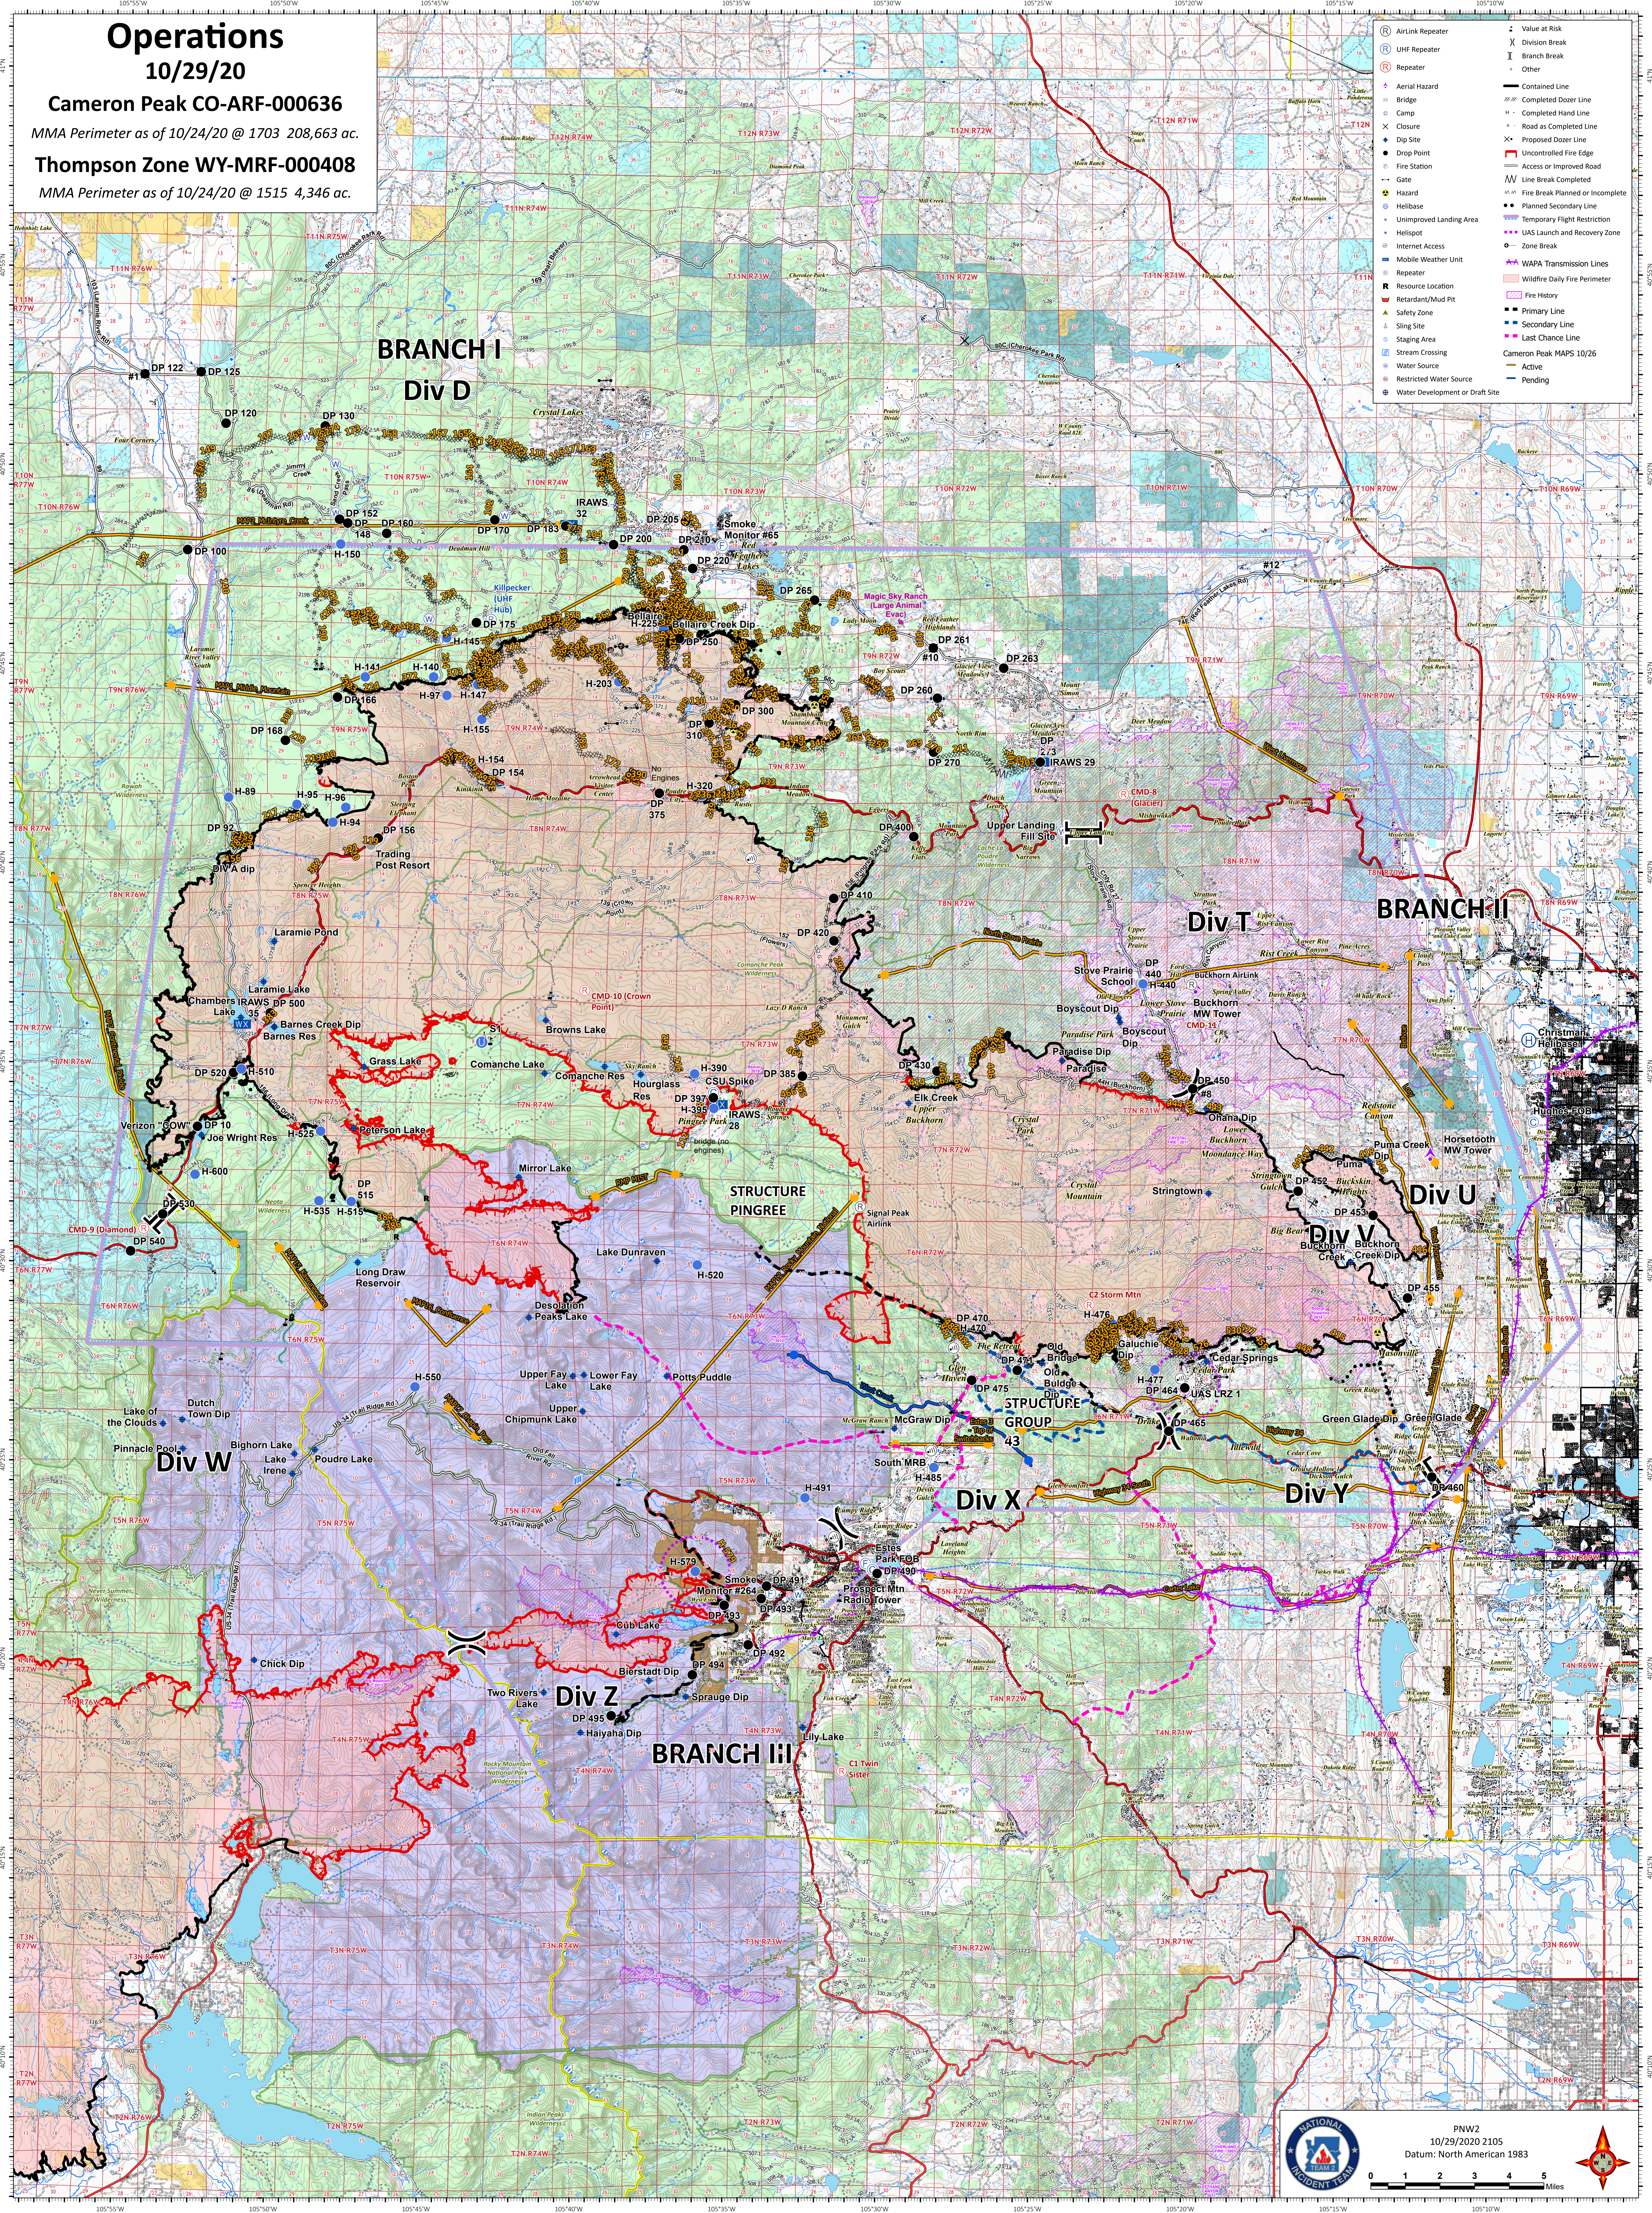

Operations

10/29/20

Cameron Peak CO-ARF-000636

MMA Perimeter as of 10/24/20 @ 1703 208,663 ac.

Thompson Zone WY-MRF-000408

MMA Perimeter as of 10/24/20 @ 1515 4,346 ac.

- AirLink Repeater
- UHF Repeater
- Repeater
- Aerial Hazard
- Bridge
- Camp
- Closure
- Dip Site
- Drop Point
- Fire Station
- Gate
- Hazard
- Helibase
- Unimproved Landing Area
- Helispot
- Internet Access
- Mobile Weather Unit
- Resource Location
- Retardant/Mud Pit
- Safety Zone
- Sling Site
- Staging Area
- Stream Crossing
- Water Source
- Restricted Water Source
- Water Development or Draft Site
- Value at Risk
- Division Break
- Branch Break
- Other
- Contained Line
- Completed Dozer Line
- Completed Hand Line
- Road as Completed Line
- Proposed Dozer Line
- Uncollected Fire Edge
- Access or Improved Road
- Line Break Completed
- Fire Break Planned or Incomplete
- Planned Secondary Line
- Temporary Flight Restriction
- UAS Launch and Recovery Zone
- Zone Break
- WAPA Transmission Lines
- Wildfire Daily Fire Perimeter
- Fire History
- Primary Line
- Secondary Line
- Last Chance Line
- Cameron Peak MAPS 10/26
- Active
- Pending