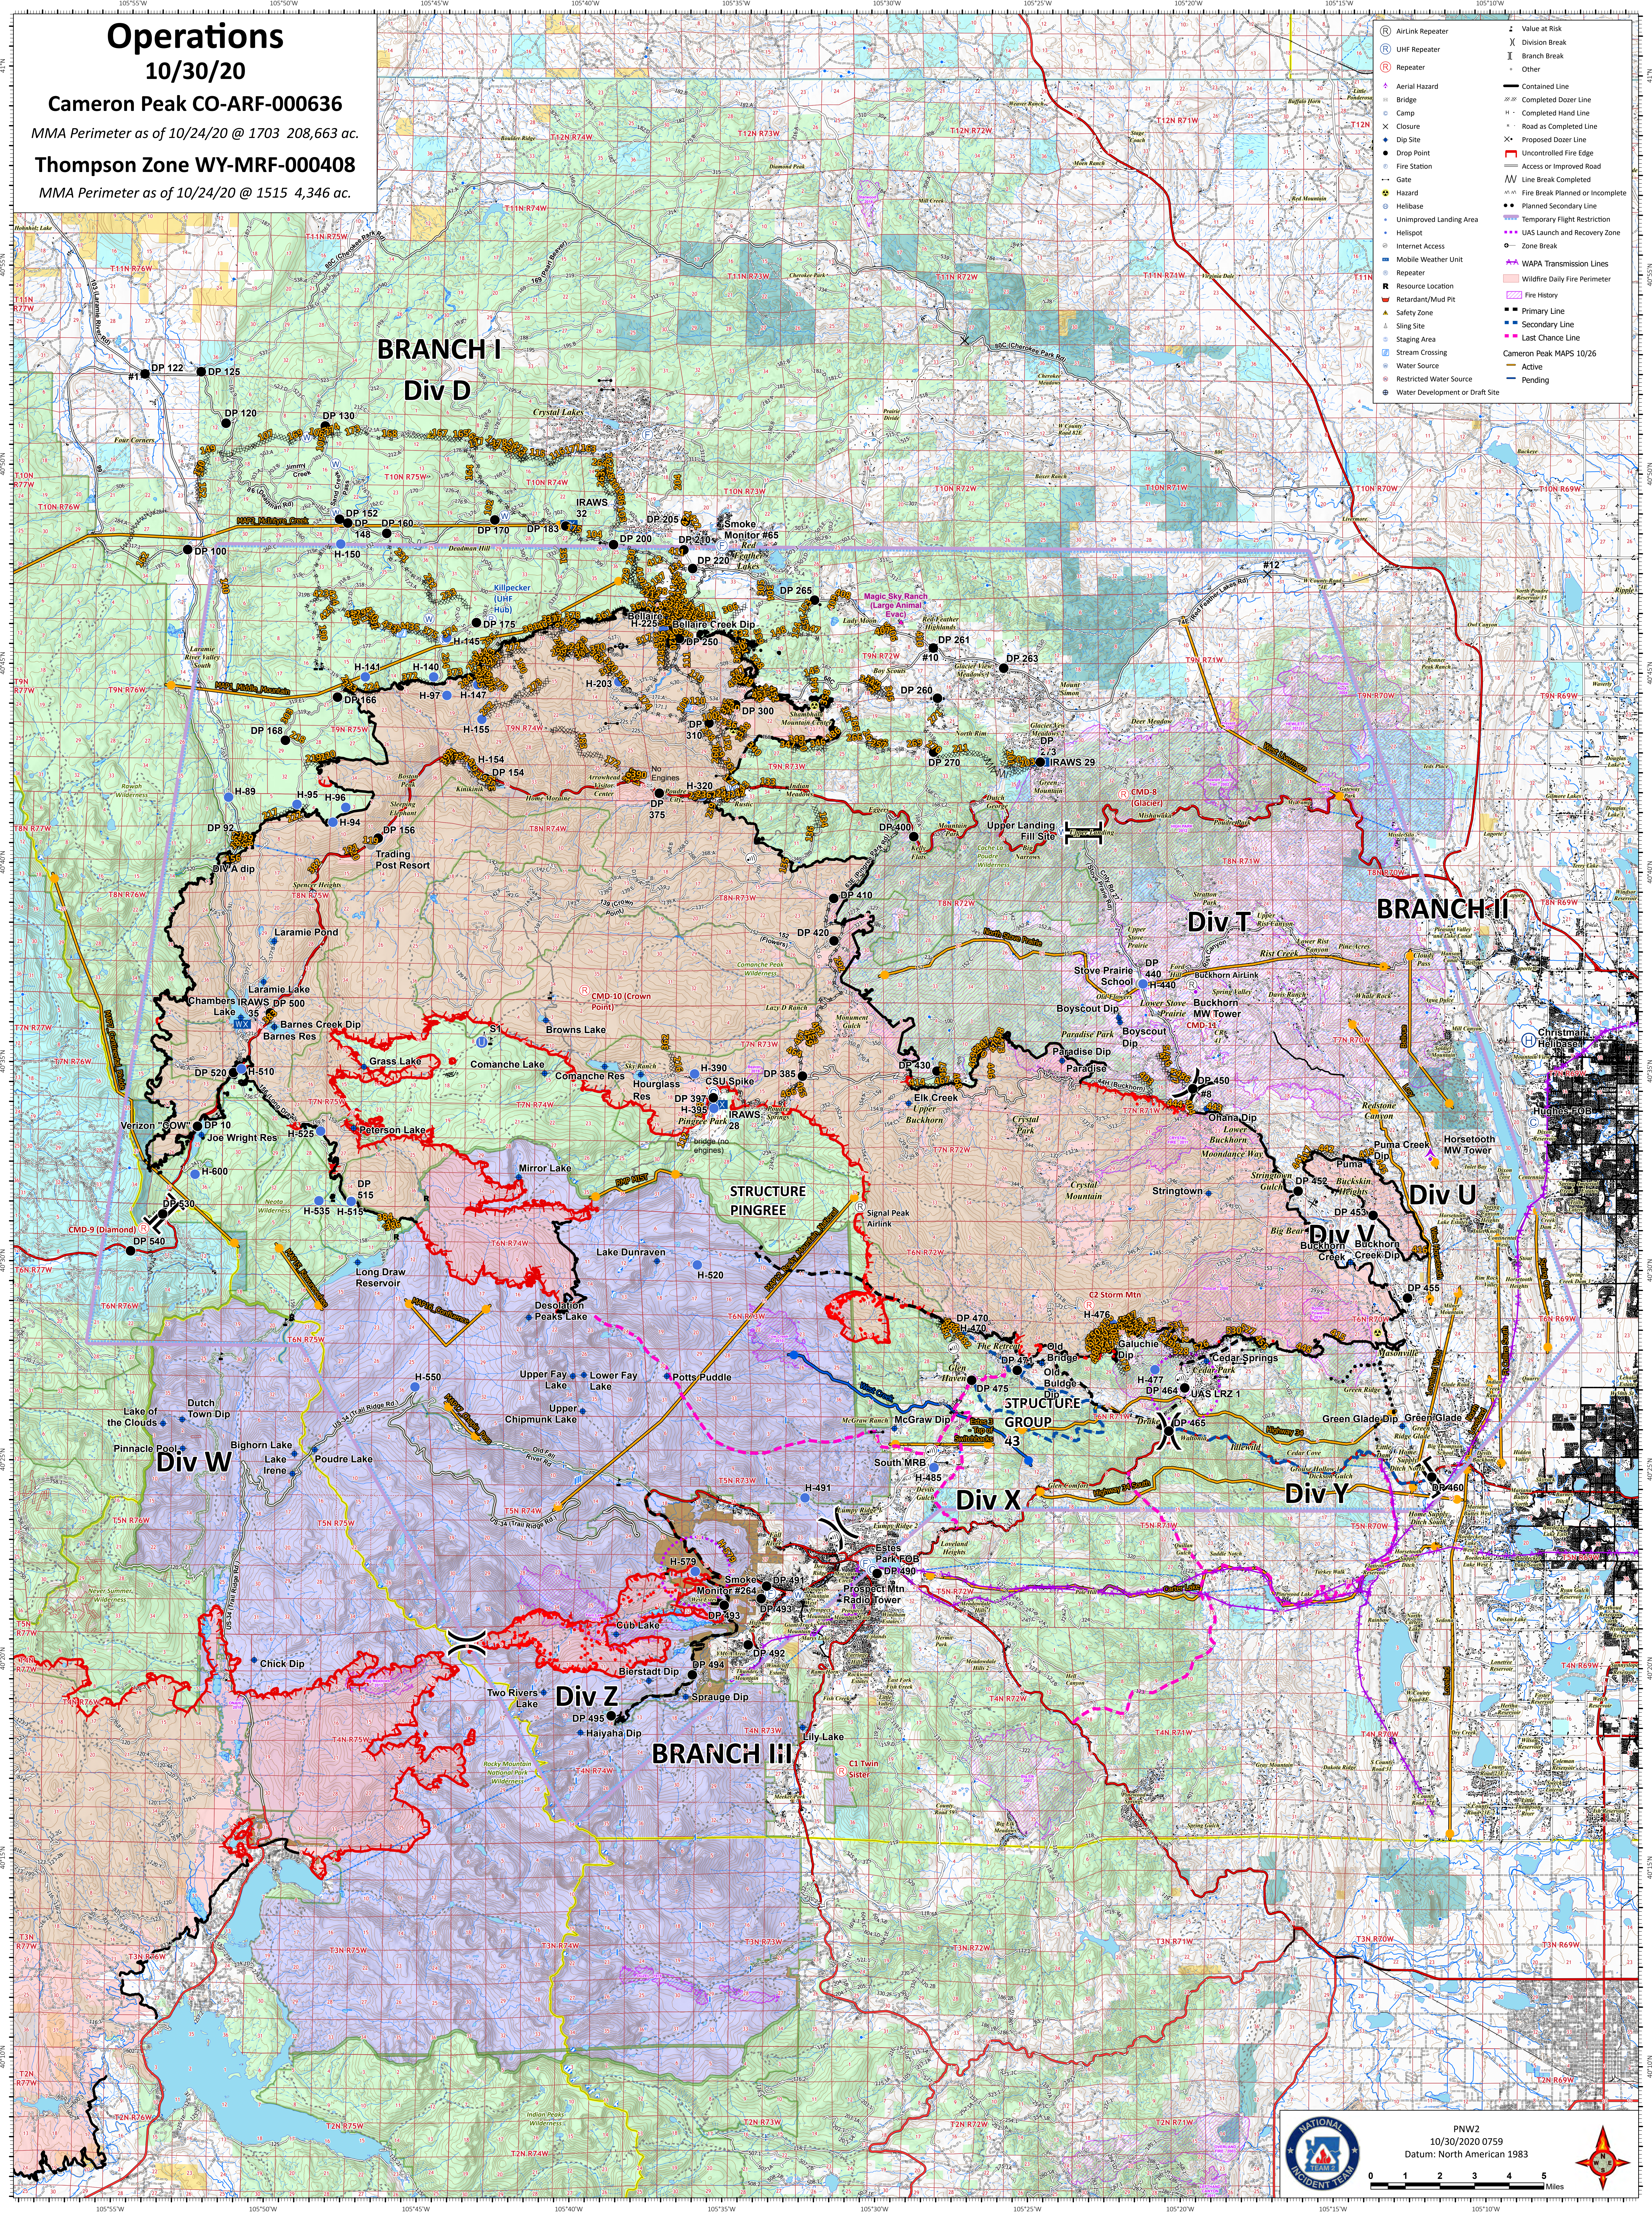

Operations

10/30/20

Cameron Peak CO-ARF-000636

MMA Perimeter as of 10/24/20 @ 1703 208,663 ac.

Thompson Zone WY-MRF-000408

MMA Perimeter as of 10/24/20 @ 1515 4,346 ac.

- AirLink Repeater
- UHF Repeater
- Repeater
- Aerial Hazard
- Bridge
- Camp
- Closure
- Dip Site
- Drop Point
- Fire Station
- Gate
- Habitat
- Helibase
- Unimproved Landing Area
- Helispot
- Internet Access
- Mobile Weather Unit
- Resource Location
- Retardant/Mud Pit
- Safety Zone
- Sling Site
- Staging Area
- Stream Crossing
- Water Source
- Restricted Water Source
- Water Development or Draft Site
- Value at Risk
- Division Break
- Branch Break
- Other
- Contained Line
- Completed Dozer Line
- Completed Hand Line
- Road as Completed Line
- Proposed Dozer Line
- Uncollected Fire Edge
- Access or Improved Road
- Line Break Completed
- Fire Break Planned or Incomplete
- Planned Secondary Line
- Temporary Flight Restriction
- UAS Launch and Recovery Zone
- Zone Break
- WAPA Transmission Lines
- Wildfire Daily Fire Perimeter
- Fire History
- Primary Line
- Secondary Line
- Last Chance Line
- Cameron Peak MAPS 10/26
- Active
- Pending