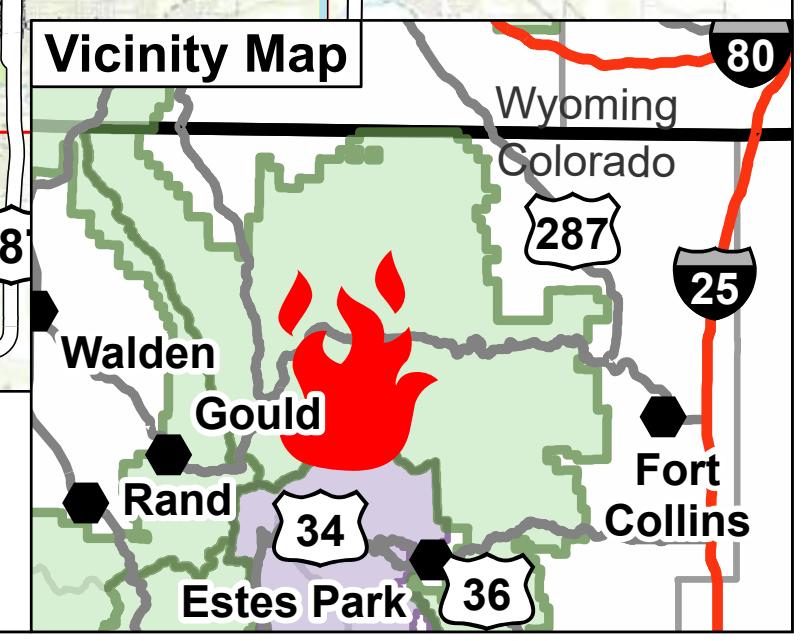

Public Information

10/30/2020

Cameron Peak
CO-ARF-000636
208,663 acres as of 10/24/2020 @ 1703
64% contained

Thompson Zone
WY-MRF-000408
4,346 acres as of 10/24/2020 @ 1555
0% contained

Legend

- Cameron Peak Fire
- National Forest Closure Area, 10/14
- National Park Closure Area, 10/15
- Road Closures
- Contained Line
- Incident Command Post
- Division Break
- Branch Break
- Primary Route
- Trail

PNW2
10/29/2020 2021
NAD 83 UTM Z13N

0 1.5 3 4.5 6 Miles

East Troublesome

Thompson Zone