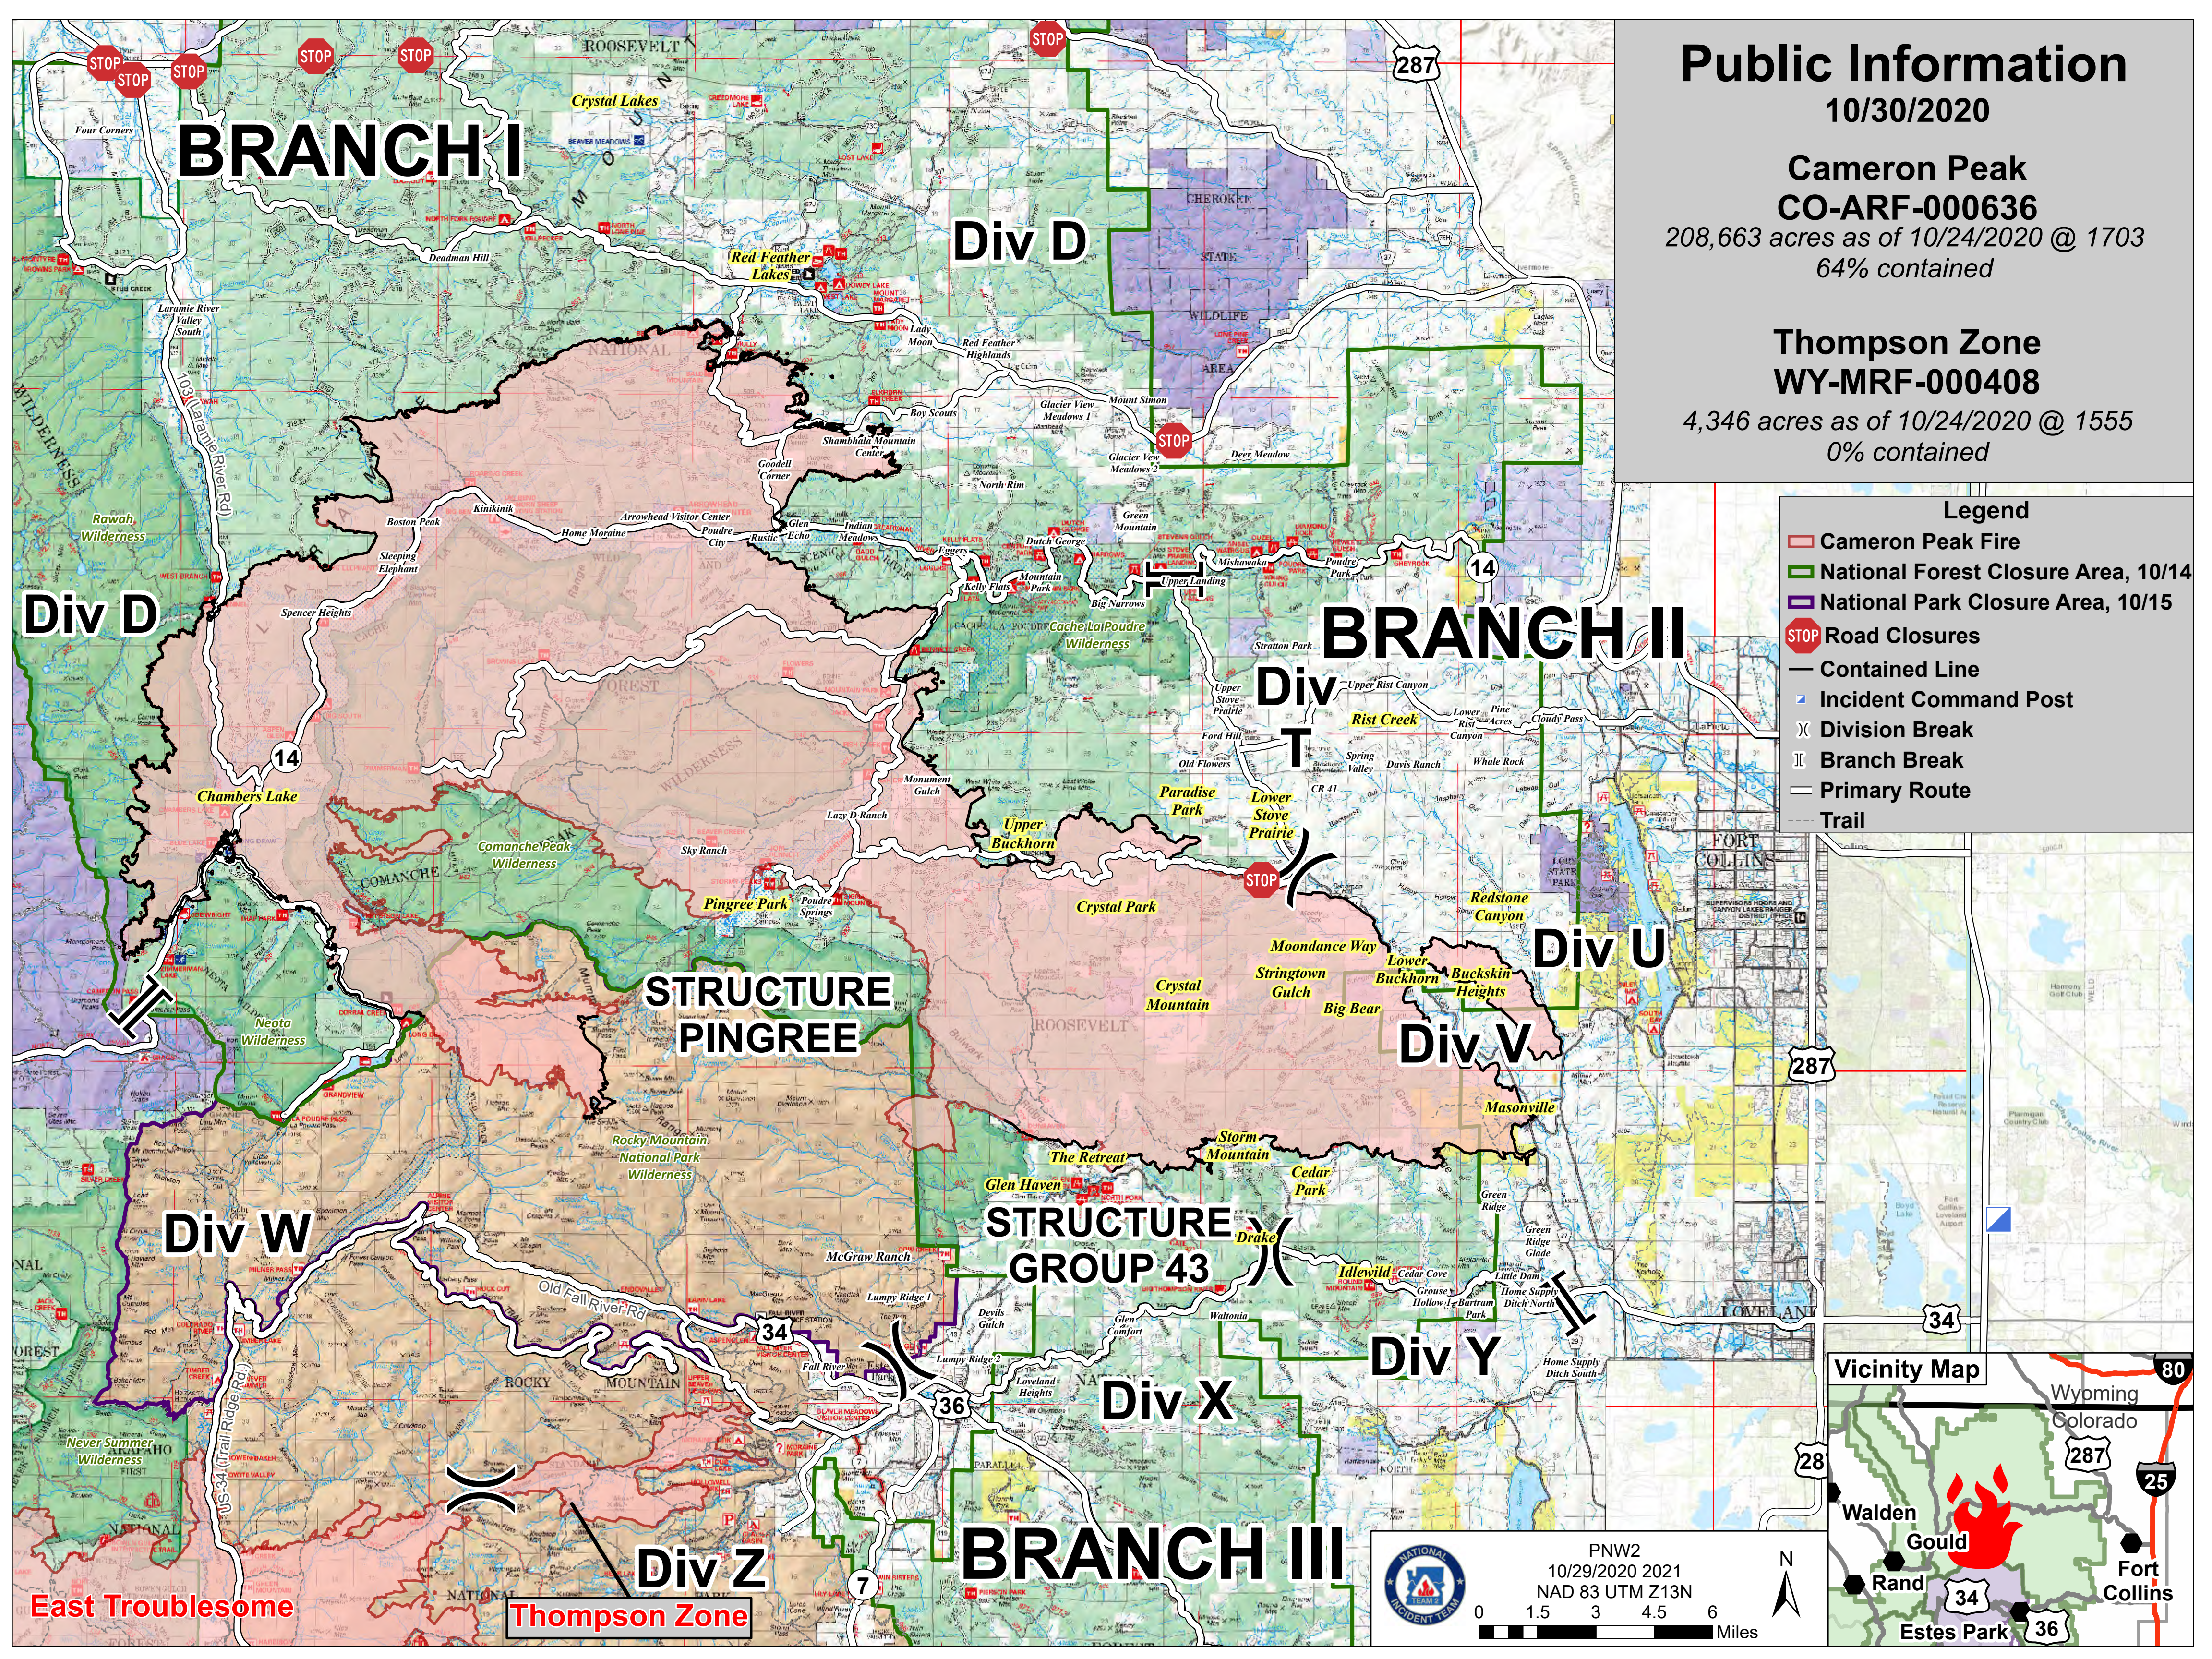

Public Information

10/30/2020

Cameron Peak
CO-ARF-000636
208,663 acres as of 10/24/2020 @ 1703
64% contained

Thompson Zone
WY-MRF-000408
4,346 acres as of 10/24/2020 @ 1555
0% contained

Legend

- Cameron Peak Fire
- National Forest Closure Area, 10/14
- National Park Closure Area, 10/15
- Road Closures
- Contained Line
- Incident Command Post
- Division Break
- Branch Break
- Primary Route
- Trail

PNW2
10/29/2020 2021
NAD 83 UTM Z13N

0 1.5 3 4.5 6 Miles

East Troublesome

Thompson Zone