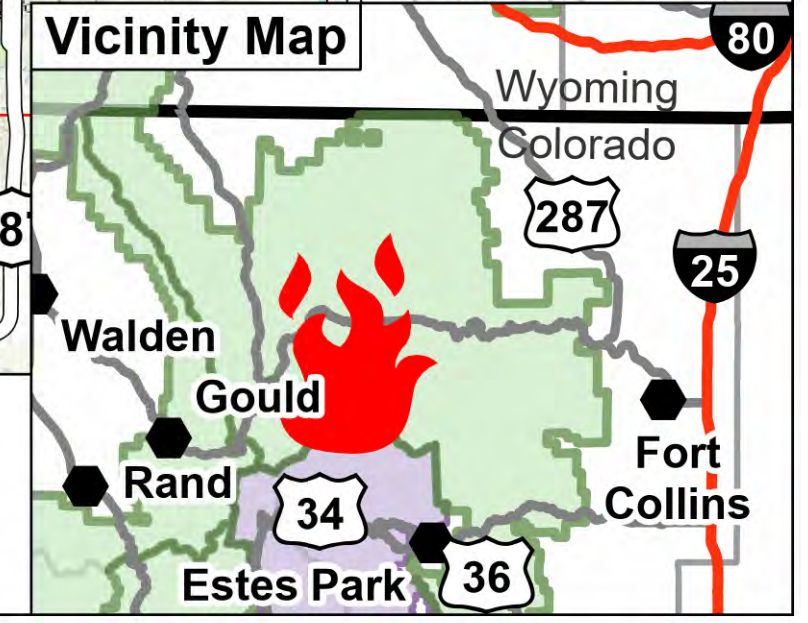

Public Information

10/30/2020

Cameron Peak
CO-ARF-000636
208,663 acres as of 10/24/2020 @ 1703
64% contained

Thompson Zone
WY-MRF-000408
4,346 acres as of 10/24/2020 @ 1555
0% contained

Legend

- Cameron Peak Fire
- National Forest Closure Area, 10/14
- National Park Closure Area, 10/15
- Road Closures
- Contained Line
- Incident Command Post
- Division Break
- Branch Break
- Primary Route
- Trail

PNW2
10/29/2020 2021
NAD 83 UTM Z13N

0 1.5 3 4.5 6 Miles

East Troublesome

Thompson Zone