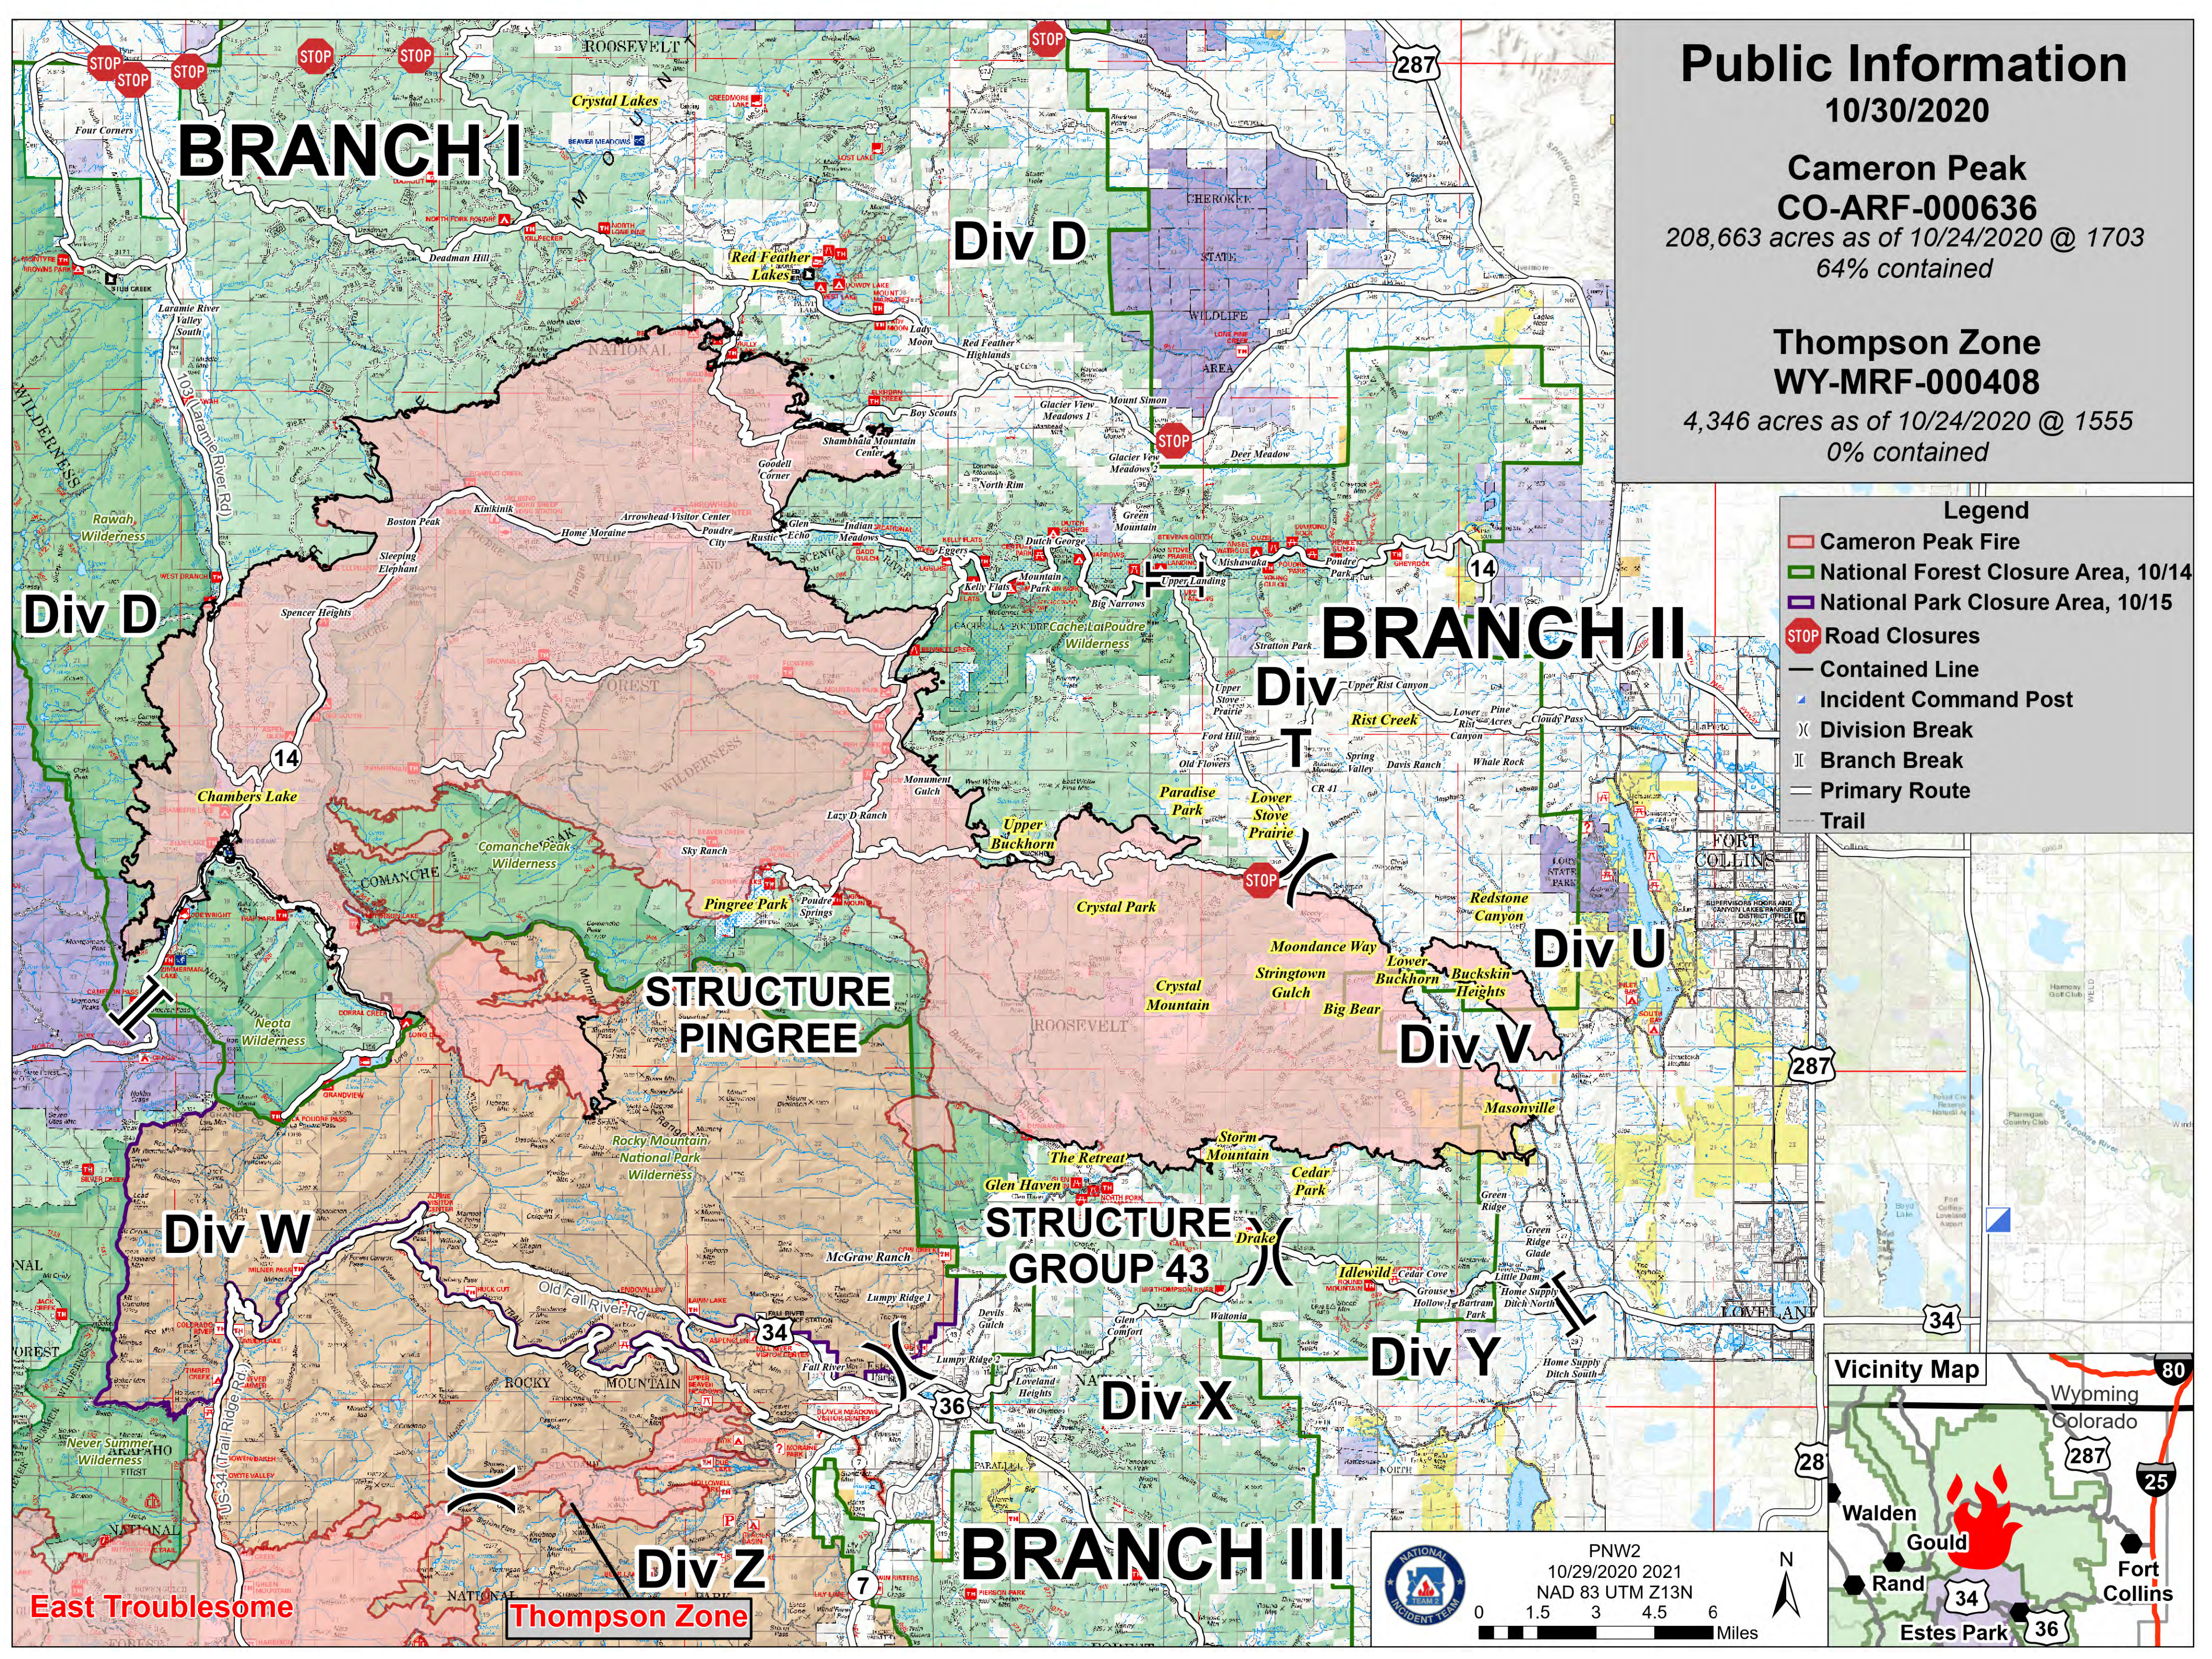

Public Information

10/30/2020

Cameron Peak
CO-ARF-000636
208,663 acres as of 10/24/2020 @ 1703
64% contained

Thompson Zone
WY-MRF-000408
4,346 acres as of 10/24/2020 @ 1555
0% contained

Legend

- Cameron Peak Fire
- National Forest Closure Area, 10/14
- National Park Closure Area, 10/15
- Road Closures
- Contained Line
- Incident Command Post
- Division Break
- Branch Break
- Primary Route
- Trail

PNW2
10/29/2020 2021
NAD 83 UTM Z13N

0 1.5 3 4.5 6 Miles

East Troublesome

Thompson Zone