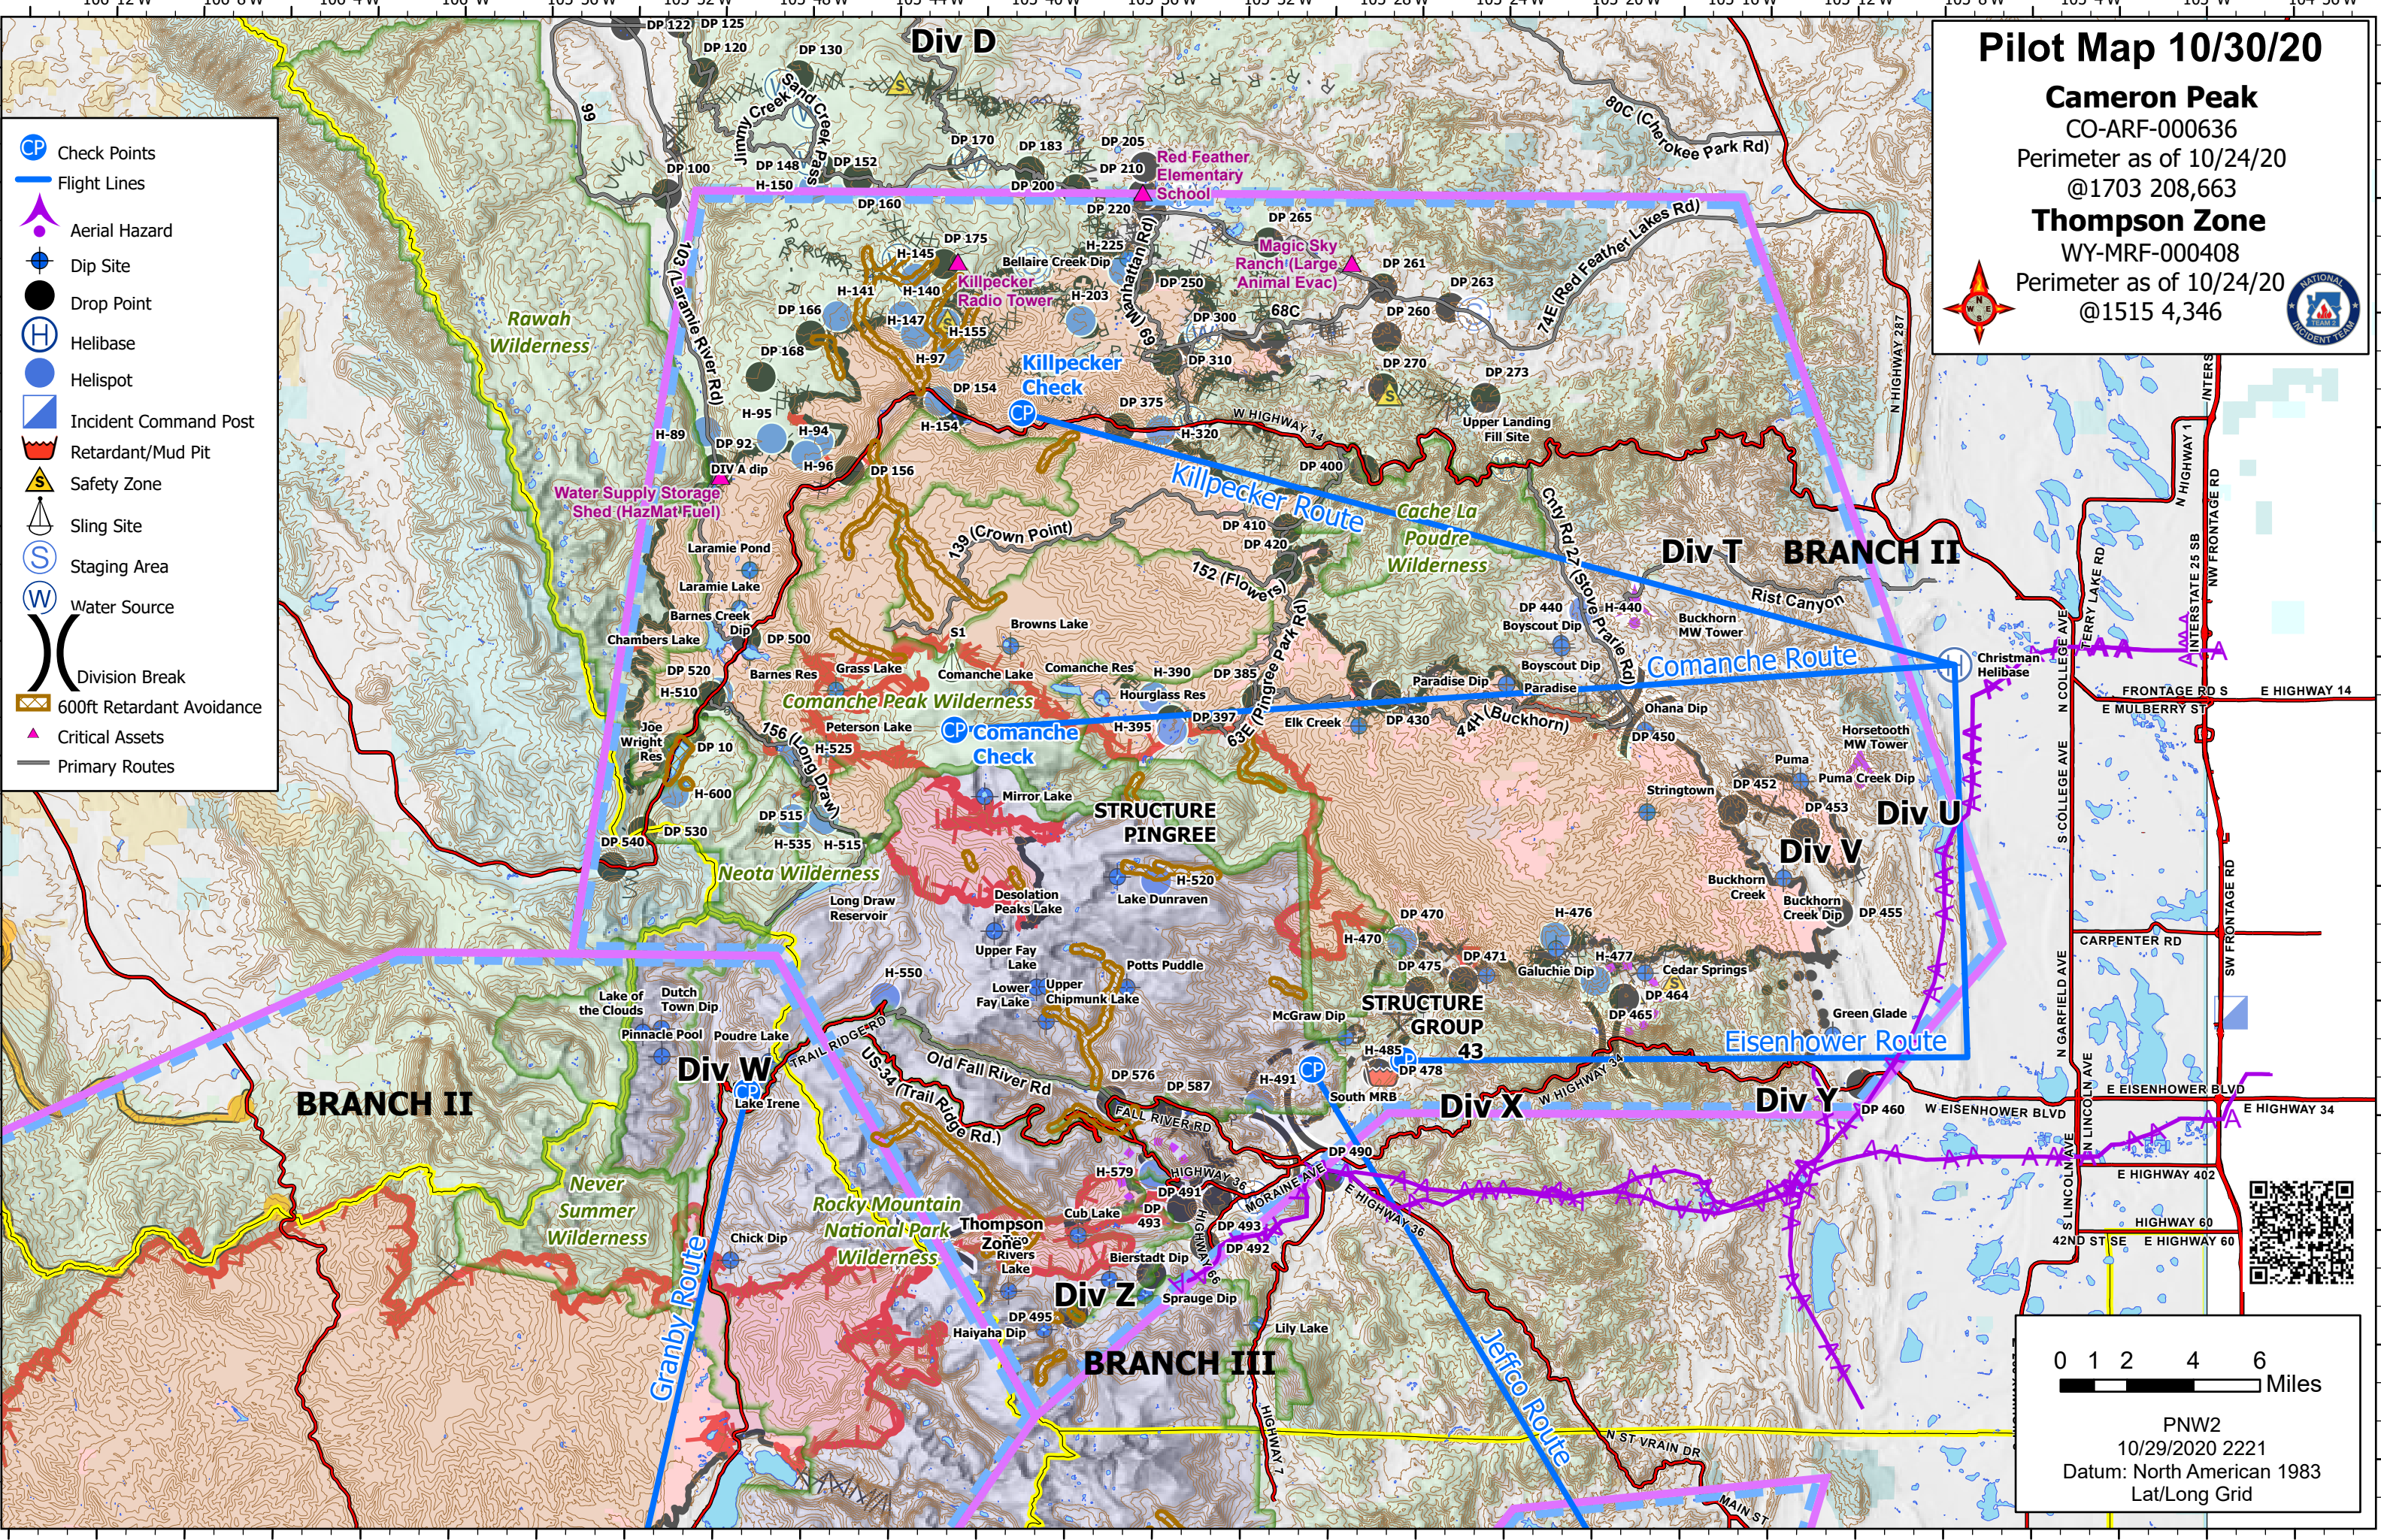

Pilot Map 10/30/20

Cameron Peak

CO-ARF-000636

Perimeter as of 10/24/20

@1703 208,663

Thompson Zone

WY-MRF-000408

Perimeter as of 10/24/20

@1515 4,346

- CP Check Points
- Flight Lines
- Aerial Hazard
- Dip Site
- Drop Point
- Helibase
- Helispot
- Incident Command Post
- Retardant/Mud Pit
- Safety Zone
- Sling Site
- Staging Area
- Water Source
- Division Break
- 600ft Retardant Avoidance
- Critical Assets
- Primary Routes

PNW2
10/29/2020 2221
Datum: North American 1983
Lat/Long Grid