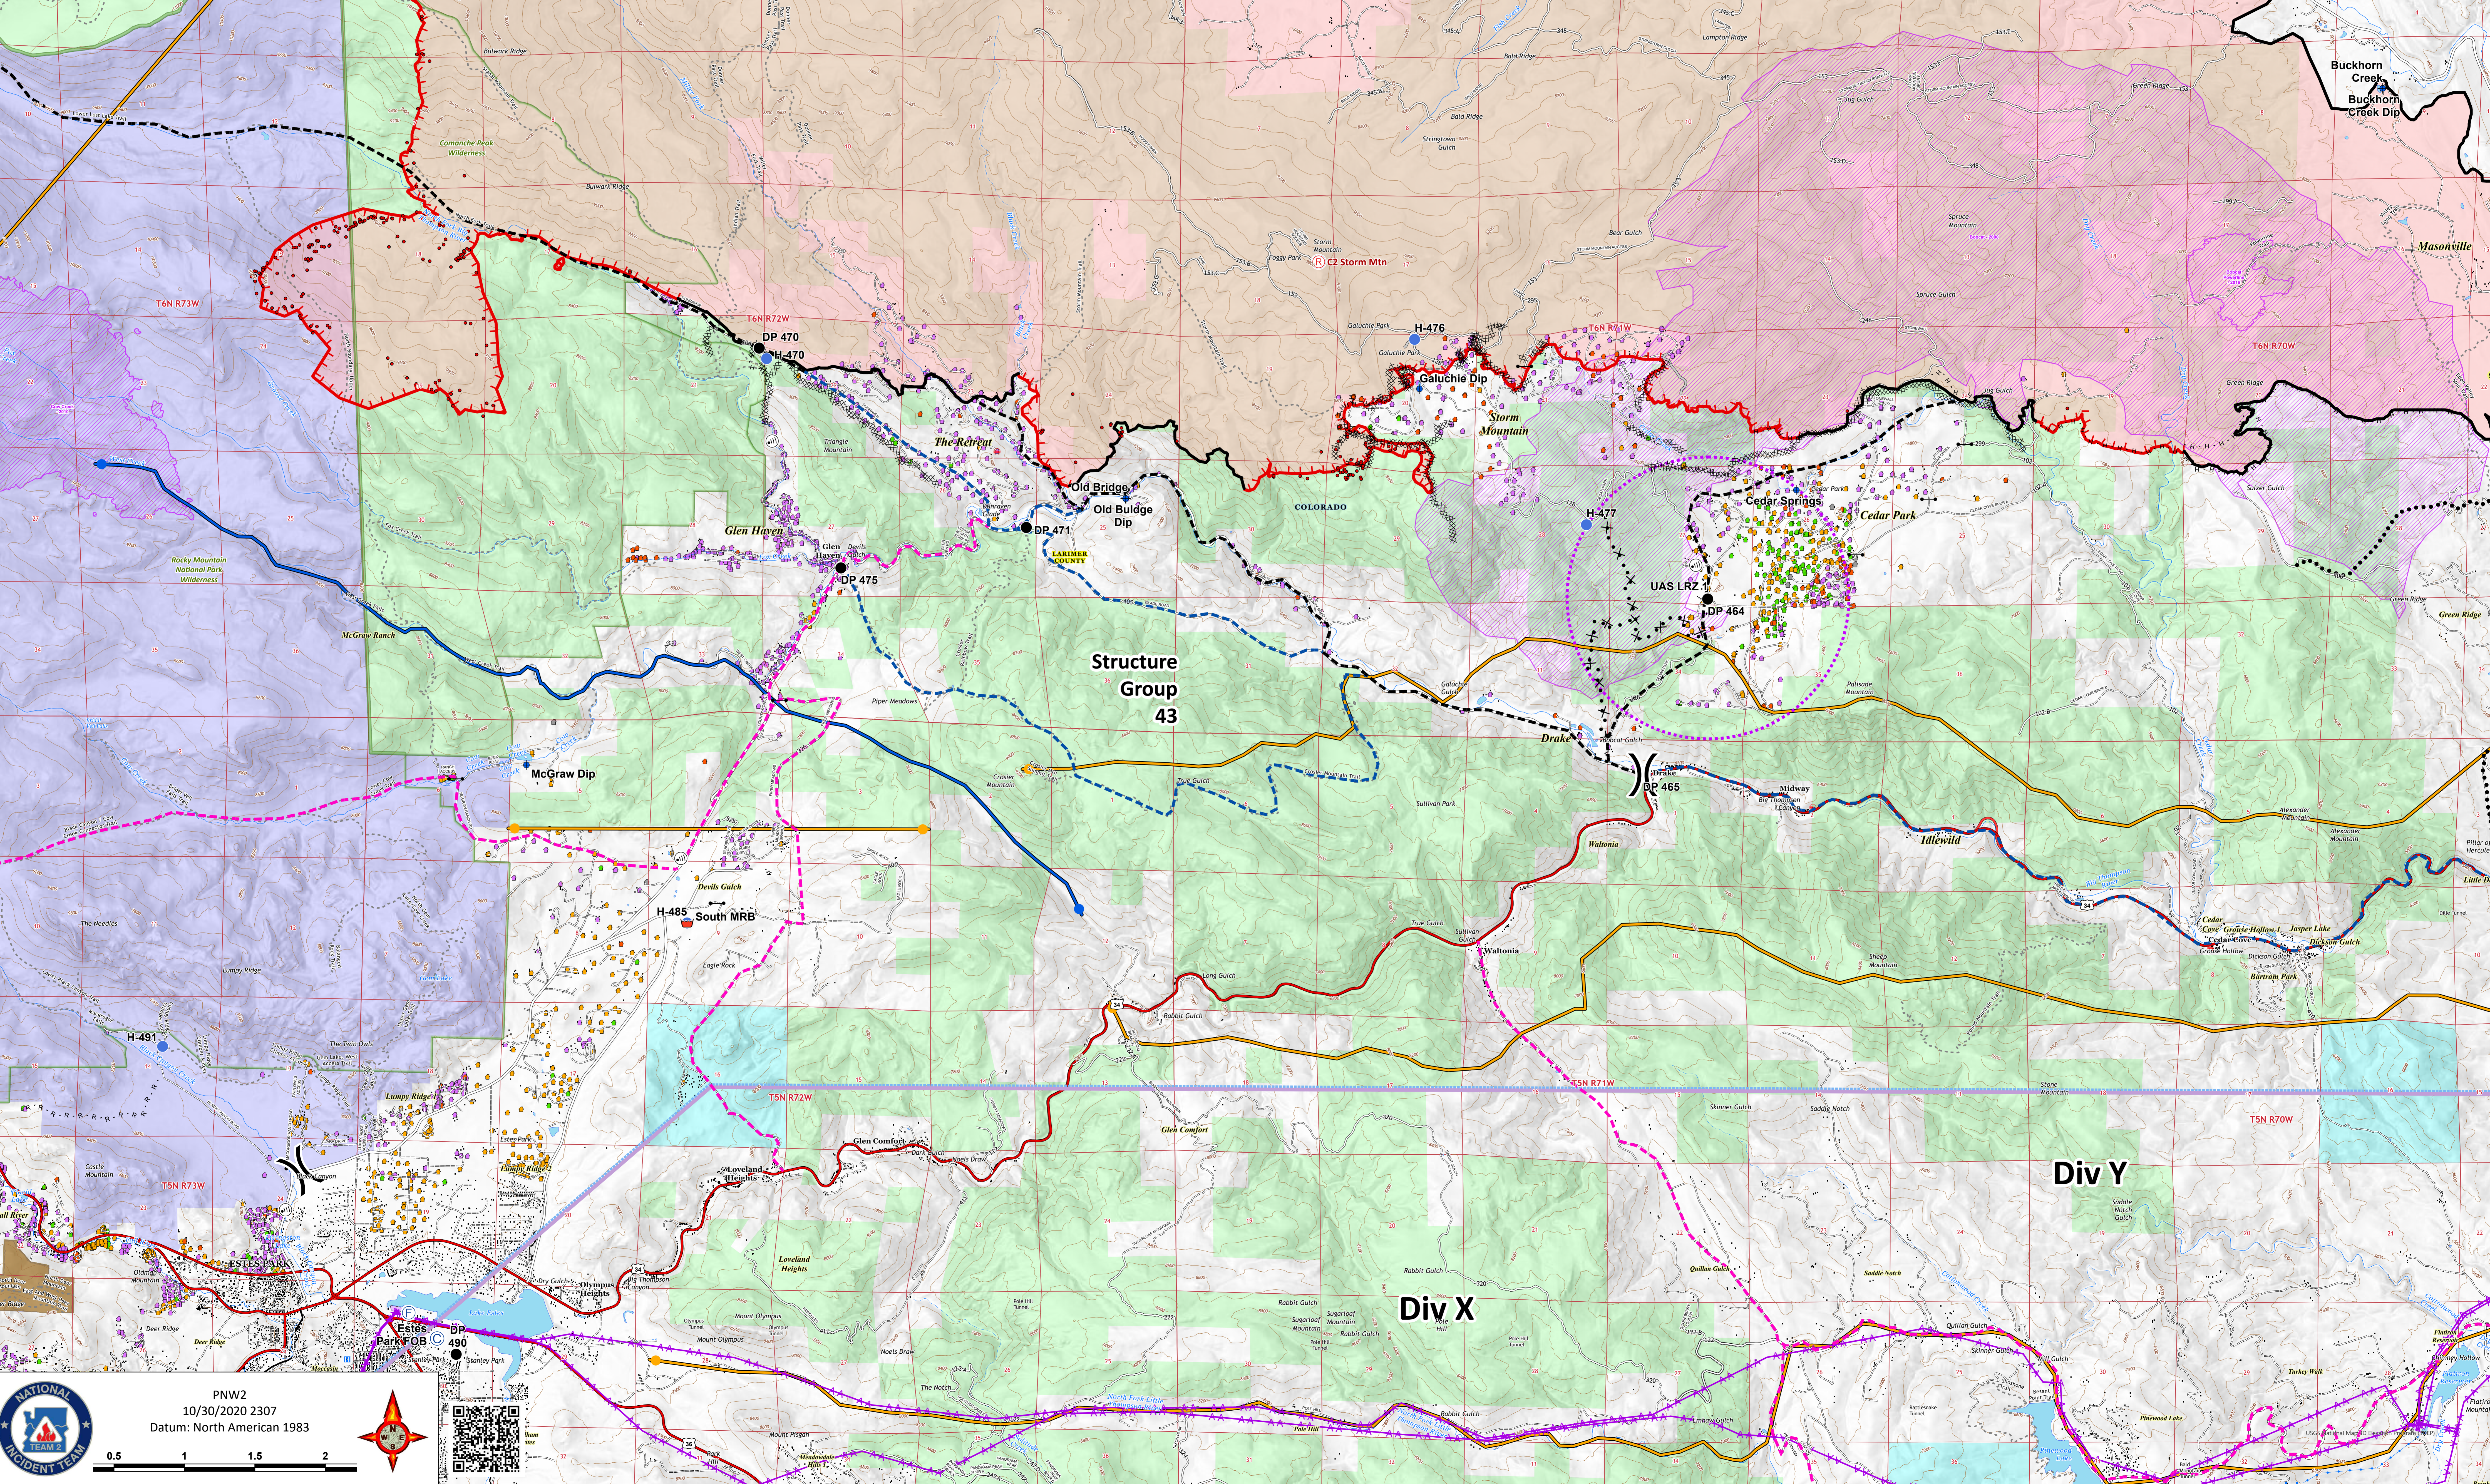

Divs X & Y

10/31/20

Cameron Peak CO-ARF-000636

MMA Perimeter 10/24/20 @ 1703 208,663 ac.

Thompson Zone WY-MRF-000408

MMA Perimeter 10/24/20 @ 1515 4,346 ac.

- AirLink Repeater
- Repeater
- Camp
- Dip Site
- Drop Point
- Fire Station
- Gate
- Hazard
- Hellspot
- Internet Access
- Repeater
- Retardant/Mud Pit
- Water Source
- Value at Risk
- Other
- Division Break
- Contained Line
- Completed Dozer Line
- Completed Hand Line
- Road as Completed Line
- Proposed Dozer Line
- Uncontrolled Fire Edge
- Access or Improved Road
- Planned Secondary Line
- Temporary Flight Restriction
- UAS Launch and Recovery Zone
- WAPA Transmission Lines
- Wildfire Daily Fire Perimeter
- Fire History
- Fuels Treatments
- Primary Line
- Secondary Line
- Last Chance Line
- Cameron Peak MAPS 10/26
- Active
- Pending
- Structure Triage
- Defensible - Stand Alone
- Defensible - Prep and Hold
- Non-Defensible - Prep and Leave
- Non-Defensible - Rescue Drive-By
- Unknown

PNW2
10/30/2020 2307
Datum: North American 1983