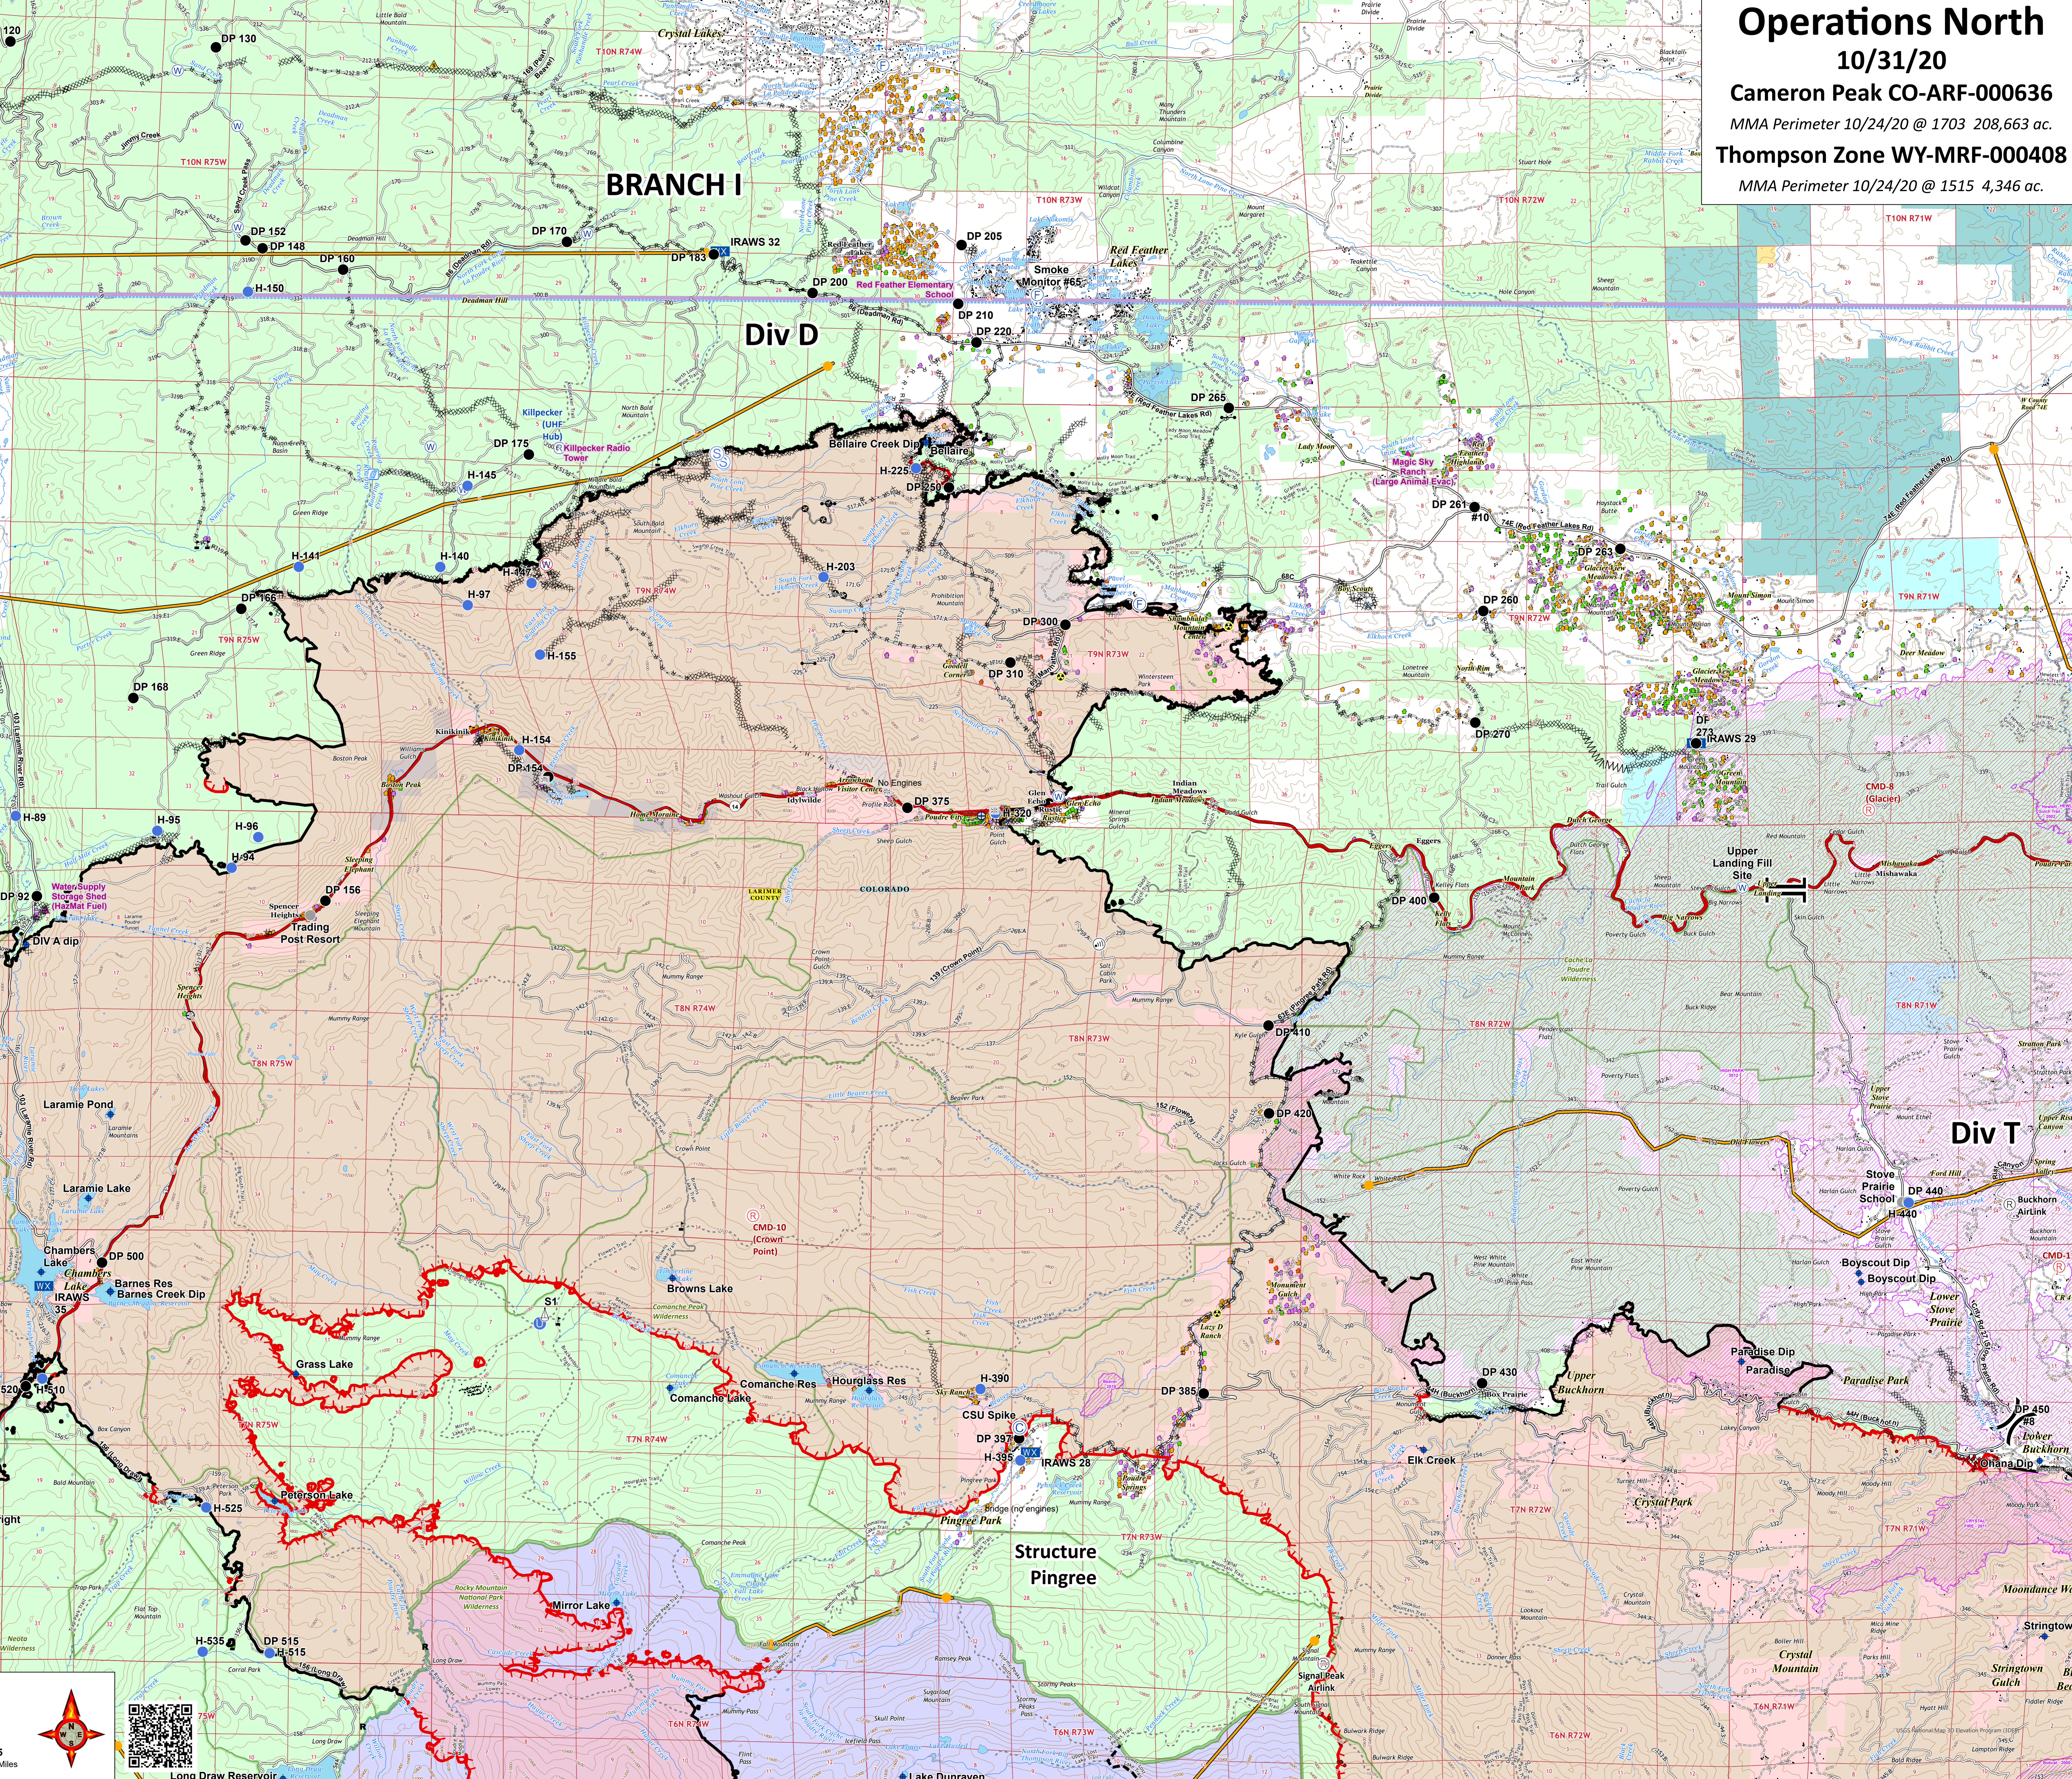

# Operations North

10/31/20  
 Cameron Peak CO-ARF-000636  
 MMA Perimeter 10/24/20 @ 1703 208,663 ac.  
 Thompson Zone WY-MRF-000408  
 MMA Perimeter 10/24/20 @ 1515 4,346 ac.

- AirLink Repeater
- UHF Repeater
- Repeater
- Bridge
- Camp
- Closure
- Dip Site
- Drop Point
- Fire Station
- Gate
- Hazard
- Unimproved Landing Area
- Helispot
- Internet Access
- Mobile Weather Unit
- Repeater
- Resource Location
- Safety Zone
- Sling Site
- Staging Area
- Stream Crossing
- Water Source
- Restricted Water Source
- Water Development or Draft Site
- Value at Risk
- Other
- Division Break
- Branch Break
- Contained Line
- Completed Dozer Line
- Hand Line
- Road as Completed Line
- Uncontrolled Fire Edge
- Access or Improved Road
- Line Break Completed
- Fire Break Planned or Incomplete
- Temporary Flight Restriction
- Zone Break
- Wildfire Daily Fire Perimeter
- Fire History
- Primary Line
- Cameron Peak MAPS 10/26
- Active

PNW2  
 10/30/2020 2303  
 Datum: North American 1983