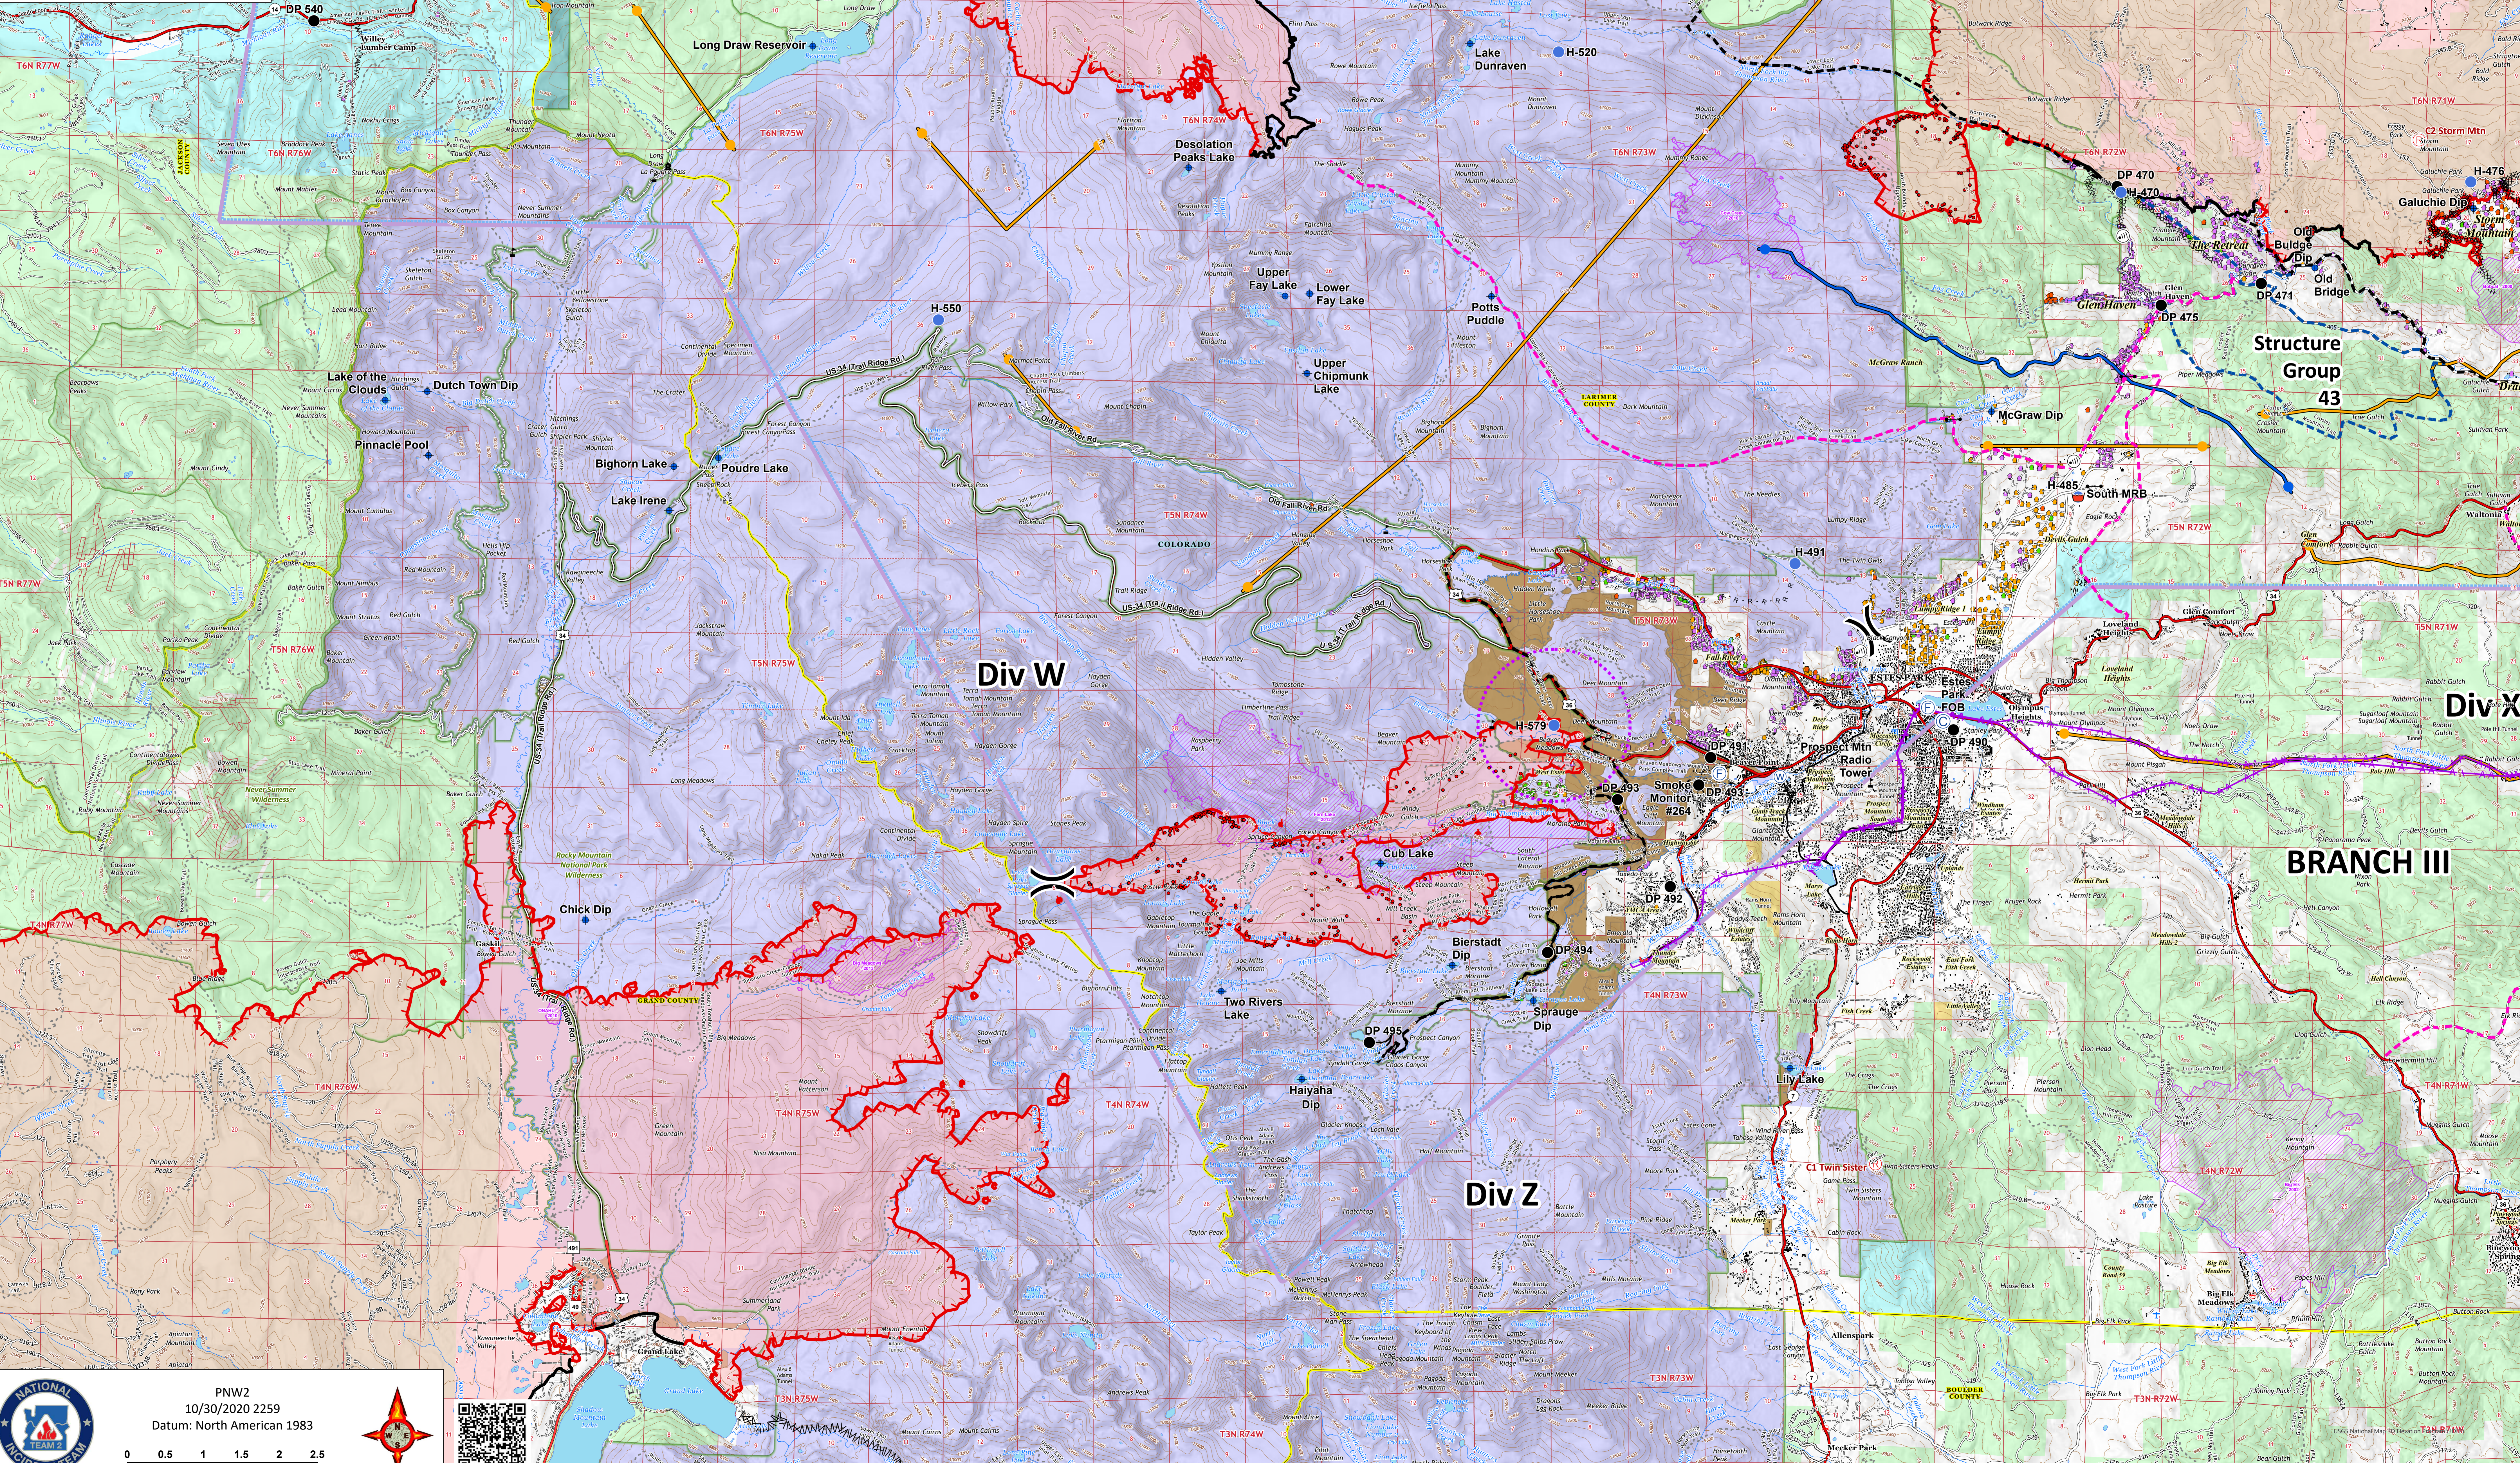

Ops RMNP

10/31/20

Cameron Peak CO-ARF-000636

MMA Perimeter 10/24/20 @ 1703 208,663 ac.

Thompson Zone WY-MRF-000408

MMA Perimeter 10/24/20 @ 1515 4,346 ac.

- AirLink Repeater
- Repeater
- Camp
- Dip Site
- Drop Point
- Fire Station
- Gate
- Helispot
- Internet Access
- Mobile Weather Unit
- Repeater
- Resource Location
- Retardant/Mud Pit
- Water Source
- Value at Risk
- Other
- Division Break
- Branch Break
- Contained Line
- Completed Dozer Line
- Completed Hand Line
- Road as Completed Line
- Uncontrolled Fire Edge
- Access or Improved Road
- Line Break Completed
- Fire Break Planned or Incomplete
- Temporary Flight Restriction
- UAS Launch and Recovery Zone
- WAPA Transmission Lines
- Wildfire Daily Fire Perimeter
- Fire History
- Fuels Treatments
- Primary Line
- Secondary Line
- Last Chance Line
- Cameron Peak MAPS 10/26
- Active
- Pending
- Structure Triage
- Defensible - Stand Alone
- Defensible - Prep and Hold
- Non-Defensible - Prep and Leave
- Non-Defensible - Rescue Drive-By
- Unknown

 PNW2
10/30/2020 2259
Datum: North American 1983

0 0.5 1 1.5 2 2.5 Miles