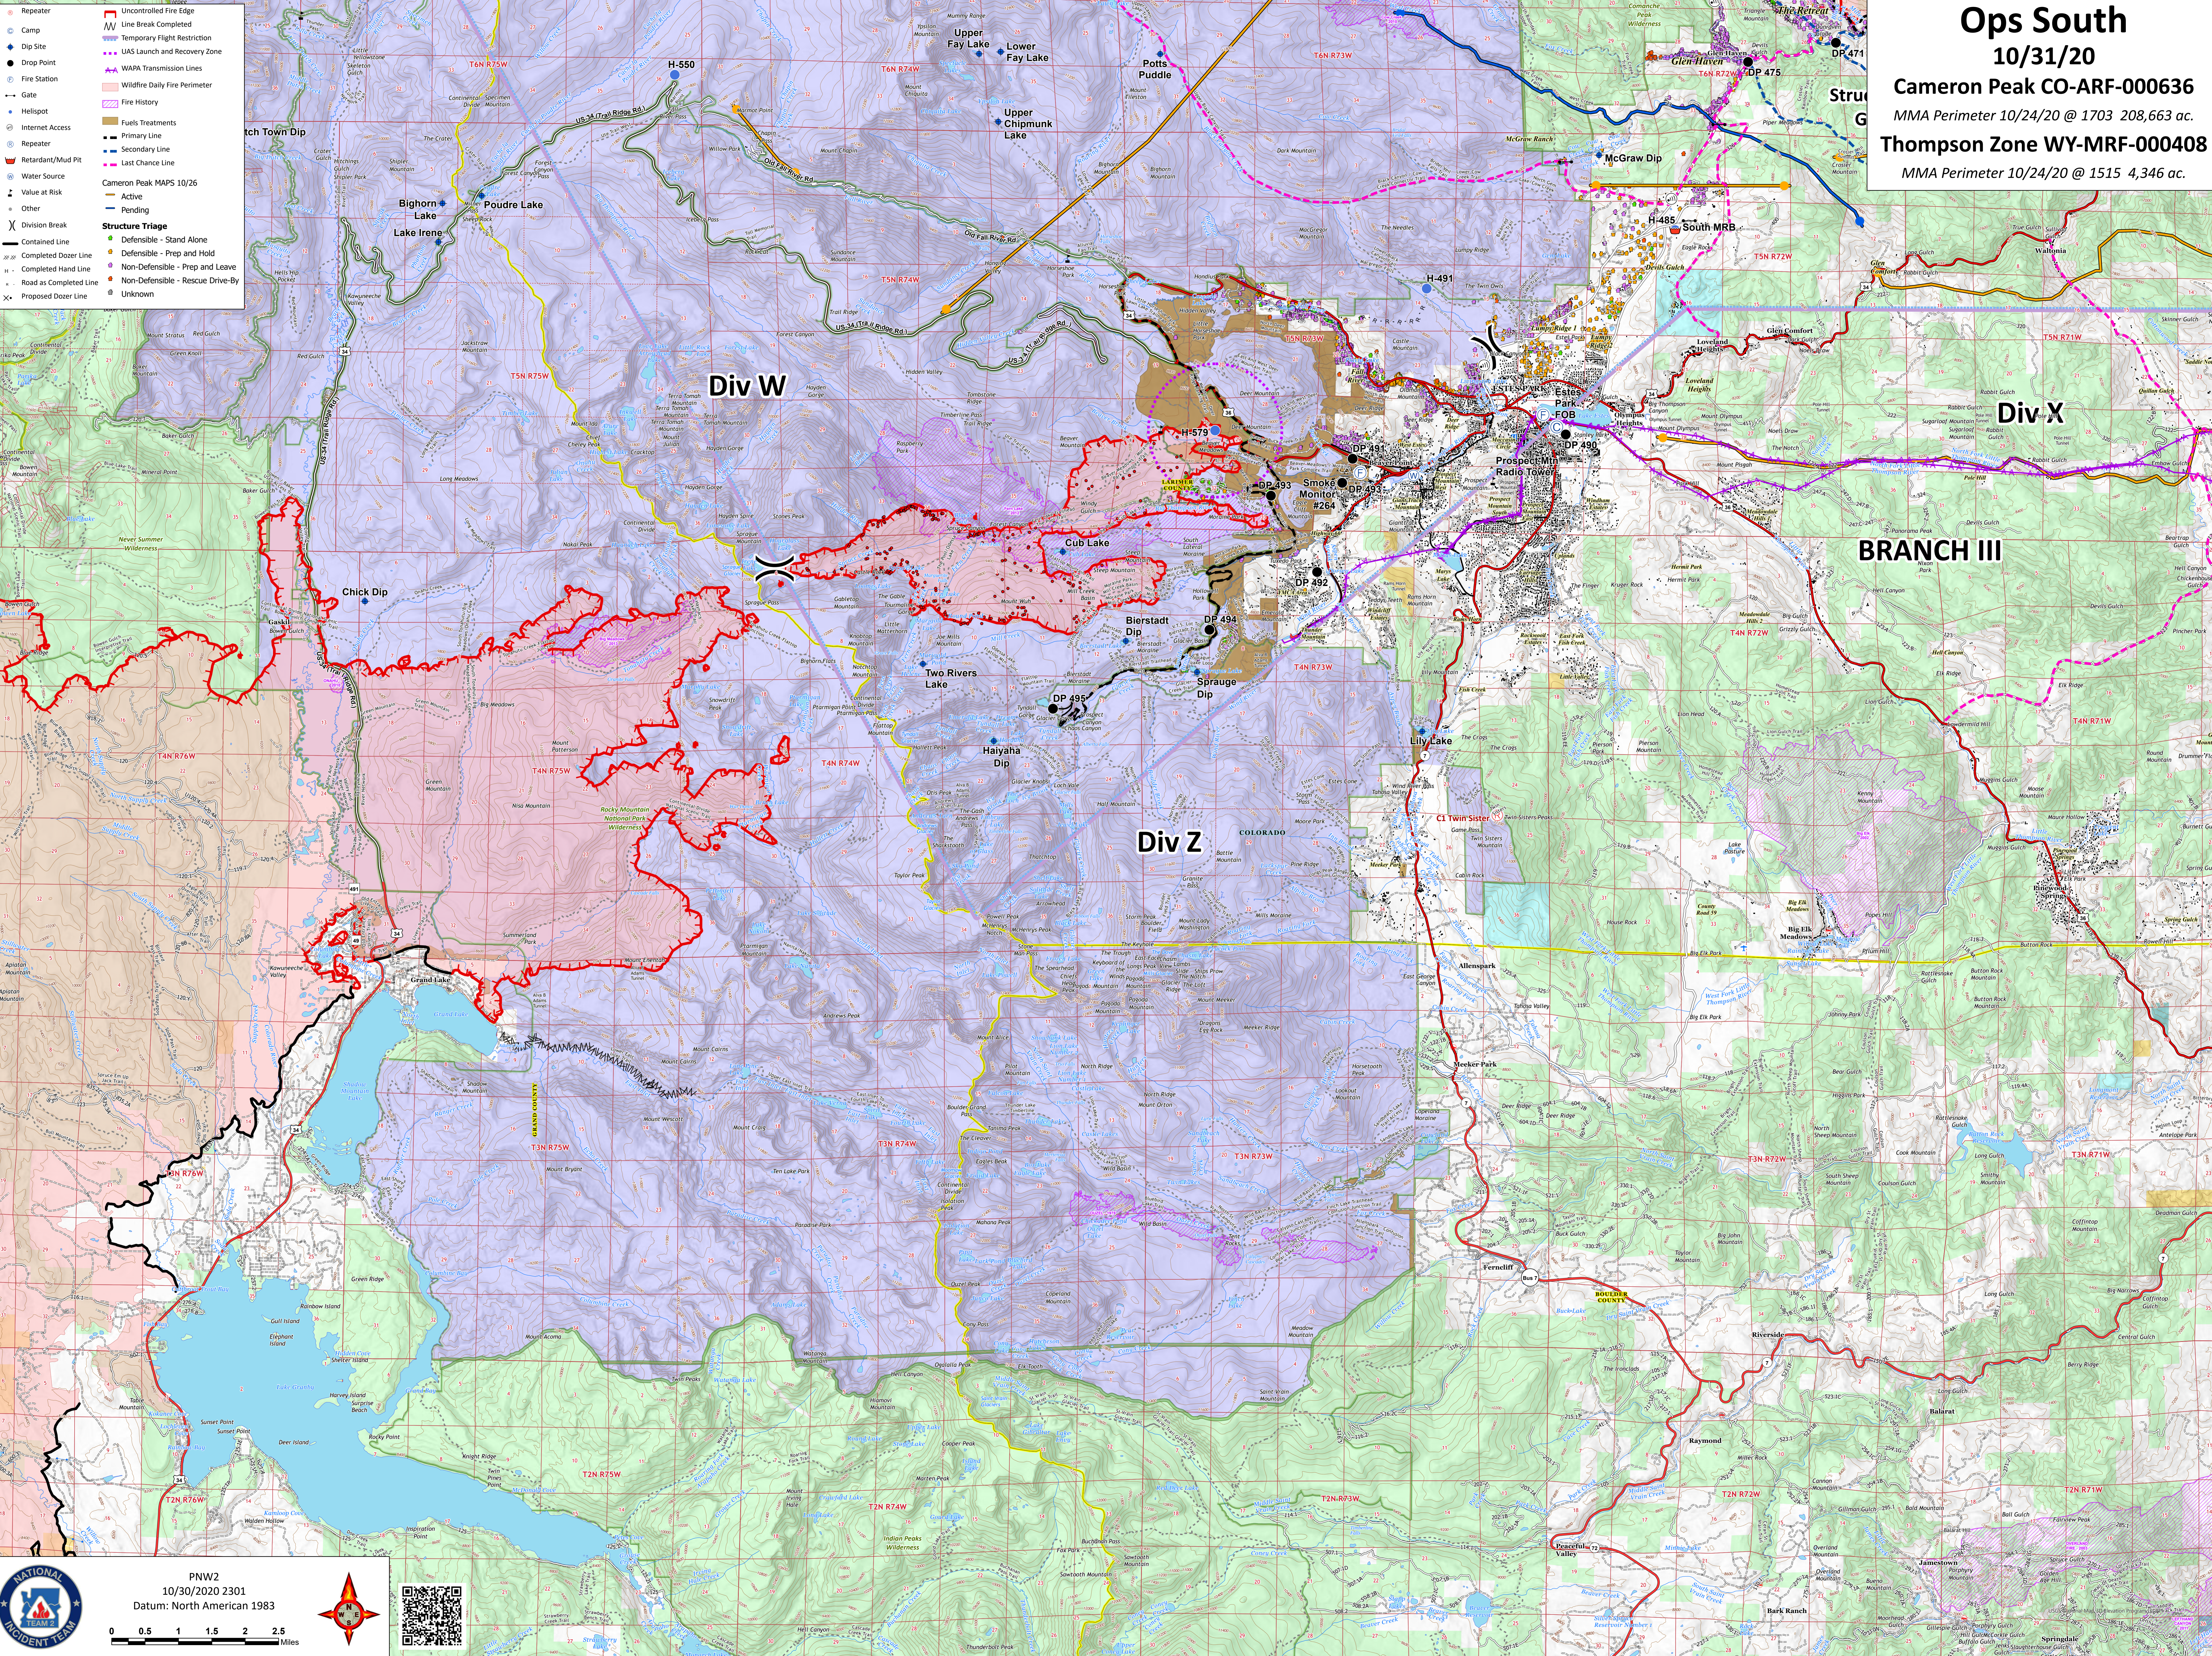

Ops South

10/31/20

Cameron Peak CO-ARF-000636

MMA Perimeter 10/24/20 @ 1703 208,663 ac.

Thompson Zone WY-MRF-000408

MMA Perimeter 10/24/20 @ 1515 4,346 ac.

- Repeater
- Camp
- Dip Site
- Drop Point
- Fire Station
- Gate
- Helispot
- Internet Access
- Repeater
- Retardant/Mud Pit
- Water Source
- Value at Risk
- Other
- Division Break
- Contained Line
- Completed Dozer Line
- Completed Hand Line
- Road as Completed Line
- Proposed Dozer Line
- Uncontrolled Fire Edge
- Line Break Completed
- Temporary Flight Restriction
- UAS Launch and Recovery Zone
- WAPA Transmission Lines
- Wildfire Daily Fire Perimeter
- Fire History
- Fuels Treatments
- Primary Line
- Secondary Line
- Last Chance Line
- Cameron Peak MAPS 10/26
- Active
- Pending
- Structure Triage
- Defensible - Stand Alone
- Defensible - Prep and Hold
- Non-Defensible - Prep and Leave
- Non-Defensible - Rescue Drive-By
- Unknown

 PNW2
10/30/2020 2301
Datum: North American 1983

0 0.5 1 1.5 2 2.5 Miles