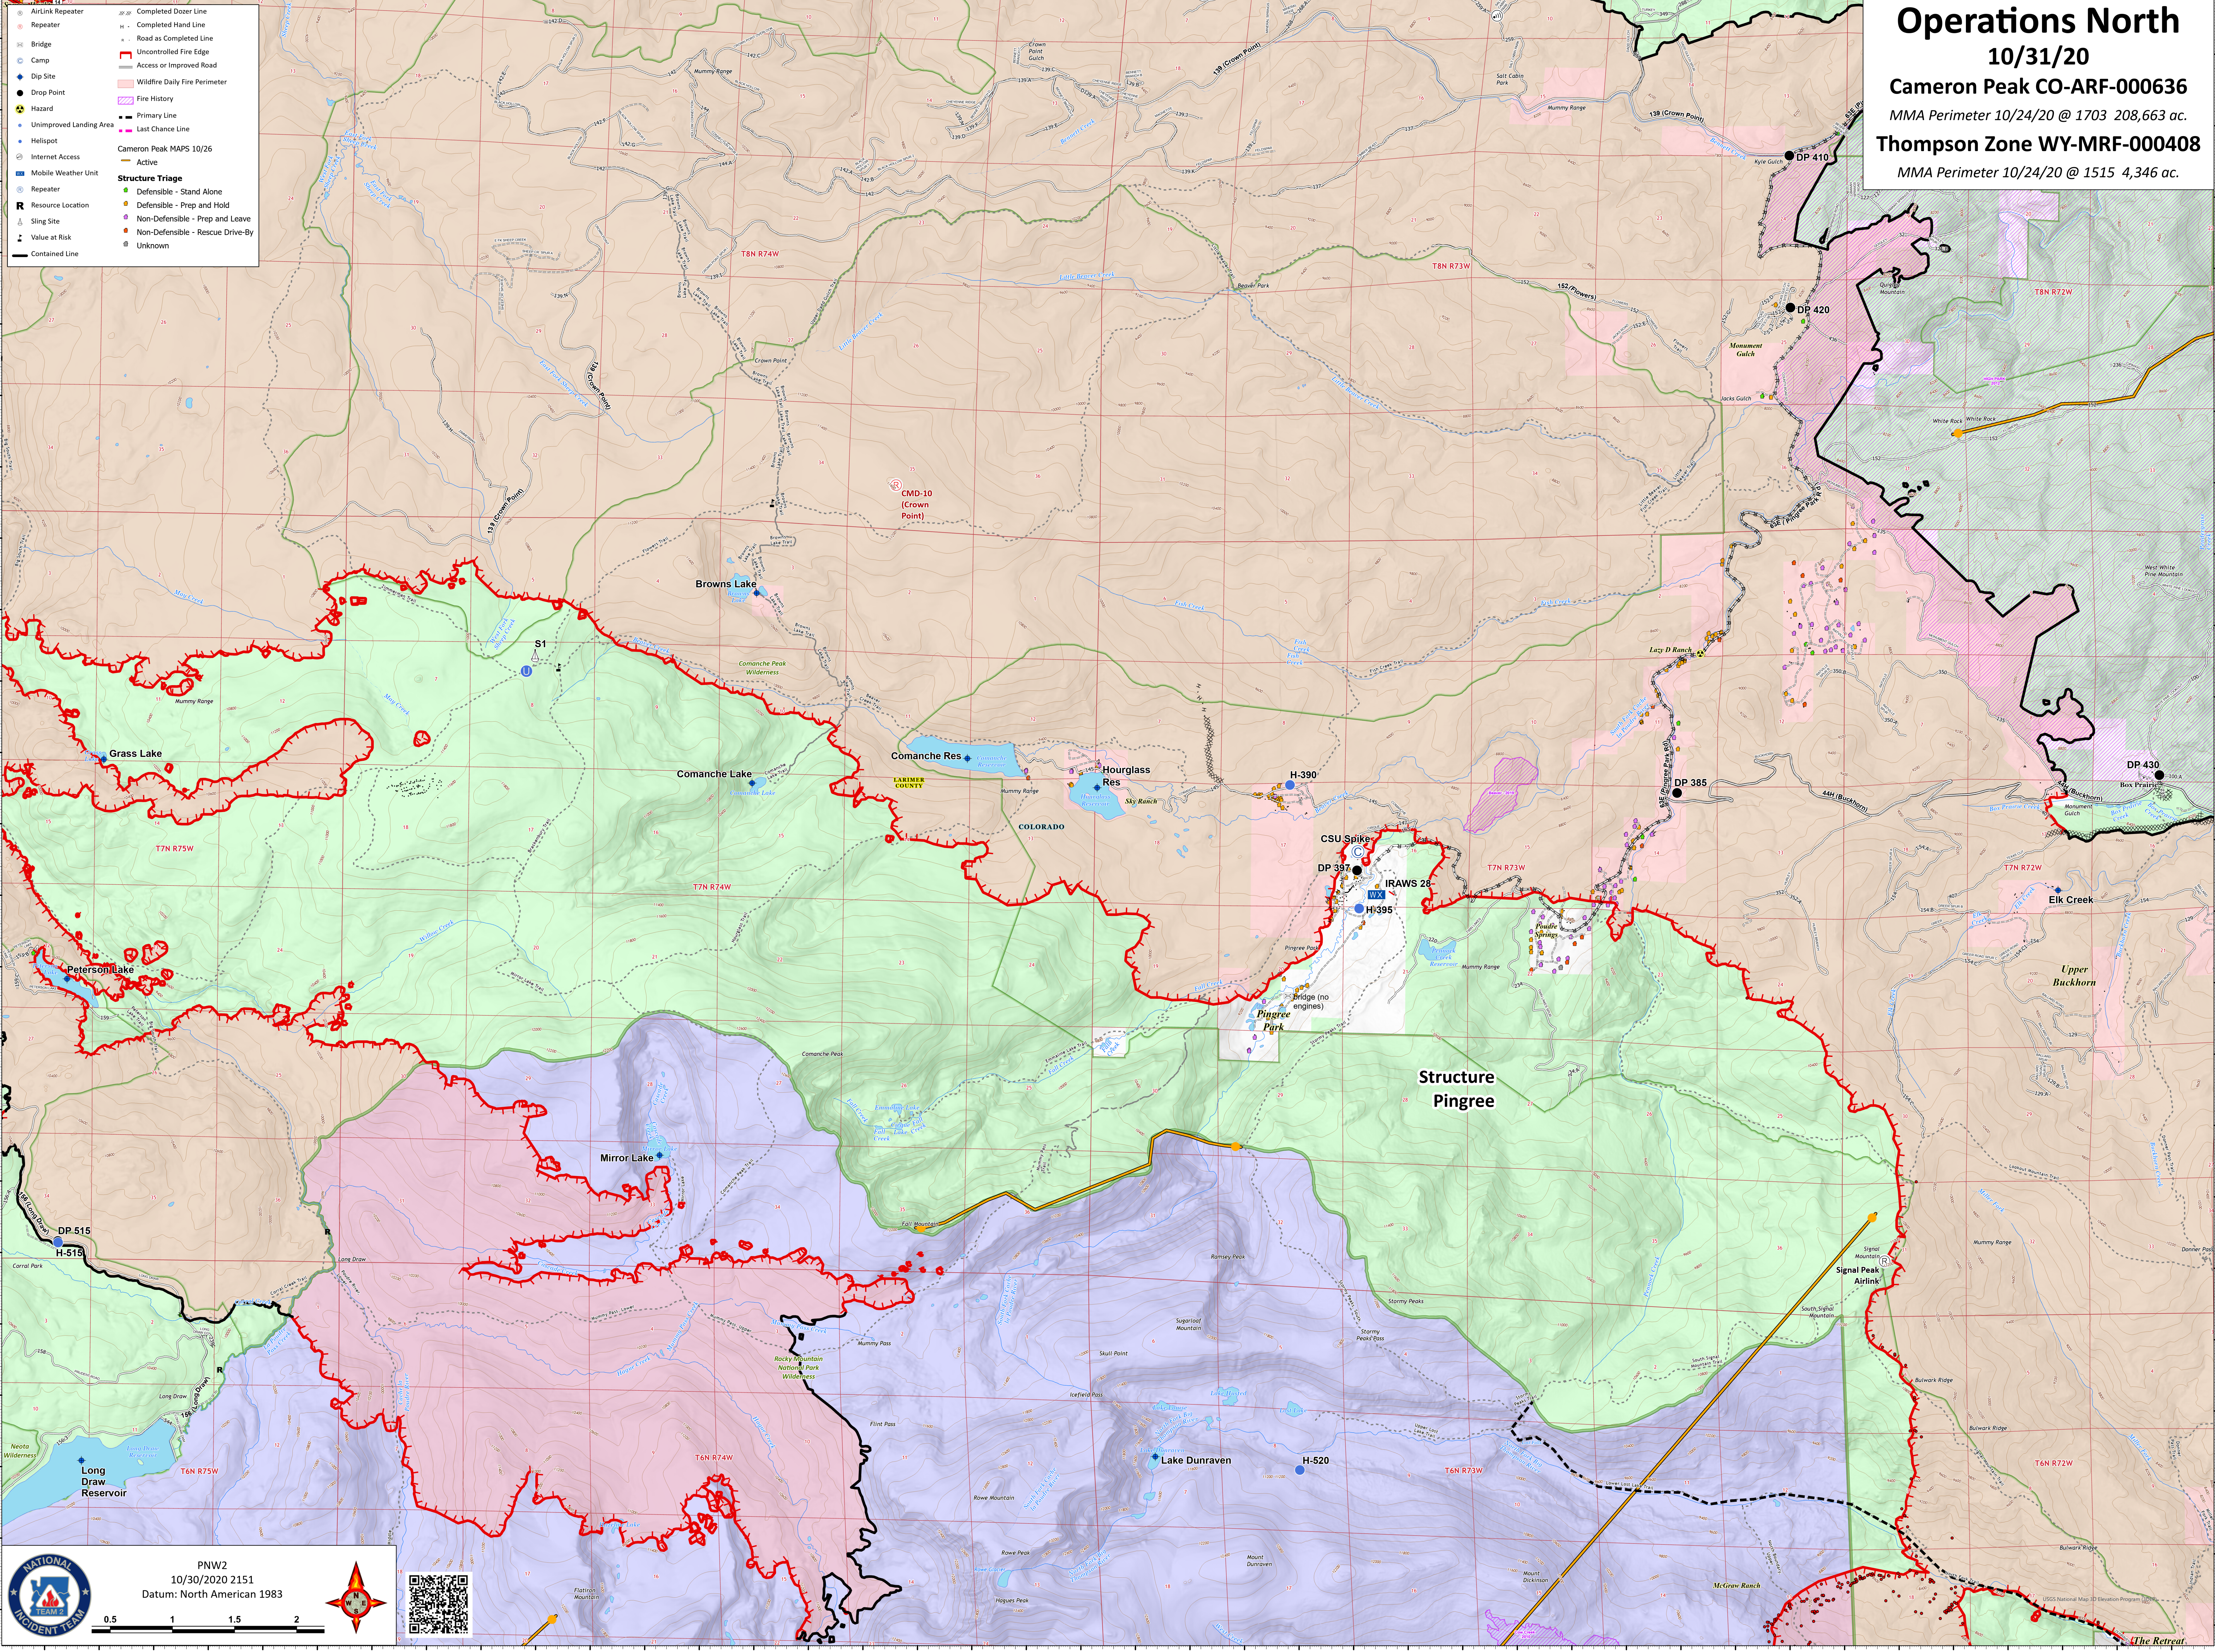

# Operations North

10/31/20  
 Cameron Peak CO-ARF-000636  
 MMA Perimeter 10/24/20 @ 1703 208,663 ac.  
 Thompson Zone WY-MRF-000408  
 MMA Perimeter 10/24/20 @ 1515 4,346 ac.

- AirLink Repeater
  - Repeater
  - Bridge
  - Camp
  - Dip Site
  - Drop Point
  - Hazard
  - Unimproved Landing Area
  - Helispot
  - Internet Access
  - Mobile Weather Unit
  - Repeater
  - Resource Location
  - Sling Site
  - Value at Risk
  - Contained Line
  - Completed Dozer Line
  - Completed Hand Line
  - Road as Completed Line
  - Uncontrolled Fire Edge
  - Access or Improved Road
  - Wildfire Daily Fire Perimeter
  - Fire History
  - Primary Line
  - Last Chance Line
  - Cameron Peak MAPS 10/26
  - Active
- Structure Triage**
- Defensible - Stand Alone
  - Defensible - Prep and Hold
  - Non-Defensible - Prep and Leave
  - Non-Defensible - Rescue Drive-By
  - Unknown

PNW2  
 10/30/2020 2151  
 Datum: North American 1983