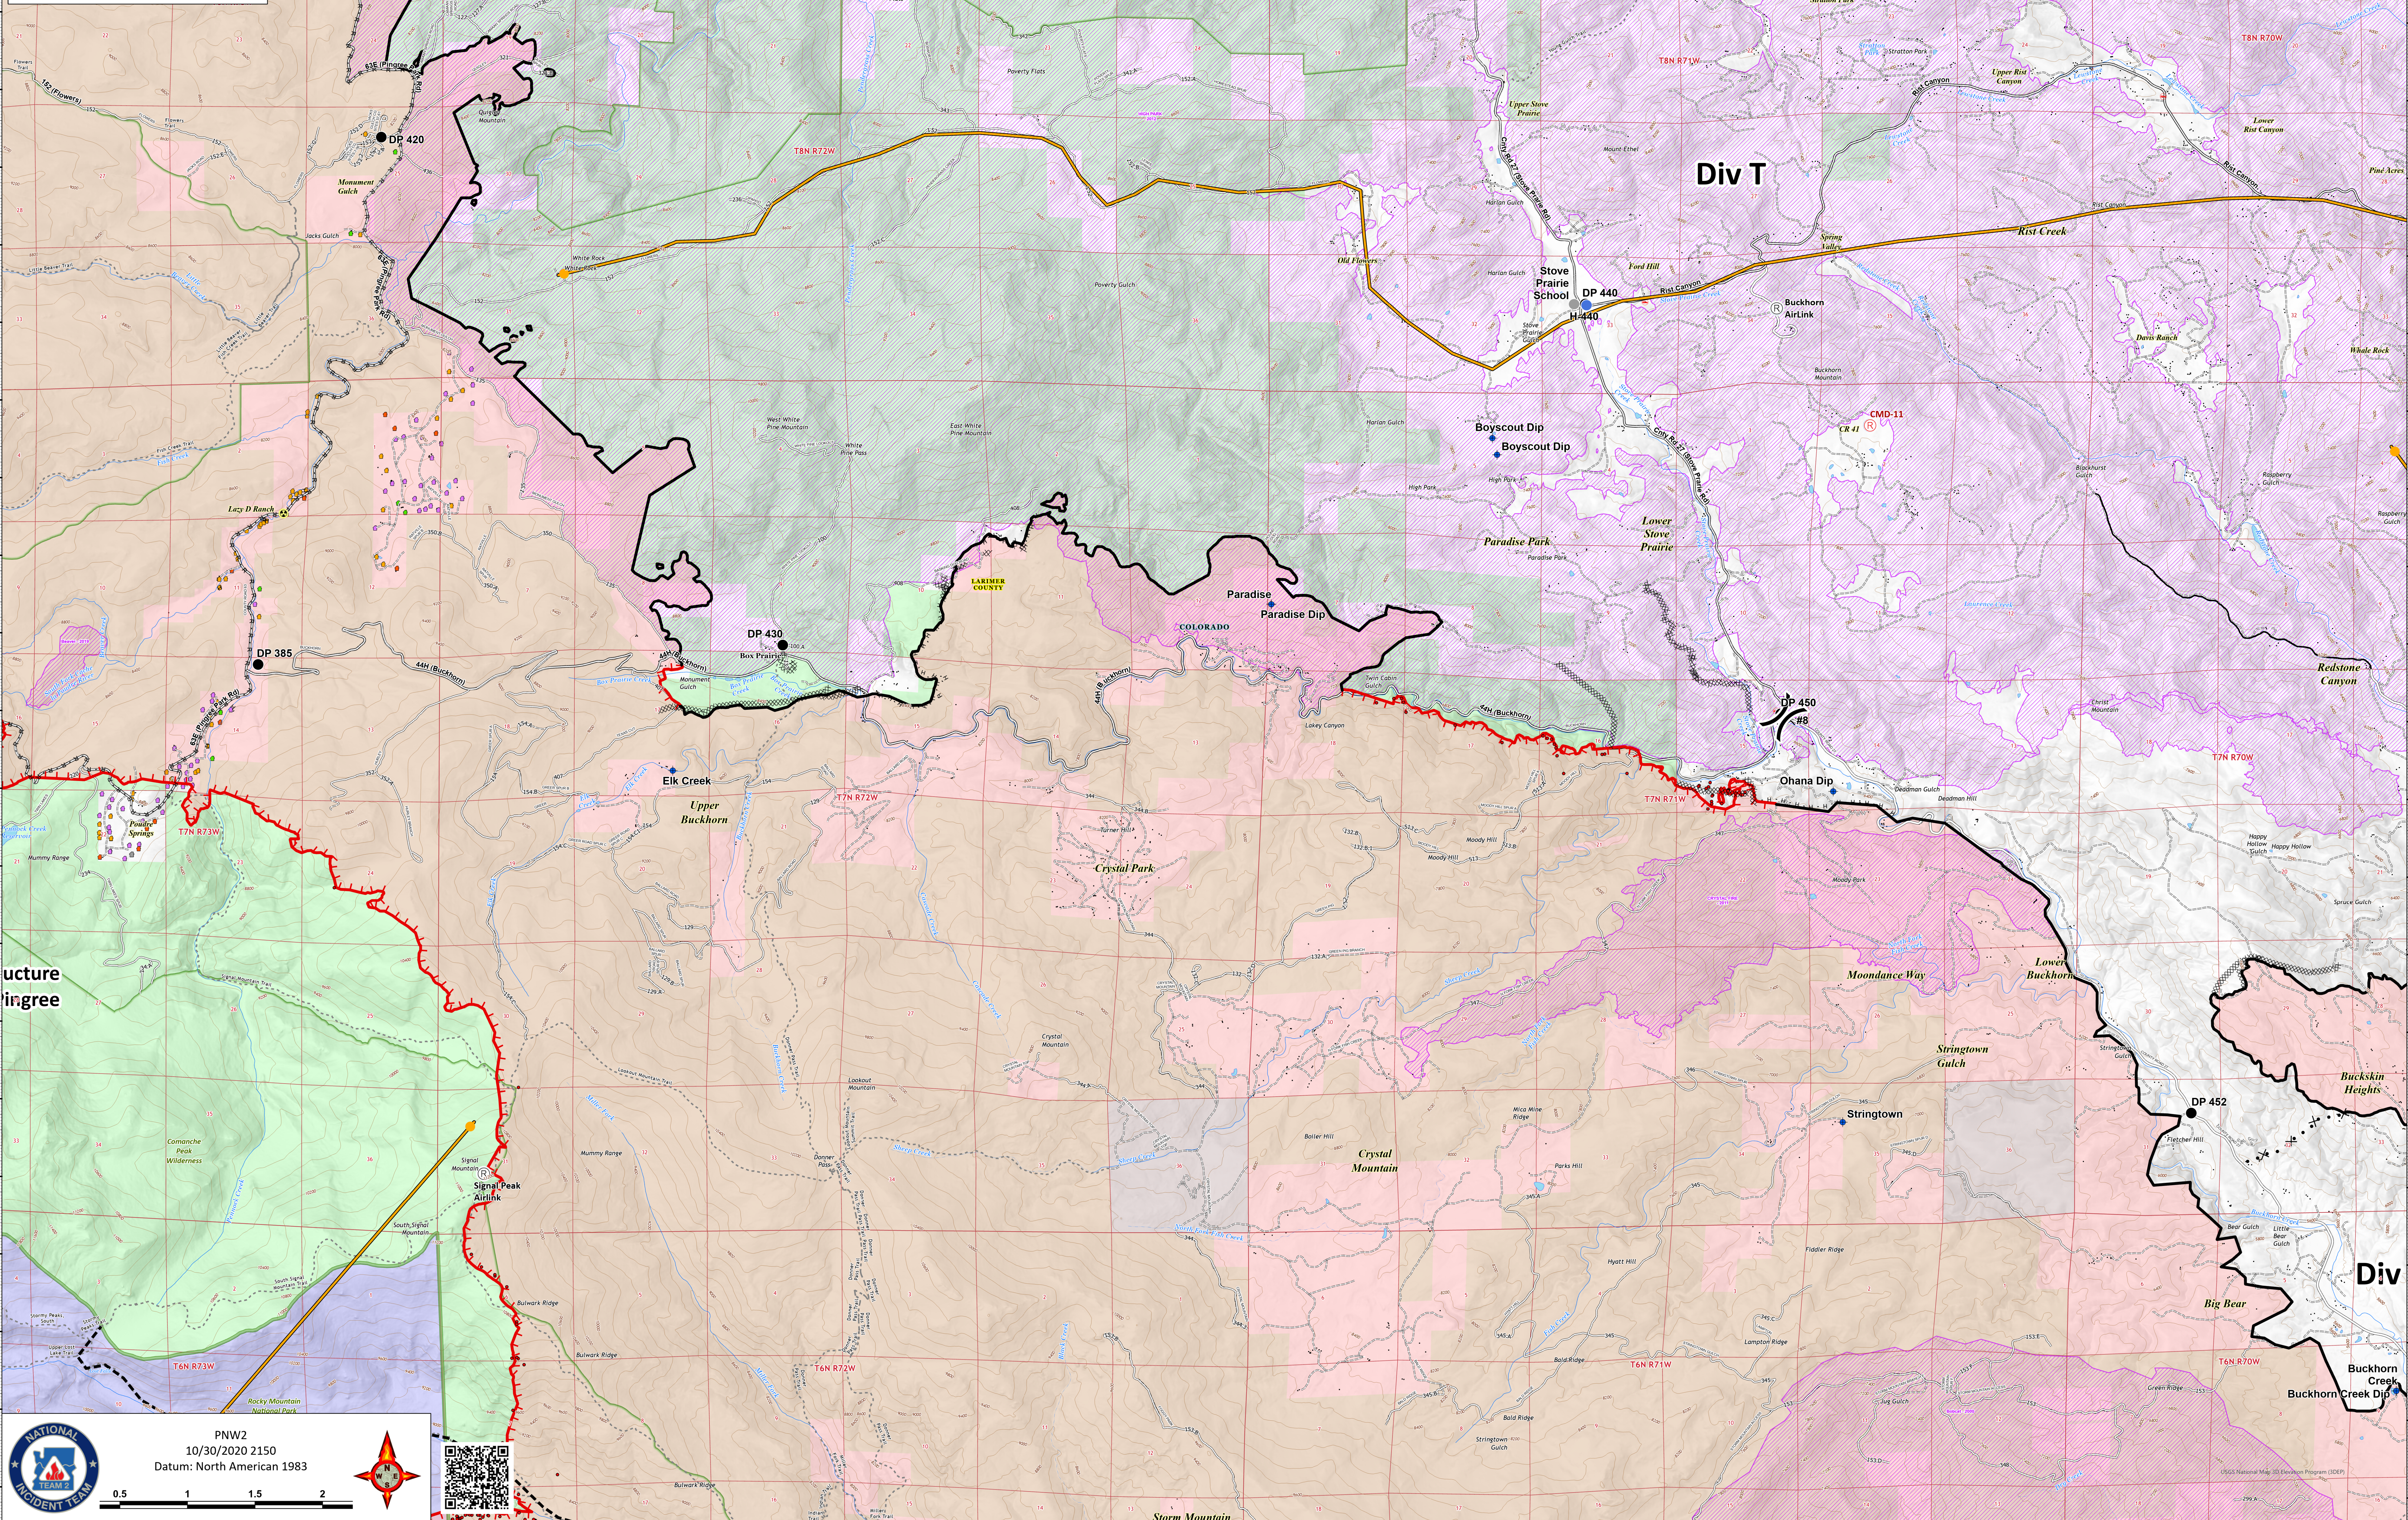

Operations North

10/31/20
Cameron Peak CO-ARF-000636
 MMA Perimeter 10/24/20 @ 1703 208,663 ac.
Thompson Zone WY-MRF-000408
 MMA Perimeter 10/24/20 @ 1515 4,346 ac.

- AirLink Repeater
 - Repeater
 - ✕ Closure
 - Dip Site
 - Drop Point
 - Hazard
 - Helispot
 - Internet Access
 - Repeater
 - Water Source
 - Other
 - ✂ Division Break
 - ✂ Branch Break
 - ▬ Contained Line
 - ▬ Completed Dozer Line
 - ▬ Completed Hand Line
 - ▬ Road as Completed Line
 - ✕ Proposed Dozer Line
 - ▬ Uncontrolled Fire Edge
 - ▬ Access or Improved Road
 - ▬ Wildfire Daily Fire Perimeter
 - ▬ Fire History
 - ▬ Primary Line
 - ▬ Cameron Peak MAPS 10/26
 - ▬ Active
- Structure Triage**
- Defensible - Stand Alone
 - Defensible - Prep and Hold
 - Non-Defensible - Prep and Leave
 - Non-Defensible - Rescue Drive-By
 - Unknown

NATIONAL INCIDENT TEAM

PNW2
 10/30/2020 2150
 Datum: North American 1983

0.5 1 1.5 2

©2020 National Map Information Program (NIP)