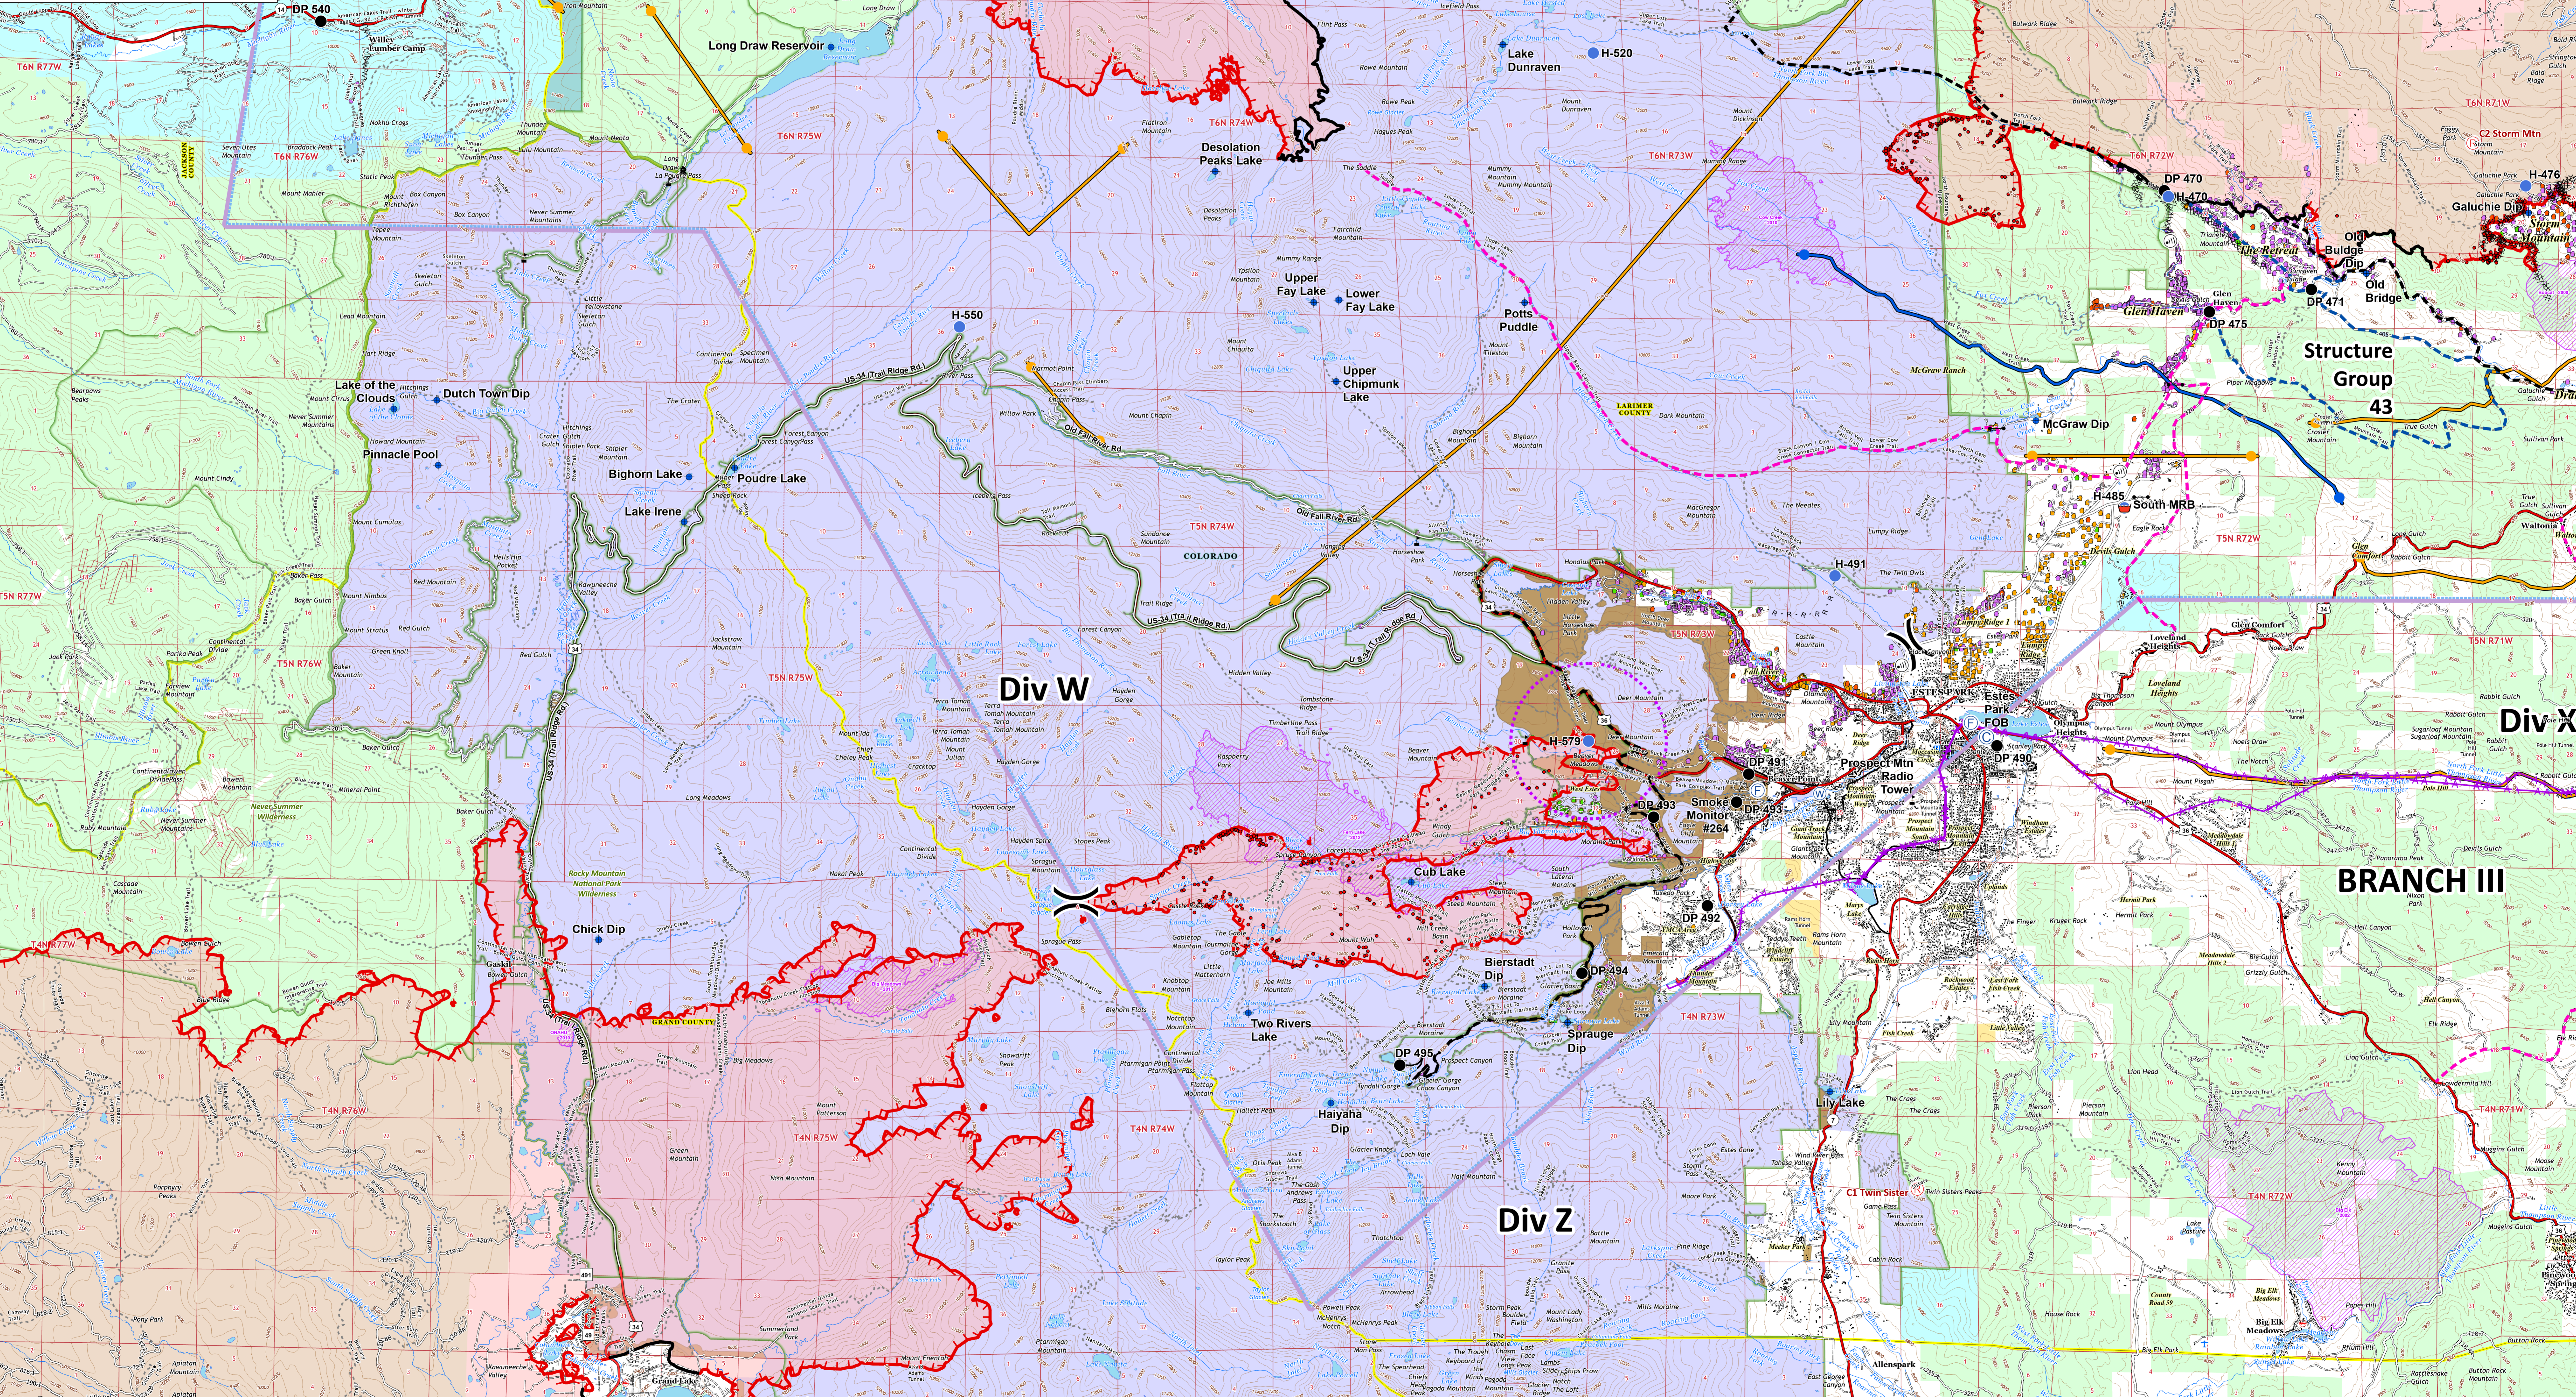

# Ops RMNP

10/31/20

Cameron Peak CO-ARF-000636

MMA Perimeter 10/24/20 @ 1703 208,663 ac.

Thompson Zone WY-MRF-000408

MMA Perimeter 10/24/20 @ 1515 4,346 ac.

- AirLink Repeater
- Repeater
- Camp
- Dip Site
- Drop Point
- Fire Station
- Gate
- Helispot
- Internet Access
- Mobile Weather Unit
- Repeater
- R Resource Location
- Retardant/Mud Pit
- Water Source
- Value at Risk
- Other
- Division Break
- Branch Break
- Completed Dozer Line
- Completed Hand Line
- Road as Completed Line
- Uncontrolled Fire Edge
- Access or Improved Road
- Line Break Completed
- Fire Break Planned or Incomplete
- Temporary Flight Restriction
- UAS Launch and Recovery Zone
- WAPA Transmission Lines
- Wildfire Daily Fire Perimeter
- Fire History
- Fuels Treatments
- Primary Line
- Secondary Line
- Last Chance Line
- Cameron Peak MAPS 10/26
- Active
- Pending
- Structure Triage
- Defensible - Stand Alone
- Defensible - Prep and Hold
- Non-Defensible - Prep and Leave
- Non-Defensible - Rescue Drive-By
- Unknown

NATIONAL INCIDENT TEAM

PNW2  
10/30/2020 2243  
Datum: North American 1983

105°58'W 105°56'W 105°54'W 105°52'W 105°50'W 105°48'W 105°46'W 105°44'W 105°42'W 105°40'W 105°38'W 105°36'01W 105°34'W 105°32'W 105°30'W 105°28'W 105°26'W 105°24'W 105°22'W