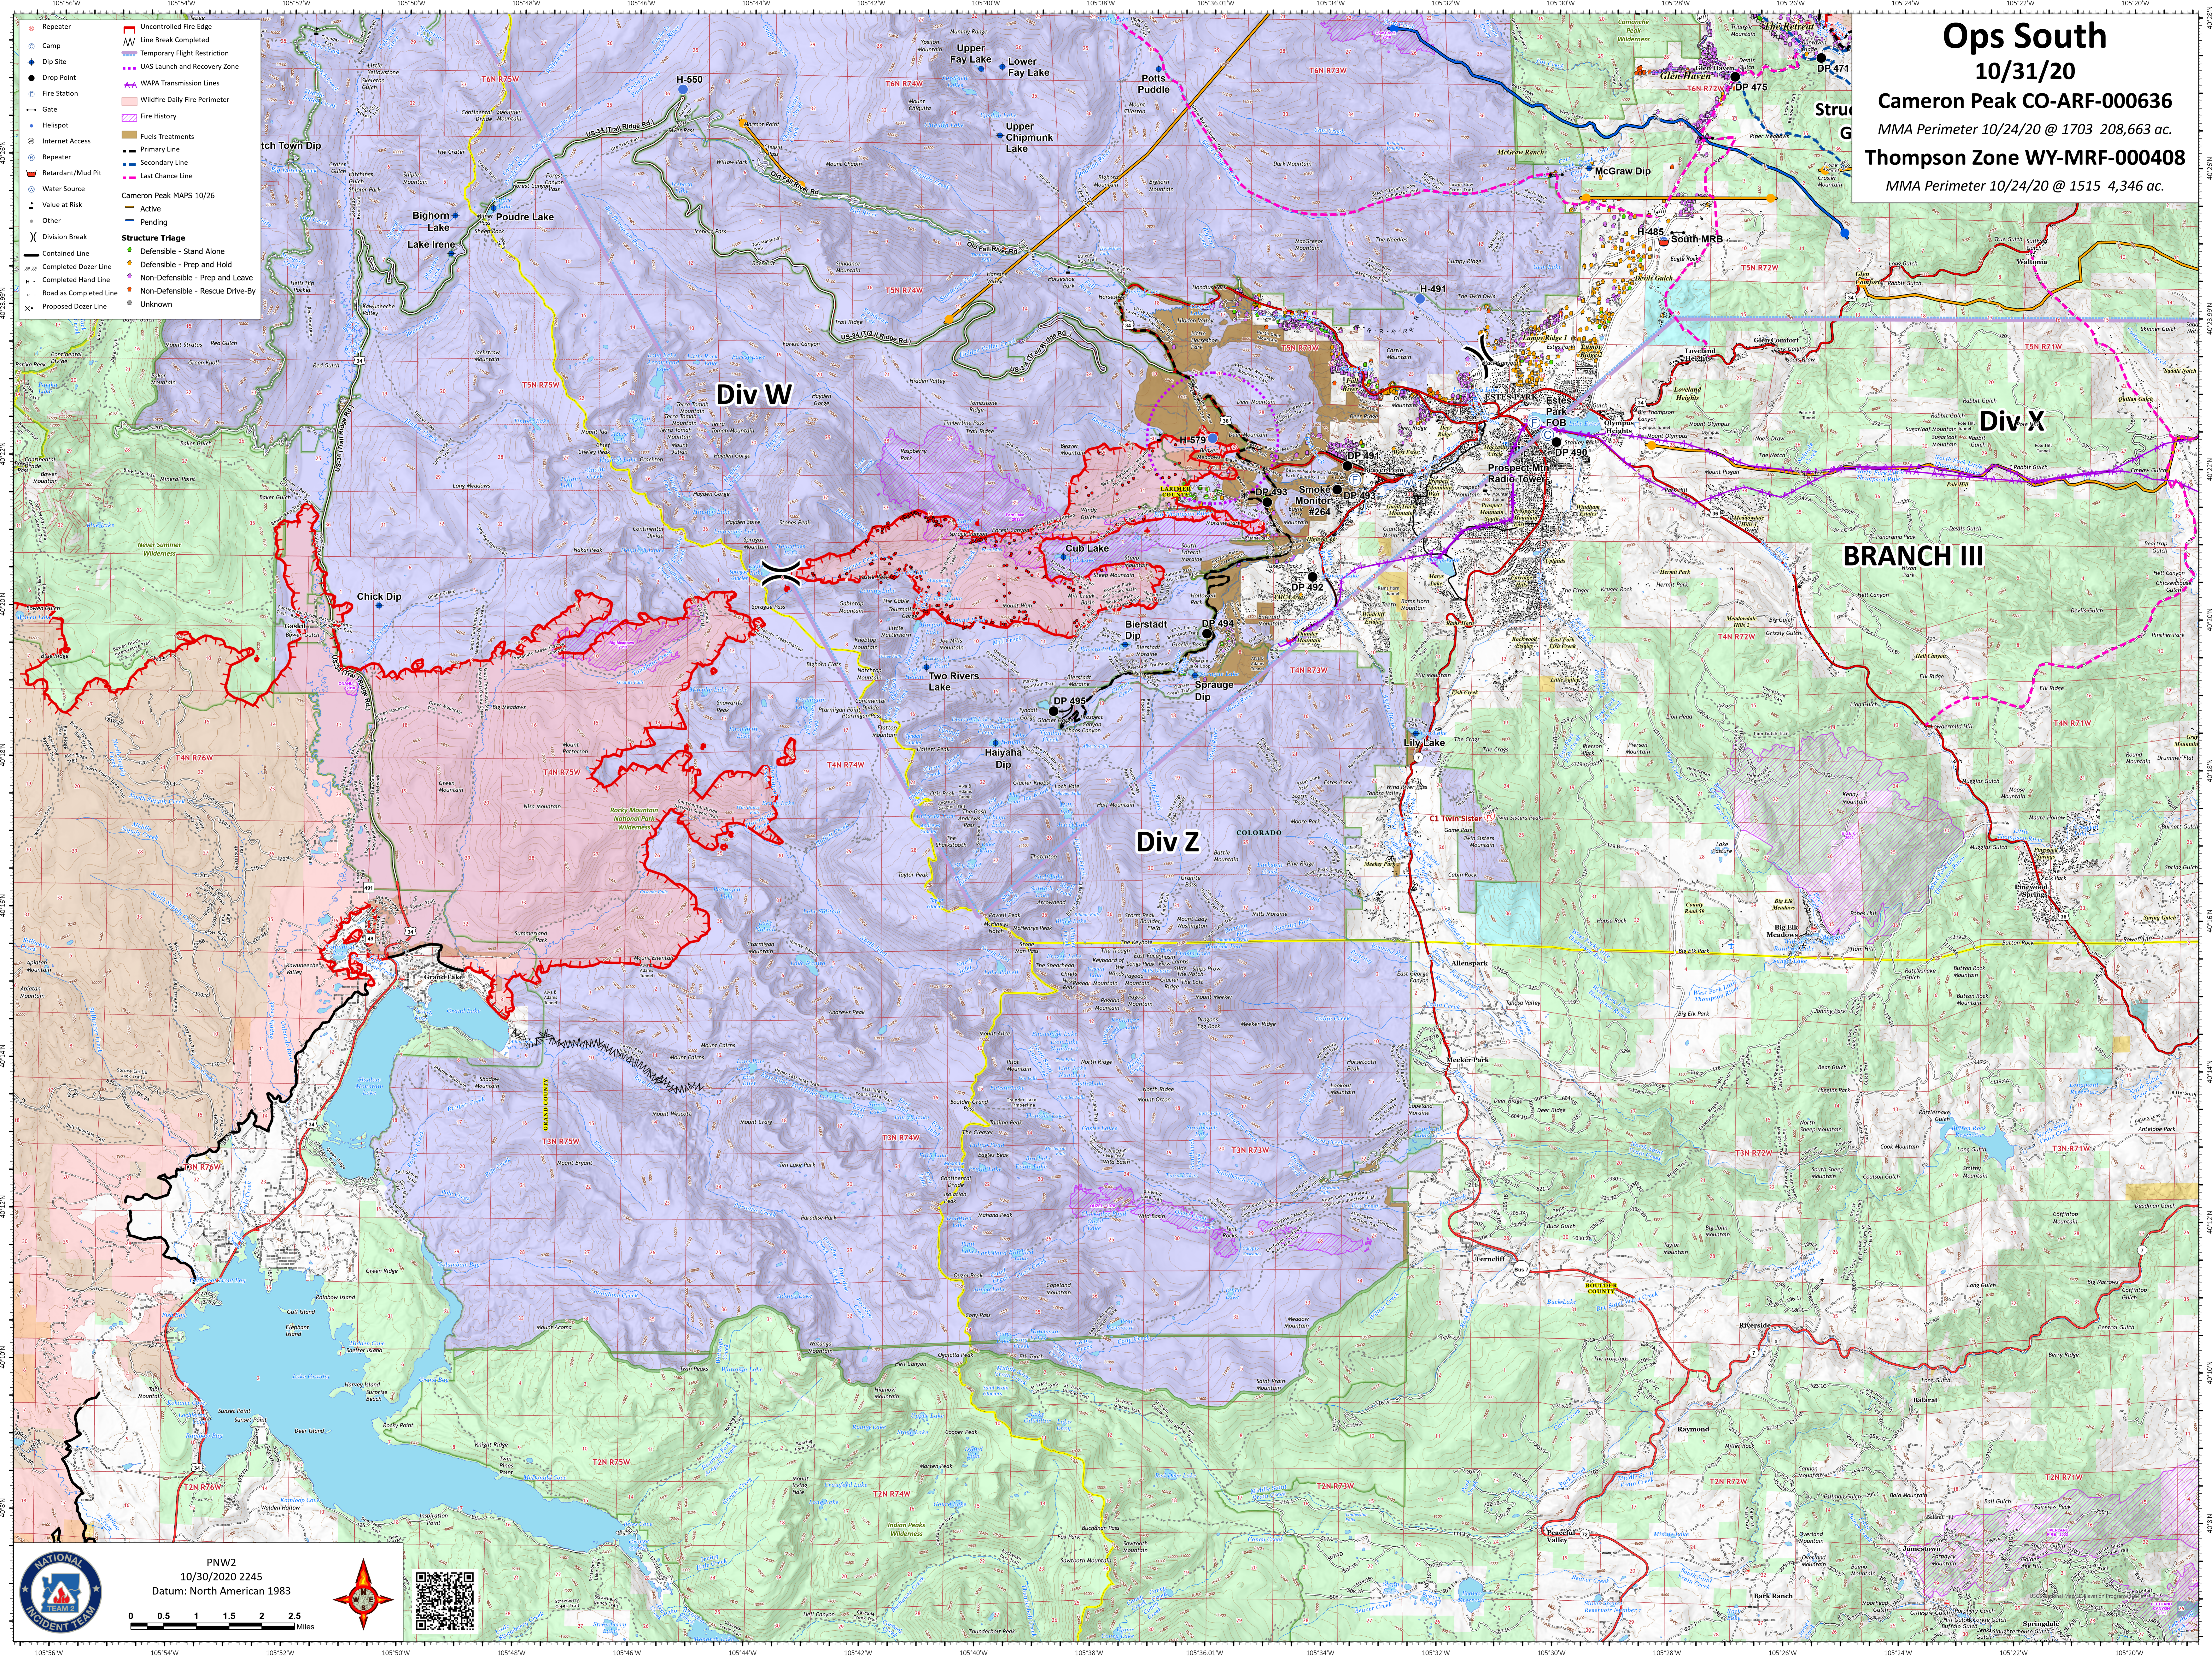

Ops South

10/31/20

Cameron Peak CO-ARF-000636

MMA Perimeter 10/24/20 @ 1703 208,663 ac.

Thompson Zone WY-MRF-000408

MMA Perimeter 10/24/20 @ 1515 4,346 ac.

- Repeater
- Camp
- Dip Site
- Drop Point
- Fire Station
- Gate
- Helispot
- Internet Access
- Repeater
- Retardant/Mud Pit
- Water Source
- Value at Risk
- Other
- Division Break
- Completed Dozer Line
- Completed Hand Line
- Road as Completed Line
- Proposed Dozer Line
- Uncontrolled Fire Edge
- Line Break Completed
- Temporary Flight Restriction
- UAS Launch and Recovery Zone
- WAPA Transmission Lines
- Wildfire Daily Fire Perimeter
- Fire History
- Fuels Treatments
- Primary Line
- Secondary Line
- Last Chance Line
- Cameron Peak MAPS 10/26
- Active
- Pending
- Structure Triage
- Defensible - Stand Alone
- Defensible - Prep and Hold
- Non-Defensible - Prep and Leave
- Non-Defensible - Rescue Drive-By
- Unknown

NATIONAL INCIDENT TEAM

PNW2
10/30/2024
Datum: North American 1983

0 0.5 1 1.5 2 2.5 Miles