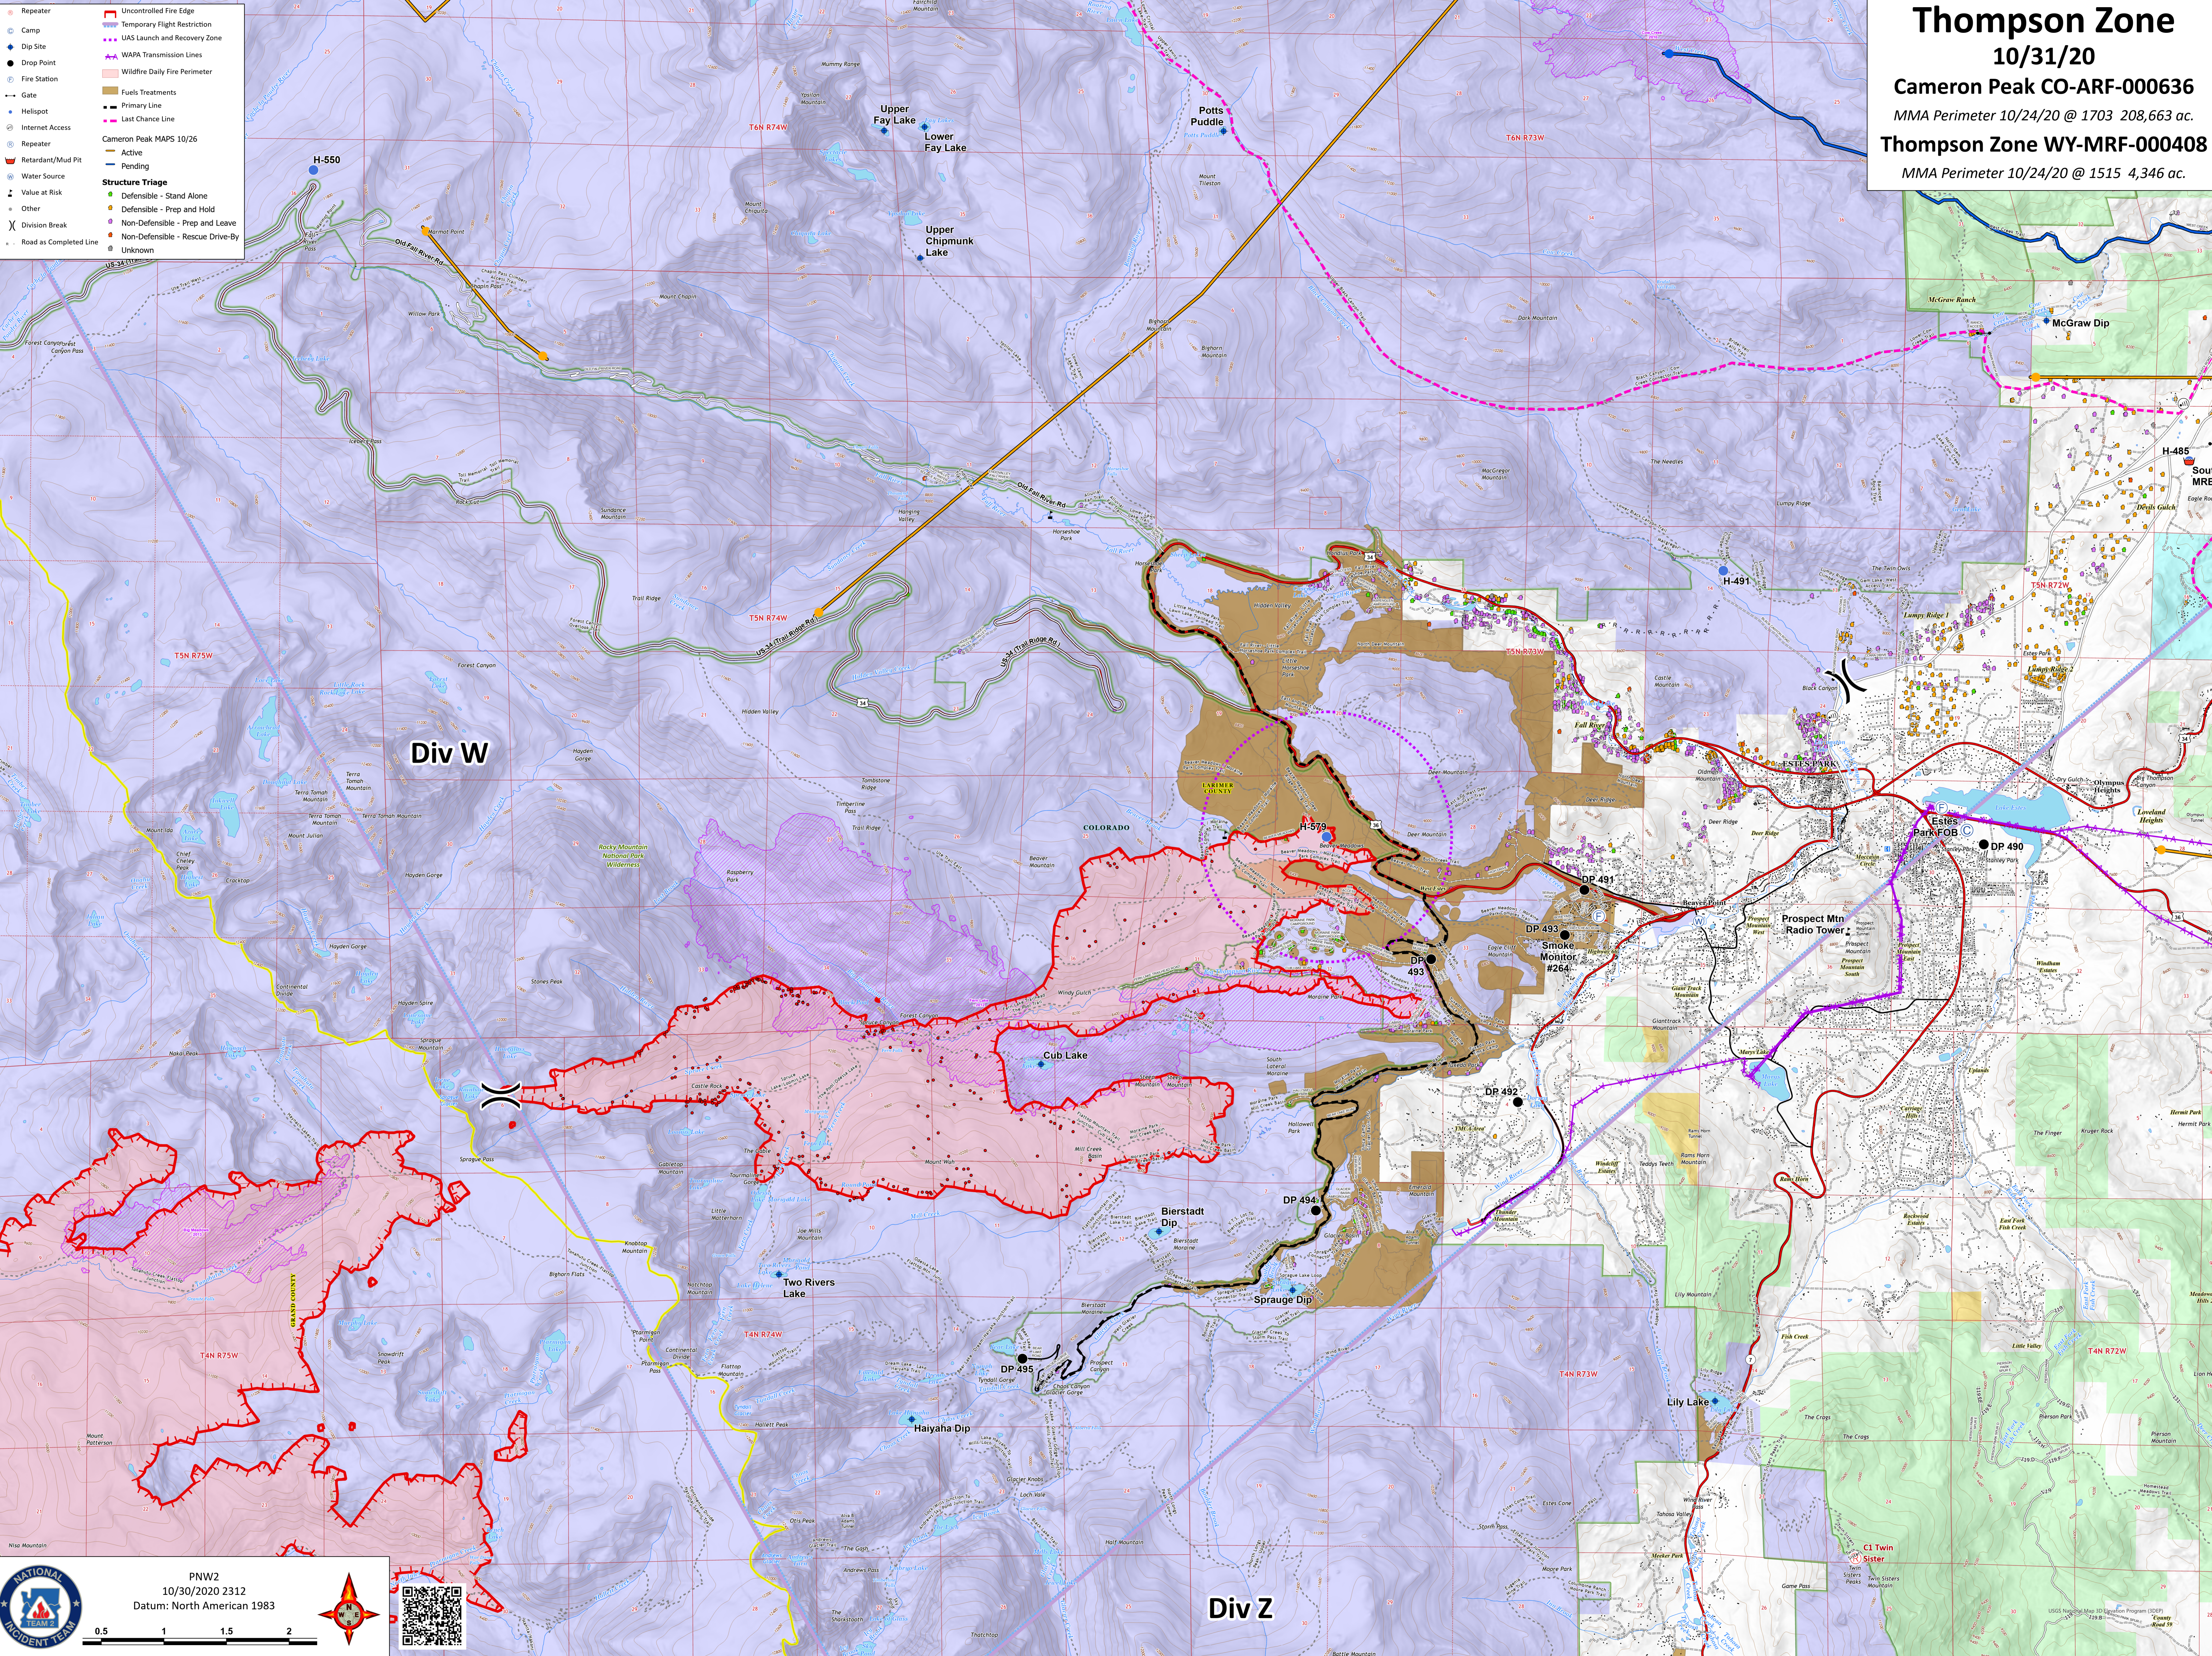

# Thompson Zone

10/31/20

Cameron Peak CO-ARF-000636

MMA Perimeter 10/24/20 @ 1703 208,663 ac.

Thompson Zone WY-MRF-000408

MMA Perimeter 10/24/20 @ 1515 4,346 ac.

- Repeater
- Camp
- Dip Site
- Drop Point
- Fire Station
- Gate
- Hellspot
- Internet Access
- Repeater
- Retardant/Mud Pit
- Water Source
- Value at Risk
- Other
- Division Break
- Road as Completed Line
- Uncontrolled Fire Edge
- Temporary Flight Restriction
- UAS Launch and Recovery Zone
- WAPA Transmission Lines
- Wildfire Daily Fire Perimeter
- Fuels Treatments
- Primary Line
- Last Chance Line
- Cameron Peak MAPS 10/26
- Active
- Pending
- Structure Triage
- Defensible - Stand Alone
- Defensible - Prep and Hold
- Non-Defensible - Prep and Leave
- Non-Defensible - Rescue Drive-By
- Unknown

 PNW2  
10/30/2020 2312  
Datum: North American 1983

0.5 1 1.5 2

USGS National Map Information Program (NMIP)  
© 2019