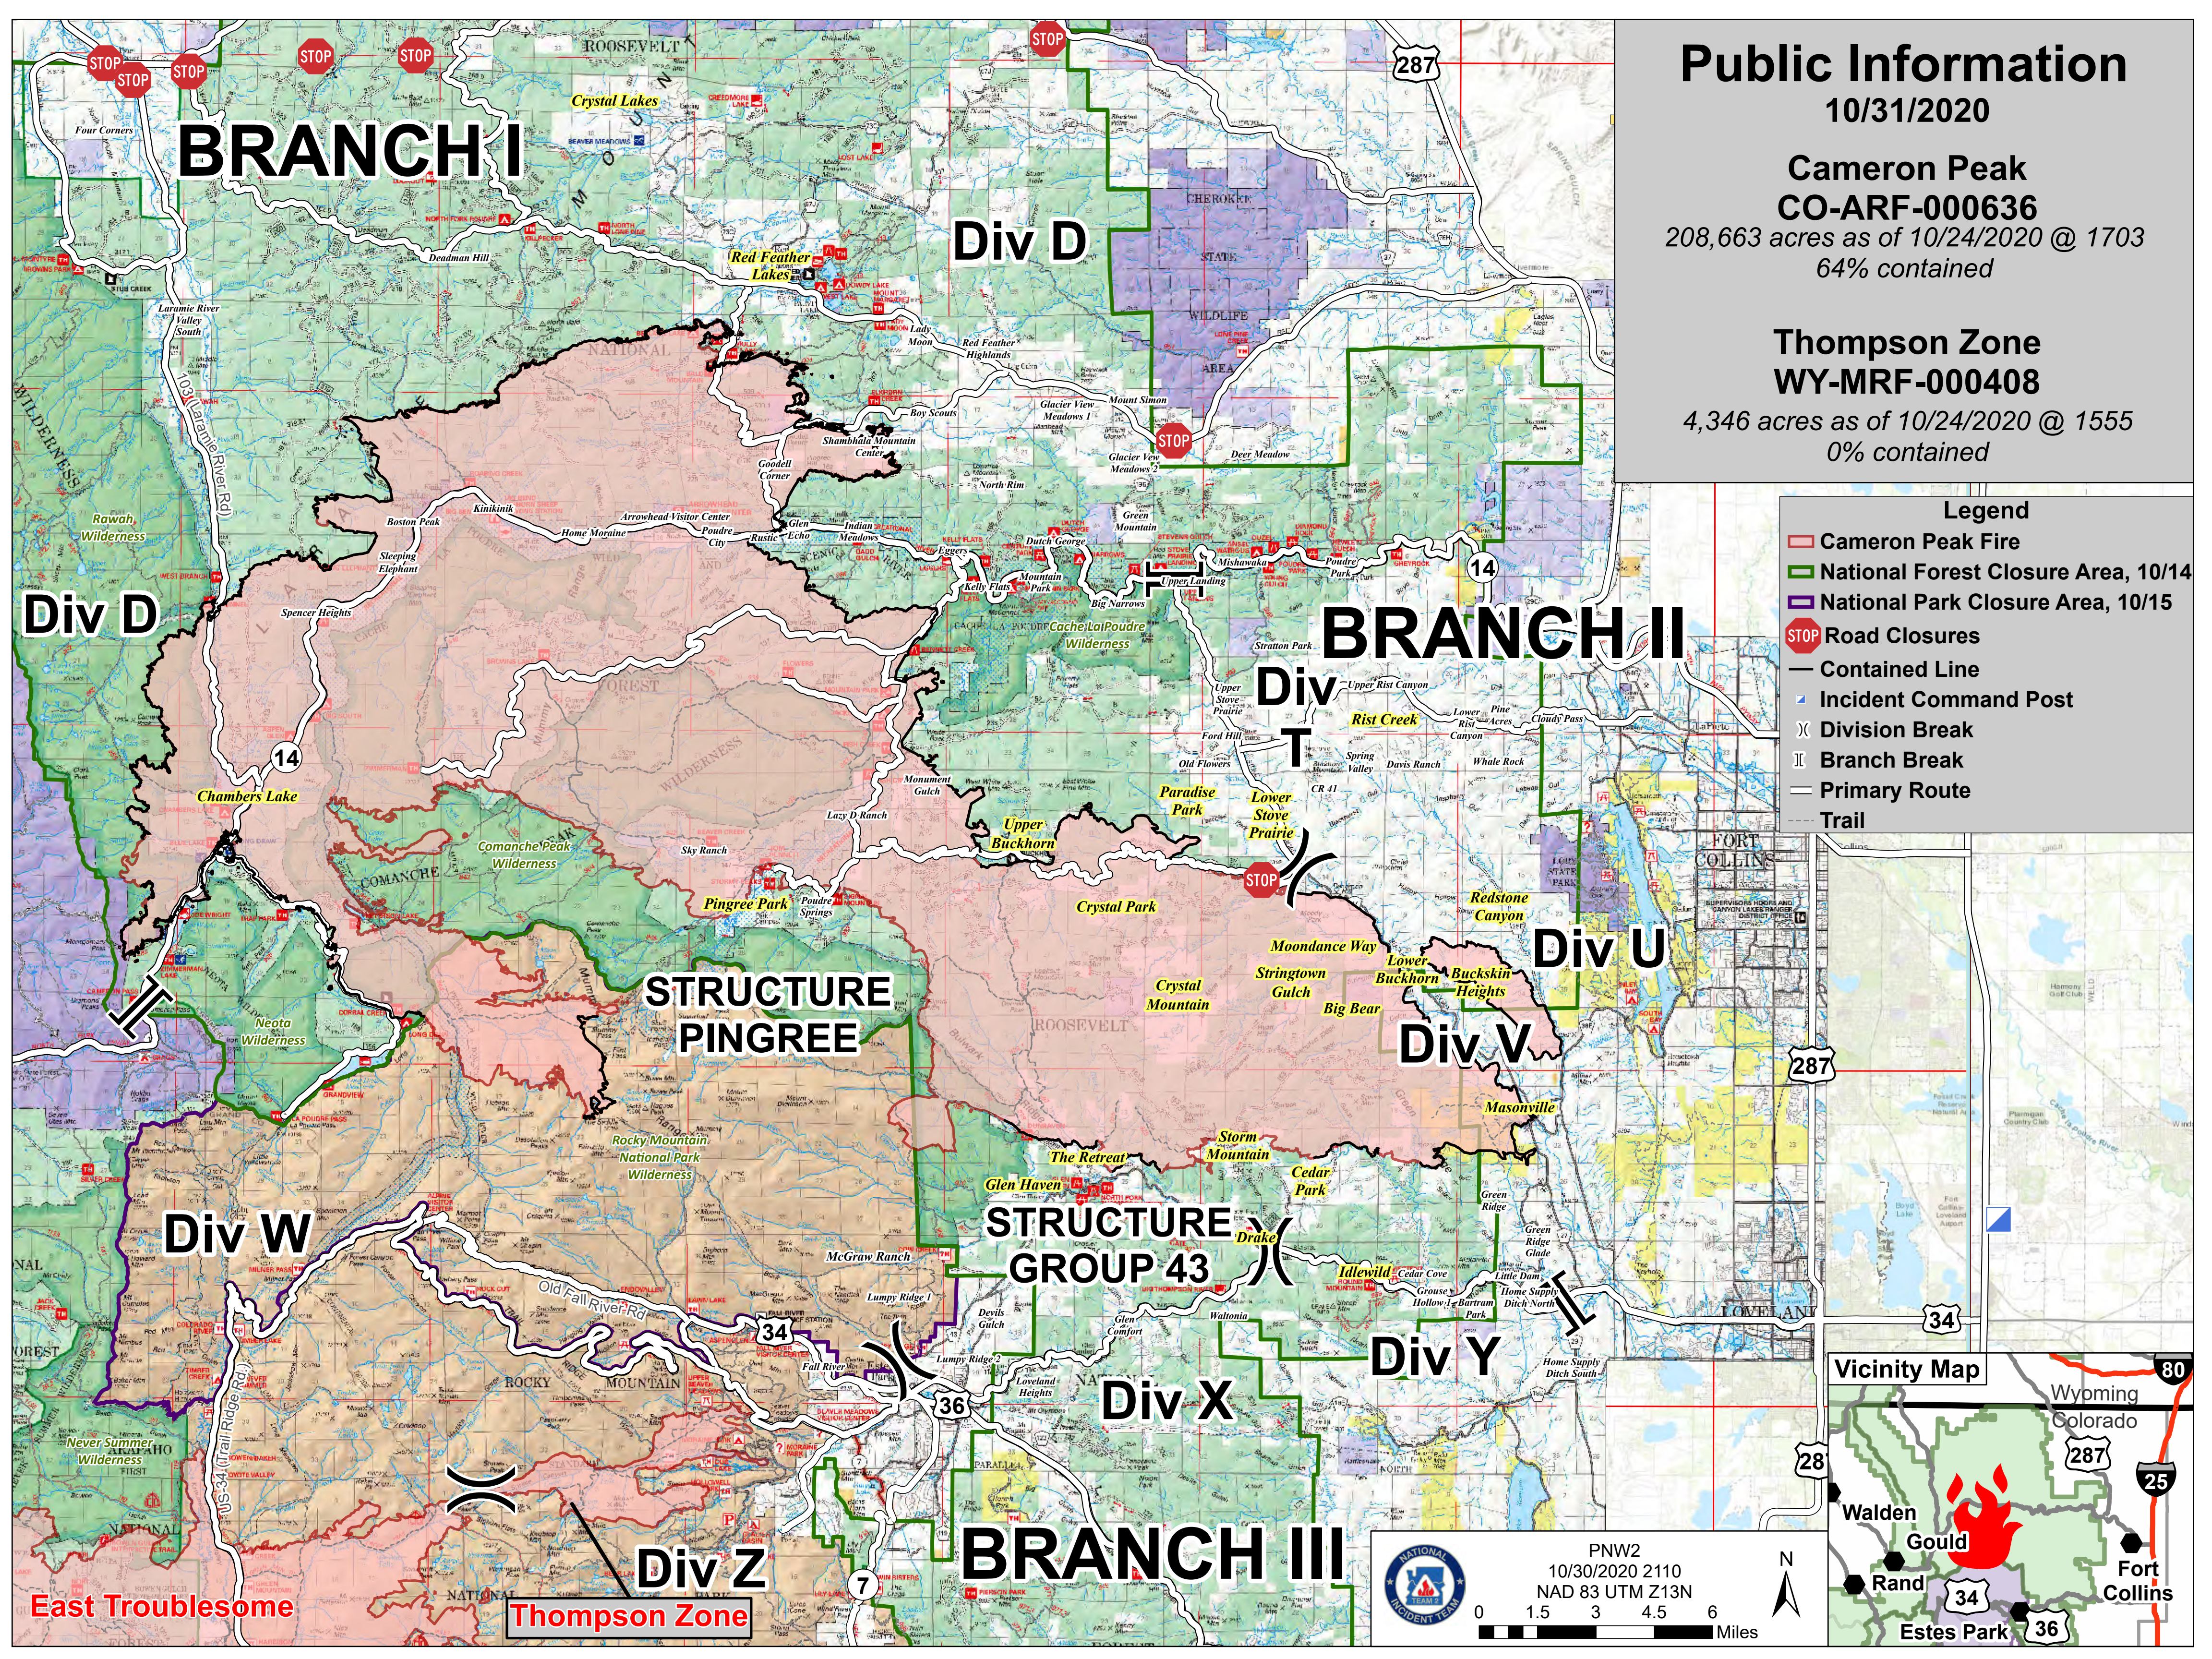

Public Information

10/31/2020

Cameron Peak
CO-ARF-000636
208,663 acres as of 10/24/2020 @ 1703
64% contained

Thompson Zone
WY-MRF-000408
4,346 acres as of 10/24/2020 @ 1555
0% contained

Legend

- Cameron Peak Fire
- National Forest Closure Area, 10/14
- National Park Closure Area, 10/15
- Road Closures
- Contained Line
- Incident Command Post
- Division Break
- Branch Break
- Primary Route
- Trail

East Troublesome

Thompson Zone

PNW2
10/30/2020 2110
NAD 83 UTM Z13N
0 1.5 3 4.5 6 Miles