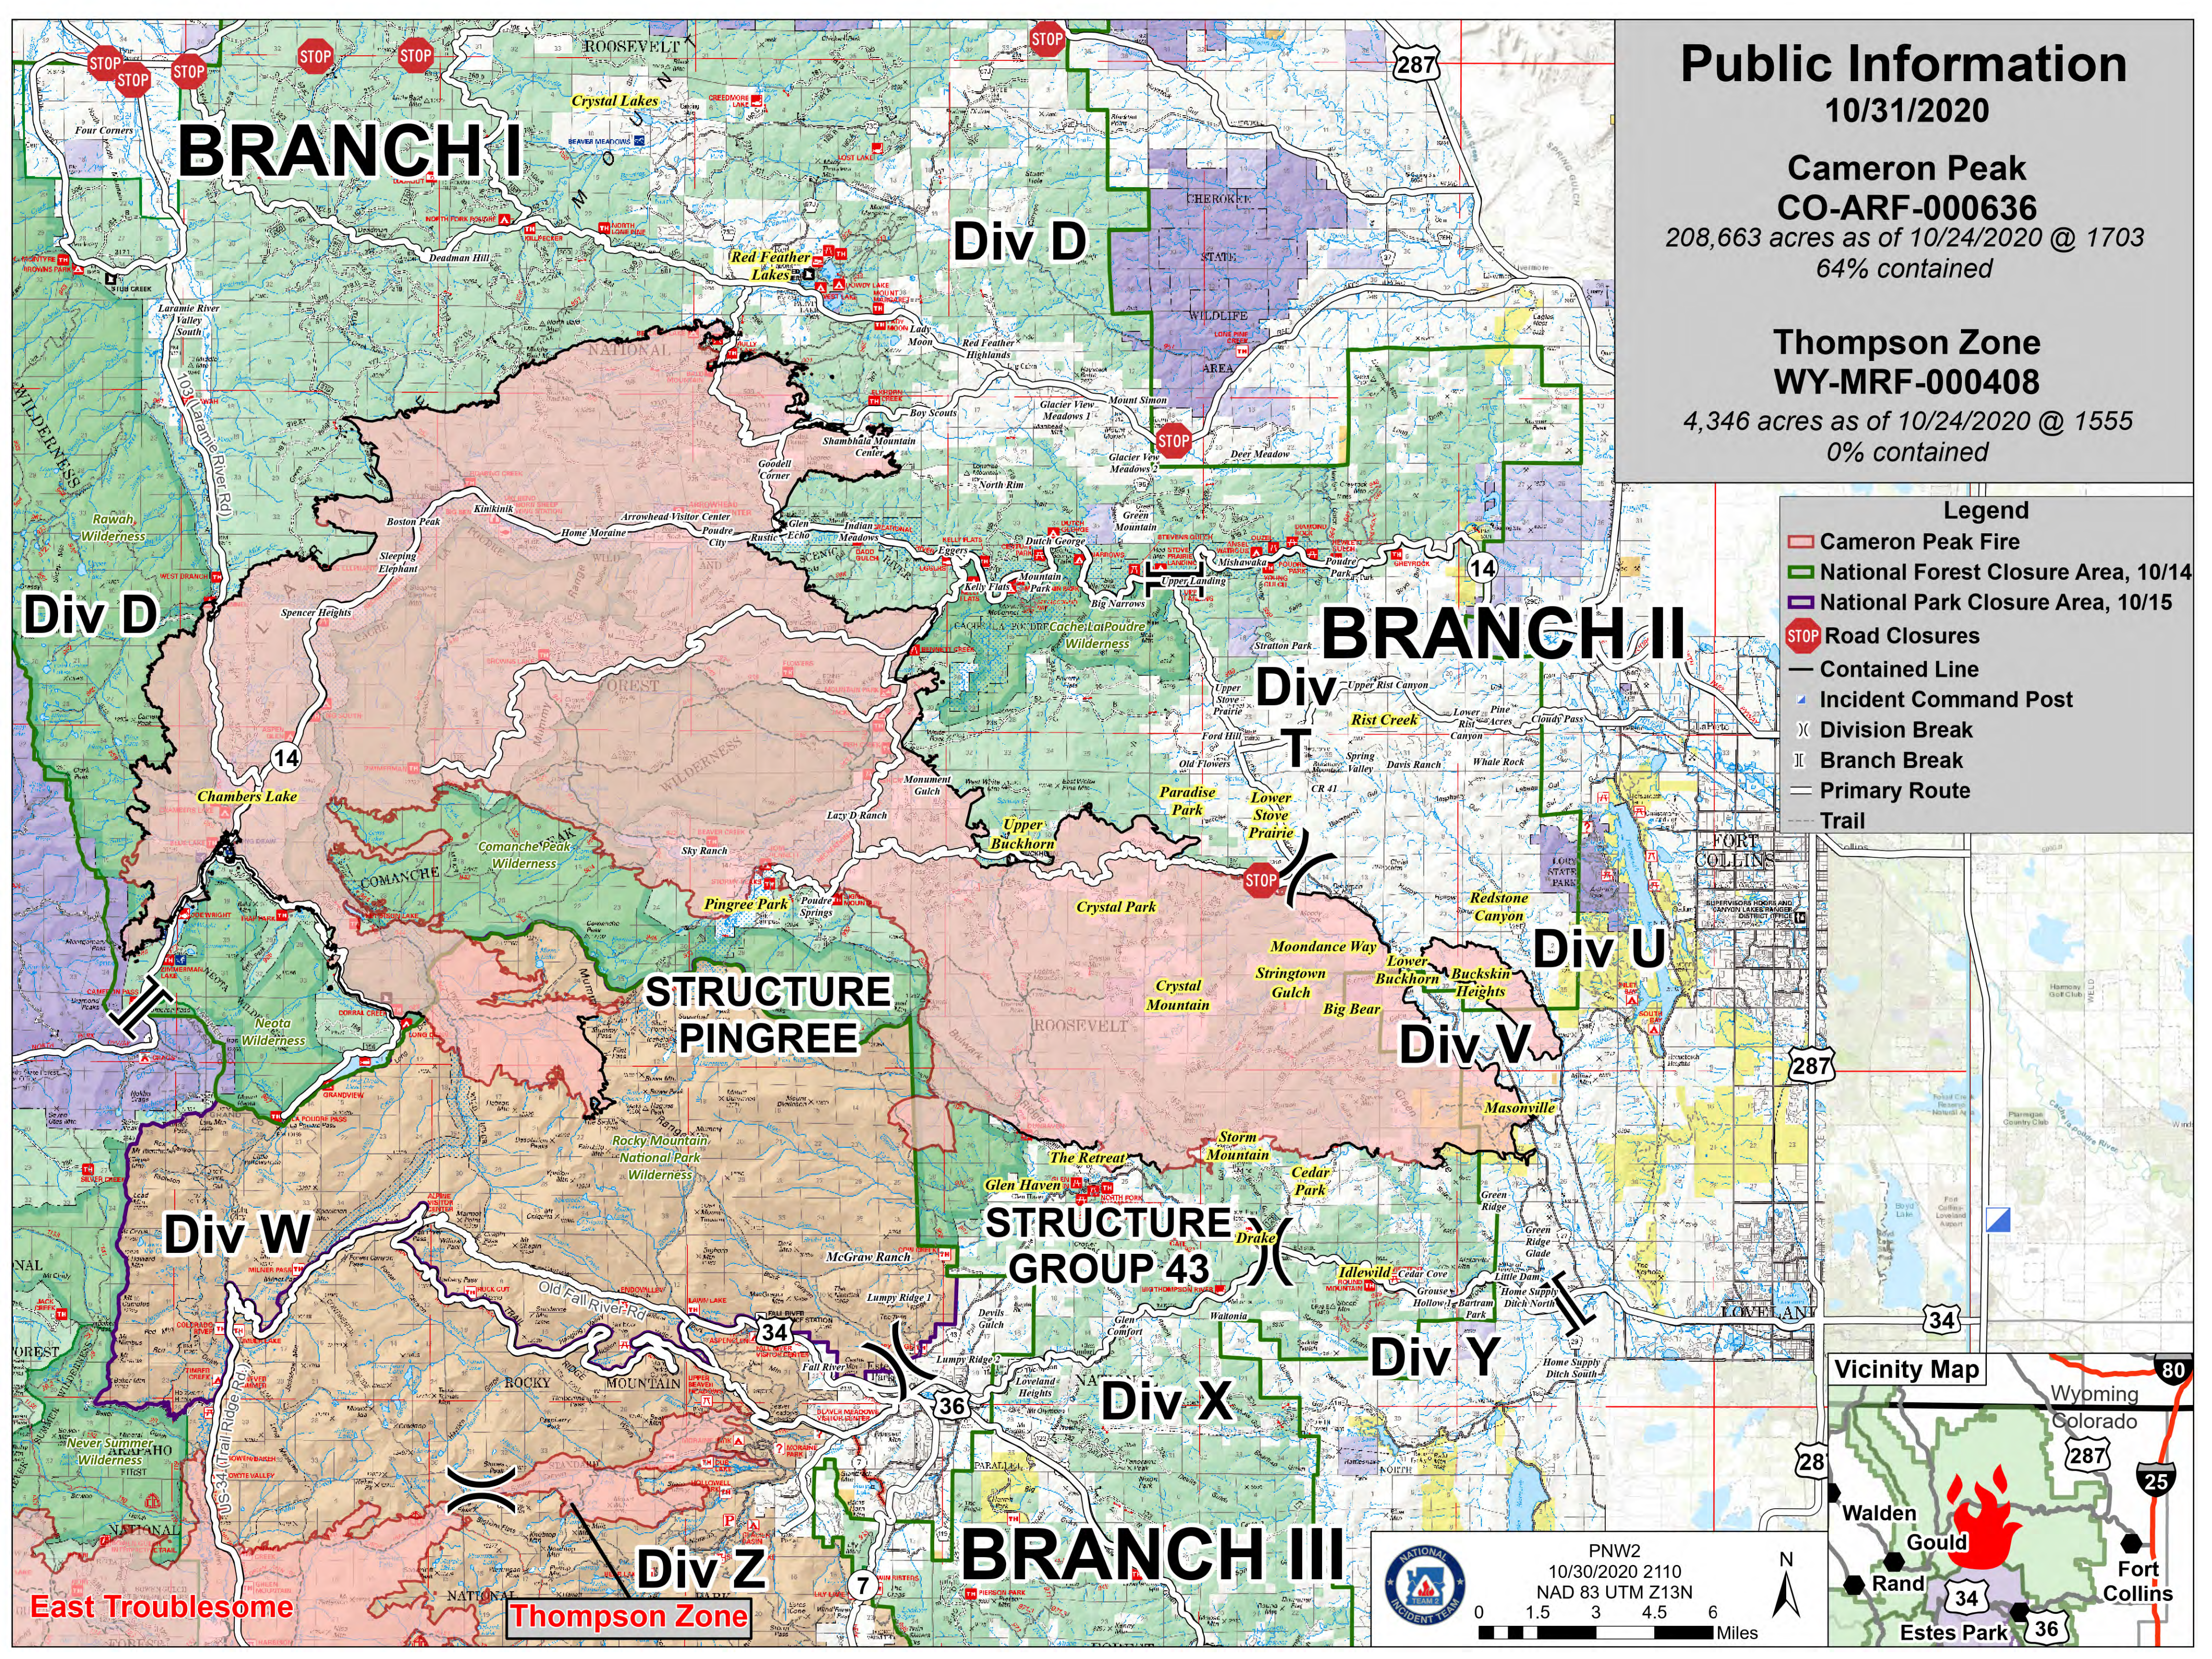

Public Information

10/31/2020

Cameron Peak
CO-ARF-000636
208,663 acres as of 10/24/2020 @ 1703
64% contained

Thompson Zone
WY-MRF-000408
4,346 acres as of 10/24/2020 @ 1555
0% contained

Legend

- Cameron Peak Fire
- National Forest Closure Area, 10/14
- National Park Closure Area, 10/15
- Road Closures
- Contained Line
- Incident Command Post
- Division Break
- Branch Break
- Primary Route
- Trail

PNW2
10/30/2020 2110
NAD 83 UTM Z13N

0 1.5 3 4.5 6 Miles

East Troublesome

Thompson Zone