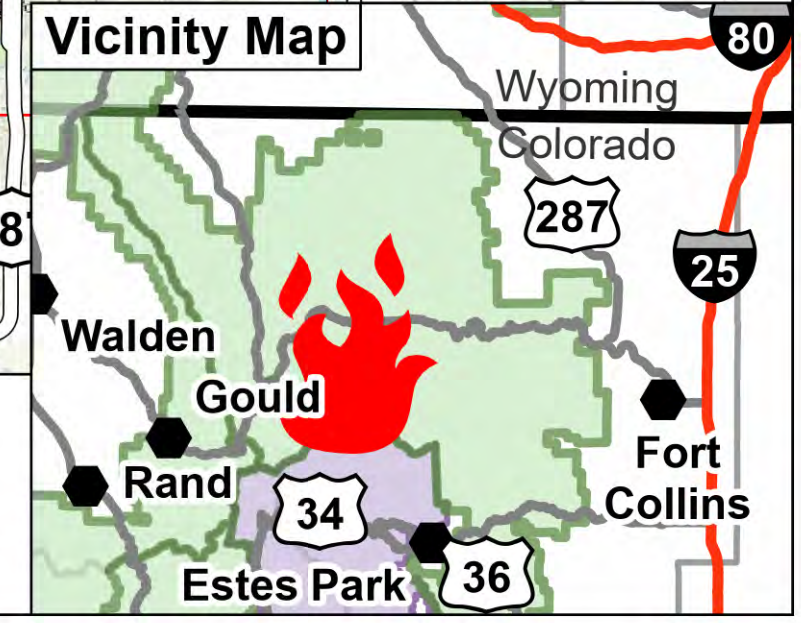

Public Information

10/31/2020

Cameron Peak
CO-ARF-000636
208,663 acres as of 10/24/2020 @ 1703
64% contained

Thompson Zone
WY-MRF-000408
4,346 acres as of 10/24/2020 @ 1555
0% contained

Legend

- Cameron Peak Fire
- National Forest Closure Area, 10/14
- National Park Closure Area, 10/15
- Road Closures
- Contained Line
- Incident Command Post
- Division Break
- Branch Break
- Primary Route
- Trail

PNW2
10/30/2020 2110
NAD 83 UTM Z13N

0 1.5 3 4.5 6 Miles

East Troublesome

Thompson Zone