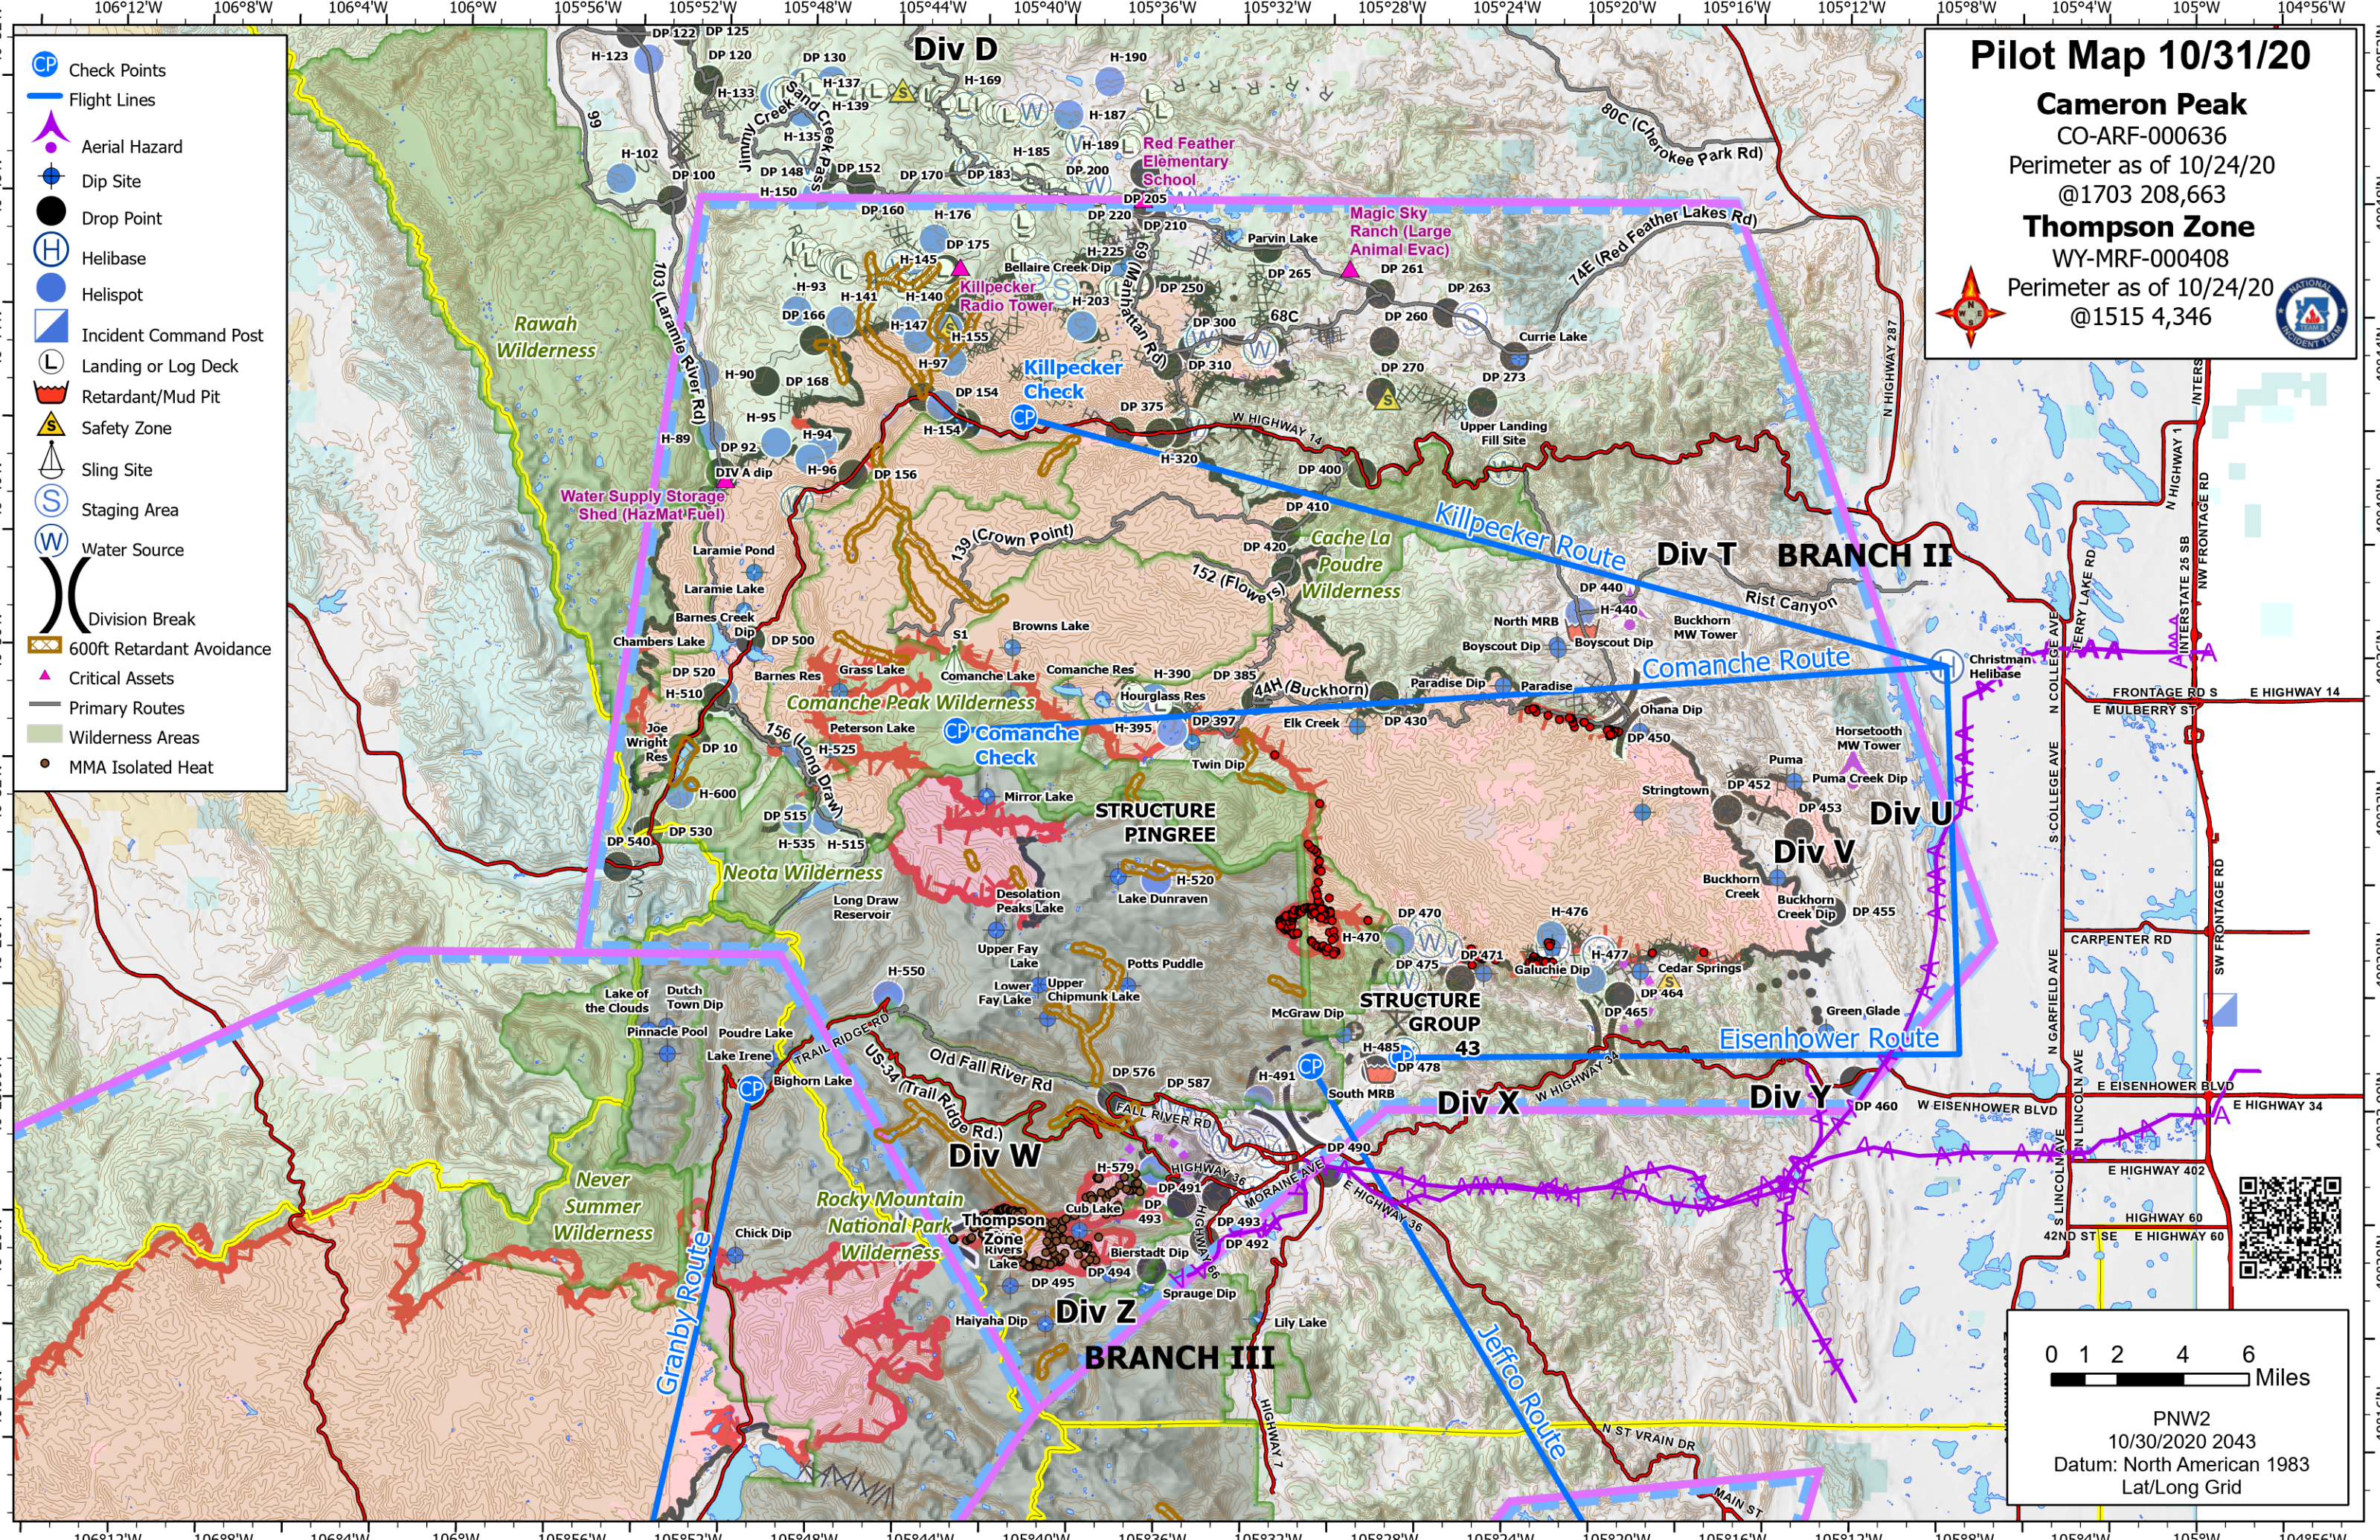

Pilot Map 10/31/20

Cameron Peak

CO-ARF-000636
Perimeter as of 10/24/20
@1703 208,663

Thompson Zone

WY-MRF-000408
Perimeter as of 10/24/20
@1515 4,346

- CP Check Points
- Flight Lines
- Aerial Hazard
- Dip Site
- Drop Point
- Helibase
- Helispot
- Incident Command Post
- Landing or Log Deck
- Retardant/Mud Pit
- Safety Zone
- Sling Site
- Staging Area
- Water Source
- Division Break
- 600ft Retardant Avoidance
- Critical Assets
- Primary Routes
- Wilderness Areas
- MMA Isolated Heat

PNW2
10/30/2020 2043
Datum: North American 1983
Lat/Long Grid