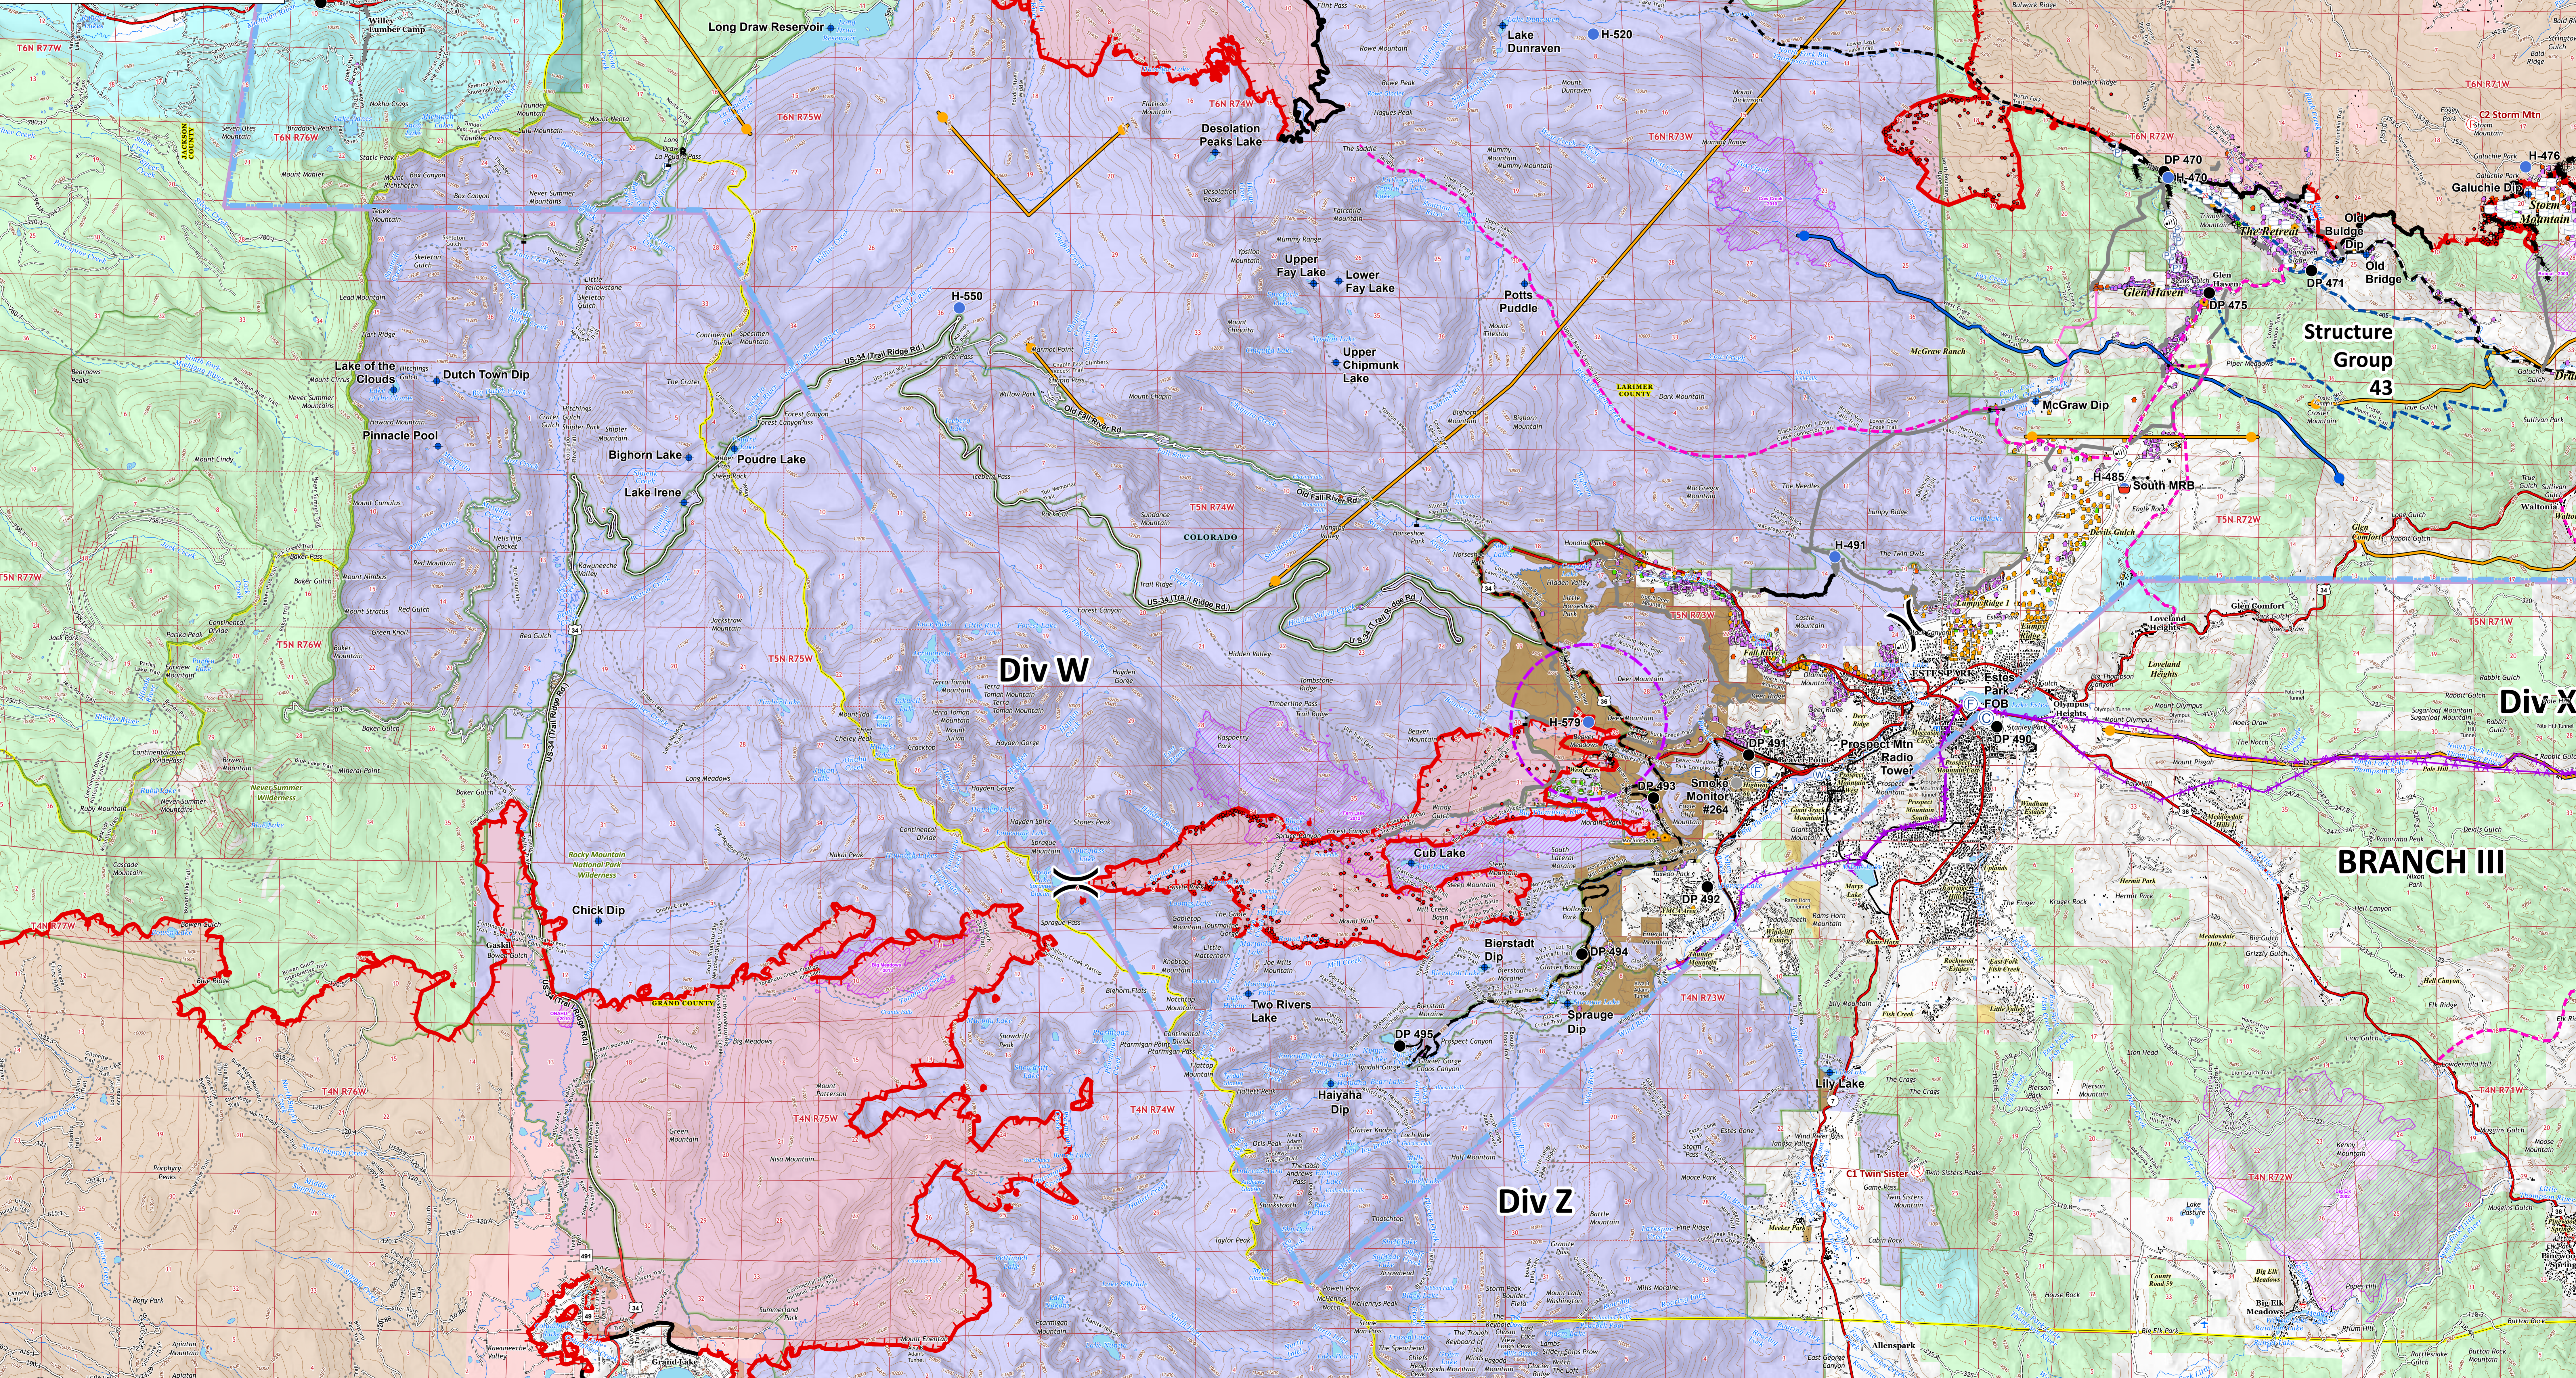

Ops RMNP

11/01/20

Cameron Peak CO-ARF-000636

MMA Perimeter 10/24/20 @ 1703 208,663 ac.

Thompson Zone WY-MRF-000408

MMA Perimeter 10/24/20 @ 1515 4,346 ac.

- AirLink Repeater
 - Repeater
 - Camp
 - Dip Site
 - Drop Point
 - Fire Station
 - Gate
 - Helispot
 - Internet Access
 - Mobile Weather Unit
 - Repeater
 - Resource Location
 - Retardant/Mud Pit
 - Water Source
 - Value at Risk
 - Other
 - Division Break
 - Branch Break
 - Contained Line
 - Completed Dozer Line
 - Completed Hand Line
 - Road as Completed Line
- Uncontrolled Fire Edge
 - Line Break Completed
 - Line Break Planned or Incomplete
 - Planned Fire Line
 - Temporary Flight Restriction
 - UAS Launch and Recovery Zone
 - WAPA Transmission Lines
 - Wildfire Daily Fire Perimeter
 - Fire History
 - Fuels Treatments
 - Primary Line
 - Secondary Line
 - Last Chance Line
- Cameron Peak MAPS 10/26
- Active
 - Pending
- Structure Triage
- Defensible - Stand Alone
 - Defensible - Prep and Hold
 - Non-Defensible - Prep and Leave
 - Non-Defensible - Rescue Drive-By
 - Unknown
 - MMA Isolated Heat

PNW2
10/31/2020 2244
Datum: North American 1983