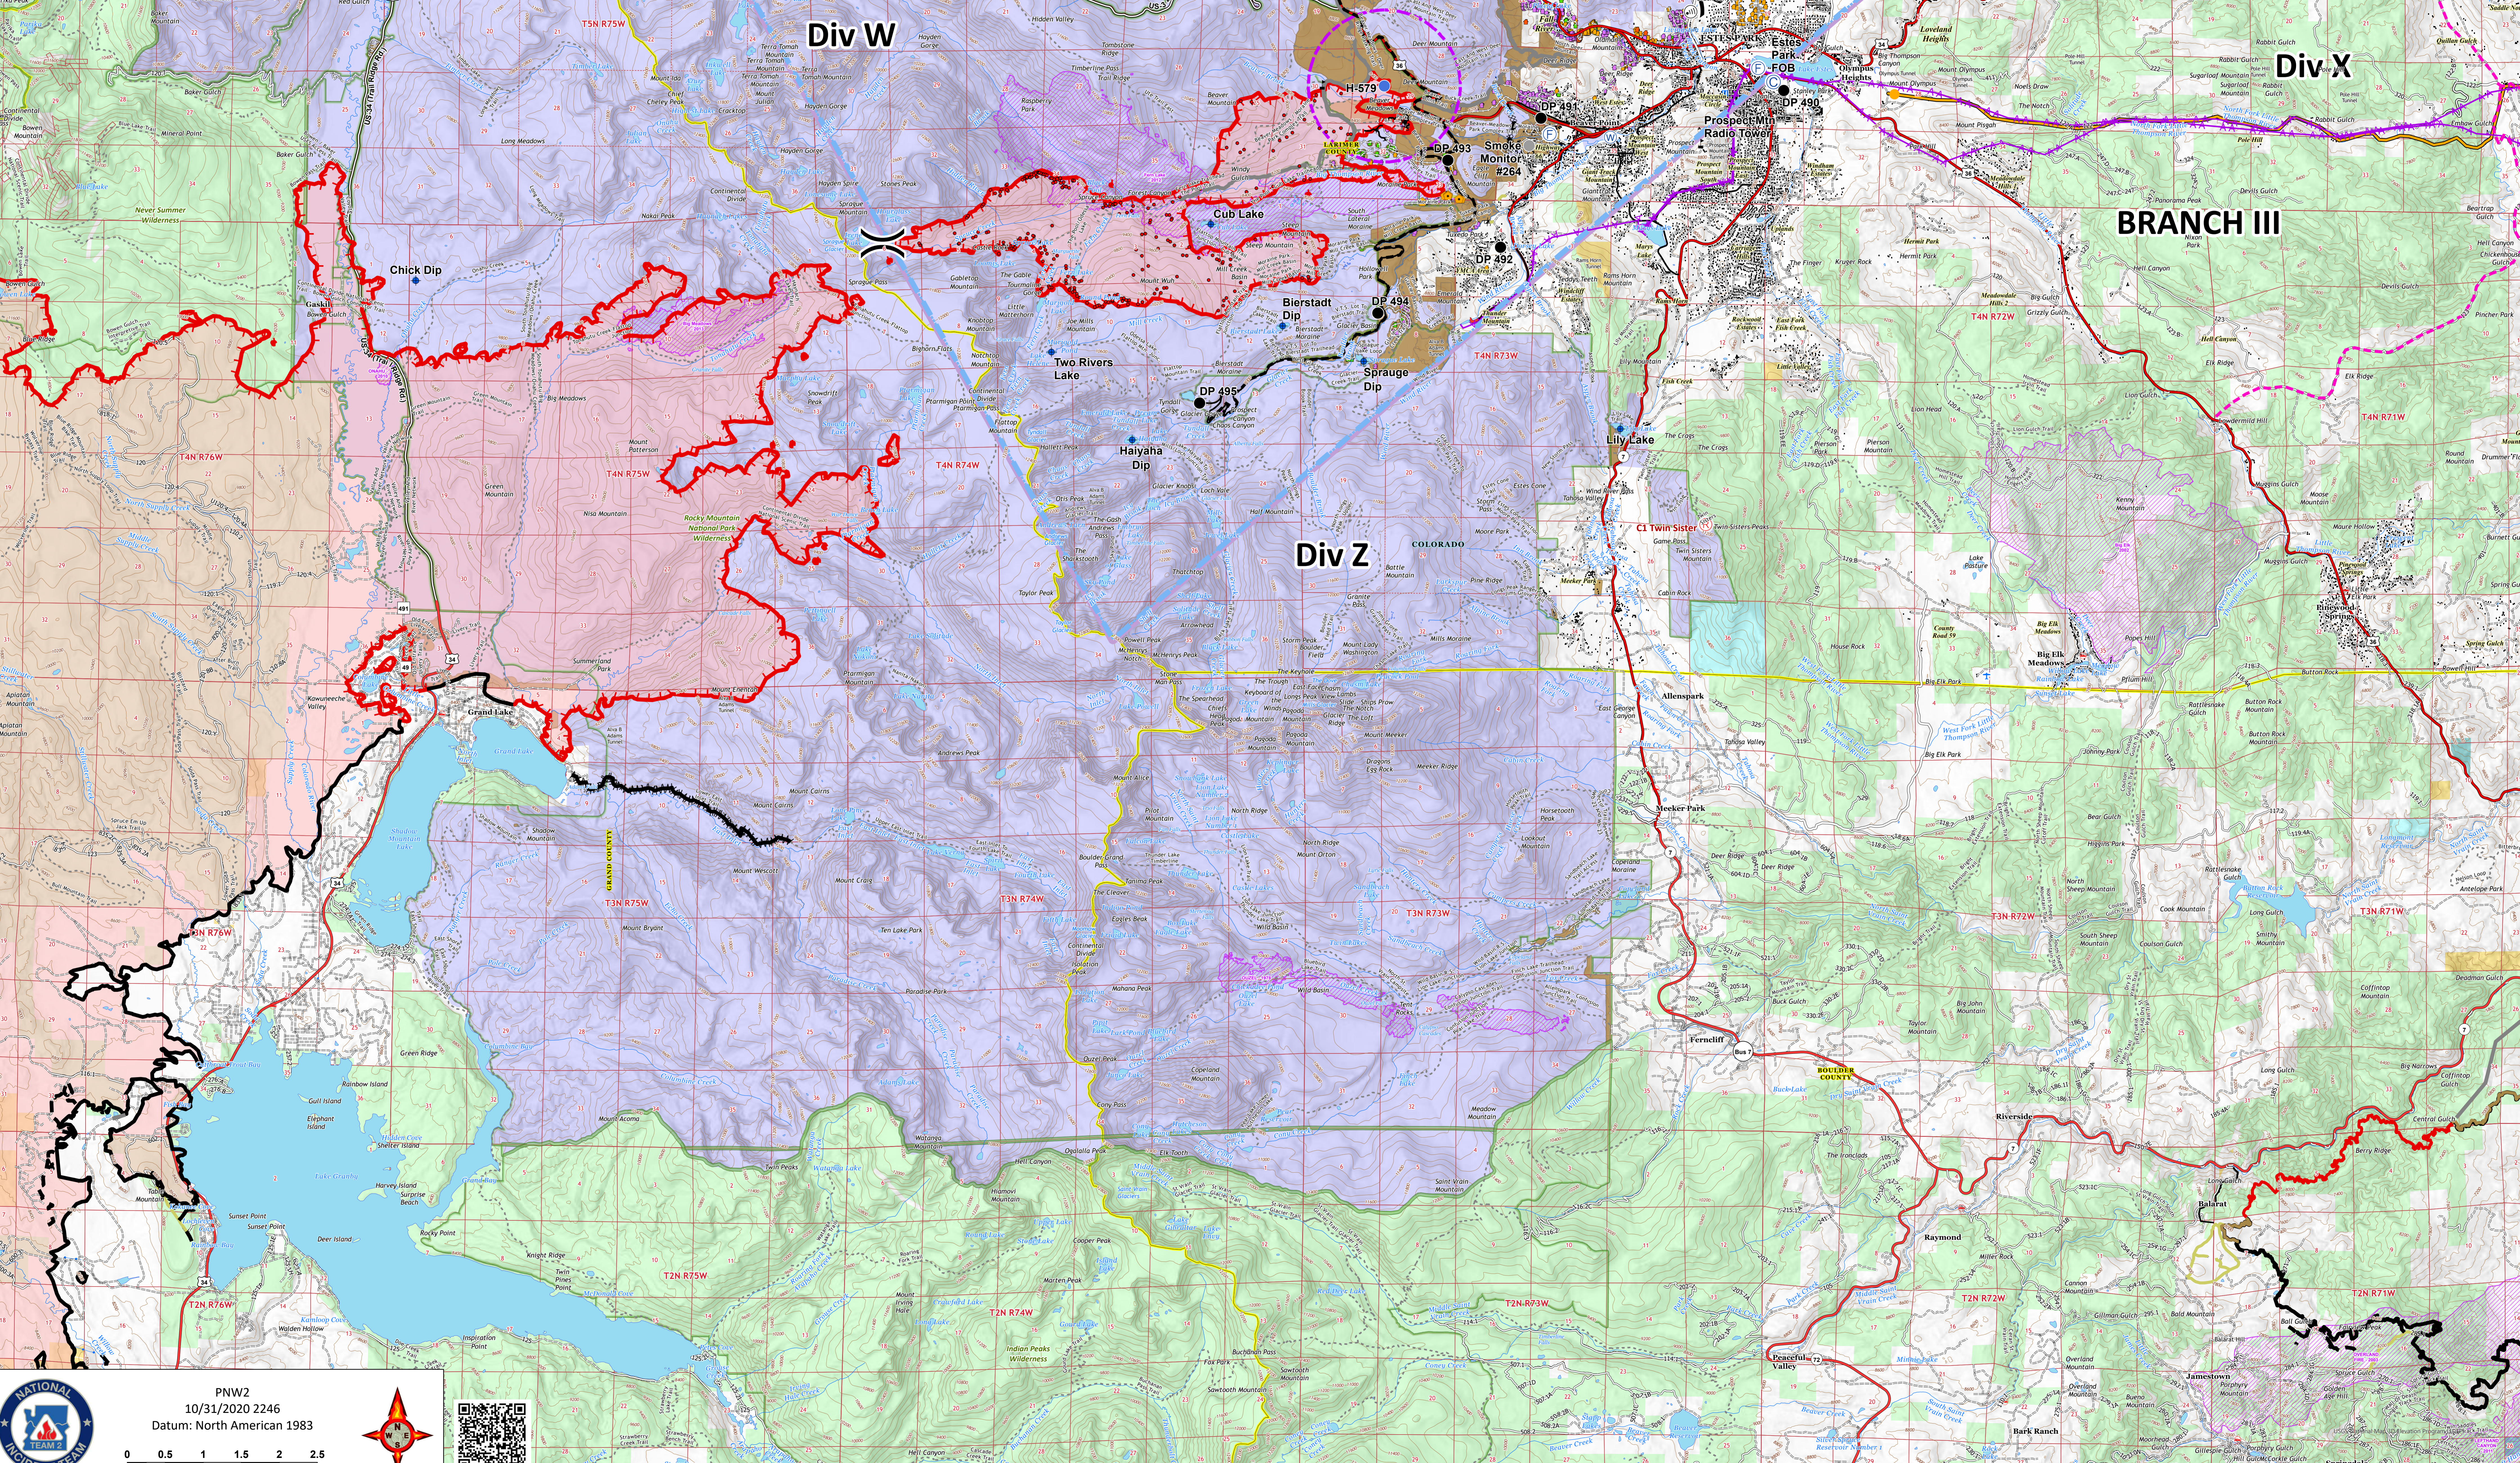

Ops South

11/01/20

Cameron Peak CO-ARF-000636

MMA Perimeter 10/24/20 @ 1703 208,663 ac.

Thompson Zone WY-MRF-000408

MMA Perimeter 10/24/20 @ 1515 4,346 ac.

- Repeater
- Camp
- Dip Site
- Drop Point
- Fire Station
- Gate
- Helispot
- Internet Access
- Repeater
- Retardant/Mud Pit
- Water Source
- Value at Risk
- Other
- Division Break
- Contained Line
- Completed Dozer Line
- Completed Hand Line
- Road as Completed Line
- Proposed Dozer Line
- Uncontrolled Fire Edge
- Access or Improved Road
- Line Break Completed
- Planned Fire Line
- Temporary Flight Restriction
- UAS Launch and Recovery Zone
- WAPA Transmission Lines
- Wildfire Daily Fire Perimeter
- Fire History
- Fuels Treatments
- Primary Line
- Secondary Line
- Last Chance Line
- Cameron Peak MAPS 10/26
- Active
- Pending
- Structure Triage
- Defensible - Stand Alone
- Defensible - Prep and Hold
- Non-Defensible - Prep and Leave
- Non-Defensible - Rescue Drive-By
- Unknown
- MMA Isolated Heat

 PNW2
10/31/2020 2246
Datum: North American 1983

0 0.5 1 1.5 2 2.5 Miles

105°56'W 105°54'W 105°52'W 105°50'W 105°48'W 105°46'W 105°44'W 105°42'W 105°40'W 105°38'W 105°36'01'W 105°34'W 105°32'W 105°30'W 105°28'W 105°26'W 105°24'W 105°22'W 105°20'W