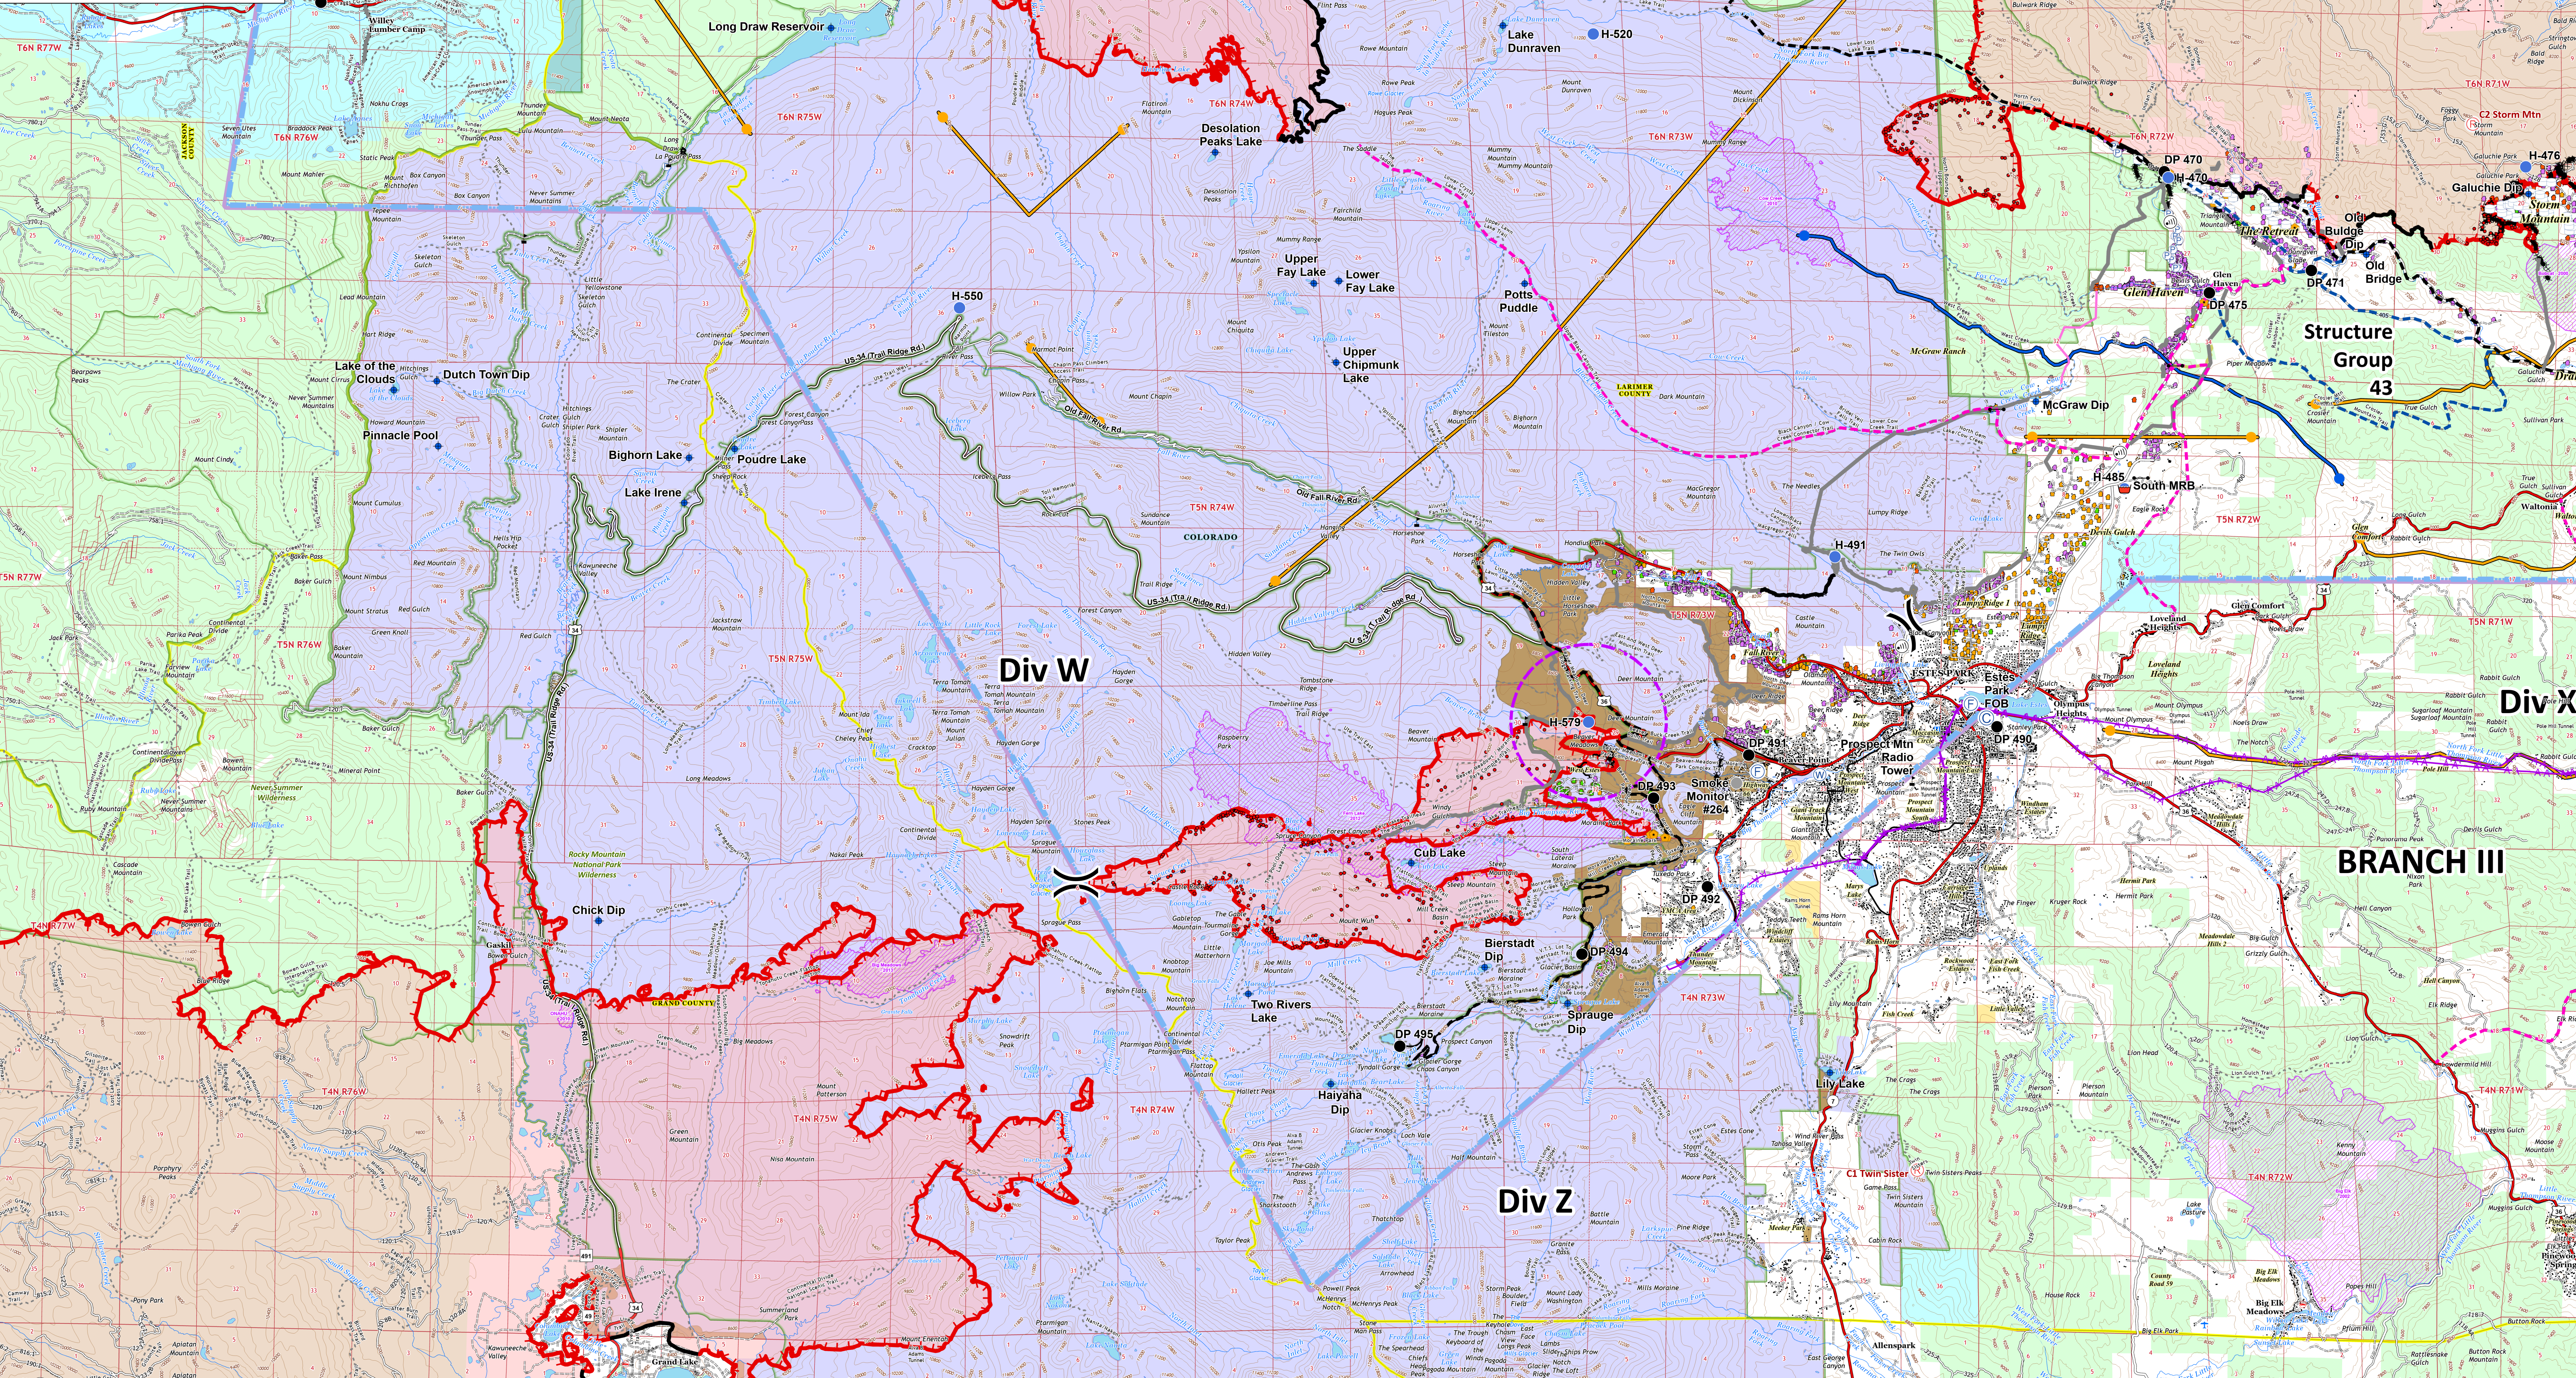

Ops RMNP

11/01/20

Cameron Peak CO-ARF-000636

MMA Perimeter 10/24/20 @ 1703 208,663 ac.

Thompson Zone WY-MRF-000408

MMA Perimeter 10/24/20 @ 1515 4,346 ac.

- AirLink Repeater
- Repeater
- Fire Break Completed
- Access or Improved Road
- Fire Break Planned or Incomplete
- Camp
- Dip Site
- Drop Point
- Fire Station
- Gate
- Helispot
- Internet Access
- Mobile Weather Unit
- Repeater
- Resource Location
- Retardant/Mud Pit
- Water Source
- Value at Risk
- Other
- Division Break
- Branch Break
- Contained Line
- Completed Dozer Line
- Completed Hand Line
- Road as Completed Line
- Uncontrolled Fire Edge
- Line Break Completed
- Access or Improved Road
- Fire Break Planned or Incomplete
- Temporary Flight Restriction
- UAS Launch and Recovery Zone
- WAPA Transmission Lines
- Wildfire Daily Fire Perimeter
- Fire History
- Fuels Treatments
- Primary Line
- Secondary Line
- Last Chance Line
- Cameron Peak MAPS 10/26
- Active
- Pending
- Structure Triage
 - Defensible - Stand Alone
 - Defensible - Prep and Hold
 - Non-Defensible - Prep and Leave
 - Non-Defensible - Rescue Drive-By
 - Unknown
 - MMA Isolated Heat

PNW2
10/31/2020 2258
Datum: North American 1983

0 0.5 1 1.5 2 2.5 Miles