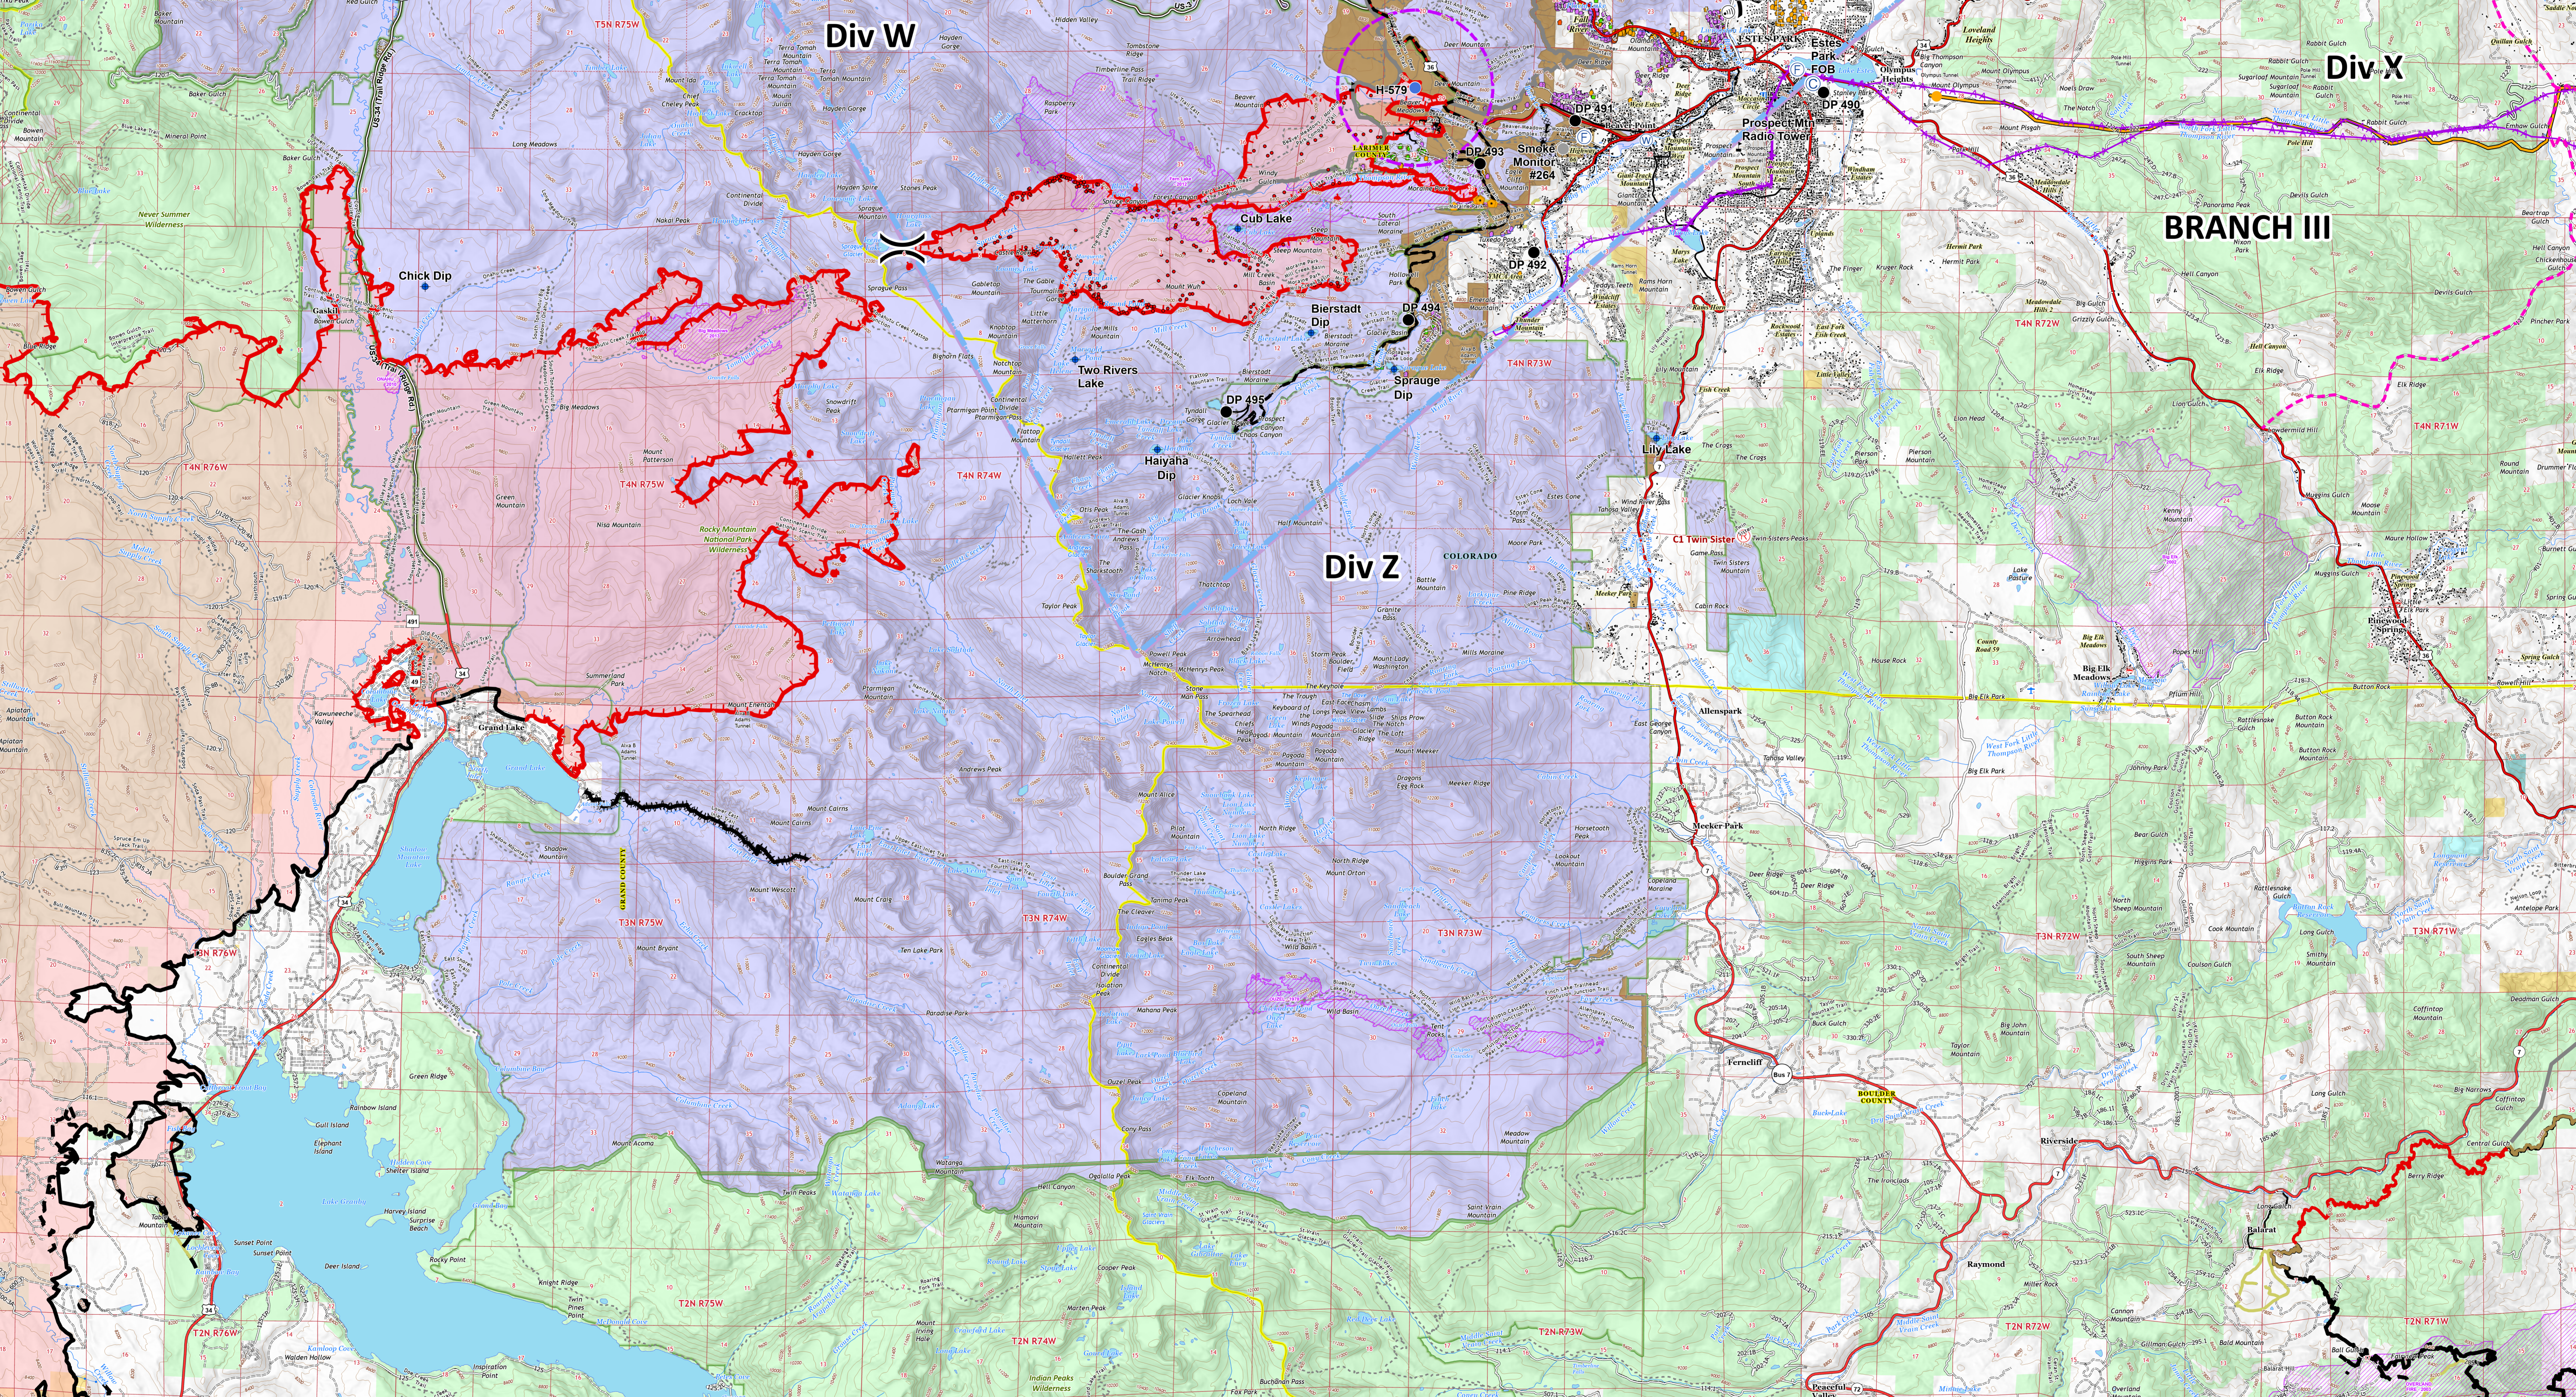

Ops South

11/01/20

Cameron Peak CO-ARF-000636

MMA Perimeter 10/24/20 @ 1703 208,663 ac.

Thompson Zone WY-MRF-000408

MMA Perimeter 10/24/20 @ 1515 4,346 ac.

- Repeater
- Camp
- Dip Site
- Drop Point
- Fire Station
- Gate
- Helispot
- Internet Access
- Repeater
- Retardant/Mud Pit
- Water Source
- Value at Risk
- Other
- Division Break
- Contained Line
- Completed Dozer Line
- Completed Hand Line
- Road as Completed Line
- Proposed Dozer Line
- Uncontrolled Fire Edge
- Access or Improved Road
- Line Break Completed
- Planned Fire Line
- Temporary Flight Restriction
- UAS Launch and Recovery Zone
- WAPA Transmission Lines
- Wildfire Daily Fire Perimeter
- Fire History
- Fuels Treatments
- Primary Line
- Secondary Line
- Last Chance Line
- Cameron Peak MAPS 10/26
- Active
- Pending
- Structure Triage
- Completed Dozer Line - Stand Alone
- Completed Hand Line
- Road as Completed Line
- Proposed Dozer Line
- Uncontrolled Fire Edge
- MMA Isolated Heat

 PNW2
10/31/2020 2300
Datum: North American 1983

0 0.5 1 1.5 2 2.5 Miles

105°56'W 105°54'W 105°52'W 105°50'W 105°48'W 105°46'W 105°44'W 105°42'W 105°40'W 105°38'W 105°36'01'W 105°34'W 105°32'W 105°30'W 105°28'W 105°26'W 105°24'W 105°22'W 105°20'W