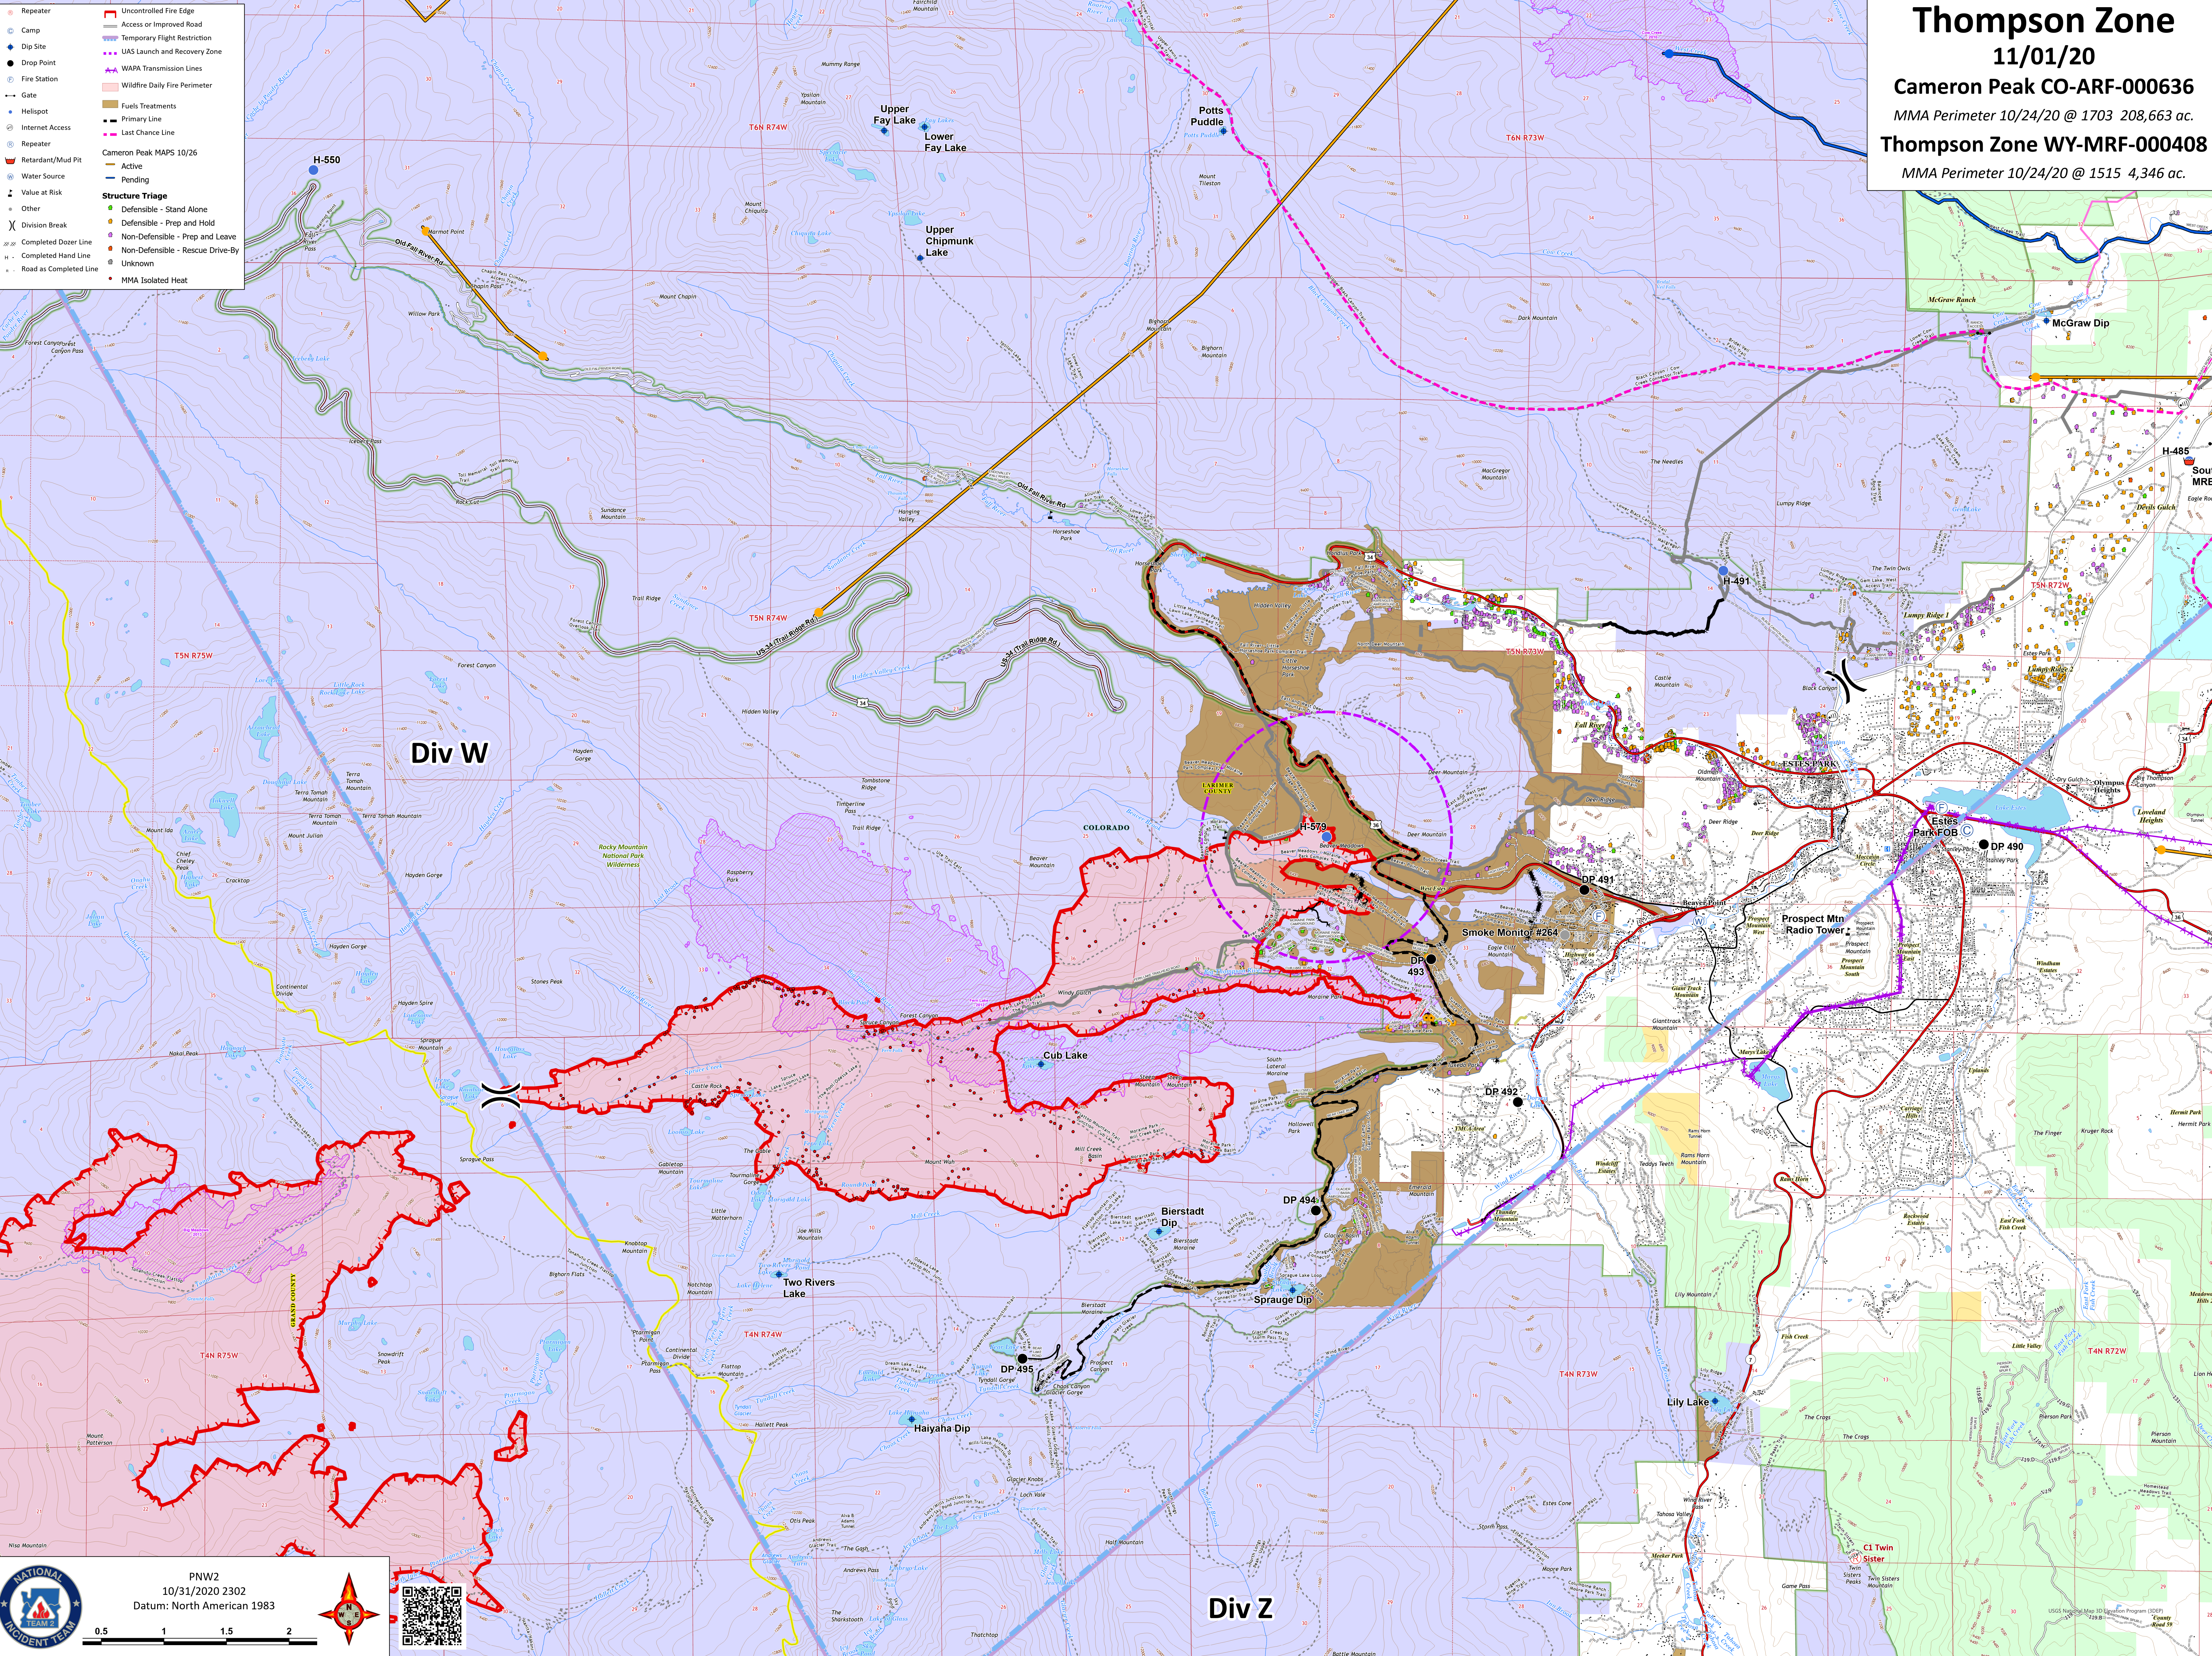

# Thompson Zone

11/01/20

Cameron Peak CO-ARF-000636

MMA Perimeter 10/24/20 @ 1703 208,663 ac.

Thompson Zone WY-MRF-000408

MMA Perimeter 10/24/20 @ 1515 4,346 ac.

- Repeater
- Camp
- Dip Site
- Drop Point
- Fire Station
- Gate
- Helispot
- Internet Access
- Repeater
- Retardant/Mud Pit
- Water Source
- Value at Risk
- Other
- Division Break
- Completed Dozer Line
- Completed Hand Line
- Road as Completed Line
- Uncontrolled Fire Edge
- Access or Improved Road
- Temporary Flight Restriction
- UAS Launch and Recovery Zone
- WAPA Transmission Lines
- Wildfire Daily Fire Perimeter
- Fuels Treatments
- Primary Line
- Last Chance Line
- Cameron Peak MAPS 10/26
- Active
- Pending
- Structure Triage
- Defensible - Stand Alone
- Defensible - Prep and Hold
- Non-Defensible - Prep and Leave
- Non-Defensible - Rescue Drive-By
- Unknown
- MMA Isolated Heat

 PNW2  
10/31/2020 2302  
Datum: North American 1983

0.5 1 1.5 2

USGS National Map Information Program (NMIP)  
© 2018