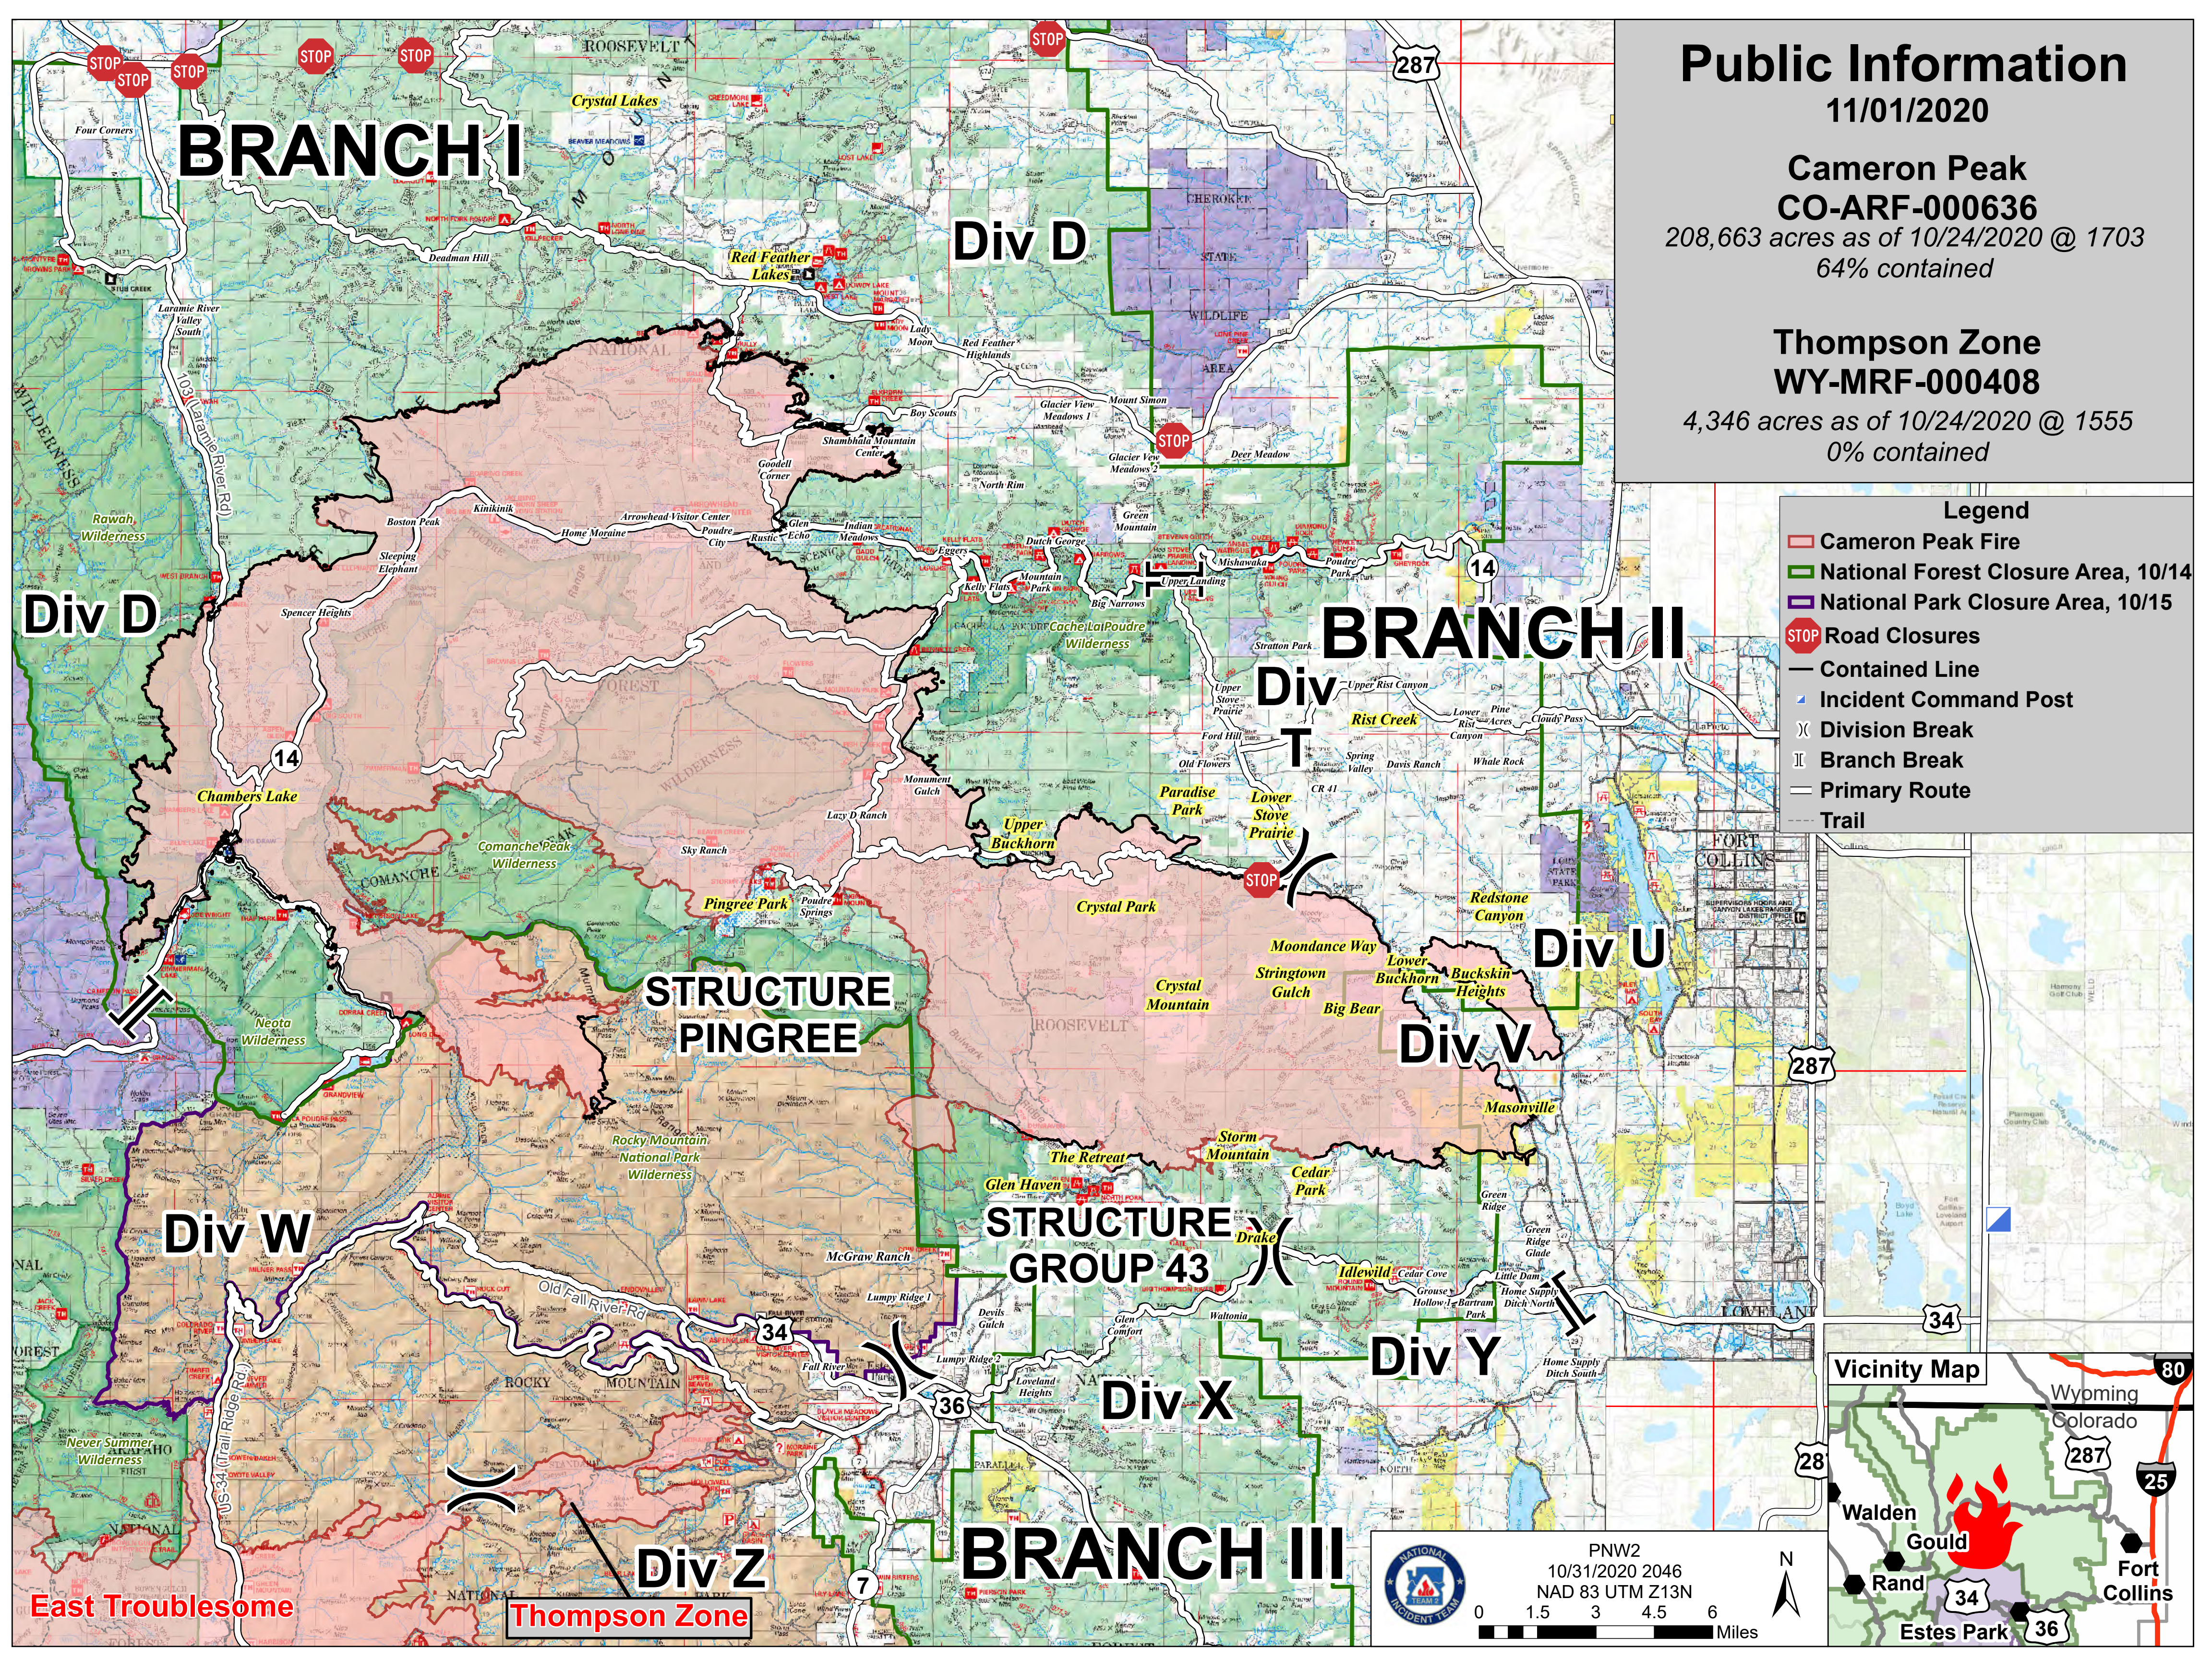

Public Information

11/01/2020

Cameron Peak
CO-ARF-000636
208,663 acres as of 10/24/2020 @ 1703
64% contained

Thompson Zone
WY-MRF-000408
4,346 acres as of 10/24/2020 @ 1555
0% contained

Legend

- Cameron Peak Fire
- National Forest Closure Area, 10/14
- National Park Closure Area, 10/15
- Road Closures
- Contained Line
- Incident Command Post
- Division Break
- Branch Break
- Primary Route
- Trail

BRANCH I

Div D

BRANCH II

Div T

Div U

Div V

Div W

STRUCTURE GROUP 43

Div X

Div Y

Div Z

BRANCH III

East Troublesome

Thompson Zone

PNW2
10/31/2020 2046
NAD 83 UTM Z13N
0 1.5 3 4.5 6 Miles