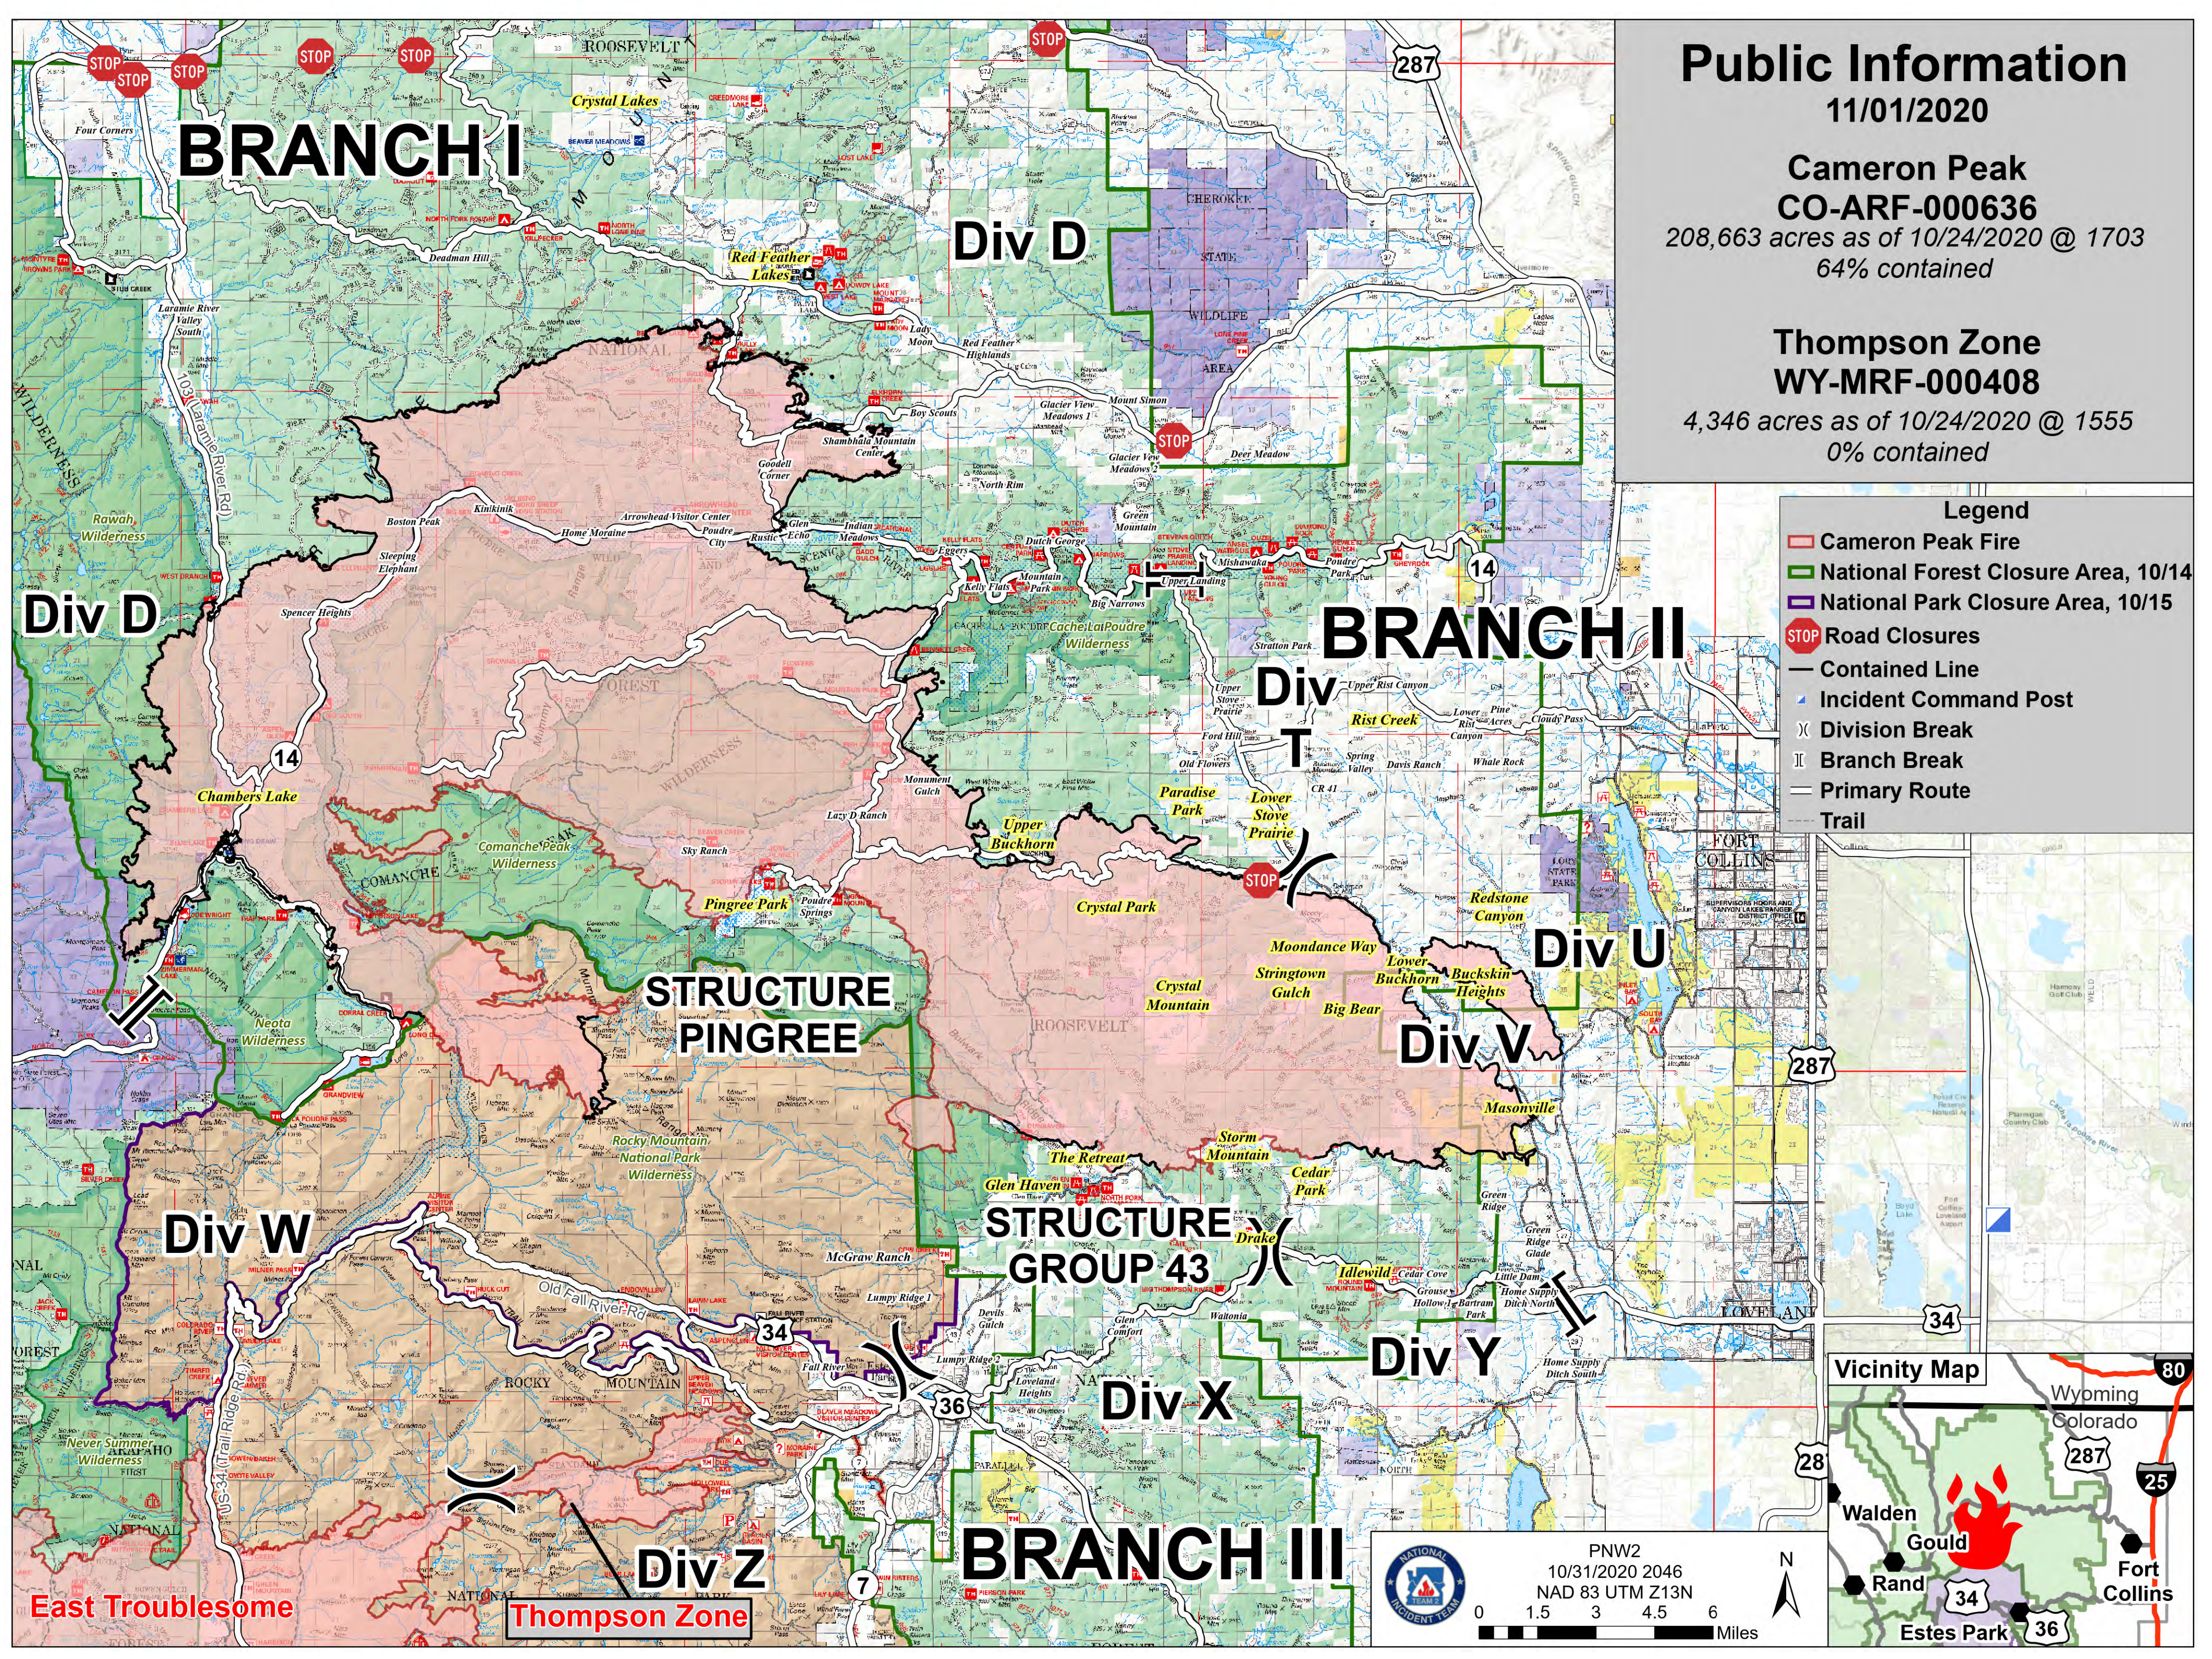

Public Information

11/01/2020

Cameron Peak
CO-ARF-000636
208,663 acres as of 10/24/2020 @ 1703
64% contained

Thompson Zone
WY-MRF-000408
4,346 acres as of 10/24/2020 @ 1555
0% contained

Legend

- Cameron Peak Fire
- National Forest Closure Area, 10/14
- National Park Closure Area, 10/15
- Road Closures
- Contained Line
- Incident Command Post
- Division Break
- Branch Break
- Primary Route
- Trail

PNW2
10/31/2020 2046
NAD 83 UTM Z13N
0 1.5 3 4.5 6 Miles

East Troublesome

Thompson Zone