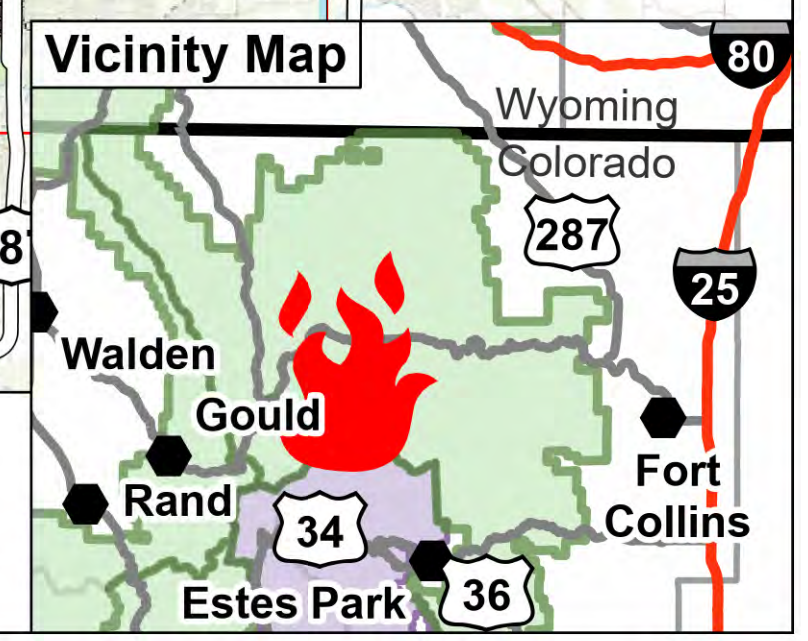

Public Information

11/01/2020

Cameron Peak
CO-ARF-000636
208,663 acres as of 10/24/2020 @ 1703
64% contained

Thompson Zone
WY-MRF-000408
4,346 acres as of 10/24/2020 @ 1555
0% contained

Legend

- Cameron Peak Fire
- National Forest Closure Area, 10/14
- National Park Closure Area, 10/15
- Road Closures
- Contained Line
- Incident Command Post
- Division Break
- Branch Break
- Primary Route
- Trail

PNW2
10/31/2020 2046
NAD 83 UTM Z13N
0 1.5 3 4.5 6 Miles

East Troublesome

Thompson Zone