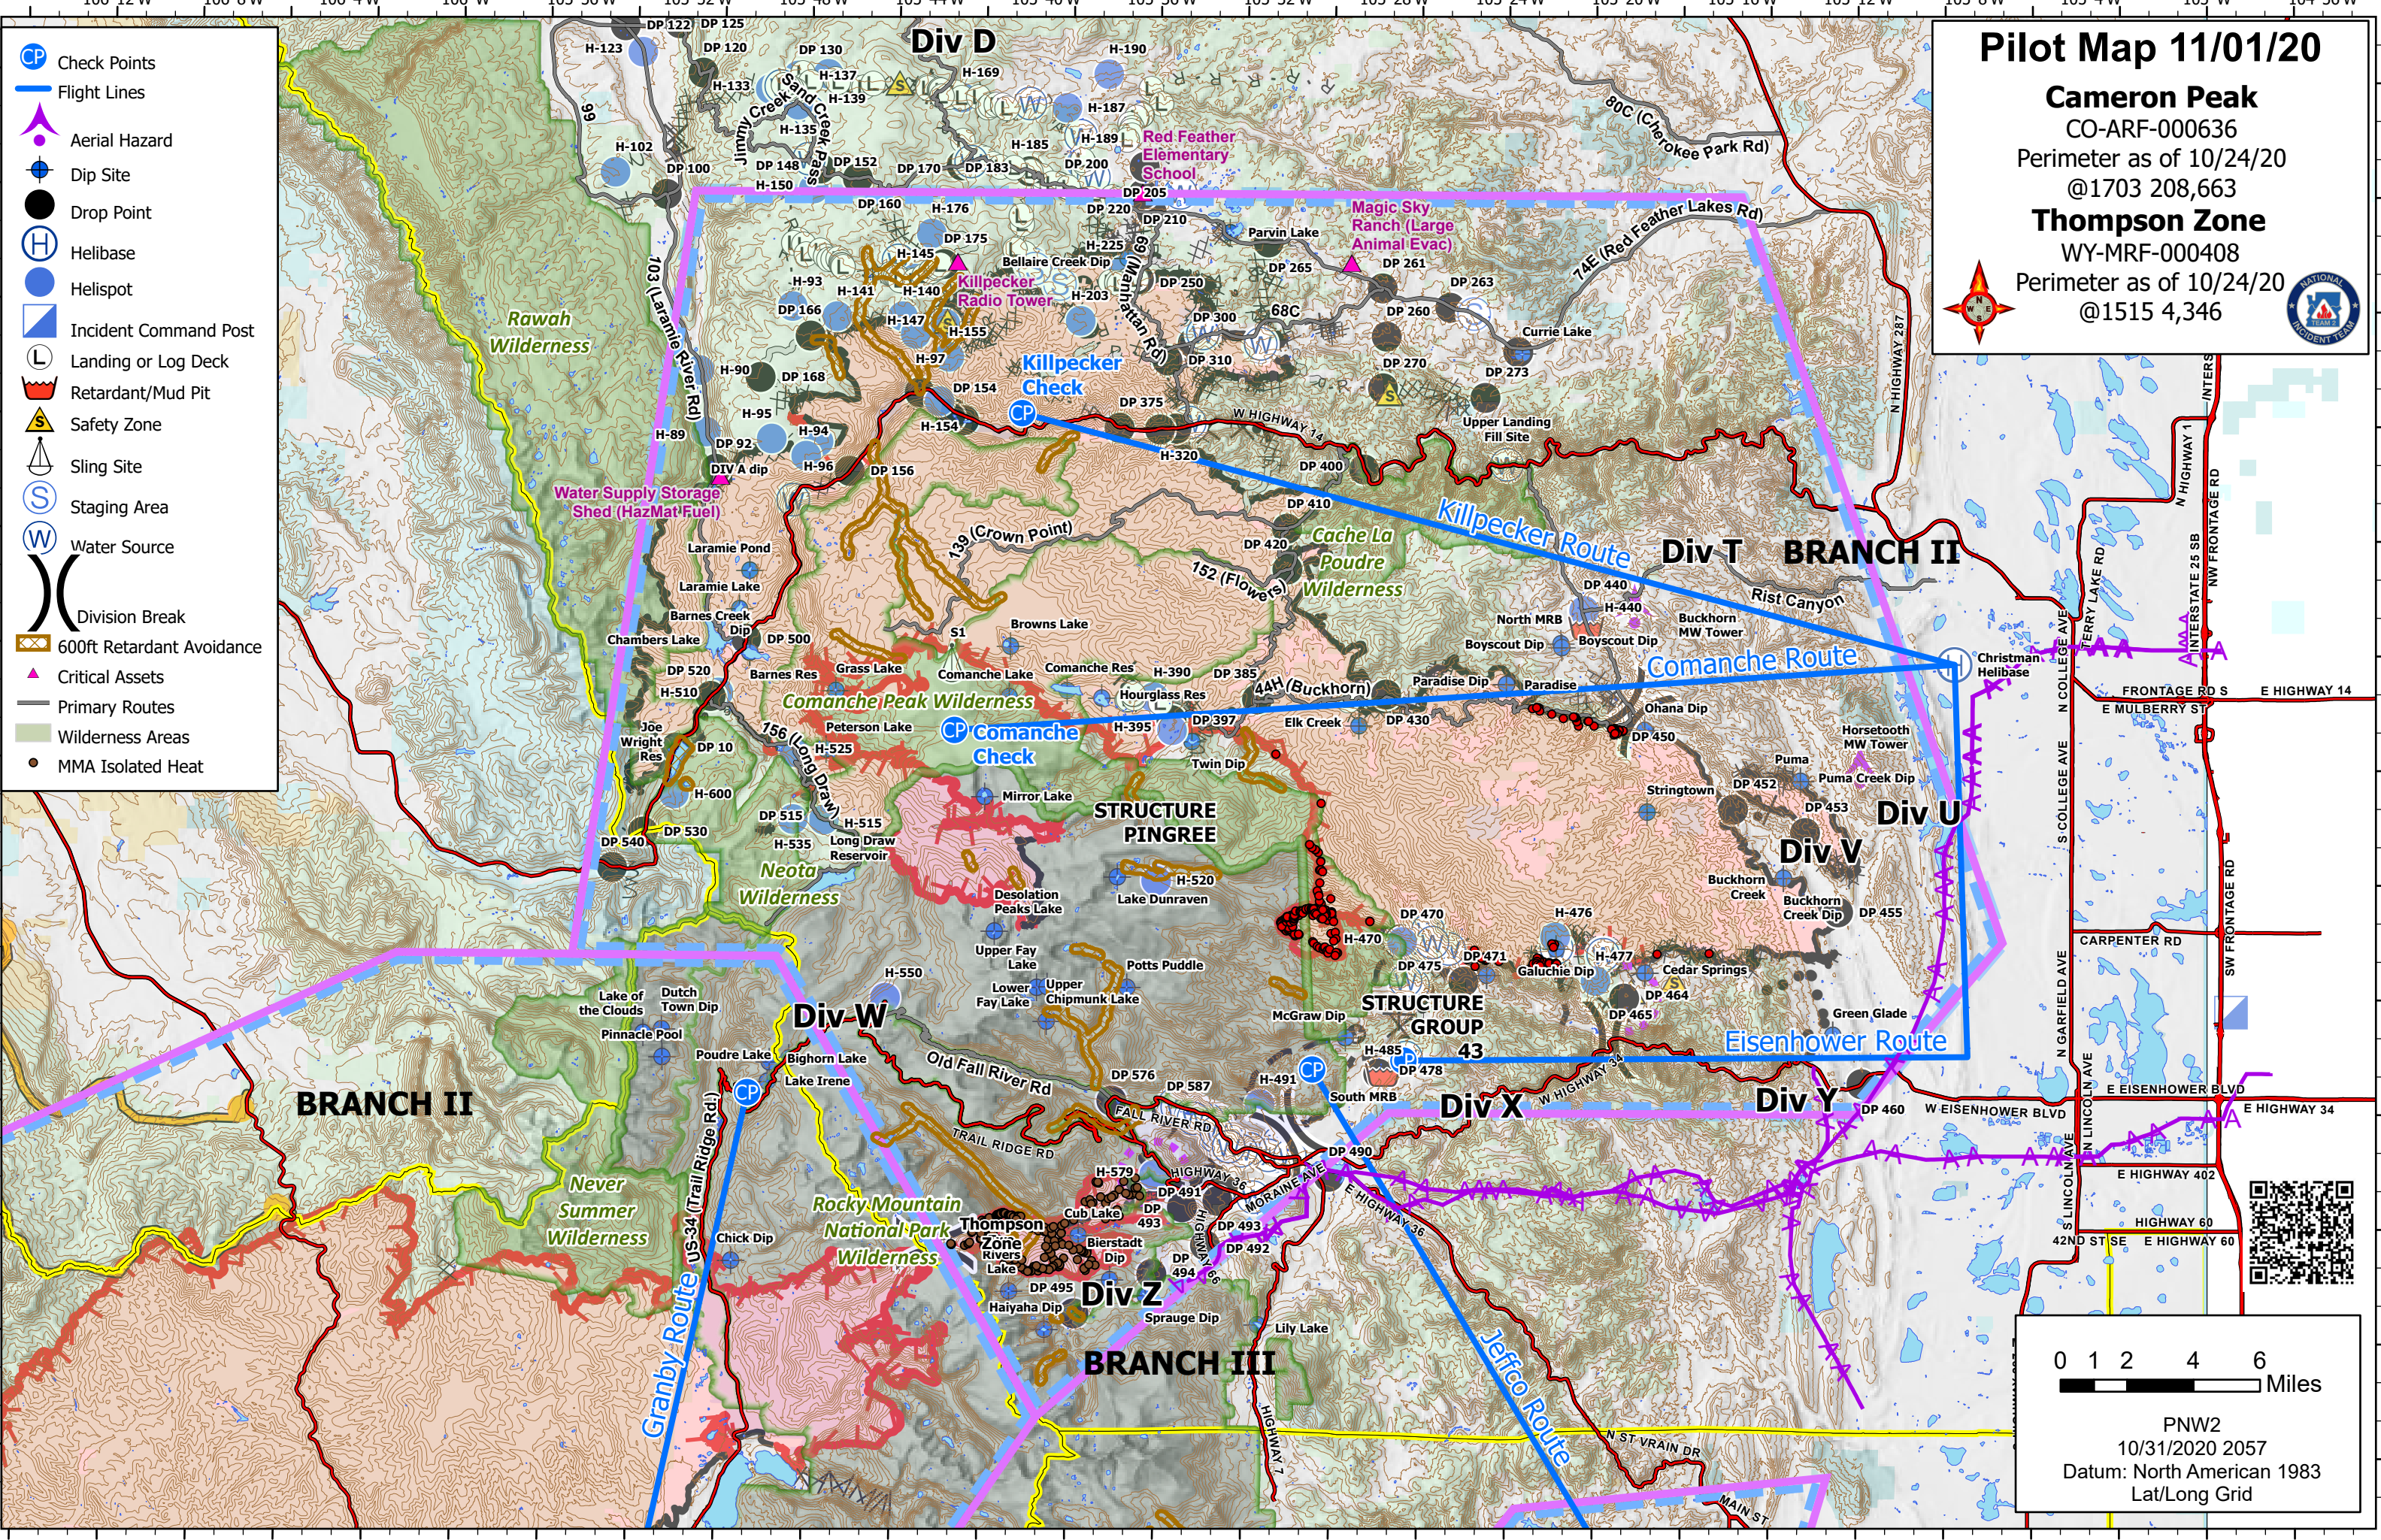

Pilot Map 11/01/20

Cameron Peak

CO-ARF-000636

Perimeter as of 10/24/20

@1703 208,663

Thompson Zone

WY-MRF-000408

Perimeter as of 10/24/20

@1515 4,346

- Check Points
- Flight Lines
- Aerial Hazard
- Dip Site
- Drop Point
- Helibase
- Helispot
- Incident Command Post
- Landing or Log Deck
- Retardant/Mud Pit
- Safety Zone
- Sling Site
- Staging Area
- Water Source
- Division Break
- 600ft Retardant Avoidance
- Critical Assets
- Primary Routes
- Wilderness Areas
- MMA Isolated Heat

PNW2
10/31/2020 2057
Datum: North American 1983
Lat/Long Grid