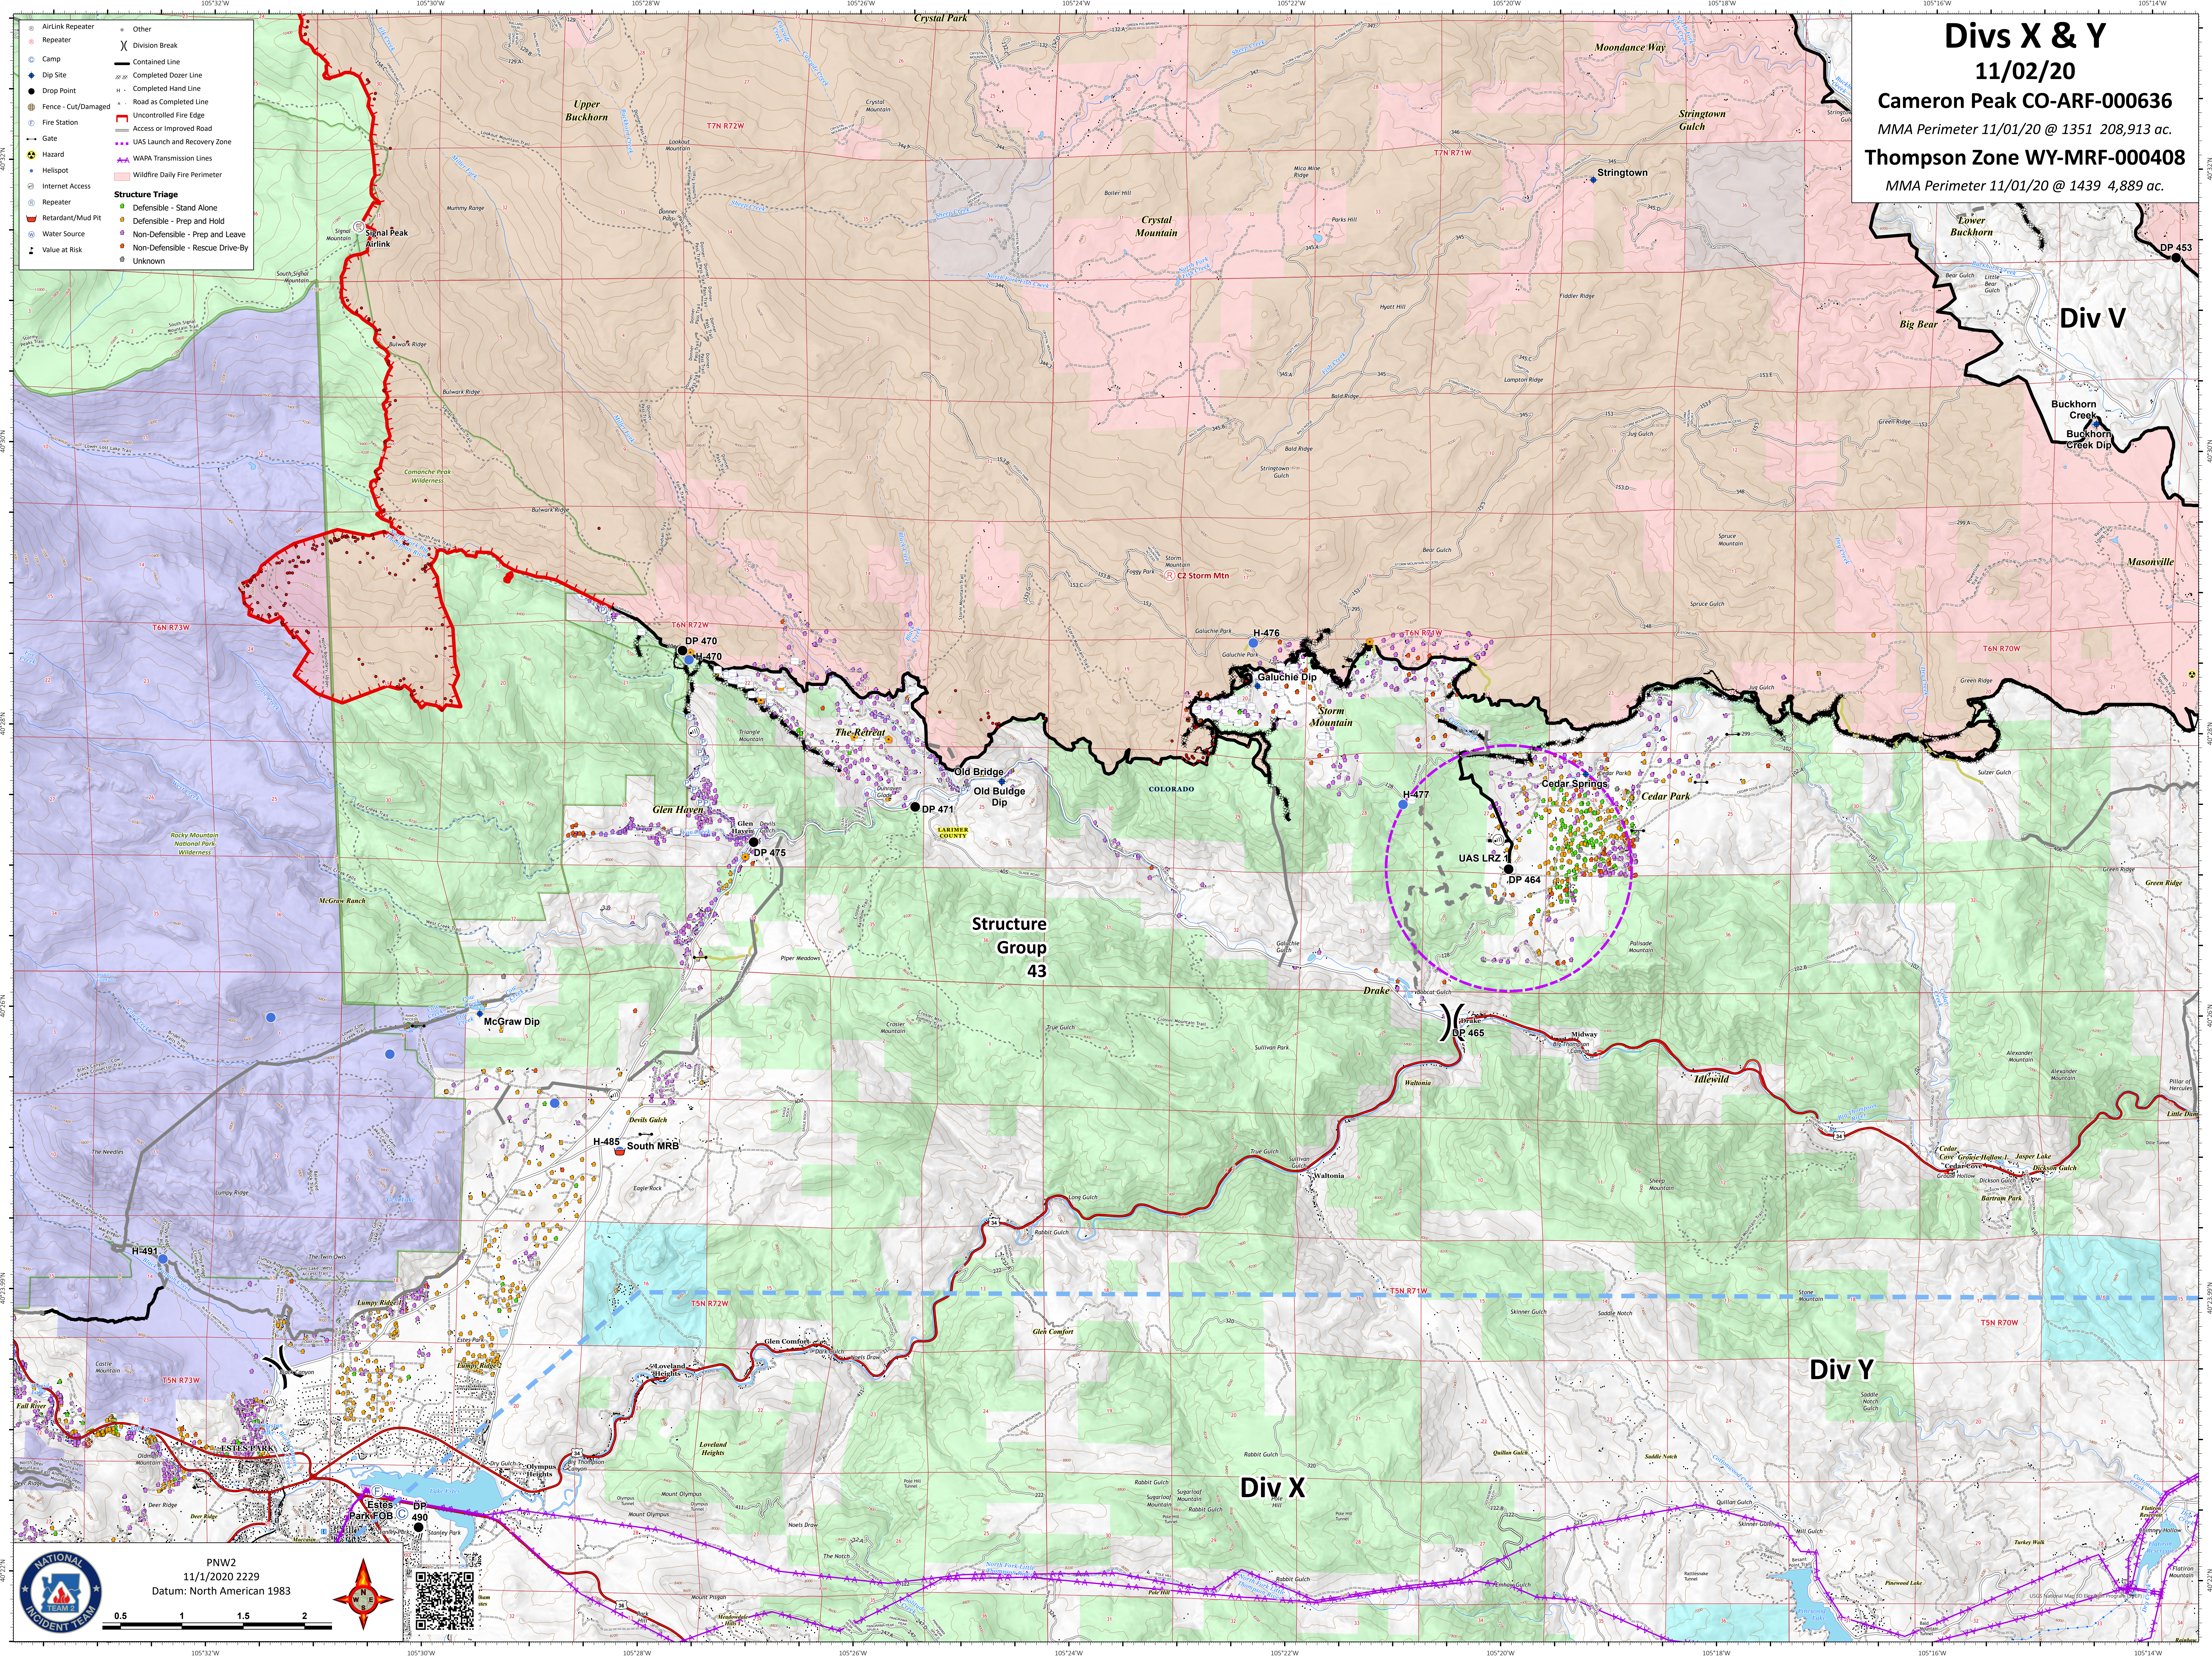

# Divs X & Y

11/02/20

Cameron Peak CO-ARF-000636

MMA Perimeter 11/01/20 @ 1351 208,913 ac.

Thompson Zone WY-MRF-000408

MMA Perimeter 11/01/20 @ 1439 4,889 ac.

- AirLink Repeater
- Repeater
- Camp
- Dip Site
- Drop Point
- Fence - Cut/Damaged
- Fire Station
- Gate
- Hazard
- Hellspot
- Internet Access
- Repeater
- Retardant/Mud Pit
- Water Source
- Value at Risk
- Other
- Division Break
- Contained Line
- Completed Dozer Line
- Completed Hand Line
- Road as Completed Line
- Uncontrolled Fire Edge
- Access or Improved Road
- UAS Launch and Recovery Zone
- WAPA Transmission Lines
- Wildfire Daily Fire Perimeter
- Structure Triage
  - Defensible - Stand Alone
  - Defensible - Prep and Hold
  - Non-Defensible - Prep and Leave
  - Non-Defensible - Rescue Drive-By
  - Unknown

PNW2  
11/1/2020 2229  
Datum: North American 1983