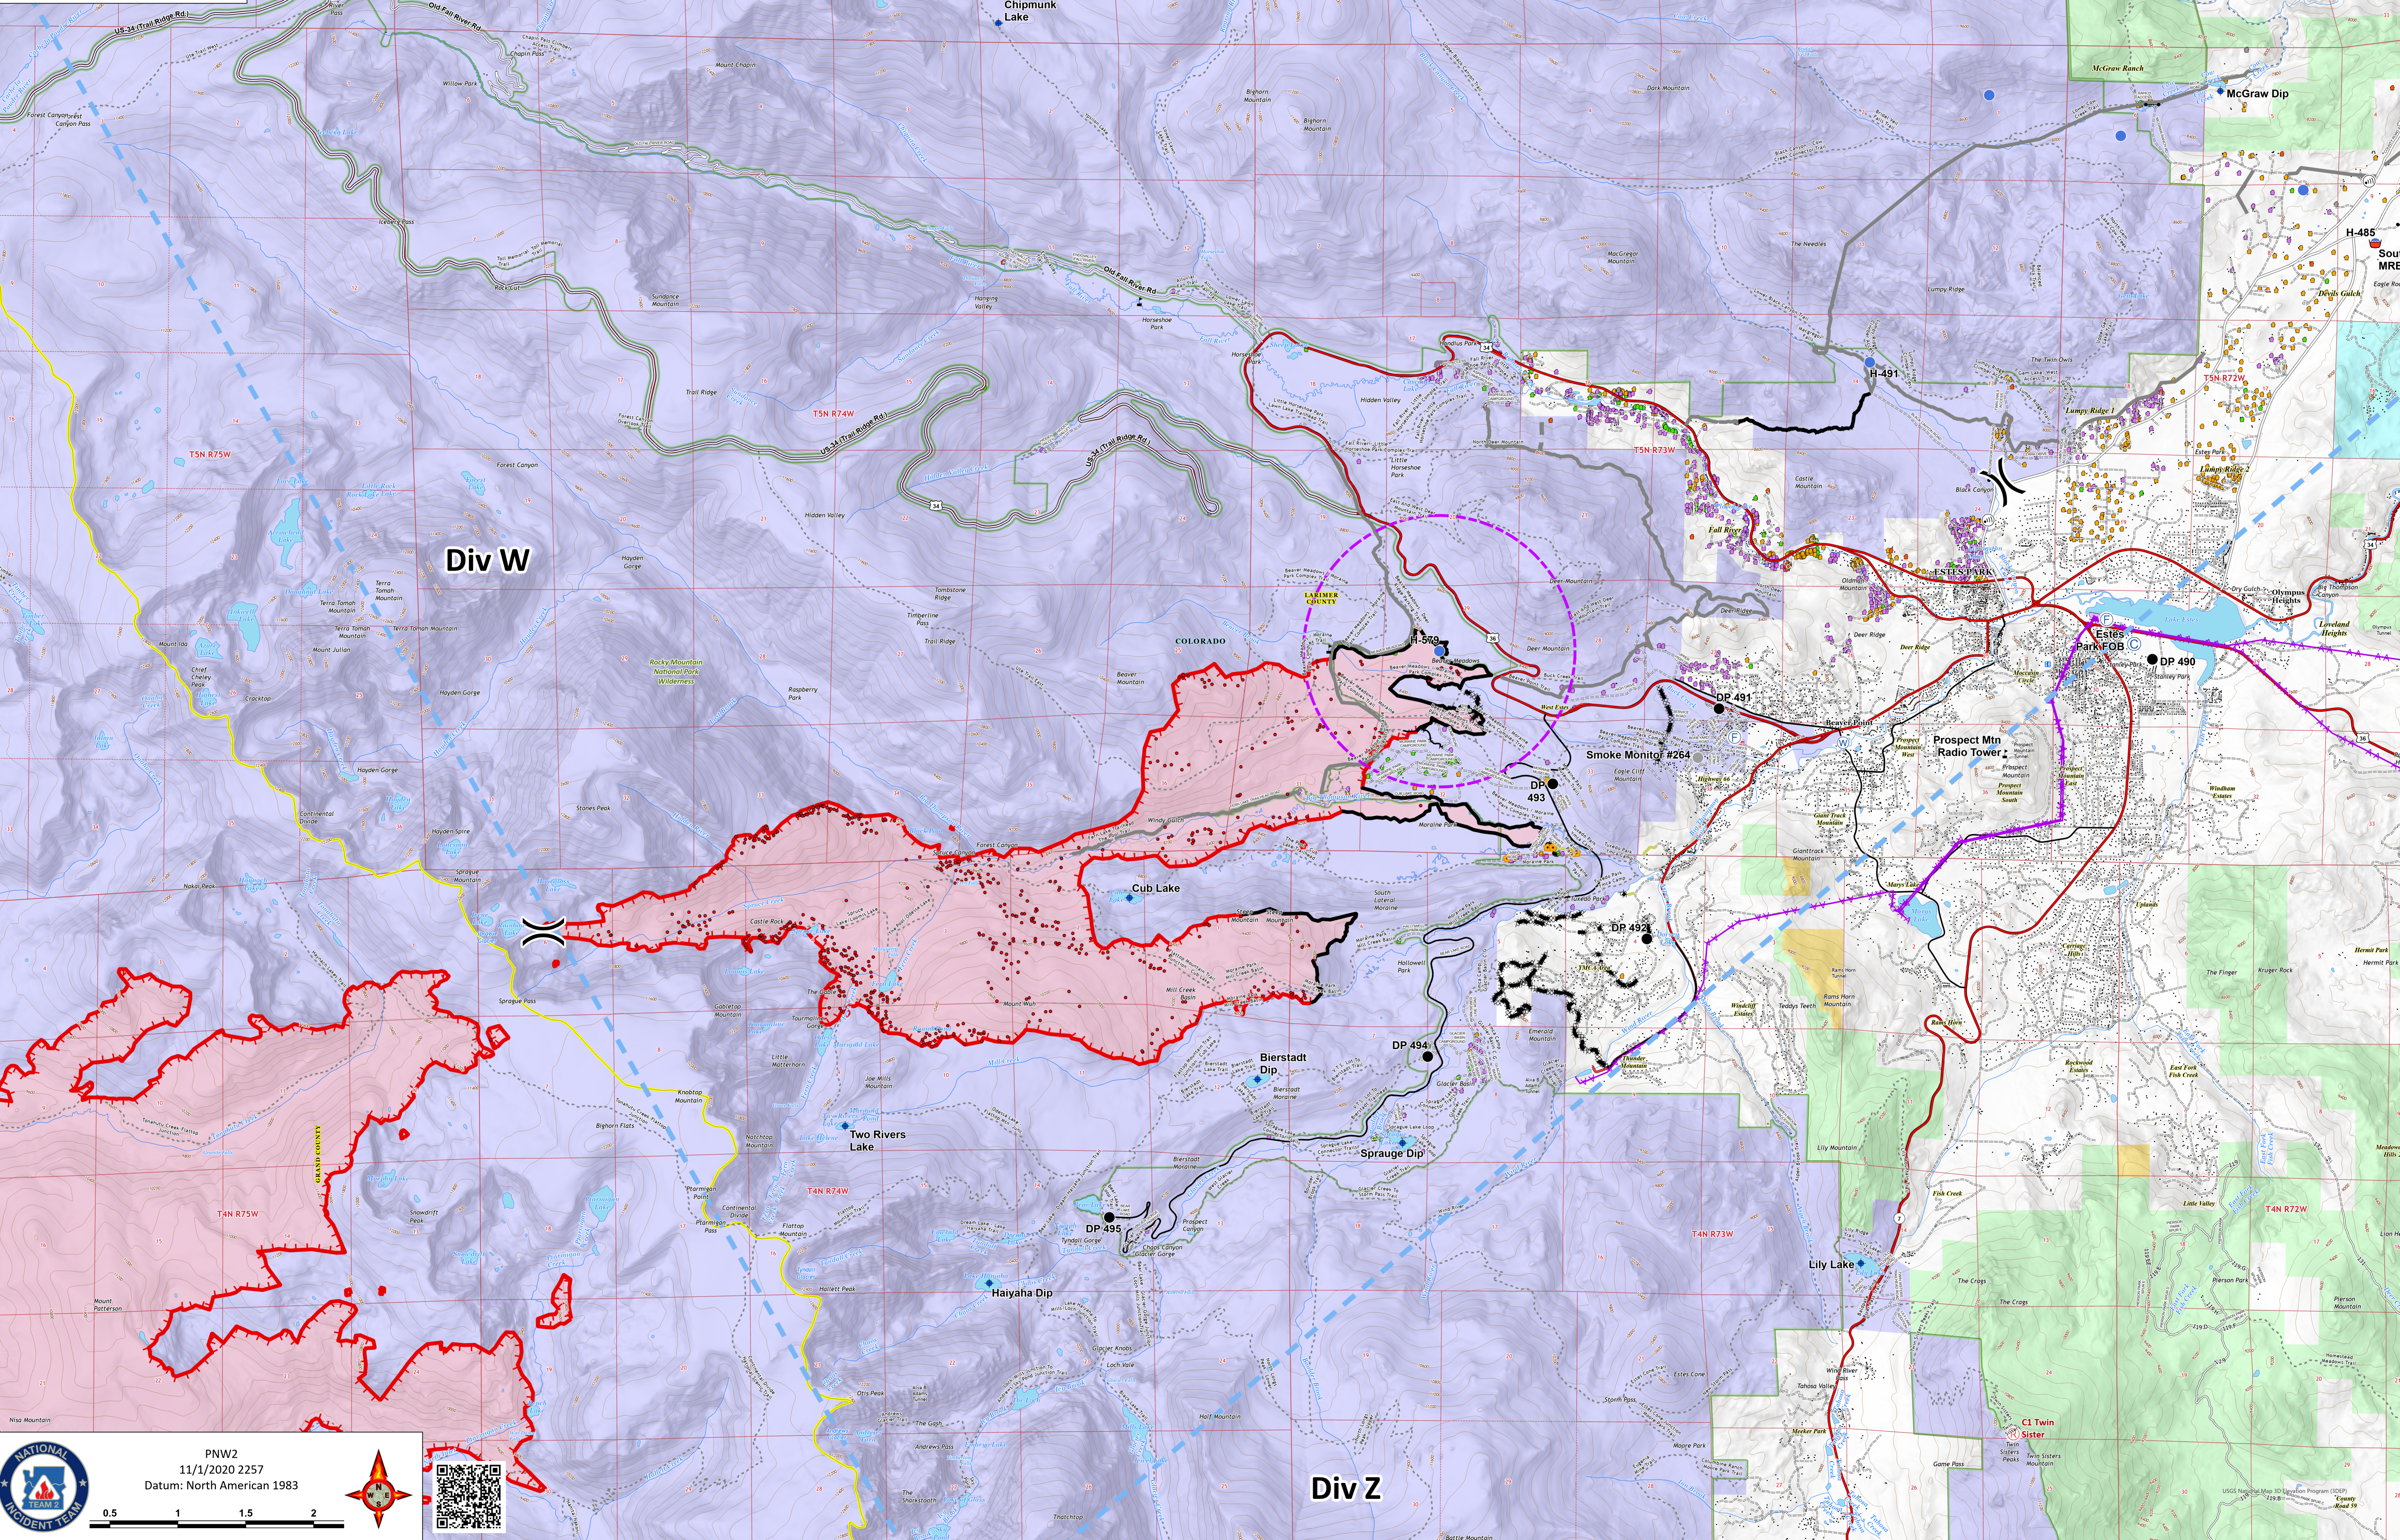

# Thompson Zone

11/02/20

Cameron Peak CO-ARF-000636

MMA Perimeter 11/01/20 @ 1351 208,913 ac.

Thompson Zone WY-MRF-000408

MMA Perimeter 11/01/20 @ 1439 4,889 ac.

● Repeater	— Contained Line
● Camp	— Completed Dozer Line
● Dip Site	— Completed Hand Line
● Drop Point	— Road as Completed Line
● Fire Station	— Uncontrolled Fire Edge
— Gate	— Access or Improved Road
● Helispot	— UAS Launch and Recovery Zone
● Internet Access	— WAPA Transmission Lines
● Repeater	— Wildfire Daily Fire Perimeter
● Retardant/Mud Pit	<b>Structure Triage</b>
● Water Source	● Defensible - Stand Alone
● Value at Risk	● Defensible - Prep and Hold
● Other	● Non-Defensible - Prep and Leave
— Division Break	● Non-Defensible - Rescue Drive-By
	● Unknown
	● MMA Isolated Heat

 PNW2  
11/1/2020 2257  
Datum: North American 1983

USGS National Map Information Program (NIP)  
2018