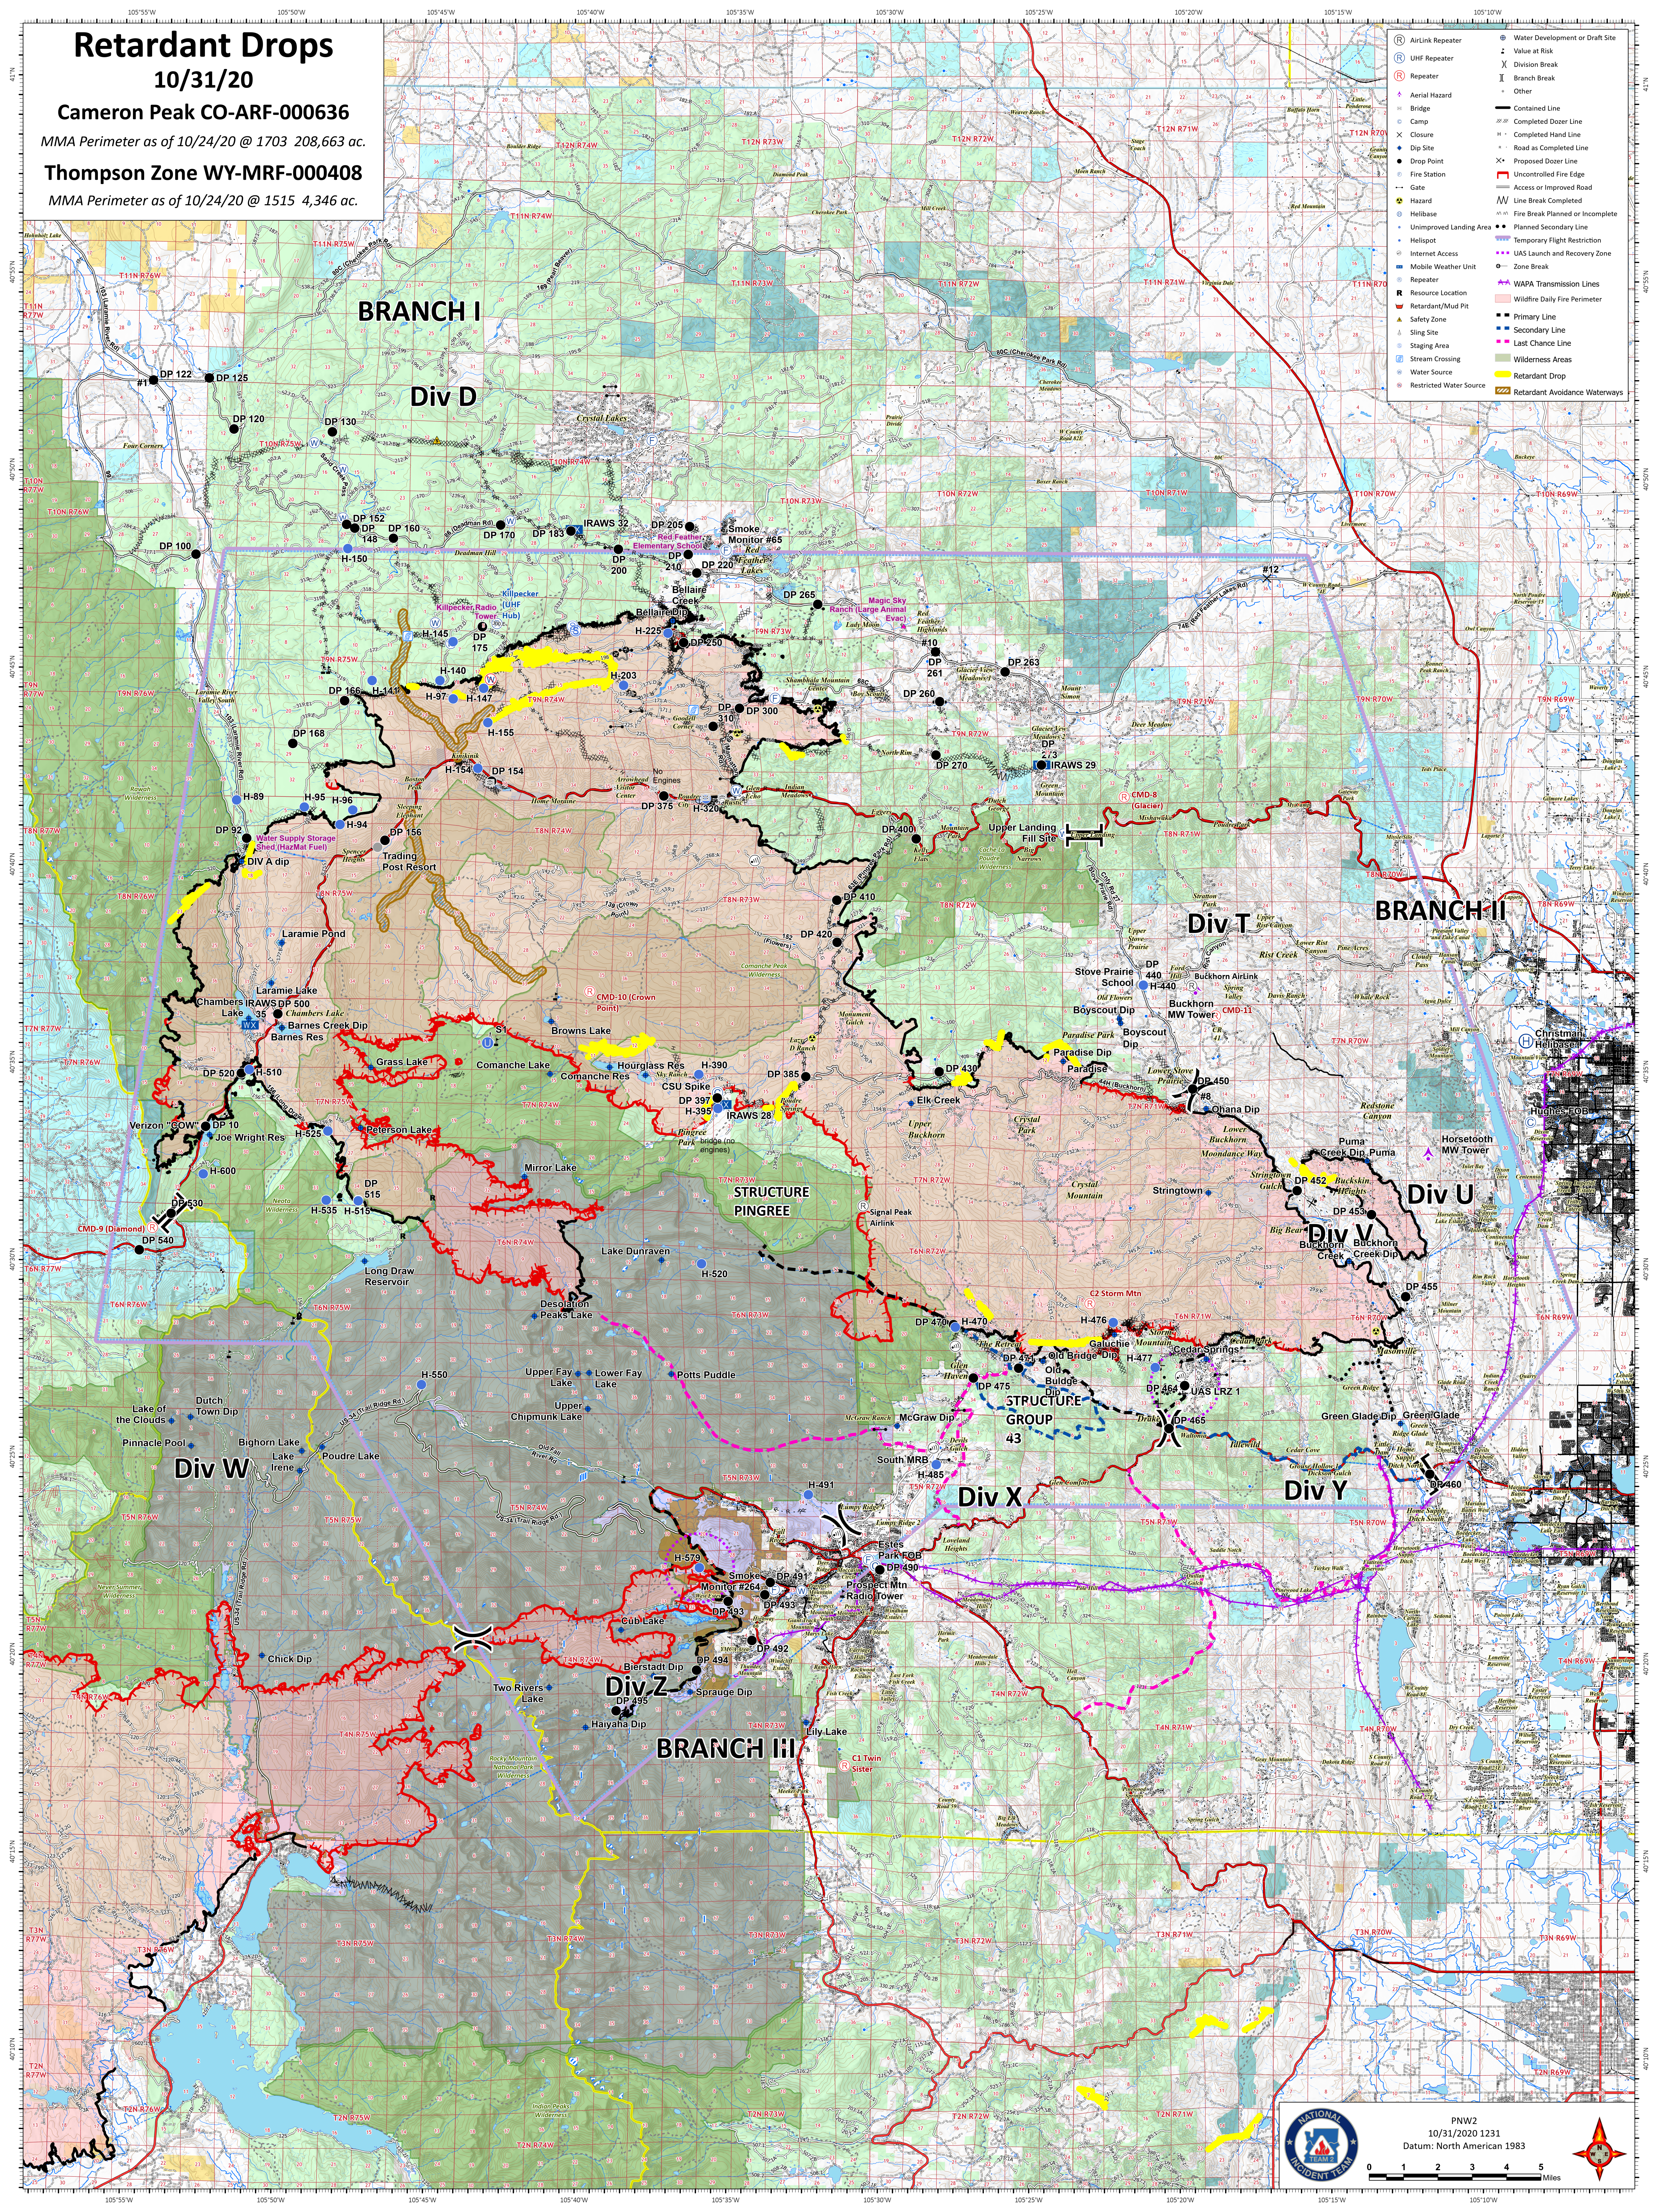

# Retardant Drops

10/31/20

Cameron Peak CO-ARF-000636

MMA Perimeter as of 10/24/20 @ 1703 208,663 ac.

Thompson Zone WY-MRF-000408

MMA Perimeter as of 10/24/20 @ 1515 4,346 ac.

PNW2  
10/31/2020 1231  
Datum: North American 1983