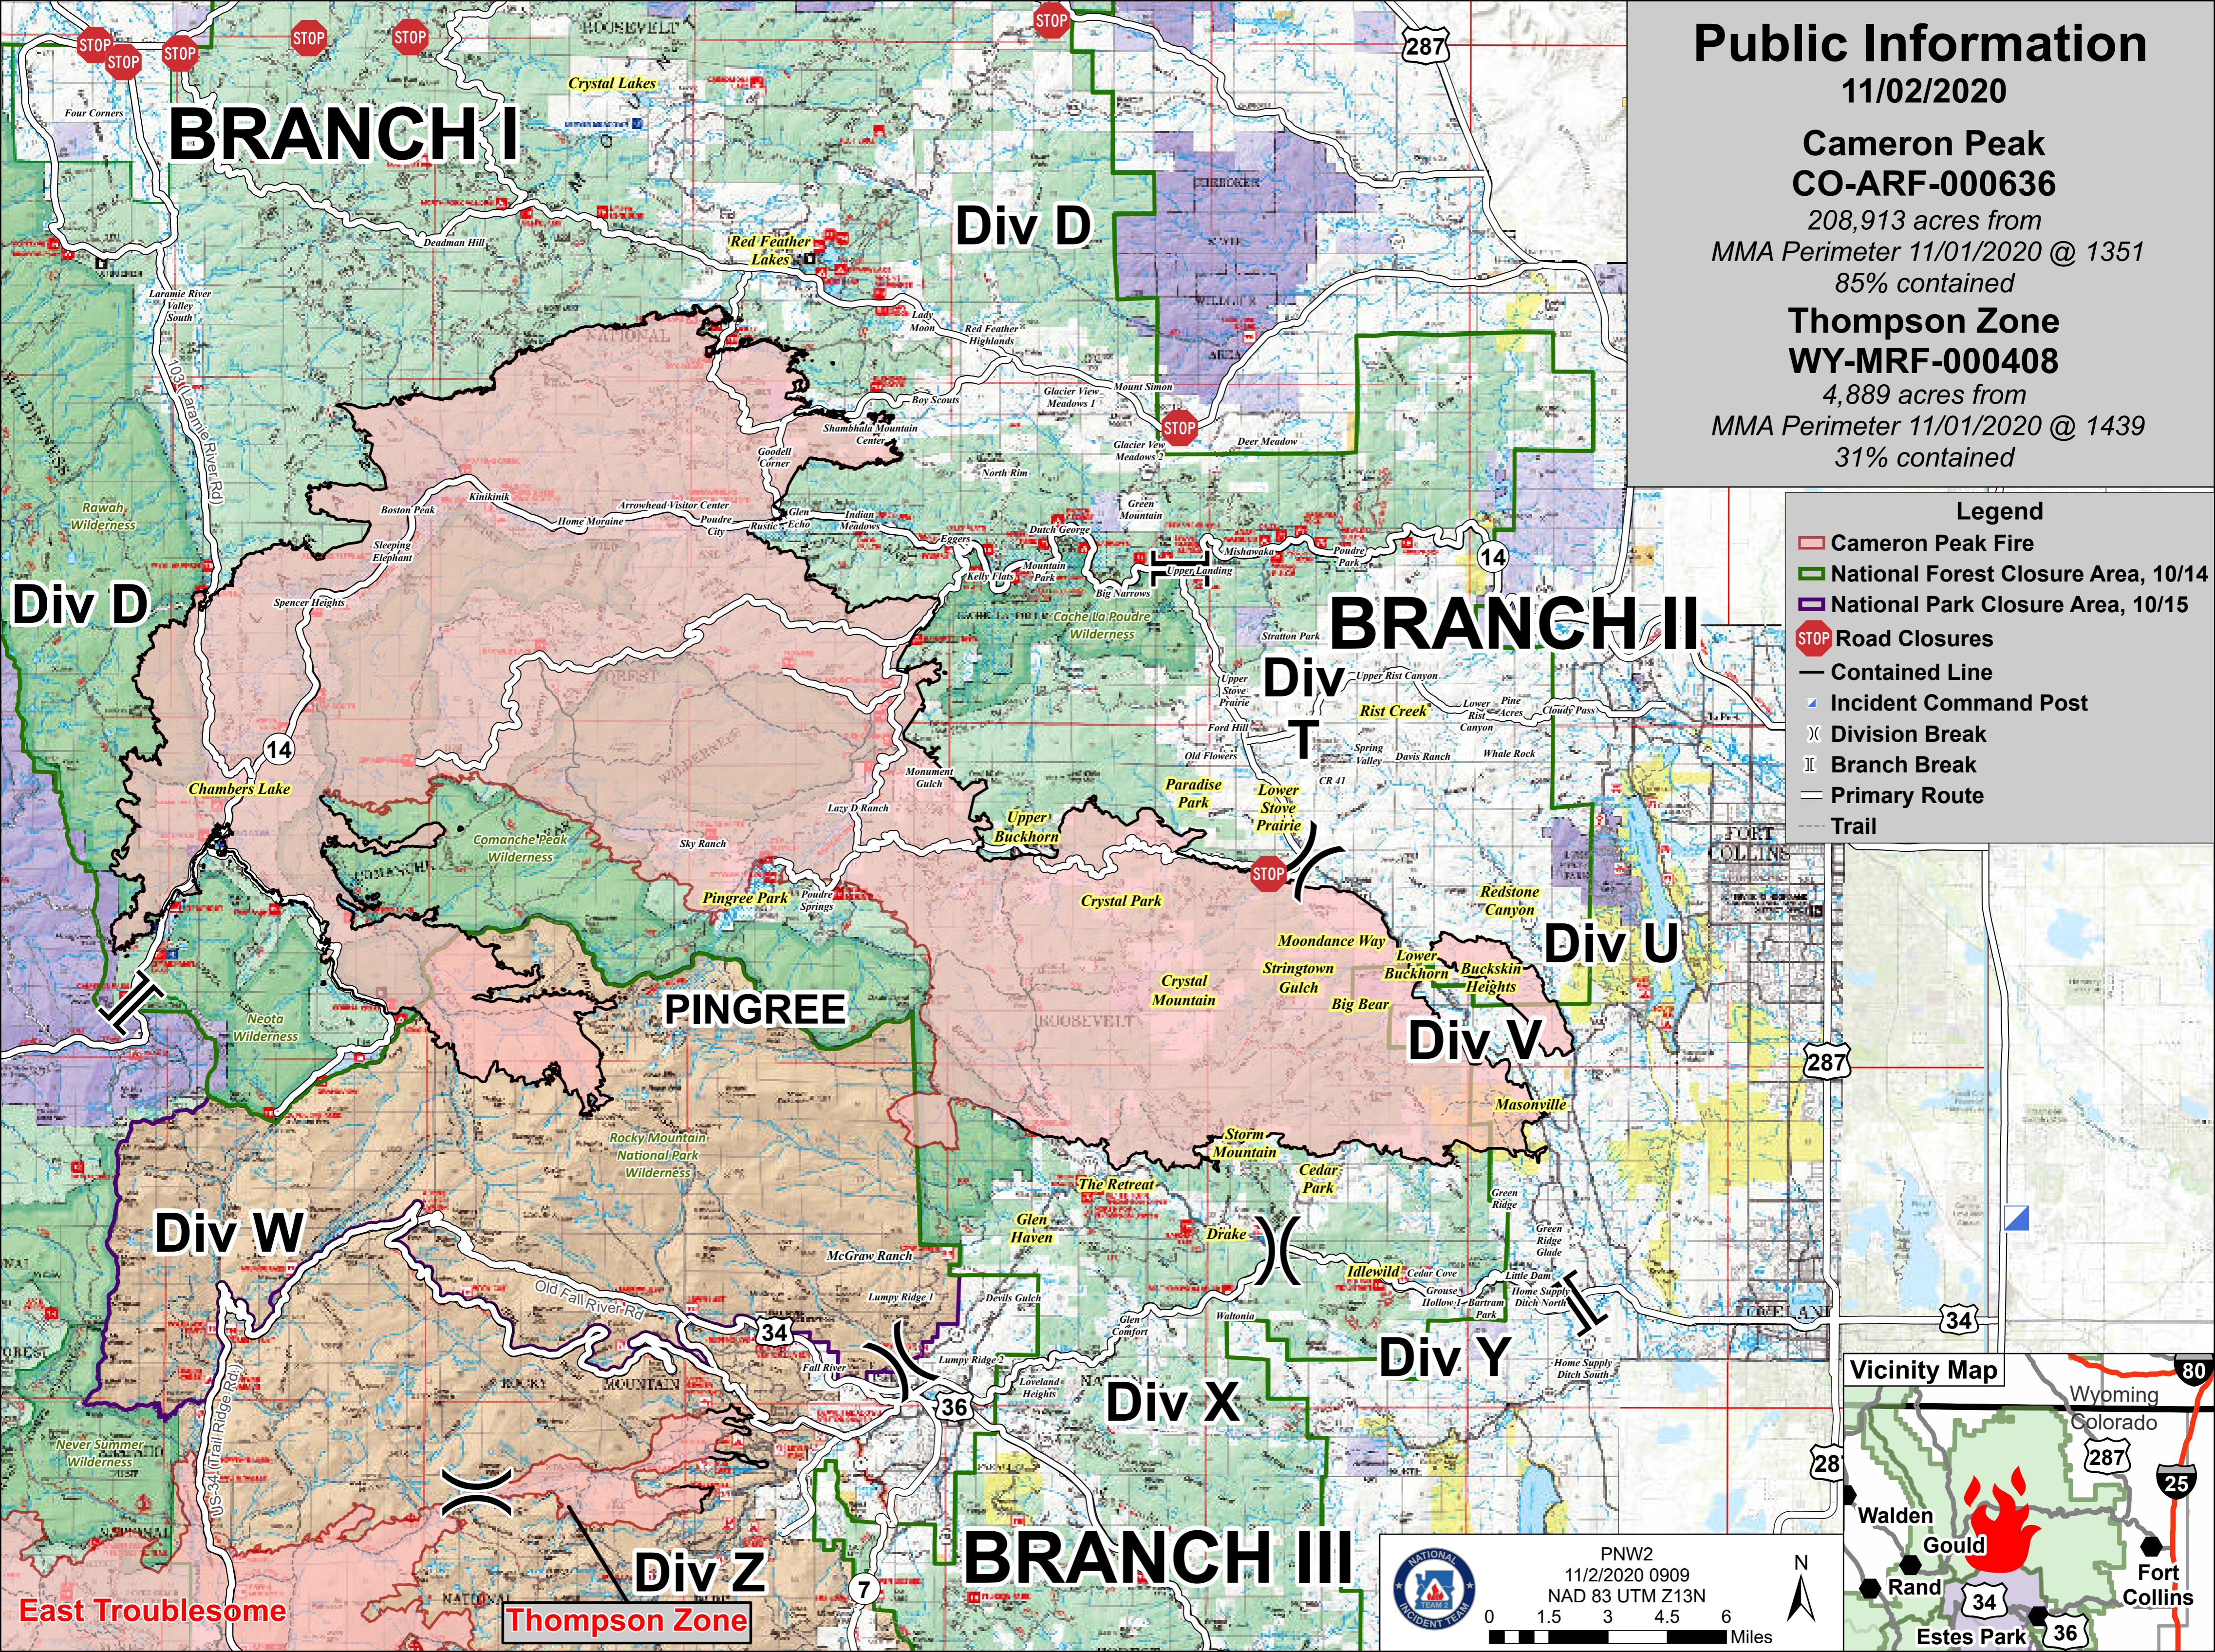

Public Information
 11/02/2020
Cameron Peak
CO-ARF-000636
 208,913 acres from
 MMA Perimeter 11/01/2020 @ 1351
 85% contained
Thompson Zone
WY-MRF-000408
 4,889 acres from
 MMA Perimeter 11/01/2020 @ 1439
 31% contained

- Legend**
- ▭ Cameron Peak Fire
 - ▭ National Forest Closure Area, 10/14
 - ▭ National Park Closure Area, 10/15
 - STOP Road Closures
 - Contained Line
 - ▣ Incident Command Post
 - ⌘ Division Break
 - ⌚ Branch Break
 - Primary Route
 - Trail

NATIONAL INCIDENT TEAM

PNW2
 11/2/2020 0909
 NAD 83 UTM Z13N

0 1.5 3 4.5 6 Miles

East Troublesome

Thompson Zone