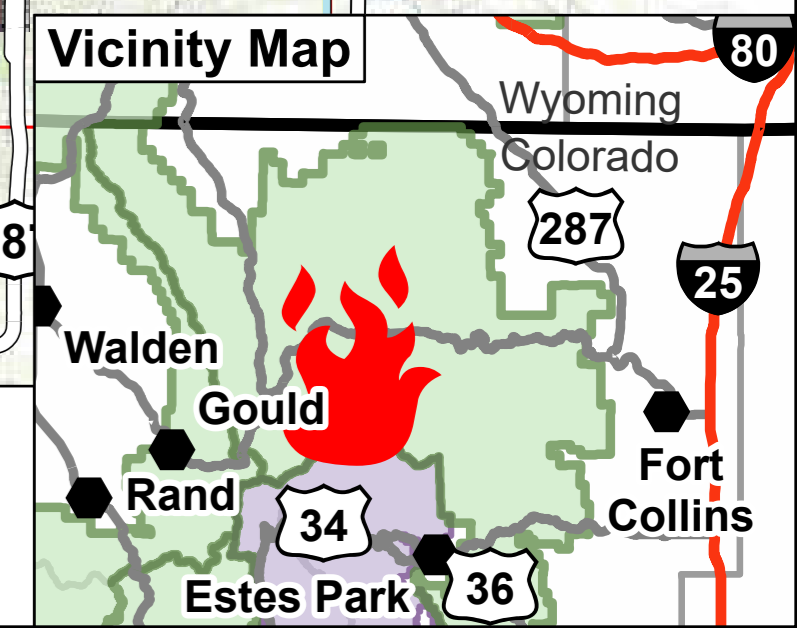

Public Information
 11/02/2020
Cameron Peak
CO-ARF-000636
 208,913 acres from
 MMA Perimeter 11/01/2020 @ 1351
 85% contained
Thompson Zone
WY-MRF-000408
 4,889 acres from
 MMA Perimeter 11/01/2020 @ 1439
 31% contained

- Legend**
- ▭ Cameron Peak Fire
 - ▭ National Forest Closure Area, 10/14
 - ▭ National Park Closure Area, 10/15
 - STOP Road Closures
 - Contained Line
 - ▣ Incident Command Post
 - ⌘ Division Break
 - ⌚ Branch Break
 - Primary Route
 - Trail